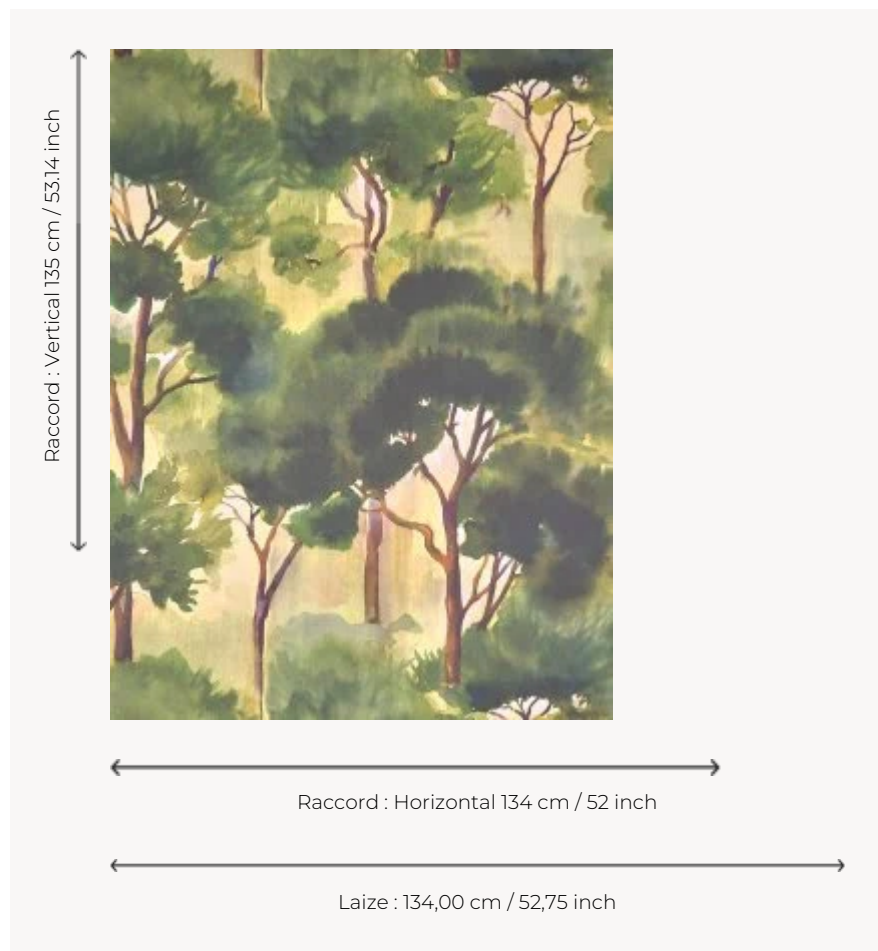

FP086002 FERRET

Printed in wide width on non-woven backing, this large, contemporary watercolour drawing depicts a pine forest where the light illuminates a peaceful natural setting. Also available as fabric under reference F3885 FERRET.

FP086002 - Ete

Pierre Frey

TYPE	Wide width printed wallpapers
SALES UNIT	Available per meter/yard
BACKING	NON WOVEN
COMPOSITION	-
WIDTH	134 cm / 52,75 inch
REPEAT	H: 134 cm - 52,00 inch V: 135 cm - 53,14 inch Straight repeat
WEIGHT	135 gr / m ²
CARE	
TRIMMING	Pretrimmed
HANGING/REMOVING	Paste the wall Strippable
CERTIFICATIONS	EUROCLASS C-s1,d0 ASTM E84 Class A
INFORMATION	Use the trim & join marks during installation. Double-cut installation.
BOOK	F9979PPFREY46

2 Colors

FP086001

Hiver

FP086002

Ete