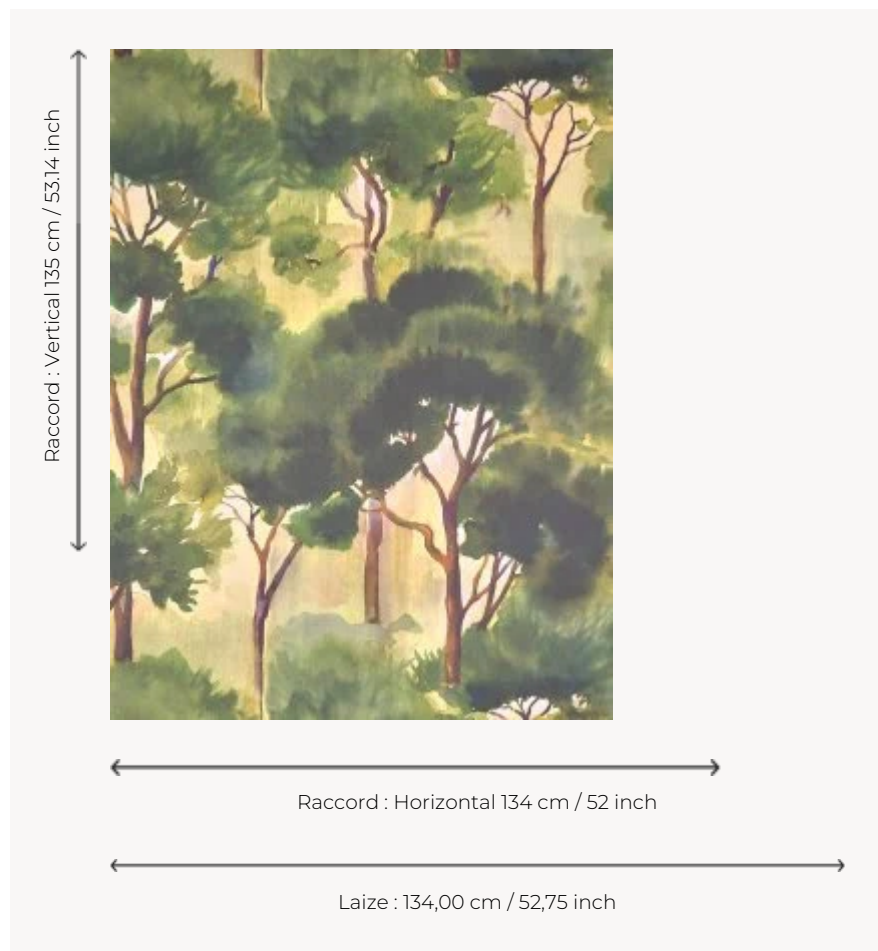

FP086002 FERRET

Printed in wide width on non-woven backing, this large, contemporary watercolour drawing depicts a pine forest where the light illuminates a peaceful natural setting. Also available as fabric under reference F3885 FERRET.

FP086002 - Ete

Pierre Frey

TYPE	Wide width printed wallpapers
SALES UNIT	Available per meter/yard
BACKING	NON WOVEN
COMPOSITION	-
WIDTH	134 cm / 52,75 inch
REPEAT	H: 134 cm - 52,00 inch V: 135 cm - 53,14 inch Straight repeat
WEIGHT	135 gr / m ²
CARE	
TRIMMING	Pretrimmed
HANGING/REMOVING	Paste the wall Strippable
CERTIFICATIONS	EUROCLASS C-s1,d0 ASTM E84 Class A
INFORMATION	Use the trim & join marks during installation. Double-cut installation.
BOOK	F9979PPFREY46

2 Colors

FP086001
Hiver

FP086002
Ete