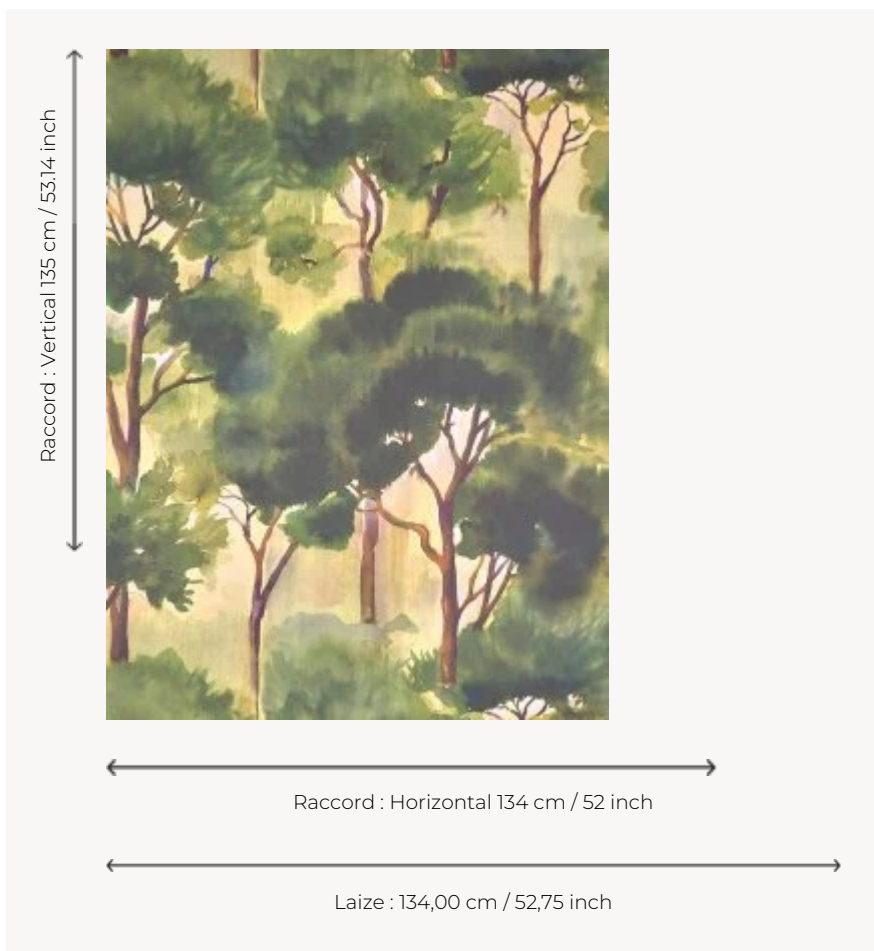

FP086002 FERRET

Printed in wide width on non-woven backing, this large, contemporary watercolour drawing depicts a pine forest where the light illuminates a peaceful natural setting. Also available as fabric under reference F3885 FERRET.

FP086002 - Ete

Pierre Frey

TYPE	Wide width printed wallpapers
SALES UNIT	Available per meter/yard
BACKING	NON WOVEN
COMPOSITION	-
WIDTH	134 cm / 52,75 inch
REPEAT	H: 134 cm - 52,00 inch V: 135 cm - 53,14 inch Straight repeat
WEIGHT	135 gr / m ²
CARE	
TRIMMING	Pretrimmed
HANGING/REMOVING	Paste the wall Strippable
CERTIFICATIONS	EUROCLASS C-s1,d0 ASTM E84 Class A
INFORMATION	Use the trim & join marks during installation. Double-cut installation.
BOOK	F9979PPFREY46

2 Colors

FP086001

Hiver

FP086002

Ete