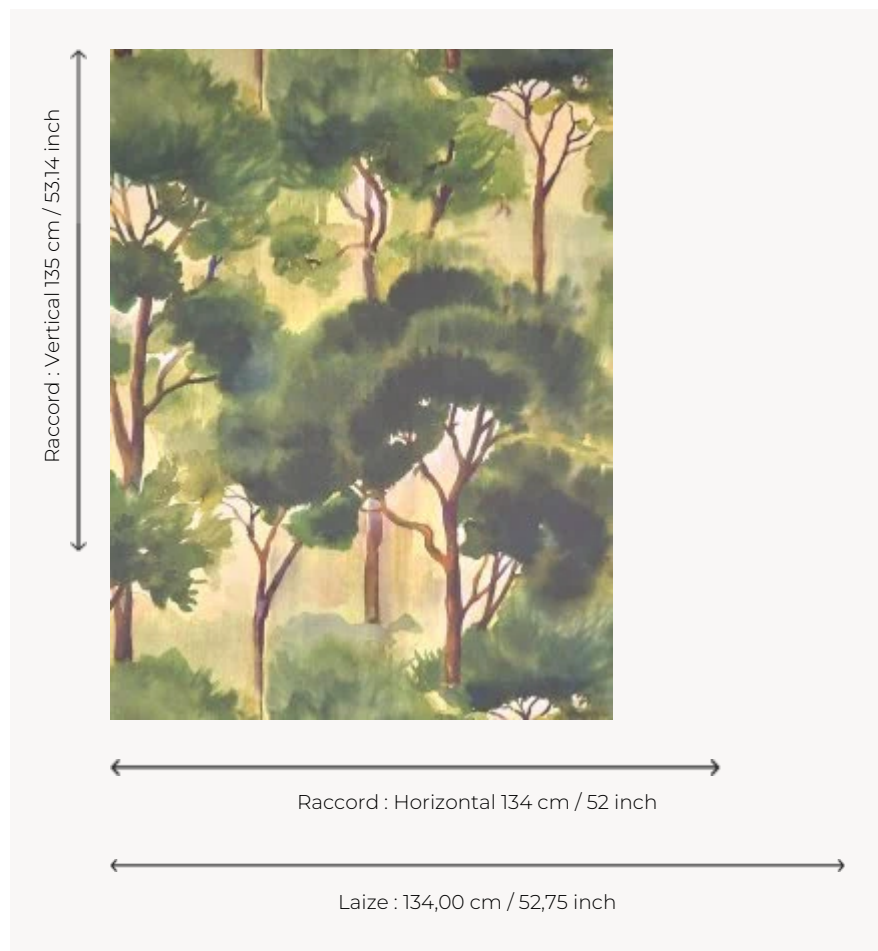

# FP086002 FERRET

Printed in wide width on non-woven backing, this large, contemporary watercolour drawing depicts a pine forest where the light illuminates a peaceful natural setting. Also available as fabric under reference F3885 FERRET.

## Pierre Frey

<b>TYPE</b>	Wide width printed wallpapers
<b>SALES UNIT</b>	Available per meter/yard
<b>BACKING</b>	NON WOVEN
<b>COMPOSITION</b>	-
<b>WIDTH</b>	134 cm / 52,75 inch
<b>REPEAT</b>	H: 134 cm - 52,00 inch V: 135 cm - 53,14 inch Straight repeat
<b>WEIGHT</b>	135 gr / m <sup>2</sup>
<b>CARE</b>	
<b>TRIMMING</b>	Pretrimmed
<b>HANGING/REMOVING</b>	Paste the wall Strippable
<b>CERTIFICATIONS</b>	EUROCLASS C-s1,d0 ASTM E84 Class A
<b>INFORMATION</b>	Use the trim & join marks during installation. Double-cut installation.
<b>BOOK</b>	F9979PPFREY46

## 2 Colors

FP086001

Hiver

FP086002

Ete