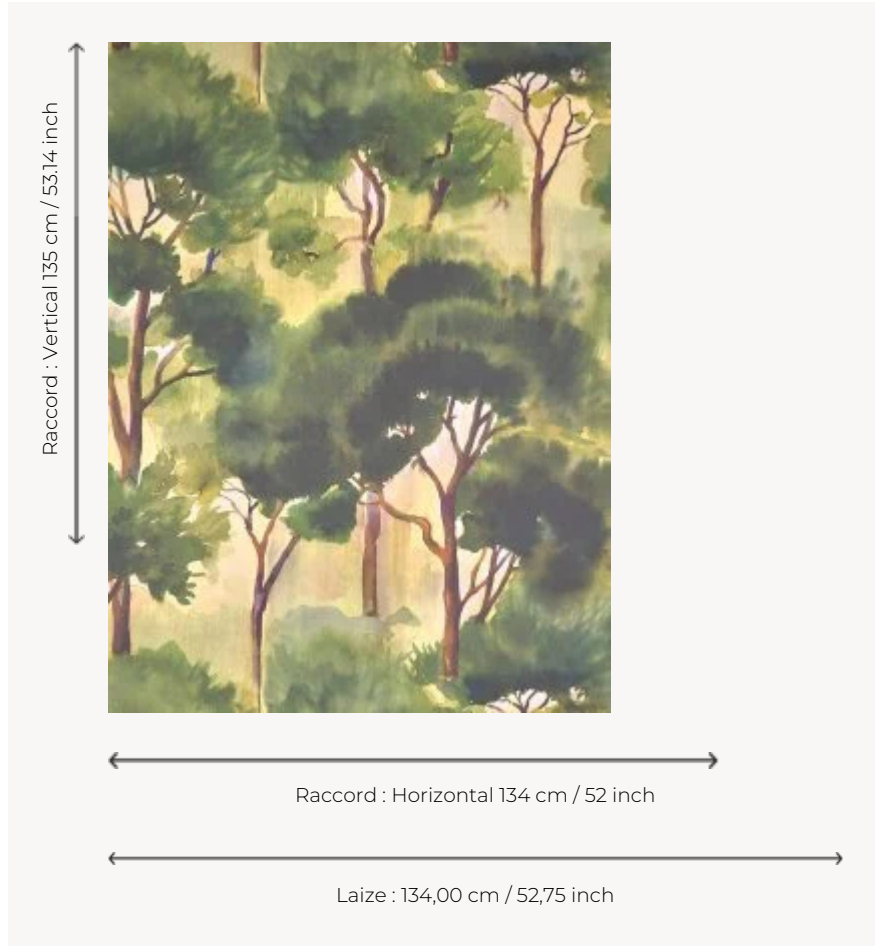

## FP086002 FERRET

Printed in wide width on non-woven backing, this large, contemporary watercolour drawing depicts a pine forest where the light illuminates a peaceful natural setting. Also available as fabric under reference F3885 FERRET.

### Pierre Frey

<b>TYPE</b>	Wide width printed wallpapers
<b>SALES UNIT</b>	Available per meter/yard
<b>BACKING</b>	NON WOVEN
<b>COMPOSITION</b>	-
<b>WIDTH</b>	134 cm / 52,75 inch
<b>REPEAT</b>	H: 134 cm - 52,00 inch V: 135 cm - 53,14 inch Straight repeat
<b>WEIGHT</b>	135 gr / m <sup>2</sup>
<b>CARE</b>	
<b>TRIMMING</b>	Pretrimmed
<b>HANGING/REMOVING</b>	Paste the wall Strippable
<b>CERTIFICATIONS</b>	EUROCLASS C-s1,d0 ASTM E84 Class A
<b>INFORMATION</b>	Use the trim & join marks during installation. Double-cut installation.
<b>BOOK</b>	F9979PPFREY46

## 2 Colors

FP086001  
Hiver

FP086002  
Ete