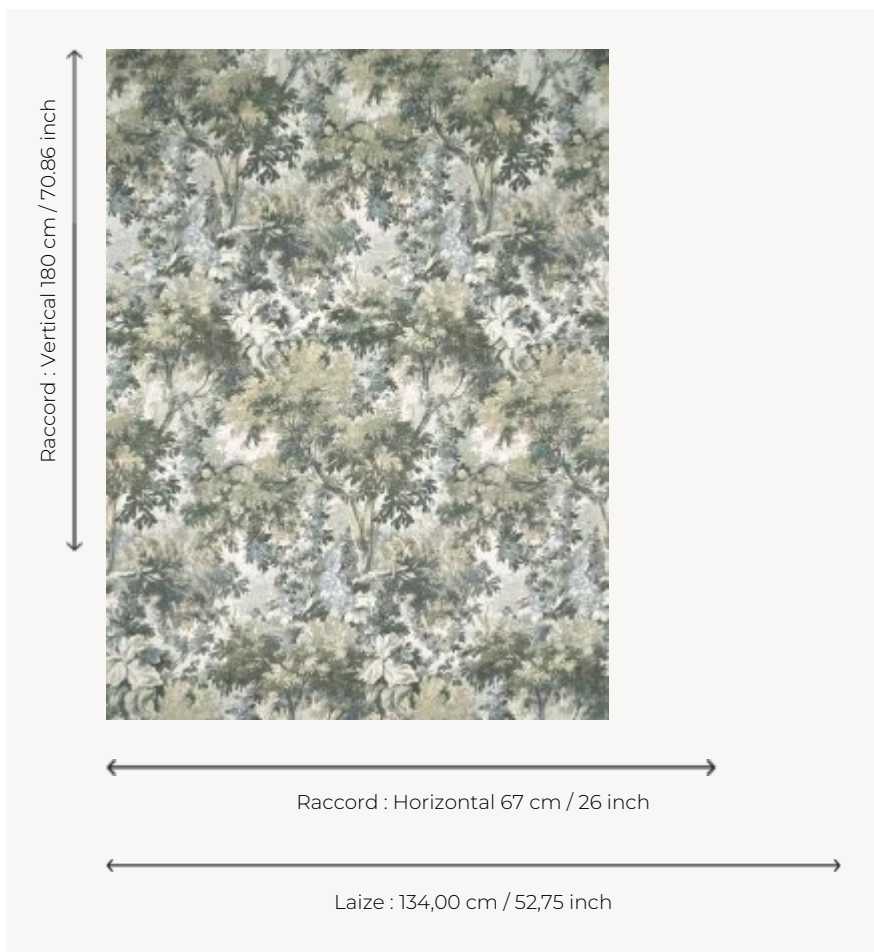

# FP088001 BOIS DORMANT

A magnificent drawing illustrating an enchanted forest where oaks, groves and roses in blossom come together in a dreamlike landscape. This wide width print was inspired by a gouache on paper from the 19th century, preserved in the Maison's heritage collection, and already evokes a taste for greenery.

## FP088001 - Grisaille

## Pierre Frey

<b>TYPE</b>	Wide width printed wallpapers
<b>SALES UNIT</b>	Available per meter/yard
<b>BACKING</b>	NON WOVEN
<b>COMPOSITION</b>	-
<b>WIDTH</b>	134 cm / 52,75 inch
<b>REPEAT</b>	H: 67 cm - 26,00 inch V: 180 cm - 70,86 inch Straight repeat
<b>WEIGHT</b>	155 gr / m <sup>2</sup>
<b>CARE</b>	
<b>TRIMMING</b>	Pretrimmed
<b>HANGING/REMOVING</b>	Paste the wall Strippable
<b>CERTIFICATIONS</b>	EUROCLASS C-s1,d0 ASTM E84 Class A
<b>INFORMATION</b>	Use the trim & join marks during installation. Double-cut installation.
<b>BOOK</b>	F9979PPFREY46

## 3 Colors

FP088001  
Grisaille

FP088002  
Foret

FP088003  
Original