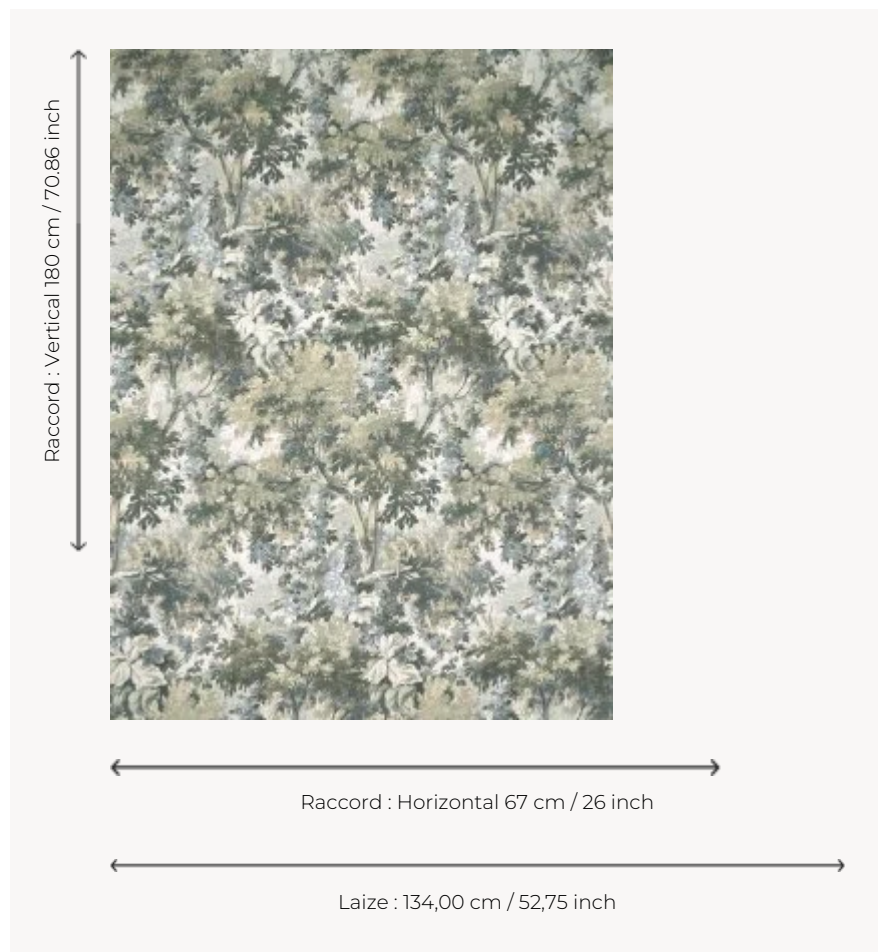

## FP088001 BOIS DORMANT

A magnificent drawing illustrating an enchanted forest where oaks, groves and roses in blossom come together in a dreamlike landscape. This wide width print was inspired by a gouache on paper from the 19th century, preserved in the Maison's heritage collection, and already evokes a taste for greenery.

### FP088001 - Grisaille

### Pierre Frey

<b>TYPE</b>	Wide width printed wallpapers
<b>SALES UNIT</b>	Available per meter/yard
<b>BACKING</b>	NON WOVEN
<b>COMPOSITION</b>	-
<b>WIDTH</b>	134 cm / 52,75 inch
<b>REPEAT</b>	H: 67 cm - 26,00 inch V: 180 cm - 70,86 inch Straight repeat
<b>WEIGHT</b>	155 gr / m <sup>2</sup>
<b>CARE</b>	
<b>TRIMMING</b>	Pretrimmed
<b>HANGING/REMOVING</b>	Paste the wall Strippable
<b>CERTIFICATIONS</b>	EUROCLASS C-s1,d0 ASTM E84 Class A
<b>INFORMATION</b>	Use the trim & join marks during installation. Double-cut installation.
<b>BOOK</b>	F9979PPFREY46

## 3 Colors

FP088001  
Grisaille

FP088002  
Foret

FP088003  
Original