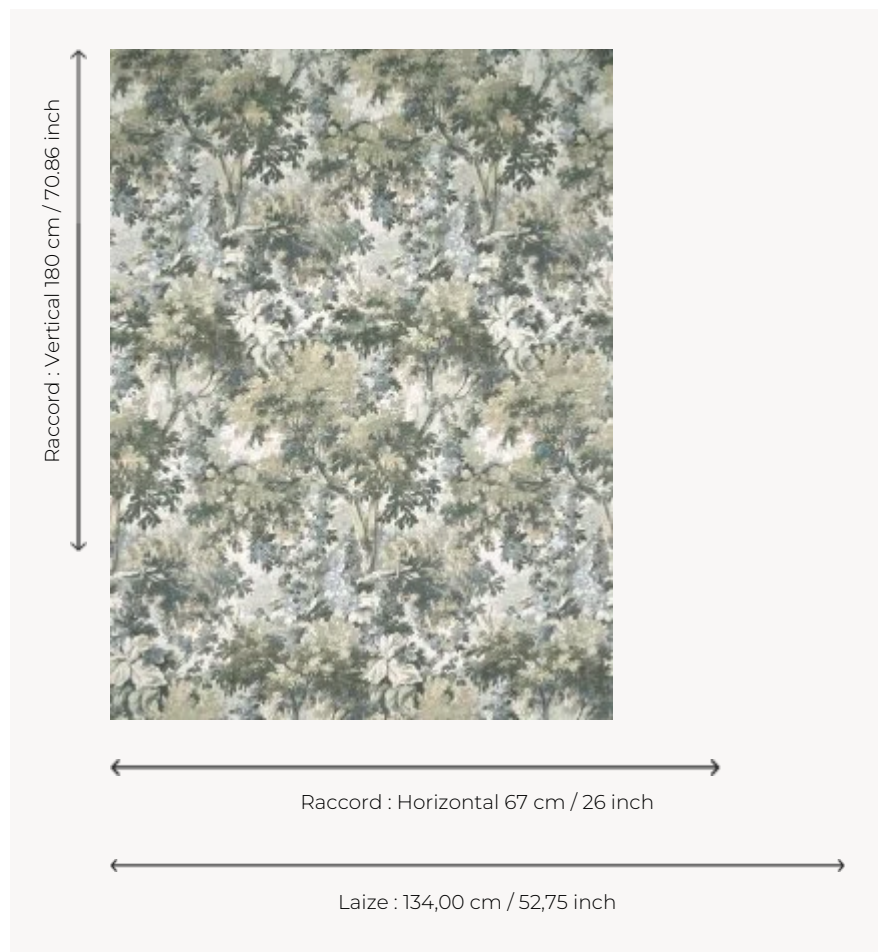

FP088001 BOIS DORMANT

A magnificent drawing illustrating an enchanted forest where oaks, groves and roses in blossom come together in a dreamlike landscape. This wide width print was inspired by a gouache on paper from the 19th century, preserved in the Maison's heritage collection, and already evokes a taste for greenery.

FP088001 - Grisaille

Pierre Frey

TYPE	Wide width printed wallpapers
SALES UNIT	Available per meter/yard
BACKING	NON WOVEN
COMPOSITION	-
WIDTH	134 cm / 52,75 inch
REPEAT	H: 67 cm - 26,00 inch V: 180 cm - 70,86 inch Straight repeat
WEIGHT	155 gr / m ²
CARE	
TRIMMING	Pretrimmed
HANGING/REMOVING	Paste the wall Strippable
CERTIFICATIONS	EUROCLASS C-s1,d0 ASTM E84 Class A
INFORMATION	Use the trim & join marks during installation. Double-cut installation.
BOOK	F9979PPFREY46

3 Colors

FP088001
Grisaille

FP088002
Foret

FP088003
Original