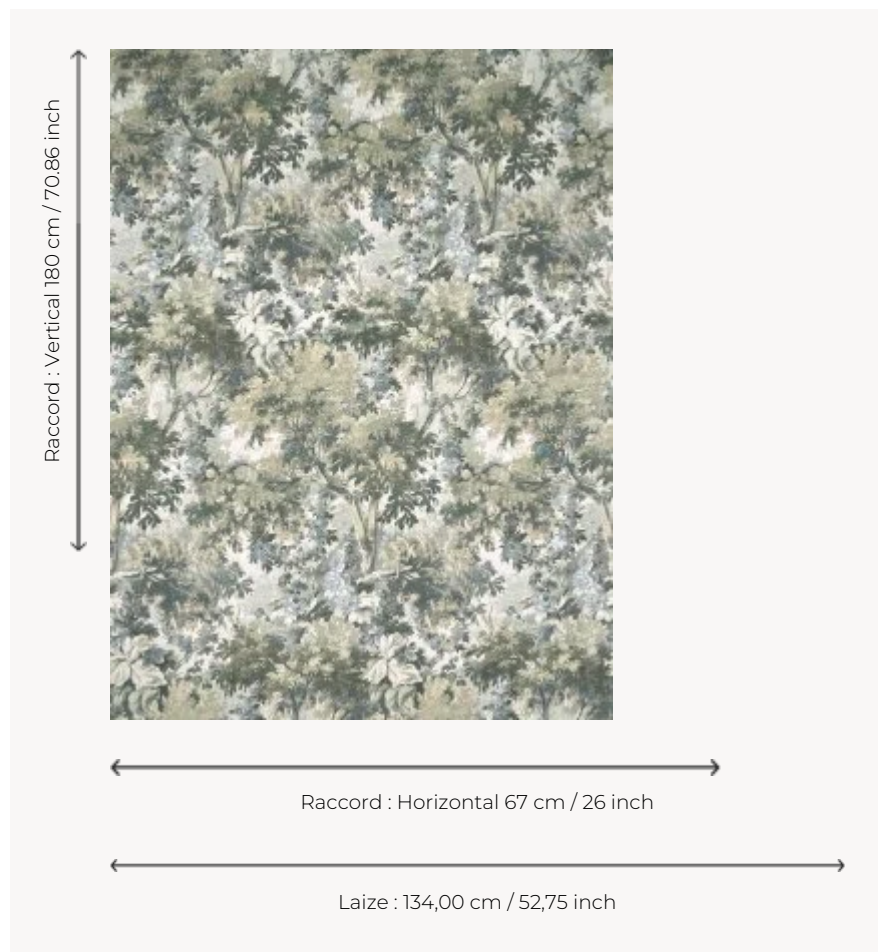

FP088001 BOIS DORMANT

A magnificent drawing illustrating an enchanted forest where oaks, groves and roses in blossom come together in a dreamlike landscape. This wide width print was inspired by a gouache on paper from the 19th century, preserved in the Maison's heritage collection, and already evokes a taste for greenery.

FP088001 - Grisaille

Pierre Frey

TYPE	Wide width printed wallpapers
SALES UNIT	Available per meter/yard
BACKING	NON WOVEN
COMPOSITION	-
WIDTH	134 cm / 52,75 inch
REPEAT	H: 67 cm - 26,00 inch V: 180 cm - 70,86 inch Straight repeat
WEIGHT	155 gr / m ²
CARE	
TRIMMING	Pretrimmed
HANGING/REMOVING	Paste the wall Strippable
CERTIFICATIONS	EUROCLASS C-s1,d0 ASTM E84 Class A
INFORMATION	Use the trim & join marks during installation. Double-cut installation.
BOOK	F9979PPFREY46

3 Colors

FP088001
Grisaille

FP088002
Foret

FP088003
Original