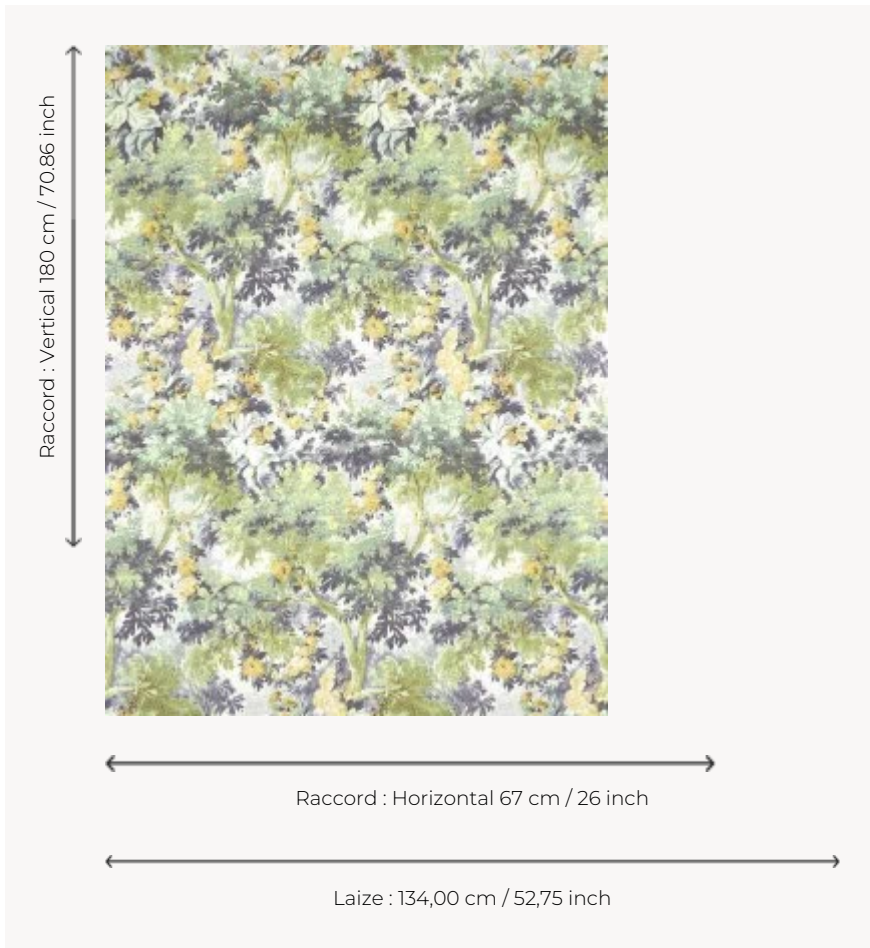

FP088002 BOIS DORMANT

A magnificent drawing illustrating an enchanted forest where oaks, groves and roses in blossom come together in a dreamlike landscape. This wide width print was inspired by a gouache on paper from the 19th century, preserved in the Maison's heritage collection, and already evokes a taste for greenery.

FP088002 - Foret

Pierre Frey

TYPE	Wide width printed wallpapers
SALES UNIT	Available per meter/yard
BACKING	NON WOVEN
COMPOSITION	-
WIDTH	134 cm / 52,75 inch
REPEAT	H: 67 cm - 26,00 inch V: 180 cm - 70,86 inch Straight repeat
WEIGHT	155 gr / m ²
CARE	
TRIMMING	Pretrimmed
HANGING/REMOVING	Paste the wall Strippable
CERTIFICATIONS	EUROCLASS C-s1,d0 ASTM E84 Class A
INFORMATION	Use the trim & join marks during installation. Double-cut installation.
BOOK	F9979PPFREY46

3 Colors

FP088001
Grisaille

FP088002
Foret

FP088003
Original