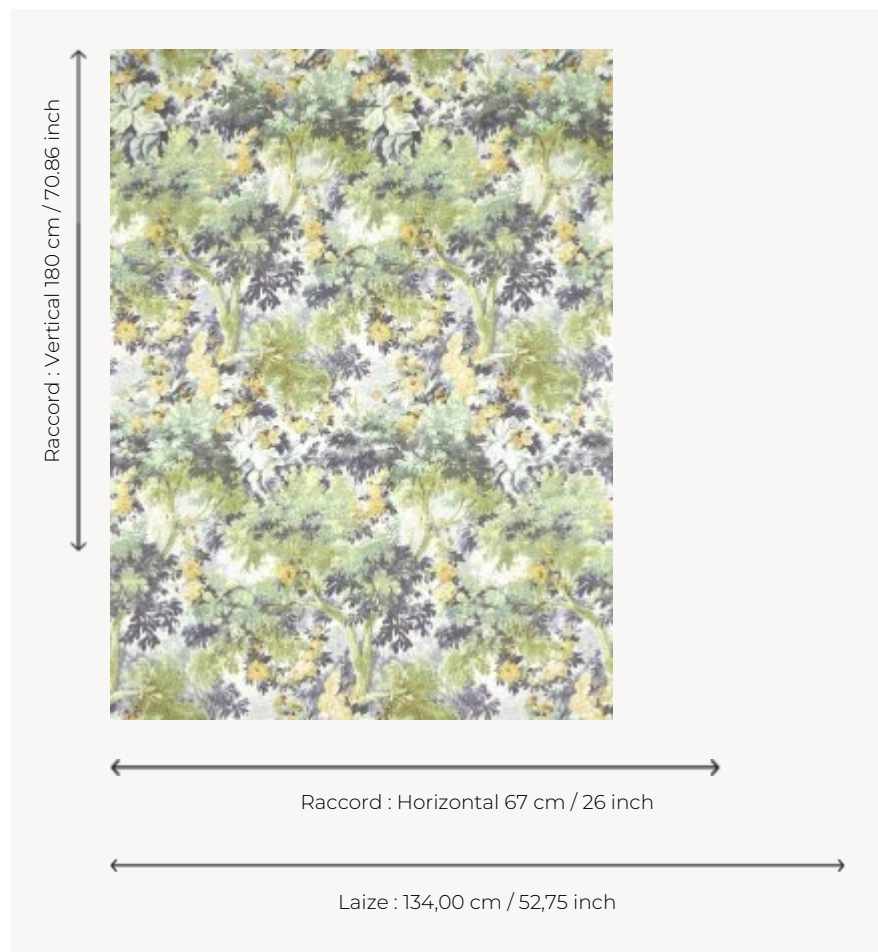

## FP088002 BOIS DORMANT

A magnificent drawing illustrating an enchanted forest where oaks, groves and roses in blossom come together in a dreamlike landscape. This wide width print was inspired by a gouache on paper from the 19th century, preserved in the Maison's heritage collection, and already evokes a taste for greenery.

### Pierre Frey

<b>TYPE</b>	Wide width printed wallpapers
<b>SALES UNIT</b>	Available per meter/yard
<b>BACKING</b>	NON WOVEN
<b>COMPOSITION</b>	-
<b>WIDTH</b>	134 cm / 52,75 inch
<b>REPEAT</b>	H: 67 cm - 26,00 inch V: 180 cm - 70,86 inch Straight repeat
<b>WEIGHT</b>	155 gr / m <sup>2</sup>
<b>CARE</b>	
<b>TRIMMING</b>	Pretrimmed
<b>HANGING/REMOVING</b>	Paste the wall Strippable
<b>CERTIFICATIONS</b>	EUROCLASS C-s1,d0 ASTM E84 Class A
<b>INFORMATION</b>	Use the trim & join marks during installation. Double-cut installation.
<b>BOOK</b>	F9979PPFREY46

## 3 Colors

FP088001  
Grisaille

FP088002  
Foret

FP088003  
Original