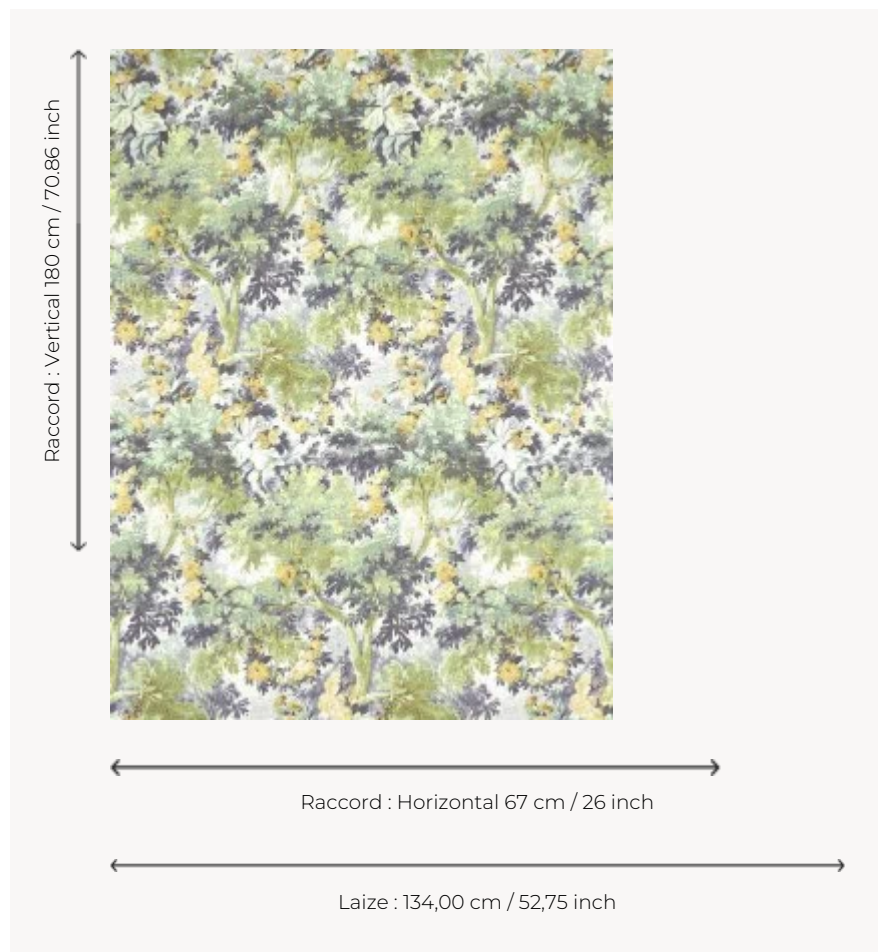

FP088002 BOIS DORMANT

A magnificent drawing illustrating an enchanted forest where oaks, groves and roses in blossom come together in a dreamlike landscape. This wide width print was inspired by a gouache on paper from the 19th century, preserved in the Maison's heritage collection, and already evokes a taste for greenery.

FP088002 - Foret

Pierre Frey

TYPE	Wide width printed wallpapers
SALES UNIT	Available per meter/yard
BACKING	NON WOVEN
COMPOSITION	-
WIDTH	134 cm / 52,75 inch
REPEAT	H: 67 cm - 26,00 inch V: 180 cm - 70,86 inch Straight repeat
WEIGHT	155 gr / m ²
CARE	
TRIMMING	Pretrimmed
HANGING/REMOVING	Paste the wall Strippable
CERTIFICATIONS	EUROCLASS C-s1,d0 ASTM E84 Class A
INFORMATION	Use the trim & join marks during installation. Double-cut installation.
BOOK	F9979PPFREY46

3 Colors

FP088001
Grisaille

FP088002
Foret

FP088003
Original