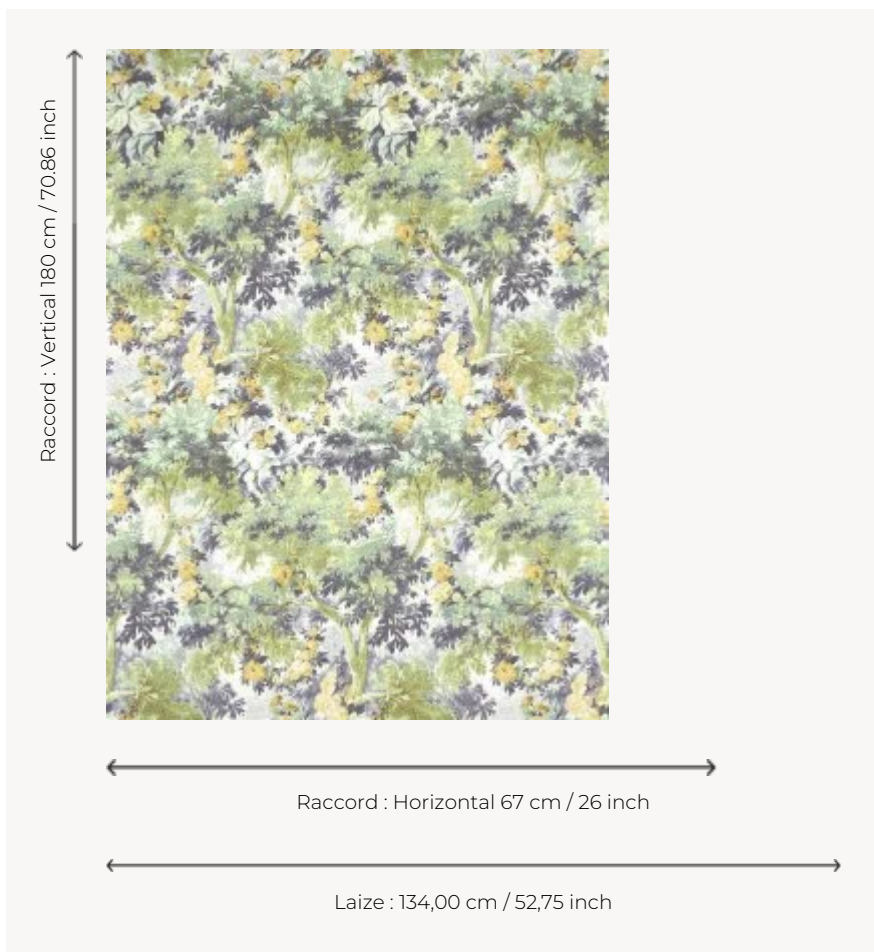

FP088002 BOIS DORMANT

A magnificent drawing illustrating an enchanted forest where oaks, groves and roses in blossom come together in a dreamlike landscape. This wide width print was inspired by a gouache on paper from the 19th century, preserved in the Maison's heritage collection, and already evokes a taste for greenery.

FP088002 - Foret

Pierre Frey

TYPE	Wide width printed wallpapers
SALES UNIT	Available per meter/yard
BACKING	NON WOVEN
COMPOSITION	-
WIDTH	134 cm / 52,75 inch
REPEAT	H: 67 cm - 26,00 inch V: 180 cm - 70,86 inch Straight repeat
WEIGHT	155 gr / m ²
CARE	
TRIMMING	Pretrimmed
HANGING/REMOVING	Paste the wall Strippable
CERTIFICATIONS	EUROCLASS C-s1,d0 ASTM E84 Class A
INFORMATION	Use the trim & join marks during installation. Double-cut installation.
BOOK	F9979PPFREY46

3 Colors

FP088001
Grisaille

FP088002
Foret

FP088003
Original