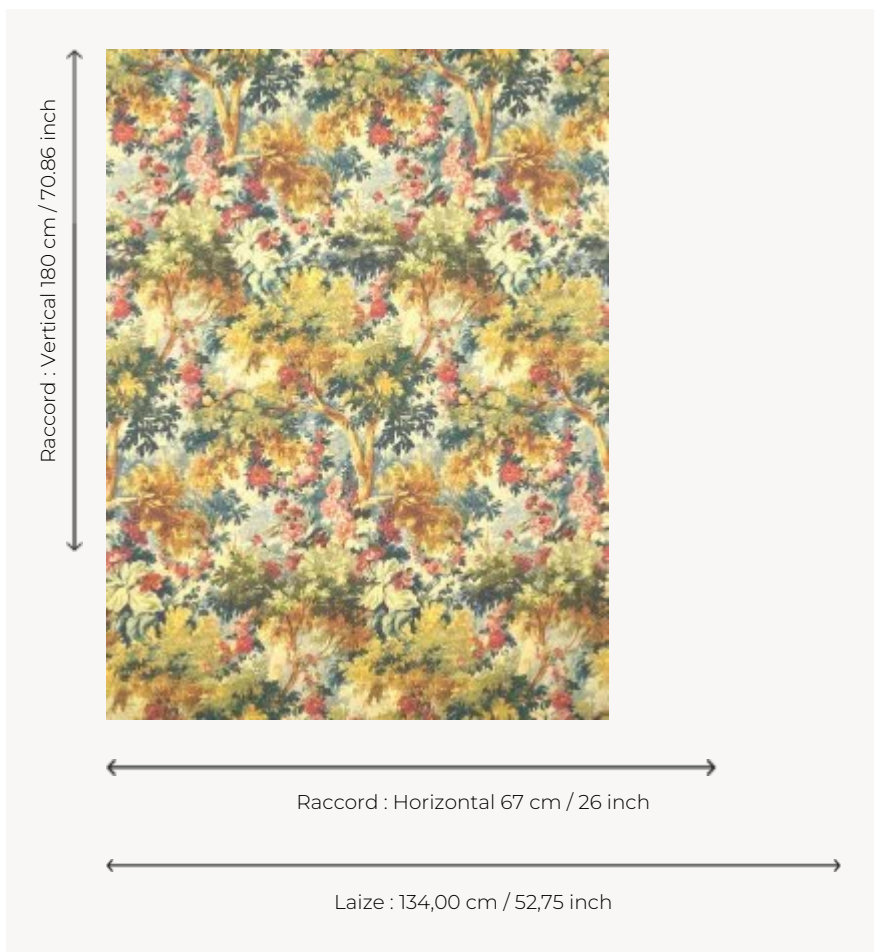

## FP088003 BOIS DORMANT

A magnificent drawing illustrating an enchanted forest where oaks, groves and roses in blossom come together in a dreamlike landscape. This wide width print was inspired by a gouache on paper from the 19th century, preserved in the Maison's heritage collection, and already evokes a taste for greenery.

### FP088003 - Original

### Pierre Frey

<b>TYPE</b>	Wide width printed wallpapers
<b>SALES UNIT</b>	Available per meter/yard
<b>BACKING</b>	NON WOVEN
<b>COMPOSITION</b>	-
<b>WIDTH</b>	134 cm / 52,75 inch
<b>REPEAT</b>	H: 67 cm - 26,00 inch V: 180 cm - 70,86 inch Straight repeat
<b>WEIGHT</b>	155 gr / m <sup>2</sup>
<b>CARE</b>	
<b>TRIMMING</b>	Pretrimmed
<b>HANGING/REMOVING</b>	Paste the wall Strippable
<b>CERTIFICATIONS</b>	EUROCLASS C-s1,d0 ASTM E84 Class A
<b>INFORMATION</b>	Use the trim & join marks during installation. Double-cut installation.
<b>BOOK</b>	F9979PPFREY46

## 3 Colors

FP088001  
Grisaille

FP088002  
Foret

FP088003  
Original