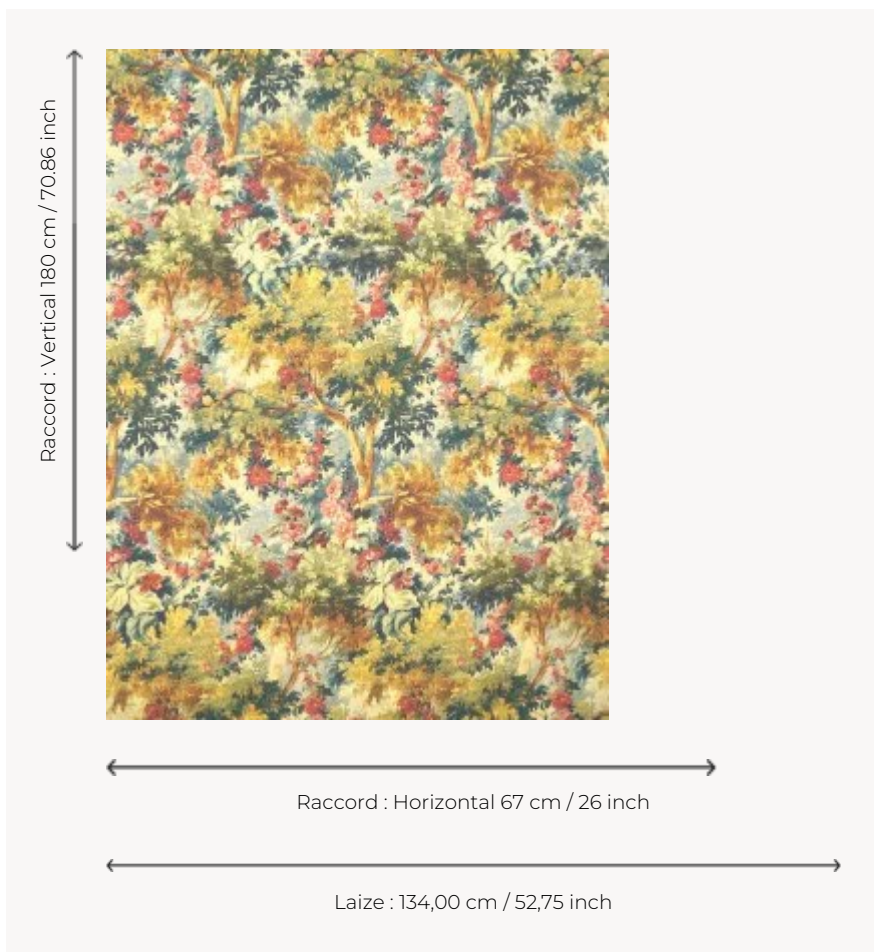

FP088003 BOIS DORMANT

A magnificent drawing illustrating an enchanted forest where oaks, groves and roses in blossom come together in a dreamlike landscape. This wide width print was inspired by a gouache on paper from the 19th century, preserved in the Maison's heritage collection, and already evokes a taste for greenery.

FP088003 - Original

Pierre Frey

TYPE	Wide width printed wallpapers
SALES UNIT	Available per meter/yard
BACKING	NON WOVEN
COMPOSITION	-
WIDTH	134 cm / 52,75 inch
REPEAT	H: 67 cm - 26,00 inch V: 180 cm - 70,86 inch Straight repeat
WEIGHT	155 gr / m ²
CARE	
TRIMMING	Pretrimmed
HANGING/REMOVING	Paste the wall Strippable
CERTIFICATIONS	EUROCLASS C-s1,d0 ASTM E84 Class A
INFORMATION	Use the trim & join marks during installation. Double-cut installation.
BOOK	F9979PPFREY46

3 Colors

FP088001
Grisaille

FP088002
Foret

FP088003
Original