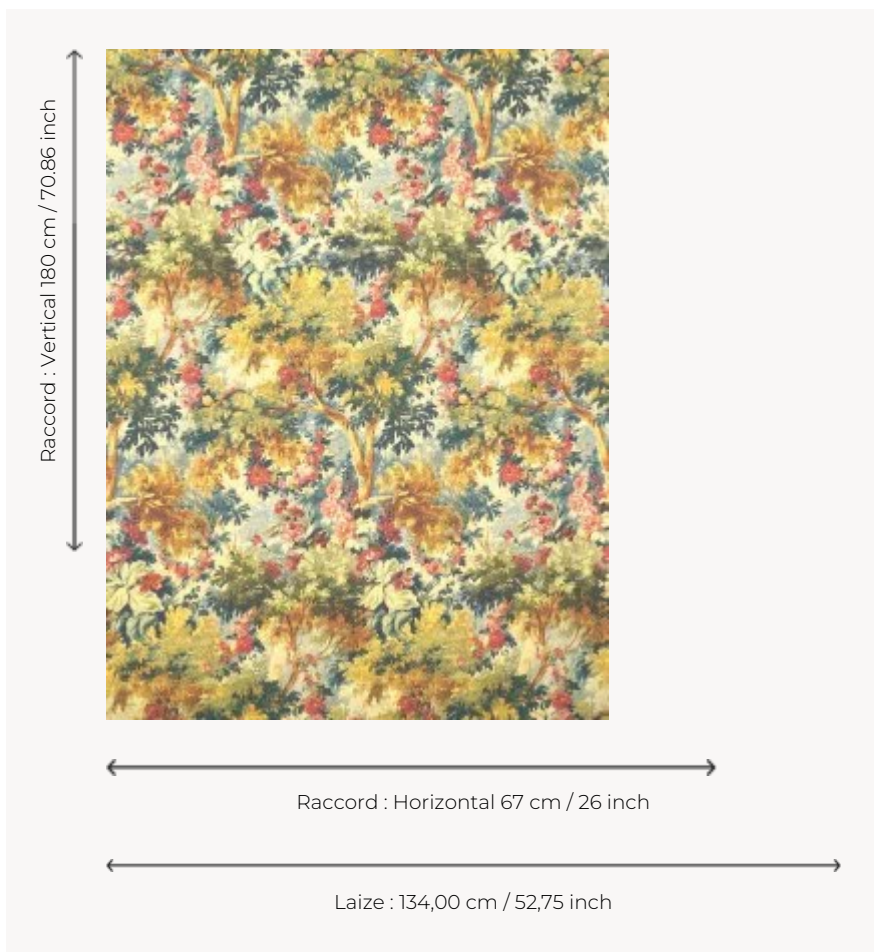

FP088003 BOIS DORMANT

A magnificent drawing illustrating an enchanted forest where oaks, groves and roses in blossom come together in a dreamlike landscape. This wide width print was inspired by a gouache on paper from the 19th century, preserved in the Maison's heritage collection, and already evokes a taste for greenery.

FP088003 - Original

Pierre Frey

TYPE	Wide width printed wallpapers
SALES UNIT	Available per meter/yard
BACKING	NON WOVEN
COMPOSITION	-
WIDTH	134 cm / 52,75 inch
REPEAT	H: 67 cm - 26,00 inch V: 180 cm - 70,86 inch Straight repeat
WEIGHT	155 gr / m ²
CARE	
TRIMMING	Pretrimmed
HANGING/REMOVING	Paste the wall Strippable
CERTIFICATIONS	EUROCLASS C-s1,d0 ASTM E84 Class A
INFORMATION	Use the trim & join marks during installation. Double-cut installation.
BOOK	F9979PPFREY46

3 Colors

FP088001
Grisaille

FP088002
Foret

FP088003
Original