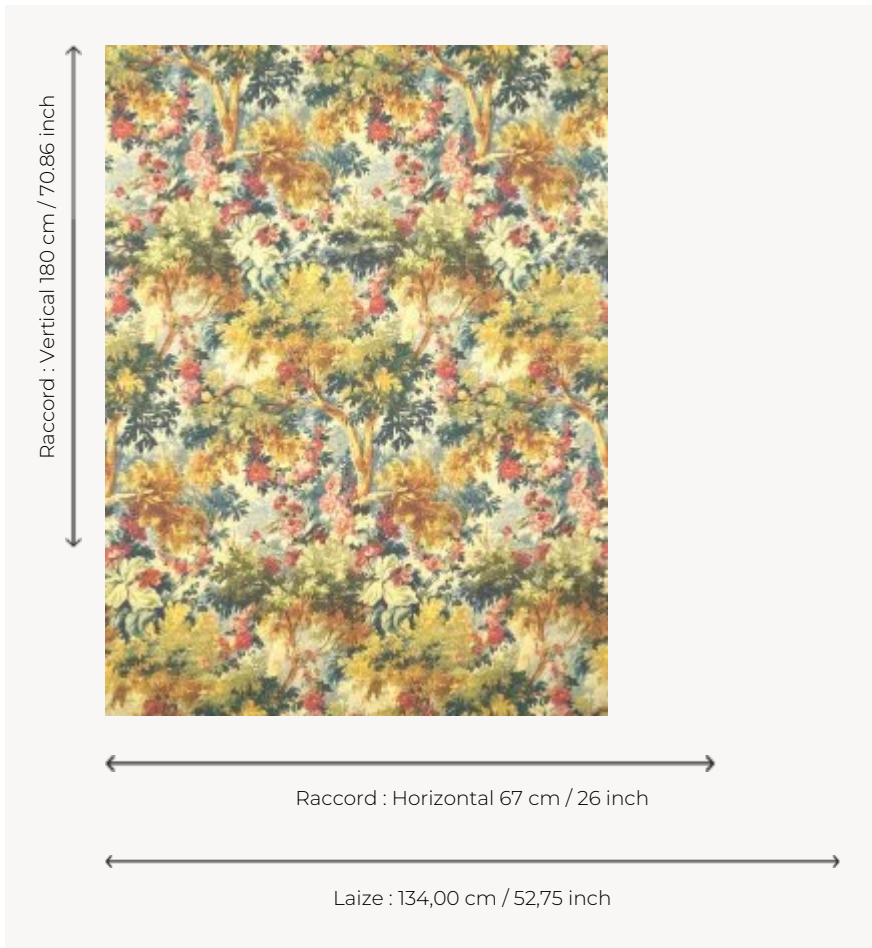

## FP088003 BOIS DORMANT

A magnificent drawing illustrating an enchanted forest where oaks, groves and roses in blossom come together in a dreamlike landscape. This wide width print was inspired by a gouache on paper from the 19th century, preserved in the Maison's heritage collection, and already evokes a taste for greenery.

### FP088003 - Original

### Pierre Frey

<b>TYPE</b>	Wide width printed wallpapers
<b>SALES UNIT</b>	Available per meter/yard
<b>BACKING</b>	NON WOVEN
<b>COMPOSITION</b>	-
<b>WIDTH</b>	134 cm / 52,75 inch
<b>REPEAT</b>	H: 67 cm - 26,00 inch V: 180 cm - 70,86 inch Straight repeat
<b>WEIGHT</b>	155 gr / m <sup>2</sup>
<b>CARE</b>	
<b>TRIMMING</b>	Pretrimmed
<b>HANGING/REMOVING</b>	Paste the wall Strippable
<b>CERTIFICATIONS</b>	EUROCLASS C-s1,d0 ASTM E84 Class A
<b>INFORMATION</b>	Use the trim & join marks during installation. Double-cut installation.
<b>BOOK</b>	F9979PPFREY46

## 3 Colors

FP088001  
Grisaille

FP088002  
Foret

FP088003  
Original