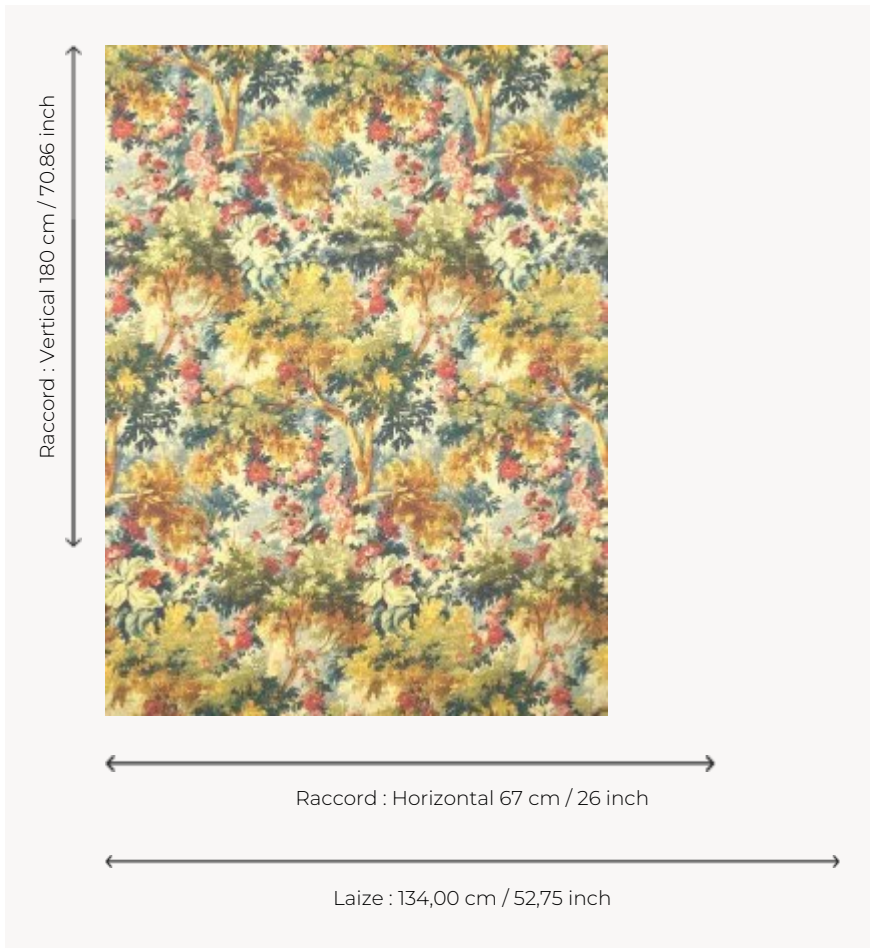

FP088003 BOIS DORMANT

A magnificent drawing illustrating an enchanted forest where oaks, groves and roses in blossom come together in a dreamlike landscape. This wide width print was inspired by a gouache on paper from the 19th century, preserved in the Maison's heritage collection, and already evokes a taste for greenery.

FP088003 - Original

Pierre Frey

TYPE	Wide width printed wallpapers
SALES UNIT	Available per meter/yard
BACKING	NON WOVEN
COMPOSITION	-
WIDTH	134 cm / 52,75 inch
REPEAT	H: 67 cm - 26,00 inch V: 180 cm - 70,86 inch Straight repeat
WEIGHT	155 gr / m ²
CARE	
TRIMMING	Pretrimmed
HANGING/REMOVING	Paste the wall Strippable
CERTIFICATIONS	EUROCLASS C-s1,d0 ASTM E84 Class A
INFORMATION	Use the trim & join marks during installation. Double-cut installation.
BOOK	F9979PPFREY46

3 Colors

FP088001
Grisaille

FP088002
Foret

FP088003
Original