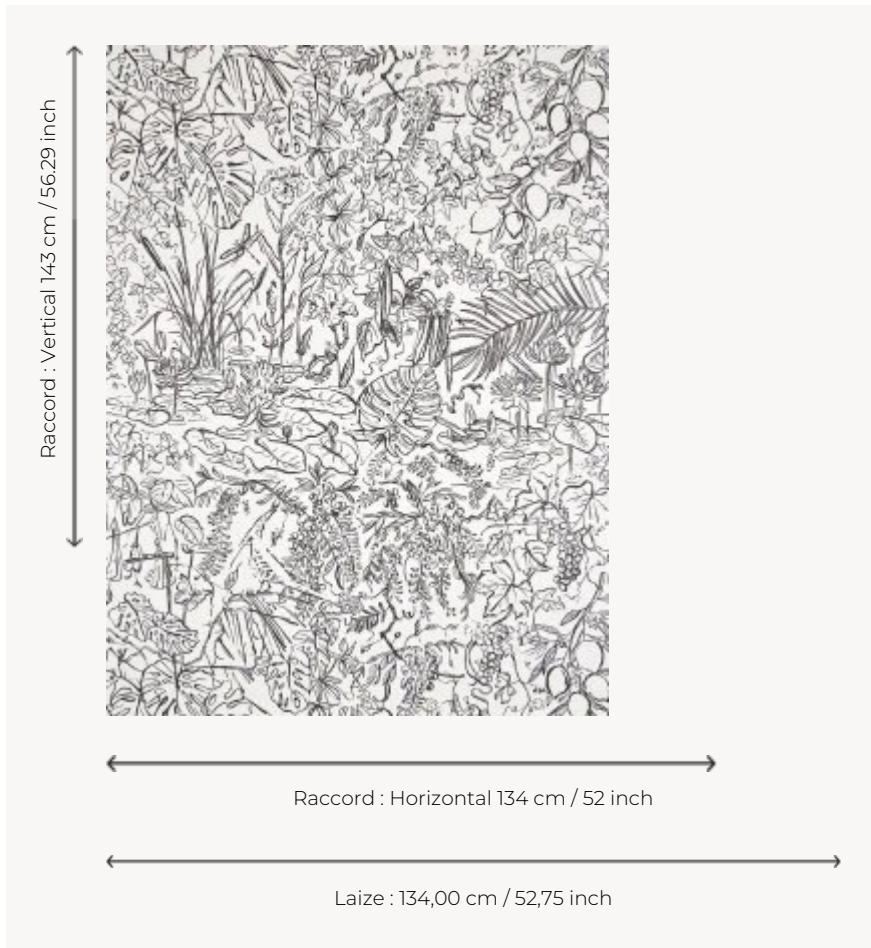

## FP089001 FLORE

An insatiable artist, Raphaël Schmitt paints nature with a freedom that is reflected in his brushstrokes. He illustrates with vitality an exuberant tropical forest in two shades, one graphic in black and white, the other delicate in pastel washes. Also available as fabric under reference F3908 FLORE.

### Pierre Frey

<b>TYPE</b>	Wide width printed wallpapers
<b>ARTIST</b>	Raphaël Schmitt
<b>SALES UNIT</b>	Available per meter/yard
<b>BACKING</b>	NON WOVEN
<b>COMPOSITION</b>	-
<b>WIDTH</b>	134 cm / 52,75 inch
<b>REPEAT</b>	H: 134 cm - 52,00 inch V: 143 cm - 56,29 inch Straight repeat
<b>WEIGHT</b>	185 gr / m <sup>2</sup>
<b>CARE</b>	 
<b>TRIMMING</b>	Pretrimmed
<b>HANGING/REMOVING</b>	Paste the wall Strippable
<b>CERTIFICATIONS</b>	EUROCLASS B-s1,d0 ASTM E84 Class A
<b>INFORMATION</b>	Use the trim & join marks during installation. Double-cut installation.
<b>BOOK</b>	F9979PPFREY46