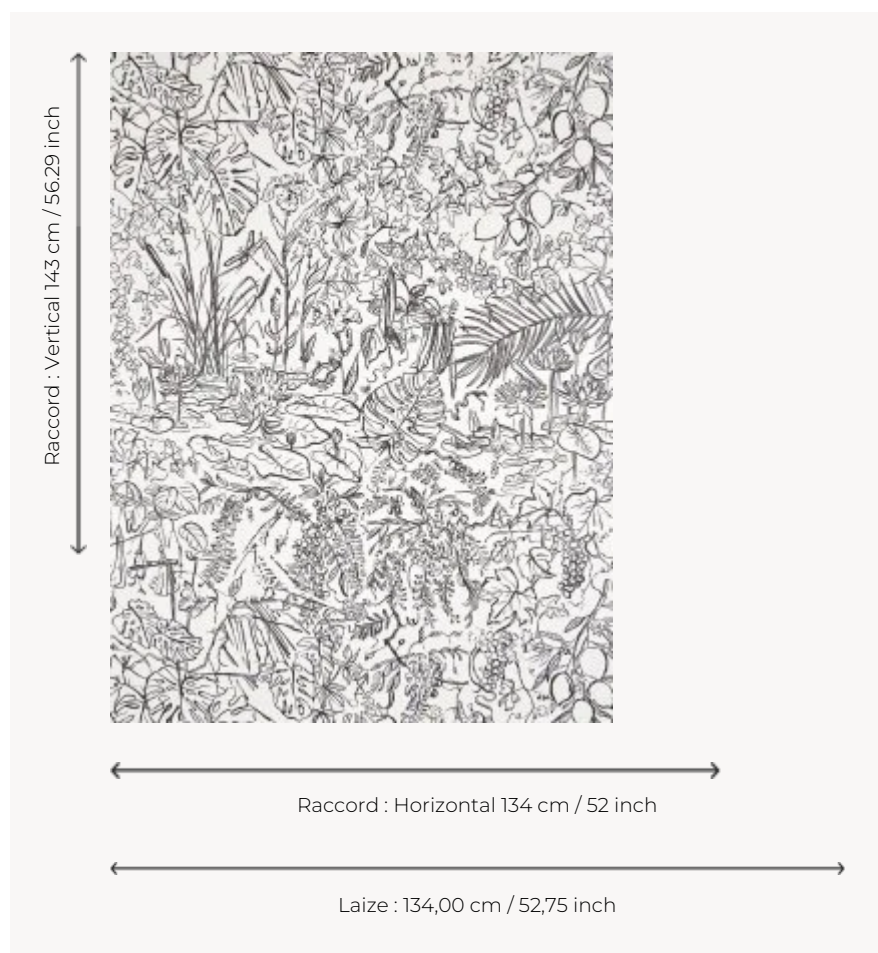

FP089001 FLORE

An insatiable artist, Raphaël Schmitt paints nature with a freedom that is reflected in his brushstrokes. He illustrates with vitality an exuberant tropical forest in two shades, one graphic in black and white, the other delicate in pastel washes. Also available as fabric under reference F3908 FLORE.

FP089001 - Fusain

Pierre Frey

TYPE	Wide width printed wallpapers
ARTIST	Raphaël Schmitt
SALES UNIT	Available per meter/yard
BACKING	NON WOVEN
COMPOSITION	-
WIDTH	134 cm / 52,75 inch
REPEAT	H: 134 cm - 52,00 inch V: 143 cm - 56,29 inch Straight repeat
WEIGHT	185 gr / m ²
CARE	
TRIMMING	Pretrimmed
HANGING/REMOVING	Paste the wall Strippable
CERTIFICATIONS	EUROCLASS B-s1,d0 ASTM E84 Class A
INFORMATION	Use the trim & join marks during installation. Double-cut installation.
BOOK	F9979PPFREY46