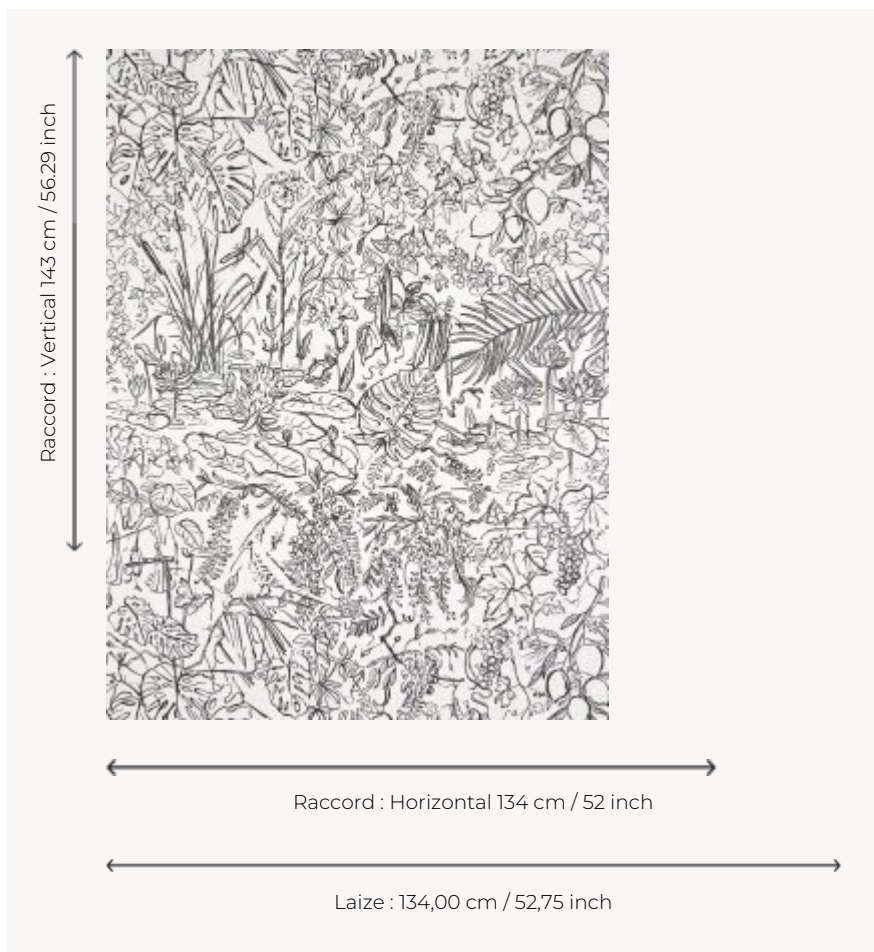

FP089001 FLORE

An insatiable artist, Raphaël Schmitt paints nature with a freedom that is reflected in his brushstrokes. He illustrates with vitality an exuberant tropical forest in two shades, one graphic in black and white, the other delicate in pastel washes. Also available as fabric under reference F3908 FLORE.

FP089001 - Fusain

Pierre Frey

TYPE	Wide width printed wallpapers
ARTIST	Raphaël Schmitt
SALES UNIT	Available per meter/yard
BACKING	NON WOVEN
COMPOSITION	-
WIDTH	134 cm / 52,75 inch
REPEAT	H: 134 cm - 52,00 inch V: 143 cm - 56,29 inch Straight repeat
WEIGHT	185 gr / m ²
CARE	
TRIMMING	Pretrimmed
HANGING/REMOVING	Paste the wall Strippable
CERTIFICATIONS	EUROCLASS B-s1,d0 ASTM E84 Class A
INFORMATION	Use the trim & join marks during installation. Double-cut installation.
BOOK	F9979PPFREY46