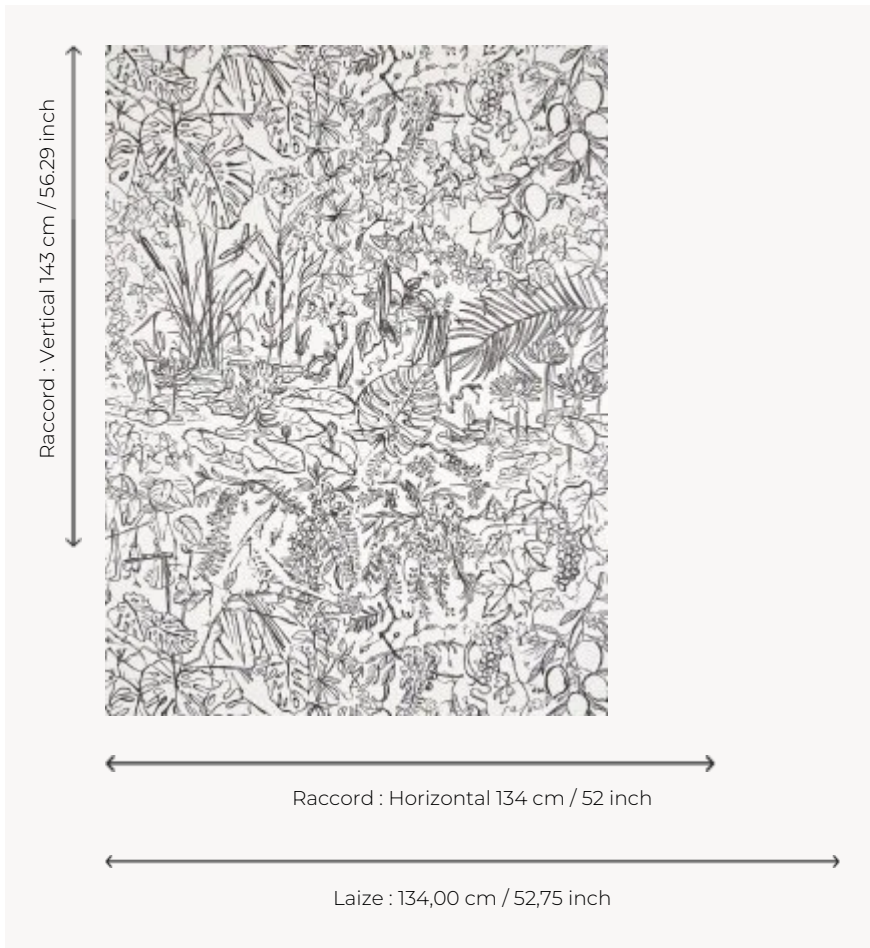

FP089001 FLORE

An insatiable artist, Raphaël Schmitt paints nature with a freedom that is reflected in his brushstrokes. He illustrates with vitality an exuberant tropical forest in two shades, one graphic in black and white, the other delicate in pastel washes. Also available as fabric under reference F3908 FLORE.

FP089001 - Fusain

Pierre Frey

TYPE	Wide width printed wallpapers
ARTIST	Raphaël Schmitt
SALES UNIT	Available per meter/yard
BACKING	NON WOVEN
COMPOSITION	-
WIDTH	134 cm / 52,75 inch
REPEAT	H: 134 cm - 52,00 inch V: 143 cm - 56,29 inch Straight repeat
WEIGHT	185 gr / m ²
CARE	 
TRIMMING	Pretrimmed
HANGING/REMOVING	Paste the wall Strippable
CERTIFICATIONS	EUROCLASS B-s1,d0 ASTM E84 Class A
INFORMATION	Use the trim & join marks during installation. Double-cut installation.
BOOK	F9979PPFREY46