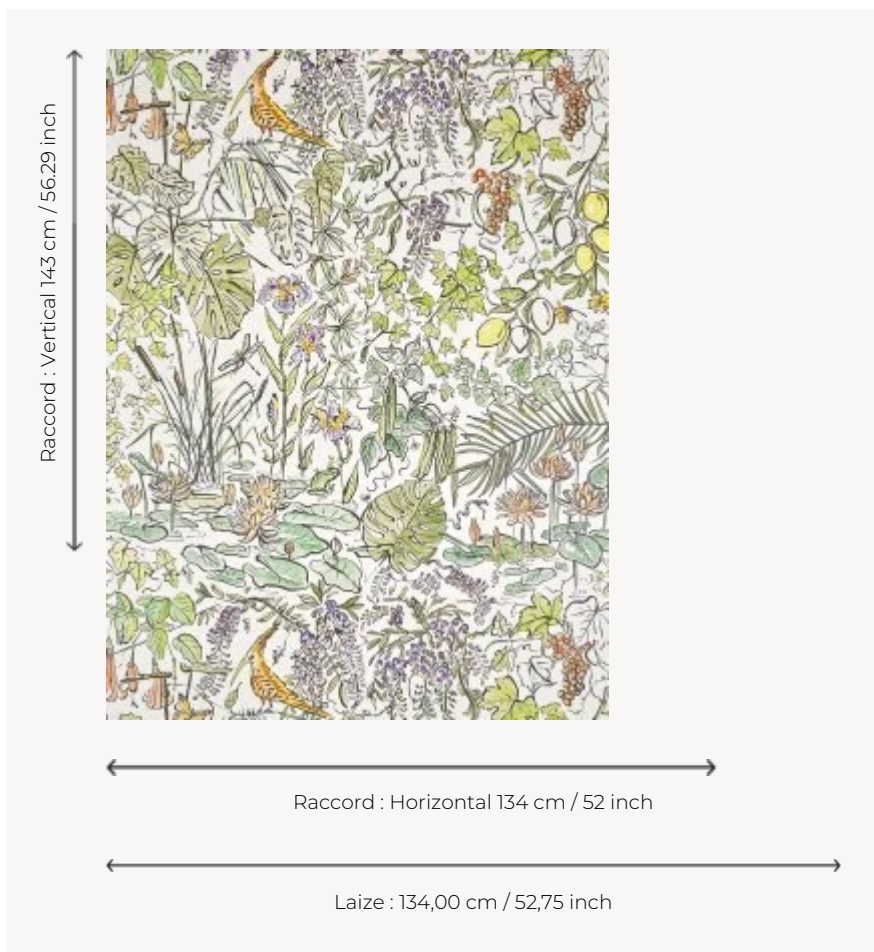

FP089002 FLORE

An insatiable artist, Raphaël Schmitt paints nature with a freedom that is reflected in his brushstrokes. He illustrates with vitality an exuberant tropical forest in two shades, one graphic in black and white, the other delicate in pastel washes. Also available as fabric under reference F3908 FLORE.

FP089002 - Tropical

Pierre Frey

TYPE	Wide width printed wallpapers
ARTIST	Raphaël Schmitt
SALES UNIT	Available per meter/yard
BACKING	NON WOVEN
COMPOSITION	-
WIDTH	134 cm / 52,75 inch
REPEAT	H: 134 cm - 52,00 inch V: 143 cm - 56,29 inch Straight repeat
WEIGHT	185 gr / m ²
CARE	
TRIMMING	Pretrimmed
HANGING/REMOVING	Paste the wall Strippable
CERTIFICATIONS	EUROCLASS B-s1,d0 ASTM E84 Class A
INFORMATION	Use the trim & join marks during installation. Double-cut installation.
BOOK	F9979PPFREY46