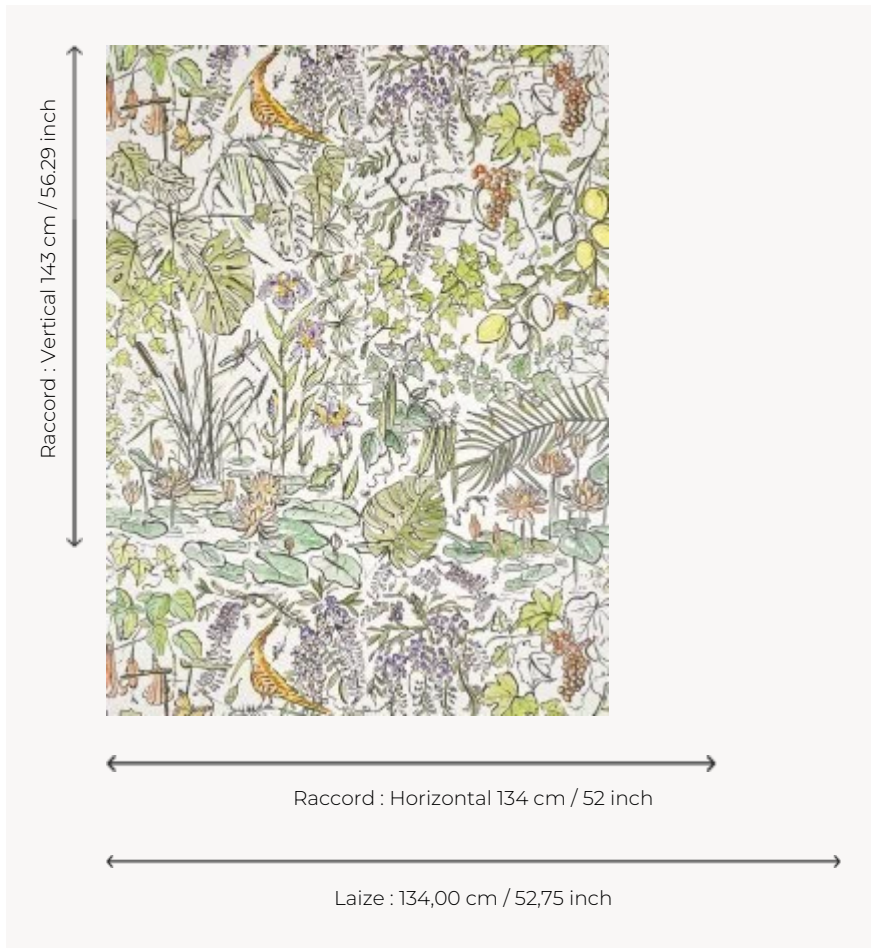

## FP089002 FLORE

An insatiable artist, Raphaël Schmitt paints nature with a freedom that is reflected in his brushstrokes. He illustrates with vitality an exuberant tropical forest in two shades, one graphic in black and white, the other delicate in pastel washes. Also available as fabric under reference F3908 FLORE.

### Pierre Frey

<b>TYPE</b>	Wide width printed wallpapers
<b>ARTIST</b>	Raphaël Schmitt
<b>SALES UNIT</b>	Available per meter/yard
<b>BACKING</b>	NON WOVEN
<b>COMPOSITION</b>	-
<b>WIDTH</b>	134 cm / 52,75 inch
<b>REPEAT</b>	H: 134 cm - 52,00 inch V: 143 cm - 56,29 inch Straight repeat
<b>WEIGHT</b>	185 gr / m <sup>2</sup>
<b>CARE</b>	 
<b>TRIMMING</b>	Pretrimmed
<b>HANGING/REMOVING</b>	Paste the wall Strippable
<b>CERTIFICATIONS</b>	EUROCLASS B-s1,d0 ASTM E84 Class A
<b>INFORMATION</b>	Use the trim & join marks during installation. Double-cut installation.
<b>BOOK</b>	F9979PPFREY46