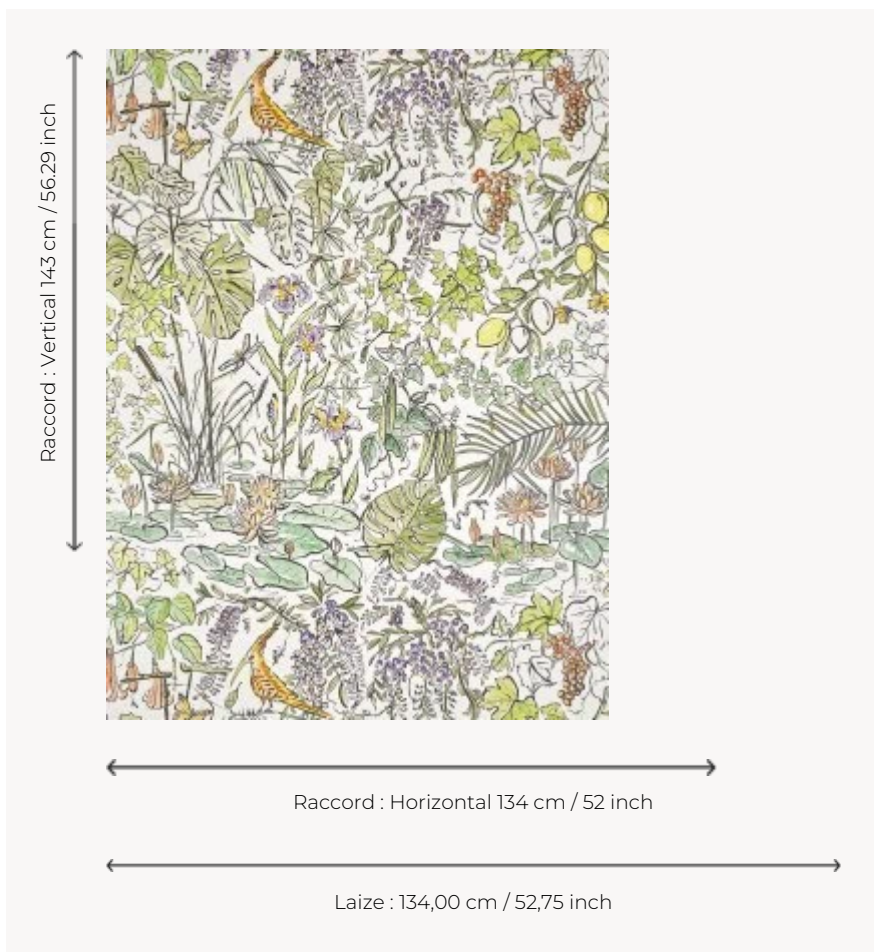

FP089002 FLORE

An insatiable artist, Raphaël Schmitt paints nature with a freedom that is reflected in his brushstrokes. He illustrates with vitality an exuberant tropical forest in two shades, one graphic in black and white, the other delicate in pastel washes. Also available as fabric under reference F3908 FLORE.

FP089002 - Tropical

Pierre Frey

TYPE	Wide width printed wallpapers
ARTIST	Raphaël Schmitt
SALES UNIT	Available per meter/yard
BACKING	NON WOVEN
COMPOSITION	-
WIDTH	134 cm / 52,75 inch
REPEAT	H: 134 cm - 52,00 inch V: 143 cm - 56,29 inch Straight repeat
WEIGHT	185 gr / m ²
CARE	
TRIMMING	Pretrimmed
HANGING/REMOVING	Paste the wall Strippable
CERTIFICATIONS	EUROCLASS B-s1,d0 ASTM E84 Class A
INFORMATION	Use the trim & join marks during installation. Double-cut installation.
BOOK	F9979PPFREY46