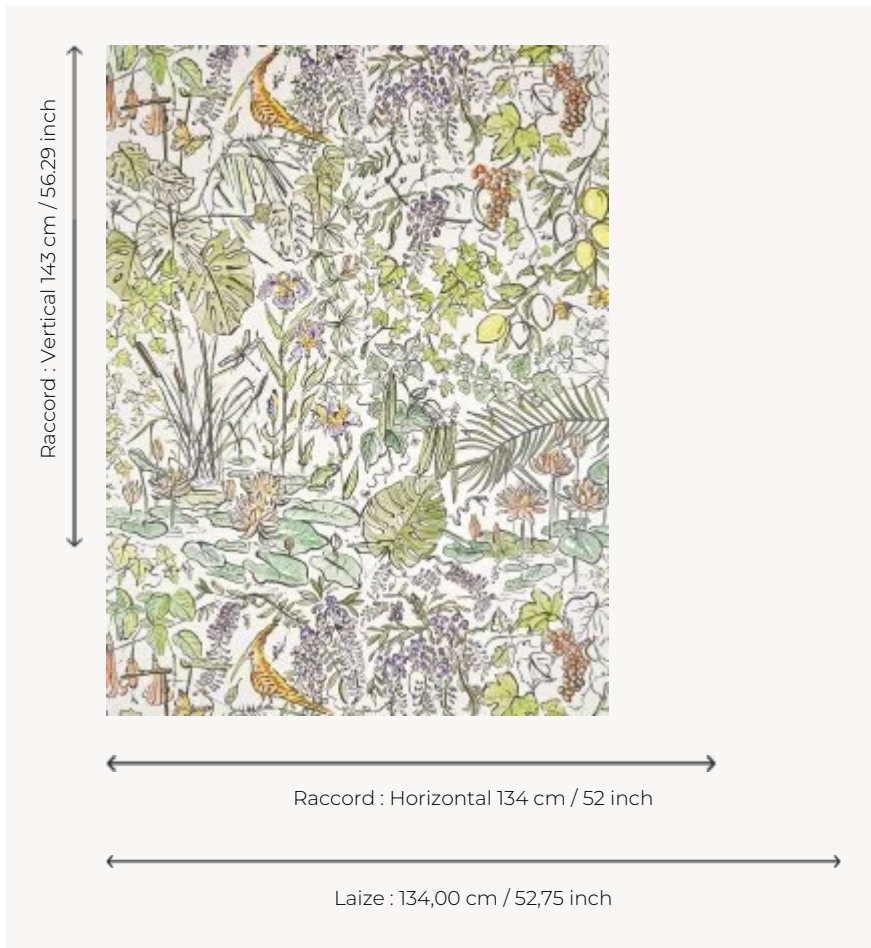

FP089002 FLORE

An insatiable artist, Raphaël Schmitt paints nature with a freedom that is reflected in his brushstrokes. He illustrates with vitality an exuberant tropical forest in two shades, one graphic in black and white, the other delicate in pastel washes. Also available as fabric under reference F3908 FLORE.

FP089002 - Tropical

Pierre Frey

TYPE	Wide width printed wallpapers
ARTIST	Raphaël Schmitt
SALES UNIT	Available per meter/yard
BACKING	NON WOVEN
COMPOSITION	-
WIDTH	134 cm / 52,75 inch
REPEAT	H: 134 cm - 52,00 inch V: 143 cm - 56,29 inch Straight repeat
WEIGHT	185 gr / m ²
CARE	 
TRIMMING	Pretrimmed
HANGING/REMOVING	Paste the wall Strippable
CERTIFICATIONS	EUROCLASS B-s1,d0 ASTM E84 Class A
INFORMATION	Use the trim & join marks during installation. Double-cut installation.
BOOK	F9979PPFREY46