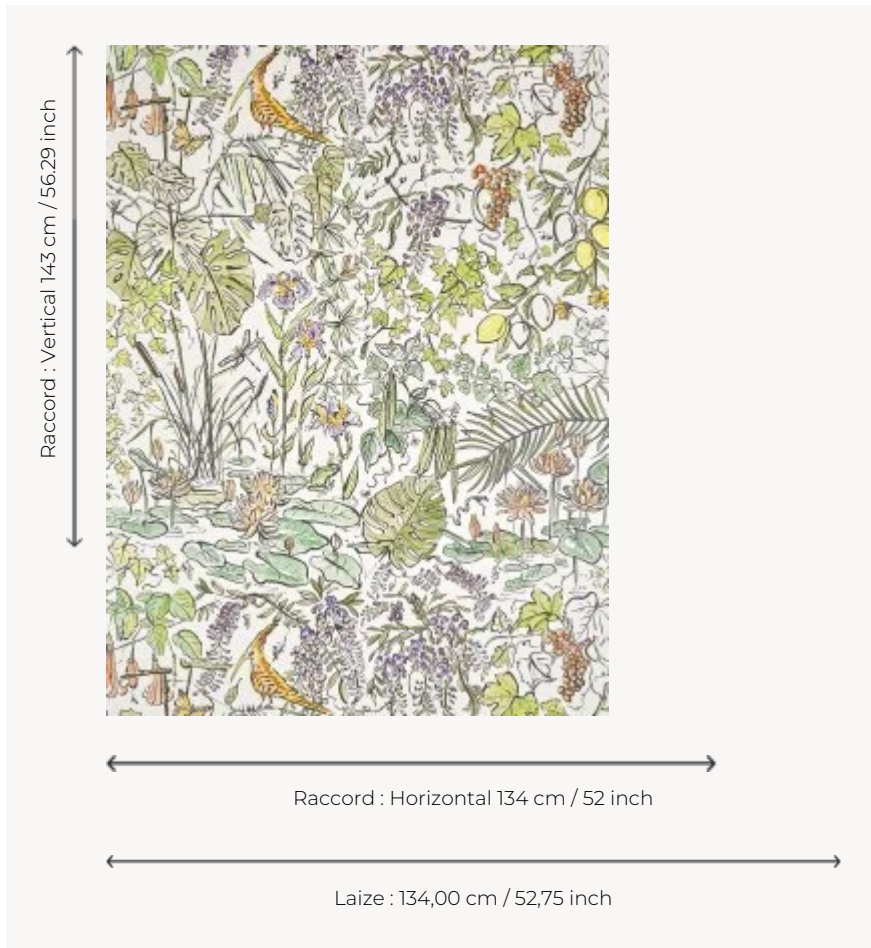

FP089002 FLORE

An insatiable artist, Raphaël Schmitt paints nature with a freedom that is reflected in his brushstrokes. He illustrates with vitality an exuberant tropical forest in two shades, one graphic in black and white, the other delicate in pastel washes. Also available as fabric under reference F3908 FLORE.

FP089002 - Tropical

Pierre Frey

TYPE	Wide width printed wallpapers
ARTIST	Raphaël Schmitt
SALES UNIT	Available per meter/yard
BACKING	NON WOVEN
COMPOSITION	-
WIDTH	134 cm / 52,75 inch
REPEAT	H: 134 cm - 52,00 inch V: 143 cm - 56,29 inch Straight repeat
WEIGHT	185 gr / m ²
CARE	
TRIMMING	Pretrimmed
HANGING/REMOVING	Paste the wall Strippable
CERTIFICATIONS	EUROCLASS B-s1,d0 ASTM E84 Class A
INFORMATION	Use the trim & join marks during installation. Double-cut installation.
BOOK	F9979PPFREY46