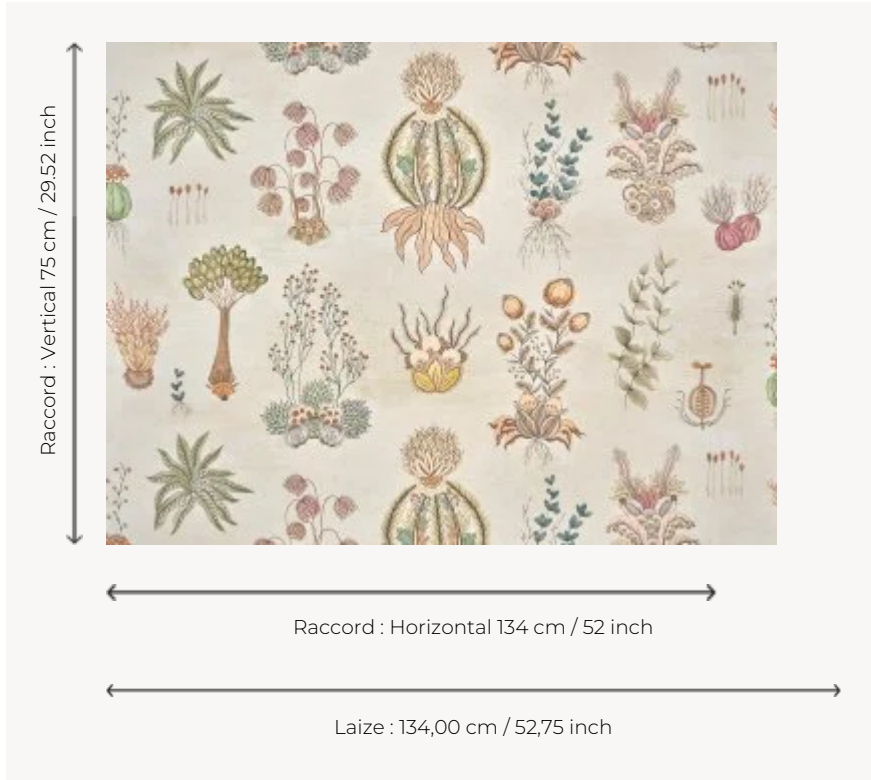

## FP090001 KEIKO

This design by Keiko Yanagisawa depicts a fantastic herbarium of tropical plants and aquatic vegetation. For this artist, the natural world is the most complex and perfect form of art imaginable. The technique of printing on non-woven backing aptly conveys the delicacy of her work.

### FP090001 - Lie de vin

### Pierre Frey

<b>TYPE</b>	Wide width printed wallpapers
<b>ARTIST</b>	Keiko Yanagisawa
<b>SALES UNIT</b>	Available per meter/yard
<b>BACKING</b>	NON WOVEN
<b>COMPOSITION</b>	-
<b>WIDTH</b>	134 cm / 52,75 inch
<b>REPEAT</b>	H: 134 cm - 52,00 inch V: 75 cm - 29,52 inch Half drop repeat
<b>WEIGHT</b>	155 gr / m <sup>2</sup>
<b>CARE</b>	
<b>TRIMMING</b>	Pretrimmed
<b>HANGING/REMOVING</b>	Paste the wall Strippable
<b>CERTIFICATIONS</b>	EUROCLASS C-s1,d0 ASTM E84 Class A
<b>INFORMATION</b>	Use the trim & join marks during installation. Double-cut installation.
<b>BOOK</b>	F9979PPFREY46

1 Colors

FP090001  
Lie de vin