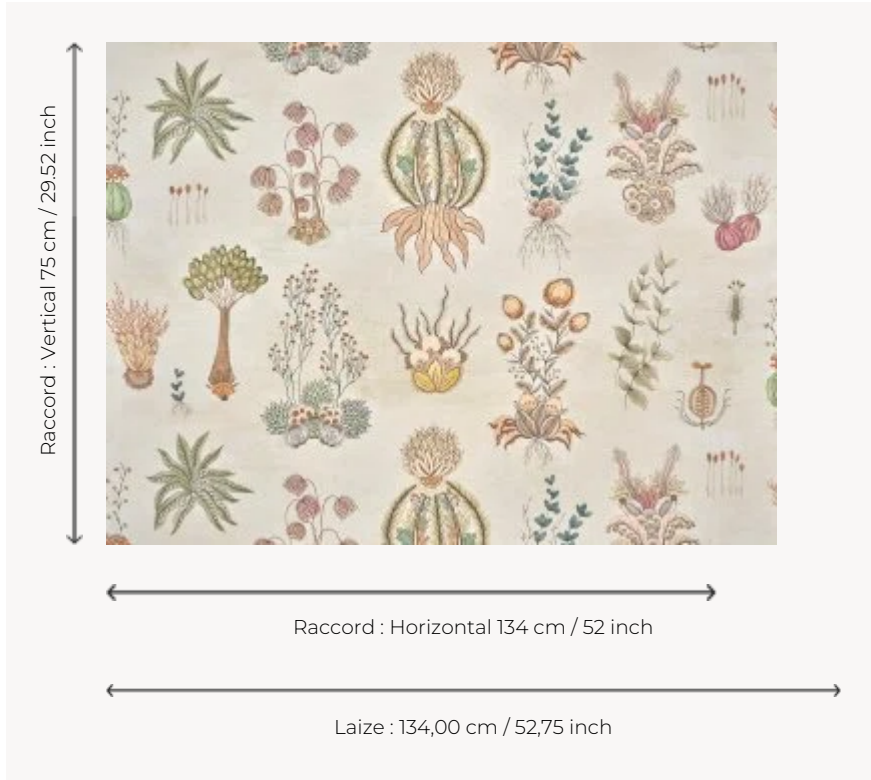

## FP090001 KEIKO

This design by Keiko Yanagisawa depicts a fantastic herbarium of tropical plants and aquatic vegetation. For this artist, the natural world is the most complex and perfect form of art imaginable. The technique of printing on non-woven backing aptly conveys the delicacy of her work.

### FP090001 - Lie de vin

### Pierre Frey

<b>TYPE</b>	Wide width printed wallpapers
<b>ARTIST</b>	Keiko Yanagisawa
<b>SALES UNIT</b>	Available per meter/yard
<b>BACKING</b>	NON WOVEN
<b>COMPOSITION</b>	-
<b>WIDTH</b>	134 cm / 52,75 inch
<b>REPEAT</b>	H: 134 cm - 52,00 inch V: 75 cm - 29,52 inch Half drop repeat
<b>WEIGHT</b>	155 gr / m <sup>2</sup>
<b>CARE</b>	
<b>TRIMMING</b>	Pretrimmed
<b>HANGING/REMOVING</b>	Paste the wall Strippable
<b>CERTIFICATIONS</b>	EUROCLASS C-s1,d0 ASTM E84 Class A
<b>INFORMATION</b>	Use the trim & join marks during installation. Double-cut installation.
<b>BOOK</b>	F9979PPFREY46

1 Colors

FP090001  
Lie de vin