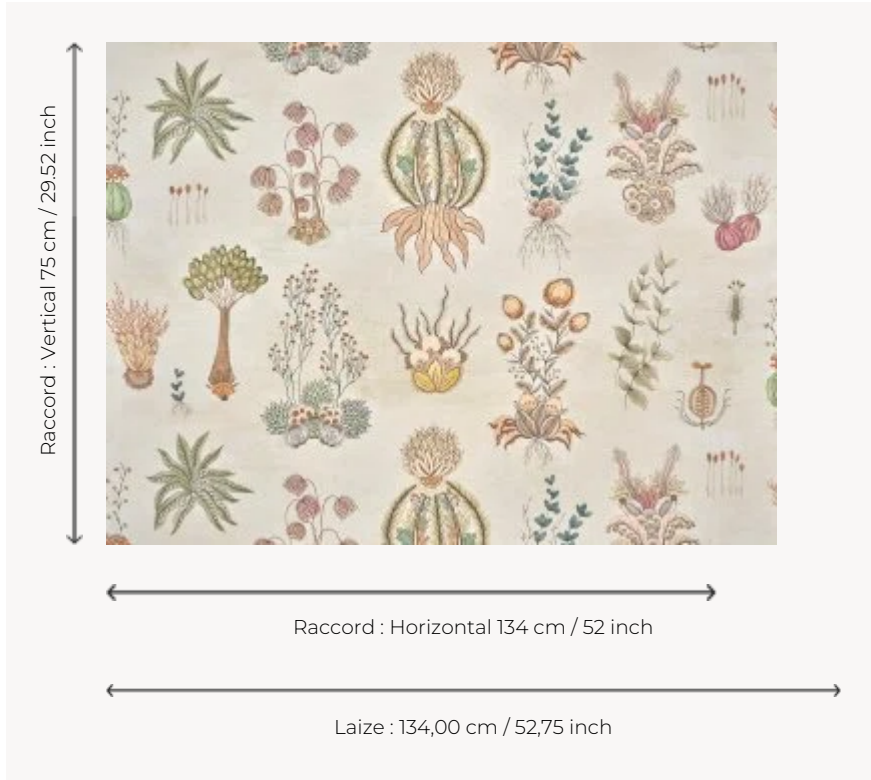

## FP090001 KEIKO

This design by Keiko Yanagisawa depicts a fantastic herbarium of tropical plants and aquatic vegetation. For this artist, the natural world is the most complex and perfect form of art imaginable. The technique of printing on non-woven backing aptly conveys the delicacy of her work.

### FP090001 - Lie de vin

### Pierre Frey

<b>TYPE</b>	Wide width printed wallpapers
<b>ARTIST</b>	Keiko Yanagisawa
<b>SALES UNIT</b>	Available per meter/yard
<b>BACKING</b>	NON WOVEN
<b>COMPOSITION</b>	-
<b>WIDTH</b>	134 cm / 52,75 inch
<b>REPEAT</b>	H: 134 cm - 52,00 inch V: 75 cm - 29,52 inch Half drop repeat
<b>WEIGHT</b>	155 gr / m <sup>2</sup>
<b>CARE</b>	
<b>TRIMMING</b>	Pretrimmed
<b>HANGING/REMOVING</b>	Paste the wall Strippable
<b>CERTIFICATIONS</b>	EUROCLASS C-s1,d0 ASTM E84 Class A
<b>INFORMATION</b>	Use the trim & join marks during installation. Double-cut installation.
<b>BOOK</b>	F9979PPFREY46

1 Colors

FP090001

Lie de vin