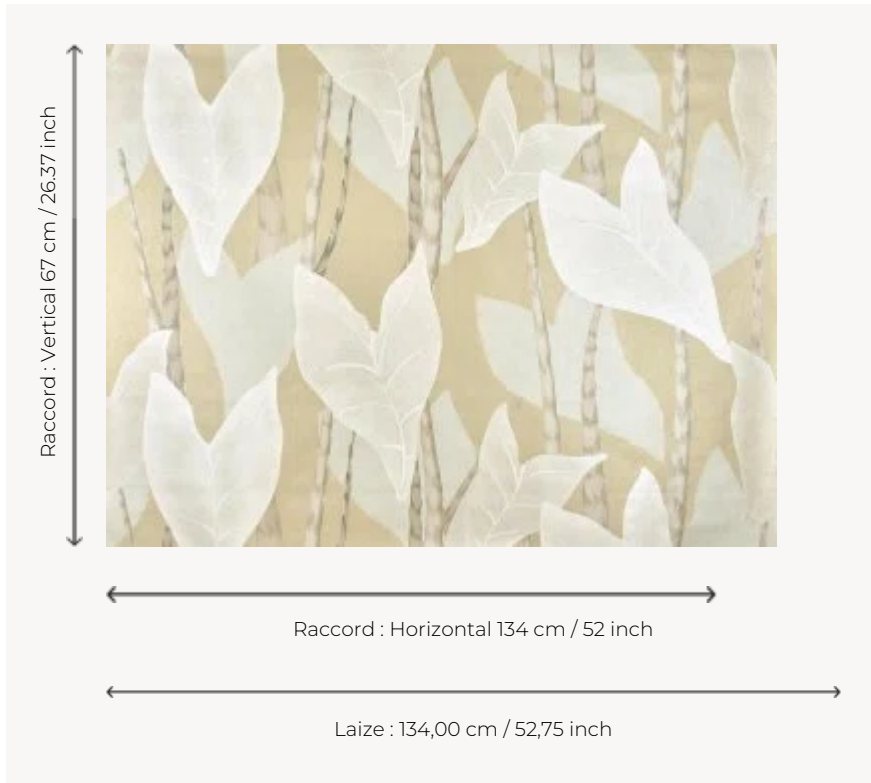

# FP092001 MONSTERA

MONSTERA is a large plant motif printed in wide width on non-woven backing with a pearlescent effect.

## Pierre Frey

<b>TYPE</b>	Wide width printed wallpapers
<b>SALES UNIT</b>	Available per meter/yard
<b>BACKING</b>	NON WOVEN
<b>COMPOSITION</b>	-
<b>WIDTH</b>	134 cm / 52,75 inch
<b>REPEAT</b>	H: 134 cm - 52,00 inch V: 67 cm - 26,37 inch Straight repeat
<b>WEIGHT</b>	165 gr / m <sup>2</sup>
<b>CARE</b>	
<b>TRIMMING</b>	Pretrimmed
<b>HANGING/REMOVING</b>	Paste the wall Strippable
<b>CERTIFICATIONS</b>	EUROCLASS C-s1,d0 ASTM E84 Class A
<b>INFORMATION</b>	Use the trim & join marks during installation. Double-cut installation.
<b>BOOK</b>	F9979PPFREY46

## 2 Colors

FP092001  
Sable

FP092002  
Jungle