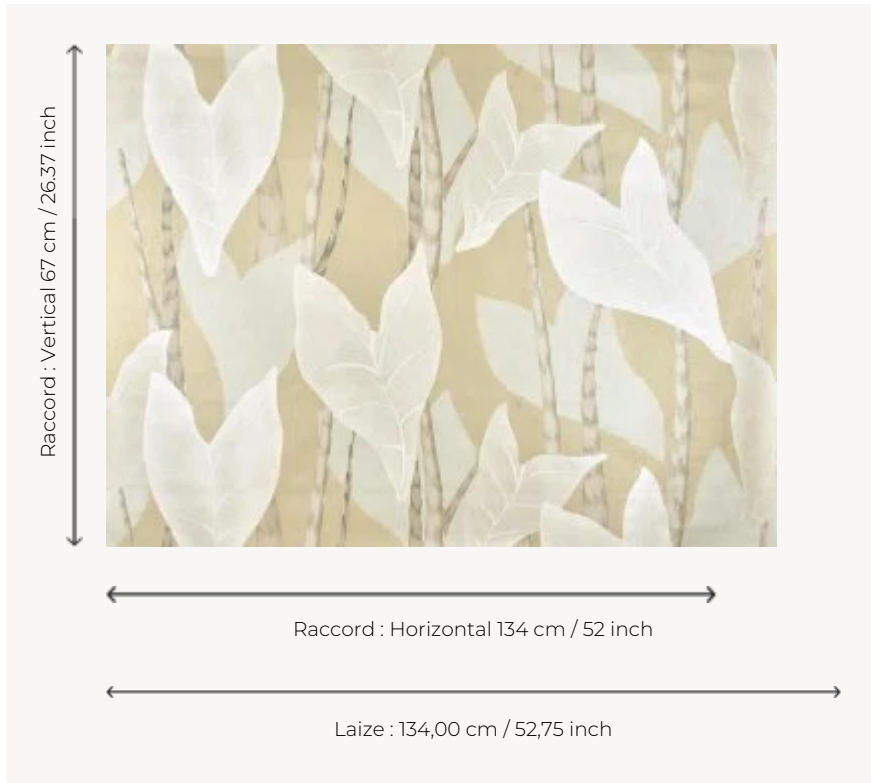

FP092001 MONSTERA

MONSTERA is a large plant motif printed in wide width on non-woven backing with a pearlescent effect.

FP092001 - Sable

Pierre Frey

| | |
|-------------------------|-------------------------------------------------------------------------------------|
| TYPE | Wide width printed wallpapers |
| SALES UNIT | Available per meter/yard |
| BACKING | NON WOVEN |
| COMPOSITION | - |
| WIDTH | 134 cm / 52,75 inch |
| REPEAT | H: 134 cm - 52,00 inch V: 67 cm - 26,37 inch Straight repeat |
| WEIGHT | 165 gr / m ² |
| CARE |  |
| TRIMMING | Pretrimmed |
| HANGING/REMOVING | Paste the wall Strippable |
| CERTIFICATIONS | EUROCLASS C-s1,d0 ASTM E84 Class A |
| INFORMATION | Use the trim & join marks during installation. Double-cut installation. |
| BOOK | F9979PPFREY46 |

2 Colors

FP092001
Sable

FP092002
Jungle