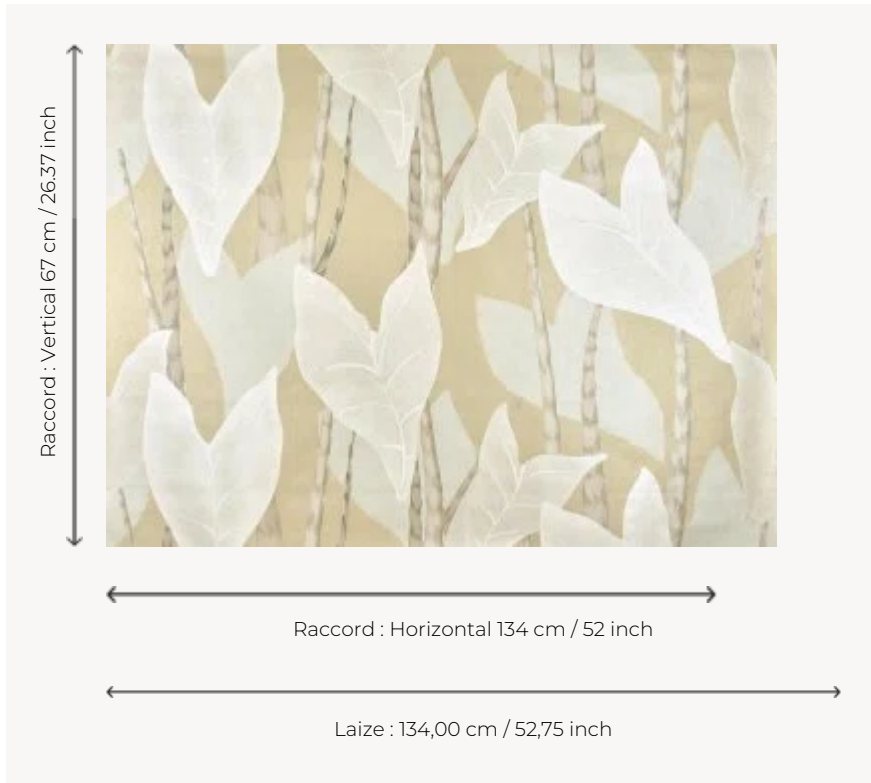

FP092001 MONSTERA

MONSTERA is a large plant motif printed in wide width on non-woven backing with a pearlescent effect.

FP092001 - Sable

Pierre Frey

TYPE	Wide width printed wallpapers
SALES UNIT	Available per meter/yard
BACKING	NON WOVEN
COMPOSITION	-
WIDTH	134 cm / 52,75 inch
REPEAT	H: 134 cm - 52,00 inch V: 67 cm - 26,37 inch Straight repeat
WEIGHT	165 gr / m ²
CARE	
TRIMMING	Pretrimmed
HANGING/REMOVING	Paste the wall Strippable
CERTIFICATIONS	EUROCLASS C-s1,d0 ASTM E84 Class A
INFORMATION	Use the trim & join marks during installation. Double-cut installation.
BOOK	F9979PPFREY46

2 Colors

FP092001
Sable

FP092002
Jungle