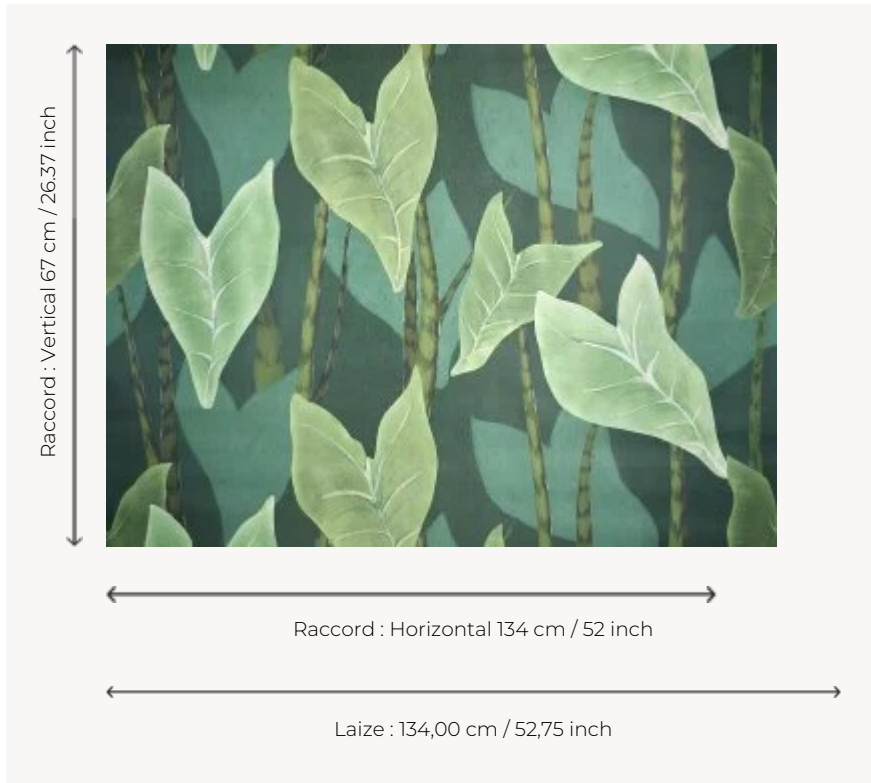

FP092002 MONSTERA

MONSTERA is a large plant motif printed in wide width on non-woven backing with a pearlescent effect.

FP092002 - Jungle

Pierre Frey

TYPE	Wide width printed wallpapers
SALES UNIT	Available per meter/yard
BACKING	NON WOVEN
COMPOSITION	-
WIDTH	134 cm / 52,75 inch
REPEAT	H: 134 cm - 52,00 inch V: 67 cm - 26,37 inch Straight repeat
WEIGHT	165 gr / m ²
CARE	
TRIMMING	Pretrimmed
HANGING/REMOVING	Paste the wall Strippable
CERTIFICATIONS	EUROCLASS C-s1,d0 ASTM E84 Class A
INFORMATION	Use the trim & join marks during installation. Double-cut installation.
BOOK	F9979PPFREY46

2 Colors

FP092001
Sable

FP092002
Jungle