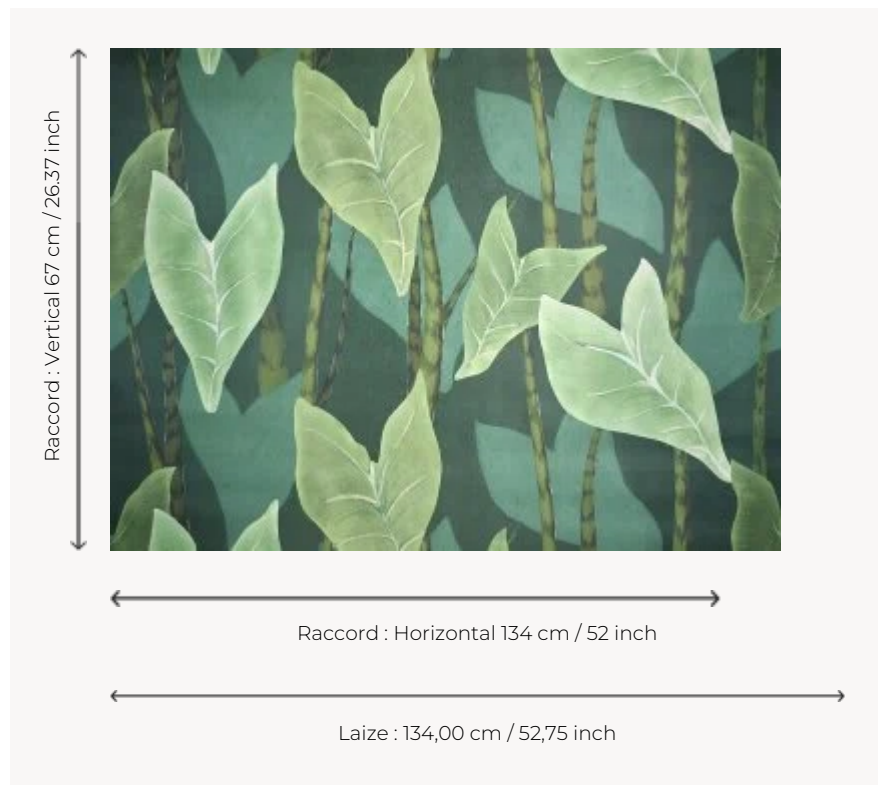

FP092002 MONSTERA

MONSTERA is a large plant motif printed in wide width on non-woven backing with a pearlescent effect.

FP092002 - Jungle

Pierre Frey

TYPE	Wide width printed wallpapers
SALES UNIT	Available per meter/yard
BACKING	NON WOVEN
COMPOSITION	-
WIDTH	134 cm / 52,75 inch
REPEAT	H: 134 cm - 52,00 inch V: 67 cm - 26,37 inch Straight repeat
WEIGHT	165 gr / m ²
CARE	
TRIMMING	Pretrimmed
HANGING/REMOVING	Paste the wall Strippable
CERTIFICATIONS	EUROCLASS C-s1,d0 ASTM E84 Class A
INFORMATION	Use the trim & join marks during installation. Double-cut installation.
BOOK	F9979PPFREY46

2 Colors

FP092001
Sable

FP092002
Jungle