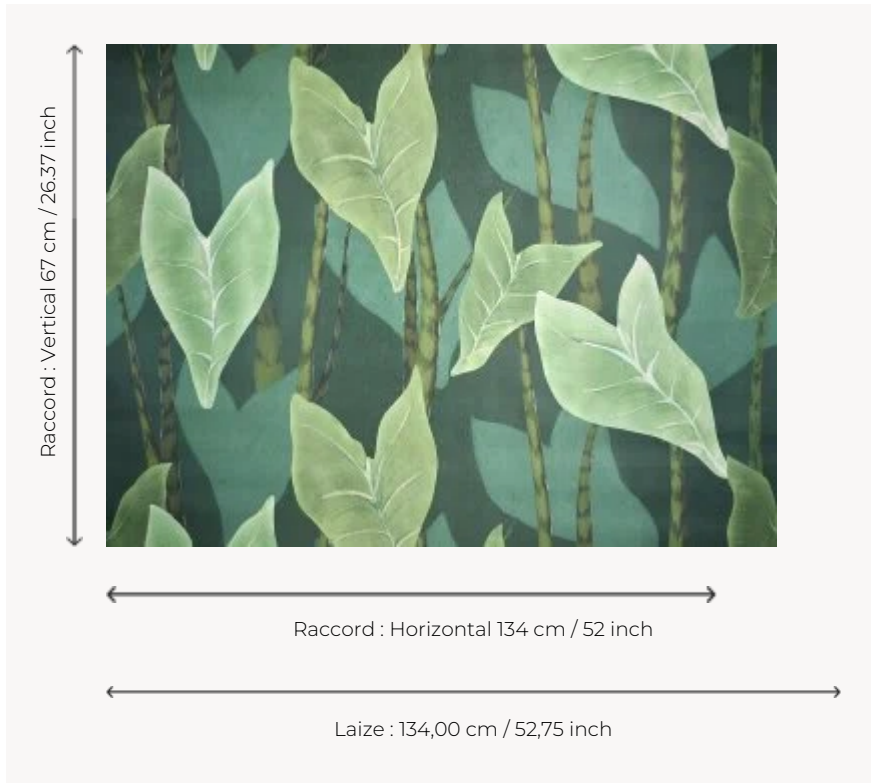

FP092002 MONSTERA

MONSTERA is a large plant motif printed in wide width on non-woven backing with a pearlescent effect.

FP092002 - Jungle

Pierre Frey

TYPE	Wide width printed wallpapers
SALES UNIT	Available per meter/yard
BACKING	NON WOVEN
COMPOSITION	-
WIDTH	134 cm / 52,75 inch
REPEAT	H: 134 cm - 52,00 inch V: 67 cm - 26,37 inch Straight repeat
WEIGHT	165 gr / m ²
CARE	
TRIMMING	Pretrimmed
HANGING/REMOVING	Paste the wall Strippable
CERTIFICATIONS	EUROCLASS C-s1,d0 ASTM E84 Class A
INFORMATION	Use the trim & join marks during installation. Double-cut installation.
BOOK	F9979PPFREY46

2 Colors

FP092001
Sable

FP092002
Jungle