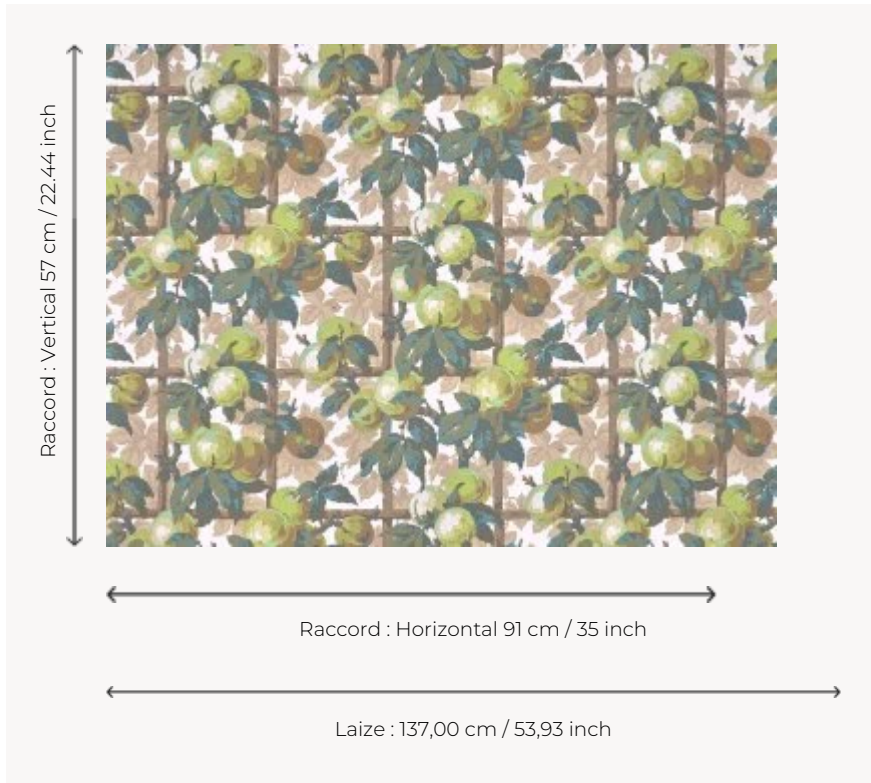

FP094001 GALLA

This cheerful, colourful design of apples on trellis printed in wide width reproduces a wallpaper from the first half of the 20th century, kept in the Pierre Frey archives.

FP094001 - Vert pomme

Pierre Frey

TYPE	Wide width printed wallpapers
SALES UNIT	Available per meter/yard
BACKING	NON WOVEN
COMPOSITION	-
WIDTH	137 cm / 53,93 inch
REPEAT	H: 91 cm - 35,00 inch V: 57 cm - 22,44 inch Half drop repeat
WEIGHT	147 gr / m ²
CARE	
TRIMMING	Pretrimmed
HANGING/REMOVING	Paste the wall Wet removable
CERTIFICATIONS	EUROCLASS B-s1,d0 ASTM E84 Class A
INFORMATION	Use the trim & join marks during installation. Double-cut installation.
BOOK	F9979PPFREY46