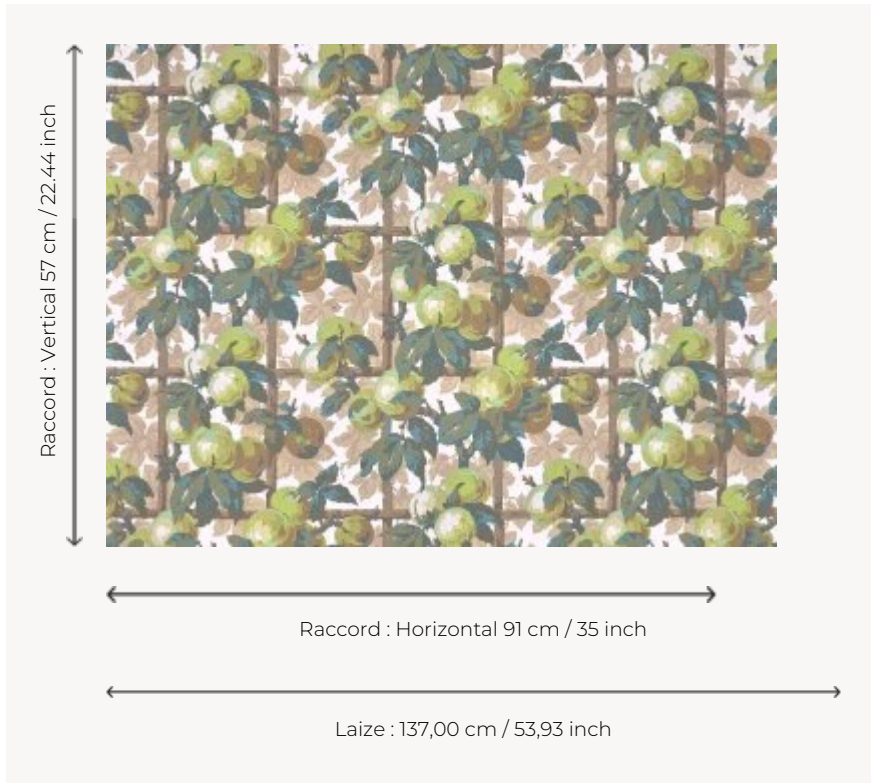

# FP094001 GALLA

This cheerful, colourful design of apples on trellis printed in wide width reproduces a wallpaper from the first half of the 20th century, kept in the Pierre Frey archives.

## Pierre Frey

<b>TYPE</b>	Wide width printed wallpapers
<b>SALES UNIT</b>	Available per meter/yard
<b>BACKING</b>	NON WOVEN
<b>COMPOSITION</b>	-
<b>WIDTH</b>	137 cm / 53,93 inch
<b>REPEAT</b>	H: 91 cm - 35,00 inch V: 57 cm - 22,44 inch Half drop repeat
<b>WEIGHT</b>	147 gr / m <sup>2</sup>
<b>CARE</b>	
<b>TRIMMING</b>	Pretrimmed
<b>HANGING/REMOVING</b>	Paste the wall Wet removable
<b>CERTIFICATIONS</b>	EUROCLASS B-s1,d0 ASTM E84 Class A
<b>INFORMATION</b>	Use the trim & join marks during installation. Double-cut installation.
<b>BOOK</b>	F9979PPFREY46