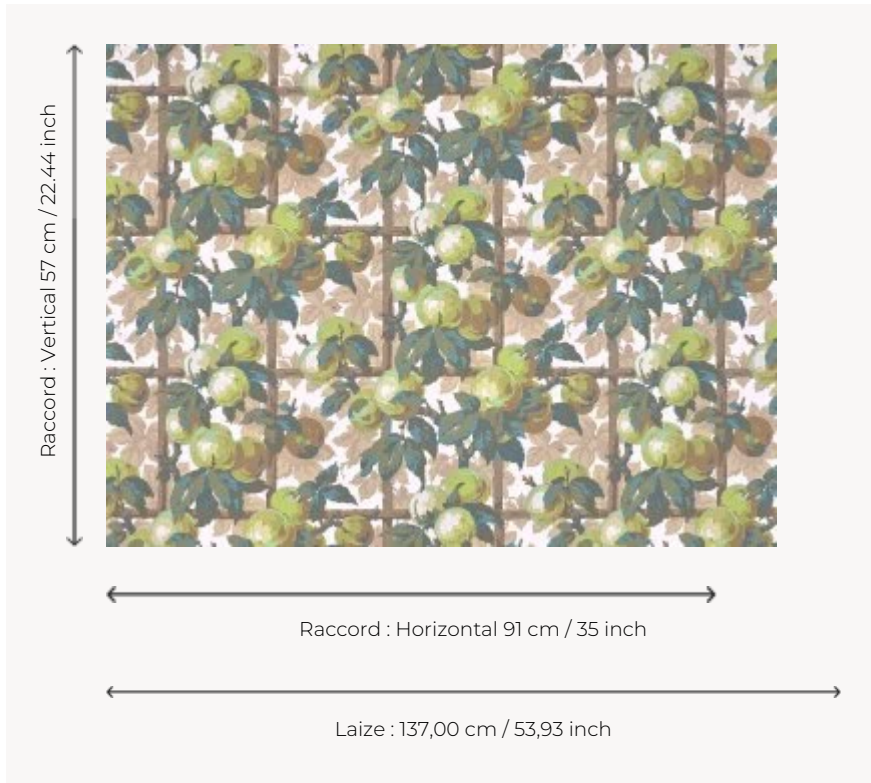

# FP094001 GALLA

This cheerful, colourful design of apples on trellis printed in wide width reproduces a wallpaper from the first half of the 20th century, kept in the Pierre Frey archives.

## Pierre Frey

<b>TYPE</b>	Wide width printed wallpapers
<b>SALES UNIT</b>	Available per meter/yard
<b>BACKING</b>	NON WOVEN
<b>COMPOSITION</b>	-
<b>WIDTH</b>	137 cm / 53,93 inch
<b>REPEAT</b>	H: 91 cm - 35,00 inch V: 57 cm - 22,44 inch Half drop repeat
<b>WEIGHT</b>	147 gr / m <sup>2</sup>
<b>CARE</b>	
<b>TRIMMING</b>	Pretrimmed
<b>HANGING/REMOVING</b>	Paste the wall Wet removable
<b>CERTIFICATIONS</b>	EUROCLASS B-s1,d0 ASTM E84 Class A
<b>INFORMATION</b>	Use the trim & join marks during installation. Double-cut installation.
<b>BOOK</b>	F9979PPFREY46