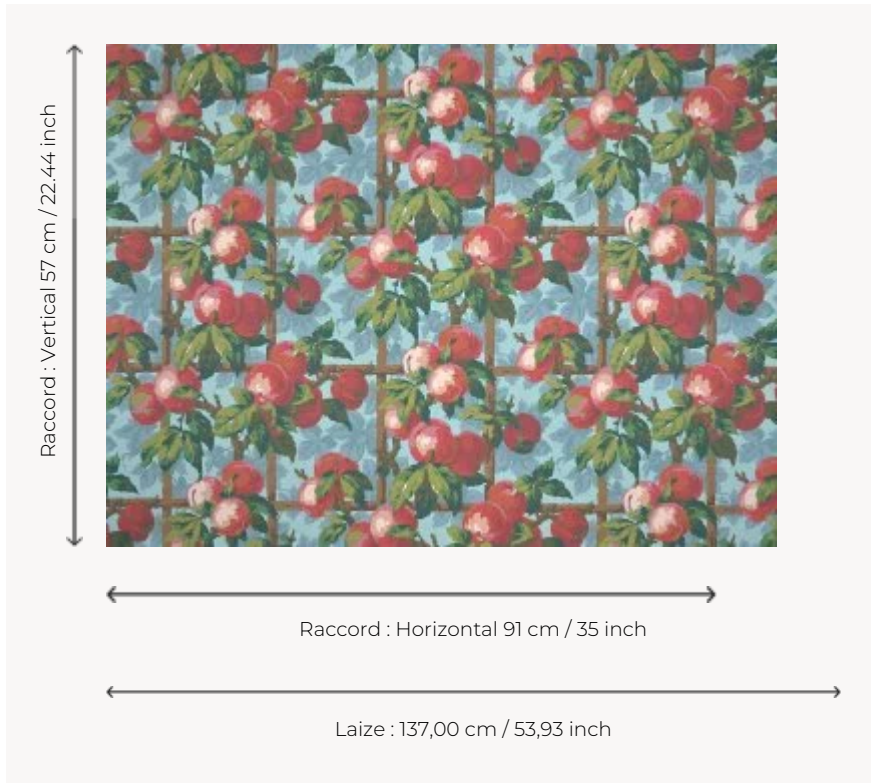

FP094002 GALLA

This cheerful, colourful design of apples on trellis printed in wide width reproduces a wallpaper from the first half of the 20th century, kept in the Pierre Frey archives.

FP094002 - Rouge

Pierre Frey

TYPE	Wide width printed wallpapers
SALES UNIT	Available per meter/yard
BACKING	NON WOVEN
COMPOSITION	-
WIDTH	137 cm / 53,93 inch
REPEAT	H: 91 cm - 35,00 inch V: 57 cm - 22,44 inch Half drop repeat
WEIGHT	147 gr / m ²
CARE	
TRIMMING	Pretrimmed
HANGING/REMOVING	Paste the wall Wet removable
CERTIFICATIONS	EUROCLASS B-s1,d0 ASTM E84 Class A
INFORMATION	Use the trim & join marks during installation. Double-cut installation.
BOOK	F9979PPFREY46