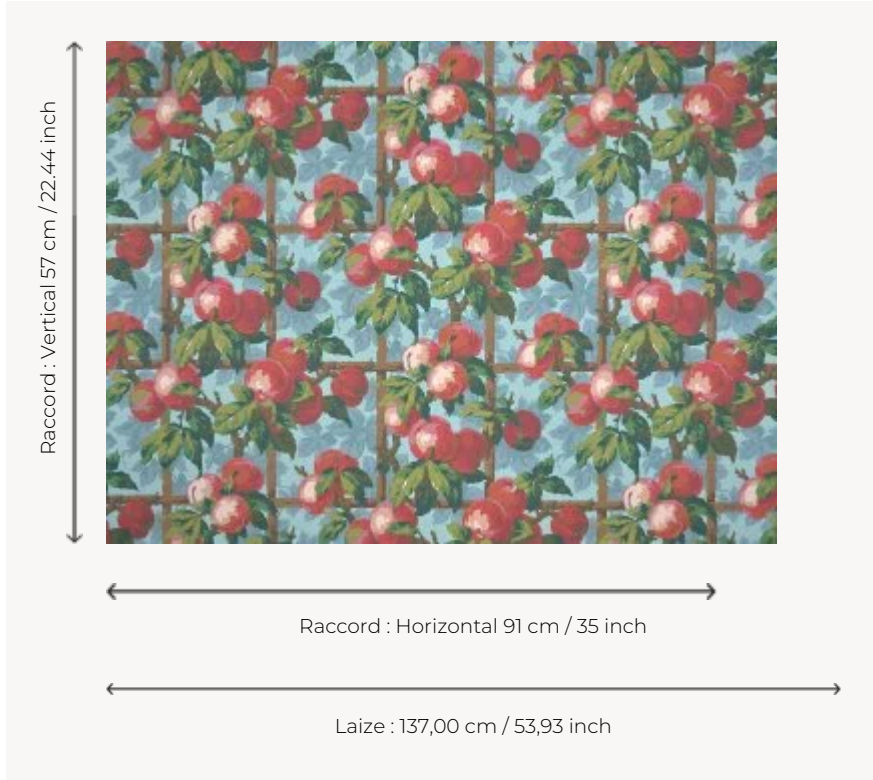

FP094002 GALLA

This cheerful, colourful design of apples on trellis printed in wide width reproduces a wallpaper from the first half of the 20th century, kept in the Pierre Frey archives.

FP094002 - Rouge

Pierre Frey

TYPE	Wide width printed wallpapers
SALES UNIT	Available per meter/yard
BACKING	NON WOVEN
COMPOSITION	-
WIDTH	137 cm / 53,93 inch
REPEAT	H: 91 cm - 35,00 inch V: 57 cm - 22,44 inch Half drop repeat
WEIGHT	147 gr / m ²
CARE	
TRIMMING	Pretrimmed
HANGING/REMOVING	Paste the wall Wet removable
CERTIFICATIONS	EUROCLASS B-s1,d0 ASTM E84 Class A
INFORMATION	Use the trim & join marks during installation. Double-cut installation.
BOOK	F9979PPFREY46