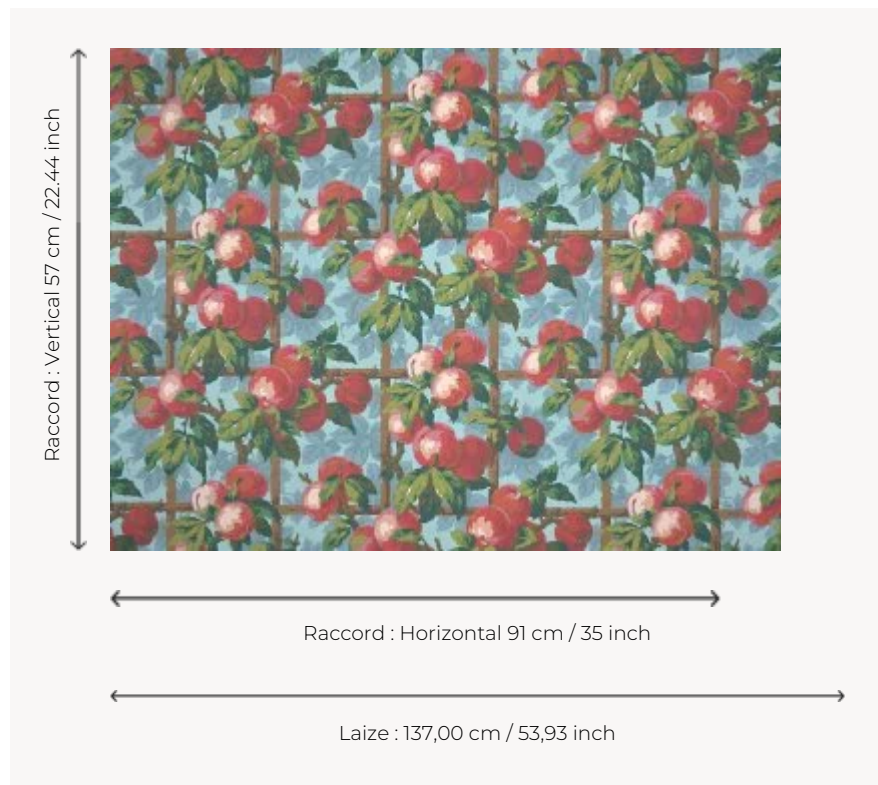

FP094002 GALLA

This cheerful, colourful design of apples on trellis printed in wide width reproduces a wallpaper from the first half of the 20th century, kept in the Pierre Frey archives.

FP094002 - Rouge

Pierre Frey

TYPE	Wide width printed wallpapers
SALES UNIT	Available per meter/yard
BACKING	NON WOVEN
COMPOSITION	-
WIDTH	137 cm / 53,93 inch
REPEAT	H: 91 cm - 35,00 inch V: 57 cm - 22,44 inch Half drop repeat
WEIGHT	147 gr / m ²
CARE	
TRIMMING	Pretrimmed
HANGING/REMOVING	Paste the wall Wet removable
CERTIFICATIONS	EUROCLASS B-s1,d0 ASTM E84 Class A
INFORMATION	Use the trim & join marks during installation. Double-cut installation.
BOOK	F9979PPFREY46