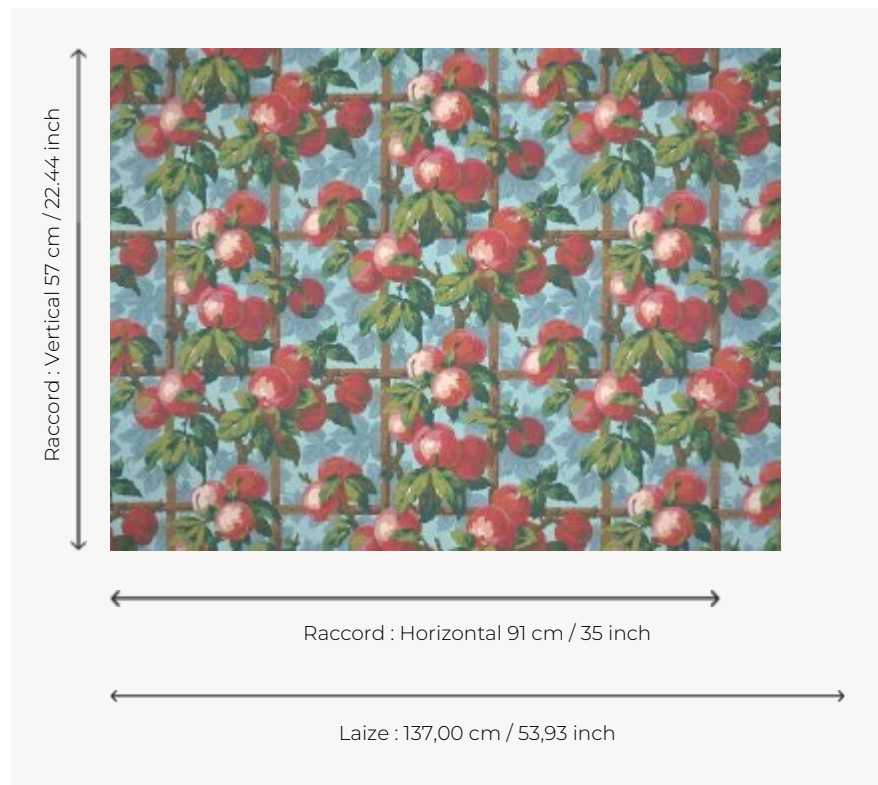

# FP094002 GALLA

This cheerful, colourful design of apples on trellis printed in wide width reproduces a wallpaper from the first half of the 20th century, kept in the Pierre Frey archives.

## Pierre Frey

<b>TYPE</b>	Wide width printed wallpapers
<b>SALES UNIT</b>	Available per meter/yard
<b>BACKING</b>	NON WOVEN
<b>COMPOSITION</b>	-
<b>WIDTH</b>	137 cm / 53,93 inch
<b>REPEAT</b>	H: 91 cm - 35,00 inch V: 57 cm - 22,44 inch Half drop repeat
<b>WEIGHT</b>	147 gr / m <sup>2</sup>
<b>CARE</b>	
<b>TRIMMING</b>	Pretrimmed
<b>HANGING/REMOVING</b>	Paste the wall Wet removable
<b>CERTIFICATIONS</b>	EUROCLASS B-s1,d0 ASTM E84 Class A
<b>INFORMATION</b>	Use the trim & join marks during installation. Double-cut installation.
<b>BOOK</b>	F9979PPFREY46