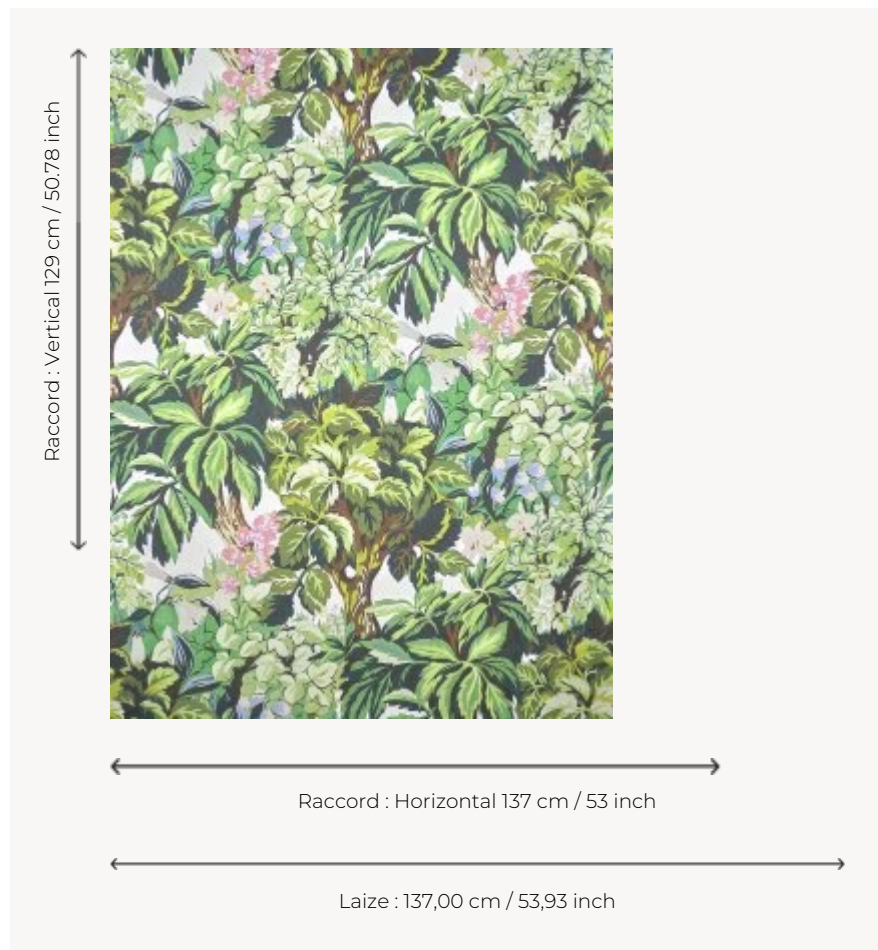

FP095001 KHAO LAK

Inspired by Thai vegetation, between jungle and orchids, this contemporary hand-drawn design is digitally printed in wide width in shades of green.

FP095001 - Lagon

Pierre Frey

TYPE	Wide width printed wallpapers
SALES UNIT	Available per meter/yard
BACKING	NON WOVEN
COMPOSITION	-
WIDTH	137 cm / 53,93 inch
REPEAT	H: 137 cm - 53,00 inch V: 129 cm - 50,78 inch Straight repeat
WEIGHT	147 gr / m ²
CARE	
TRIMMING	Pretrimmed
HANGING/REMOVING	Paste the wall Wet removable
CERTIFICATIONS	EUROCLASS B-s1,d0 ASTM E84 Class A
INFORMATION	Use the trim & join marks during installation. Double-cut installation.
BOOK	F9979PPFREY46