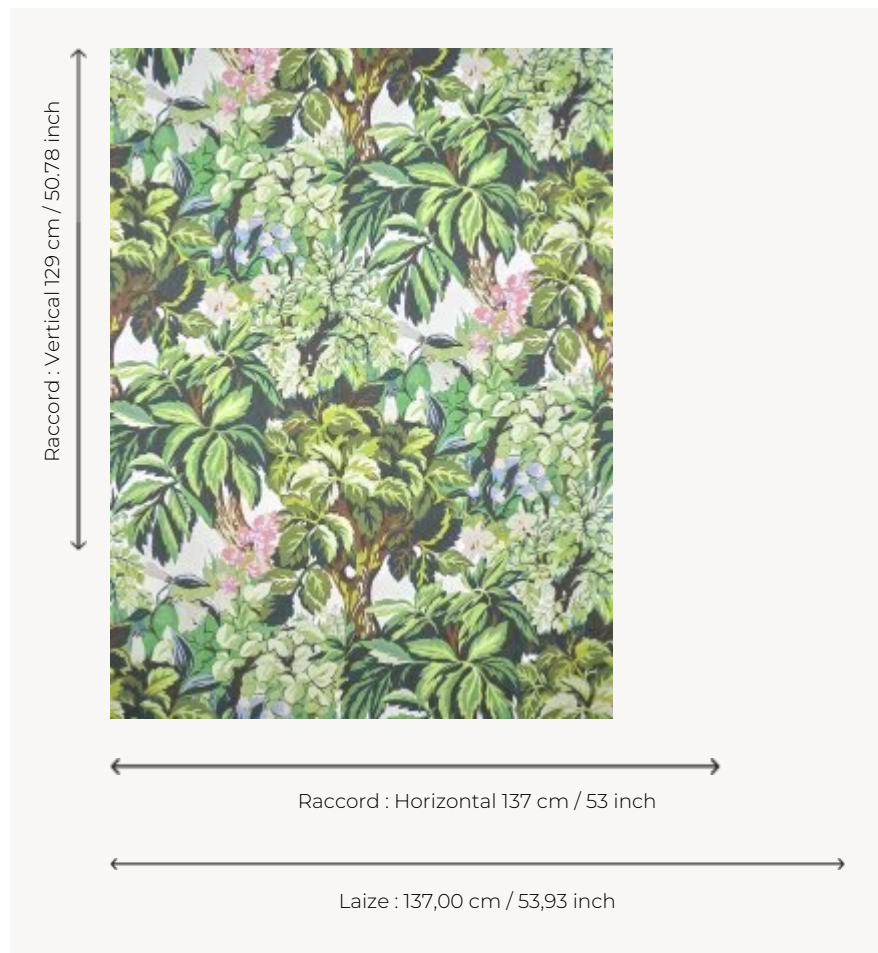

FP095001 KHAO LAK

Inspired by Thai vegetation, between jungle and orchids, this contemporary hand-drawn design is digitally printed in wide width in shades of green.

FP095001 - Lagon

Pierre Frey

TYPE	Wide width printed wallpapers
SALES UNIT	Available per meter/yard
BACKING	NON WOVEN
COMPOSITION	-
WIDTH	137 cm / 53,93 inch
REPEAT	H: 137 cm - 53,00 inch V: 129 cm - 50,78 inch Straight repeat
WEIGHT	147 gr / m ²
CARE	
TRIMMING	Pretrimmed
HANGING/REMOVING	Paste the wall Wet removable
CERTIFICATIONS	EUROCLASS B-s1,d0 ASTM E84 Class A
INFORMATION	Use the trim & join marks during installation. Double-cut installation.
BOOK	F9979PPFREY46