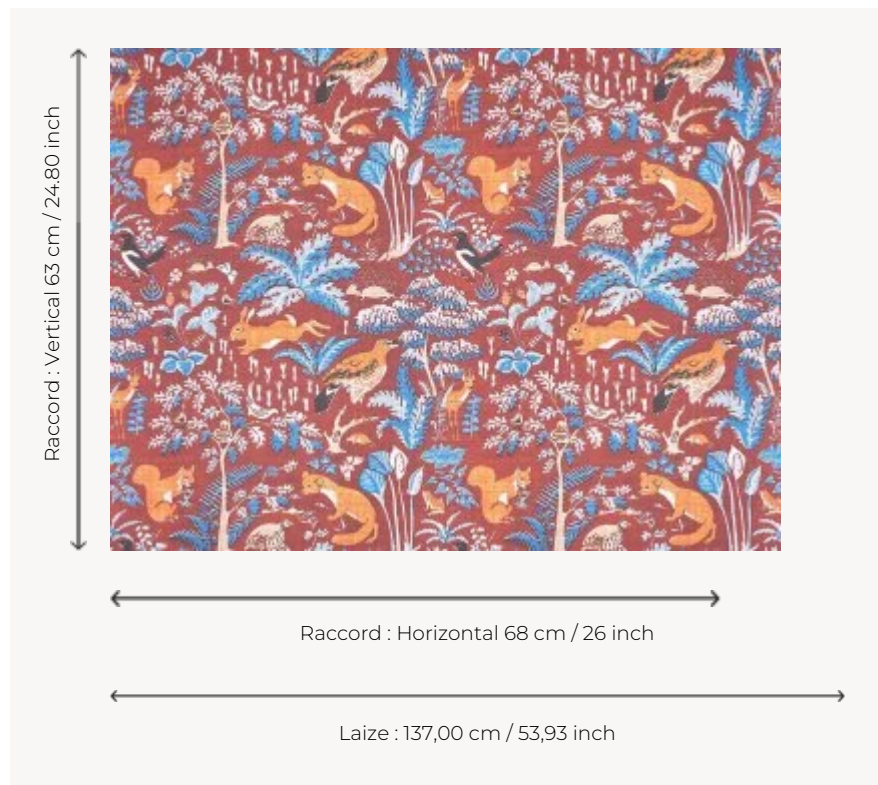

## FP096001 EN FORÊT

A charming forest design with small animals printed in wide width on non-woven backing. EN FORET is inspired by a naive textile printed in the 1950s and kept in the Maison's archives.

### Pierre Frey

<b>TYPE</b>	Wide width printed wallpapers
<b>SALES UNIT</b>	Available per meter/yard
<b>BACKING</b>	NON WOVEN
<b>COMPOSITION</b>	-
<b>WIDTH</b>	137 cm / 53,93 inch
<b>REPEAT</b>	H: 68 cm - 26,00 inch V: 63 cm - 24,80 inch Straight repeat
<b>WEIGHT</b>	147 gr / m <sup>2</sup>
<b>CARE</b>	
<b>TRIMMING</b>	Pretrimmed
<b>HANGING/REMOVING</b>	Paste the wall Wet removable
<b>CERTIFICATIONS</b>	EUROCLASS B-s1,d0 ASTM E84 Class A
<b>INFORMATION</b>	Use the trim & join marks during installation. Double-cut installation.
<b>BOOK</b>	F9979PPFREY46