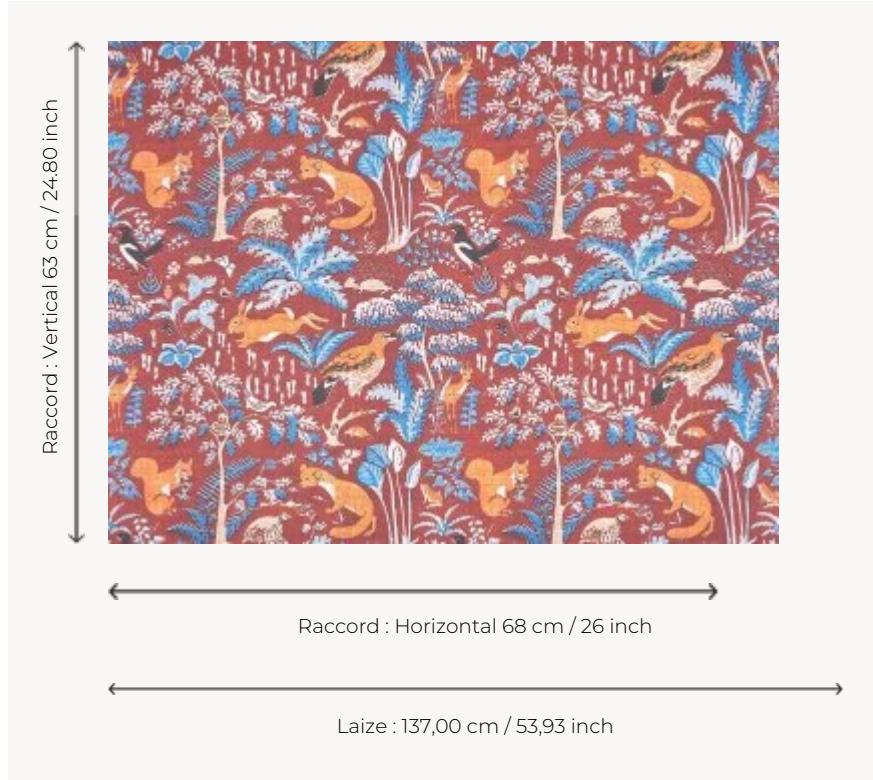

FP096001 EN FORÊT

A charming forest design with small animals printed in wide width on non-woven backing. EN FORET is inspired by a naive textile printed in the 1950s and kept in the Maison's archives.

FP096001 - Ocre

Pierre Frey

TYPE	Wide width printed wallpapers
SALES UNIT	Available per meter/yard
BACKING	NON WOVEN
COMPOSITION	-
WIDTH	137 cm / 53,93 inch
REPEAT	H: 68 cm - 26,00 inch V: 63 cm - 24,80 inch Straight repeat
WEIGHT	147 gr / m ²
CARE	
TRIMMING	Pretrimmed
HANGING/REMOVING	Paste the wall Wet removable
CERTIFICATIONS	EUROCLASS B-s1,d0 ASTM E84 Class A
INFORMATION	Use the trim & join marks during installation. Double-cut installation.
BOOK	F9979PPFREY46

2 Colors

FP096001
Ocre

FP096002
Turquoise