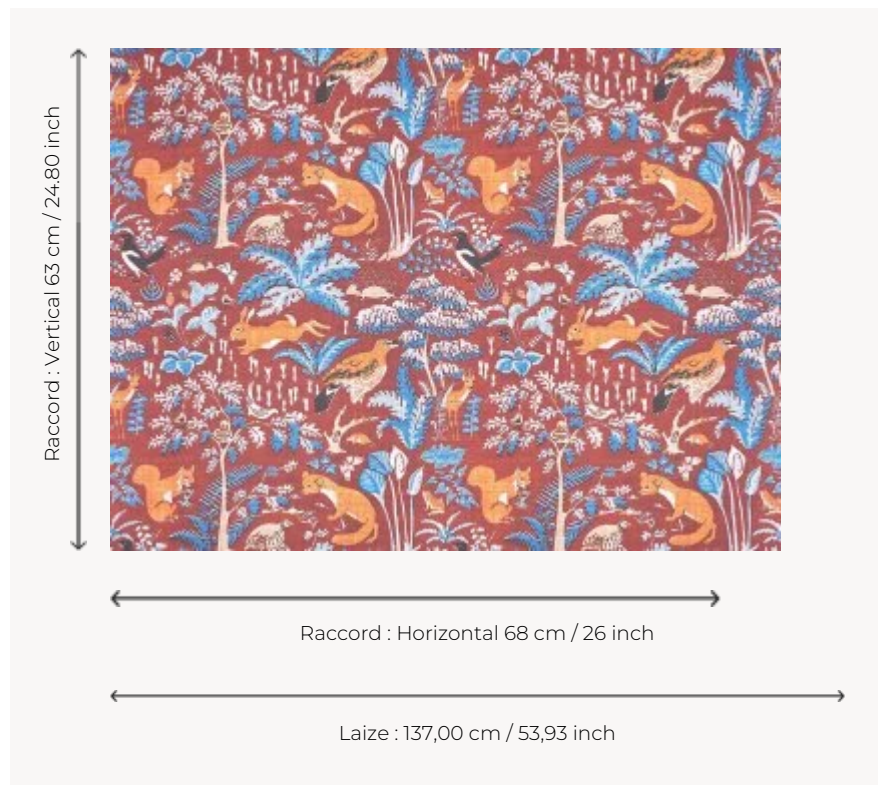

FP096001 EN FORÊT

A charming forest design with small animals printed in wide width on non-woven backing. EN FORET is inspired by a naive textile printed in the 1950s and kept in the Maison's archives.

FP096001 - Ocre

Pierre Frey

TYPE	Wide width printed wallpapers
SALES UNIT	Available per meter/yard
BACKING	NON WOVEN
COMPOSITION	-
WIDTH	137 cm / 53,93 inch
REPEAT	H: 68 cm - 26,00 inch V: 63 cm - 24,80 inch Straight repeat
WEIGHT	147 gr / m ²
CARE	
TRIMMING	Pretrimmed
HANGING/REMOVING	Paste the wall Wet removable
CERTIFICATIONS	EUROCLASS B-s1,d0 ASTM E84 Class A
INFORMATION	Use the trim & join marks during installation. Double-cut installation.
BOOK	F9979PPFREY46

2 Colors

FP096001
Ocre

FP096002
Turquoise