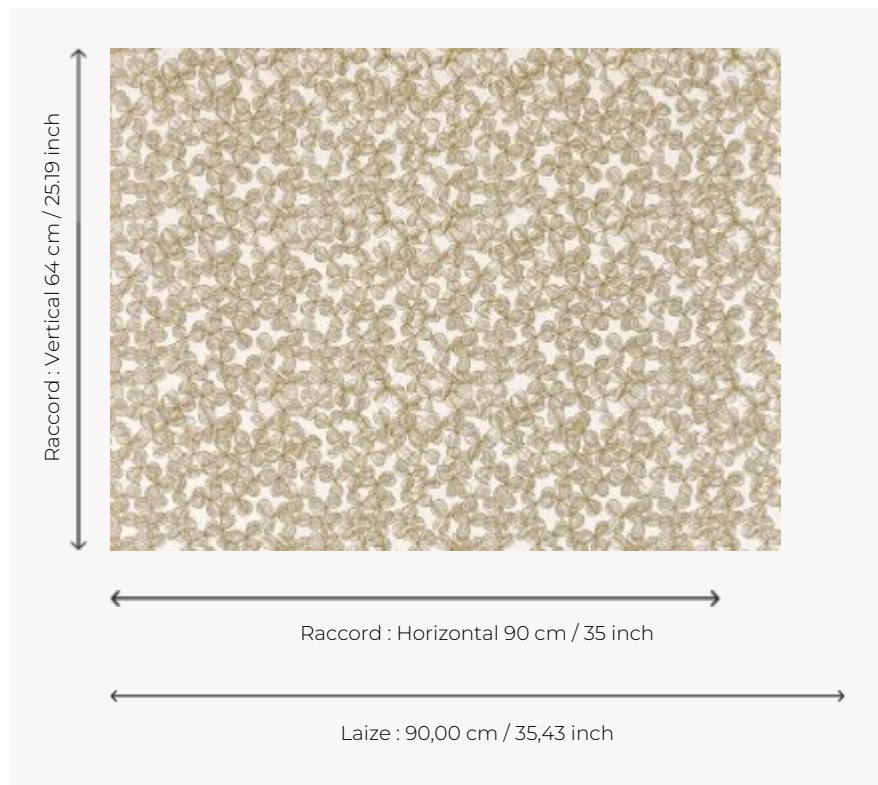

# FP099001 CHANCE

A pattern of shamrocks printed in swelling ink on a silky backing. This contrasting texture adds volume to the wall.

## FP099001 - Sable

## Pierre Frey

<b>TYPE</b>	Wide width printed wallpapers - Embossed patterns
<b>SALES UNIT</b>	Available per meter/yard
<b>BACKING</b>	NON WOVEN
<b>COMPOSITION</b>	100 % Polyester
<b>WIDTH</b>	90 cm / 35,43 inch
<b>REPEAT</b>	H: 90 cm - 35,00 inch V: 64 cm - 25,19 inch Straight repeat
<b>WEIGHT</b>	190 gr / m <sup>2</sup>
<b>CARE</b>	
<b>TRIMMING</b>	Trimmed
<b>HANGING/REMOVING</b>	Paste the wall Dry strippable
<b>CERTIFICATIONS</b>	ASTM E84 Class A EUROCLASS C-s2,d0
<b>BOOK</b>	F9979PPFREY46

### 3 Colors

FP099001  
Sable

FP099002  
Herbe

FP099003  
Charbon