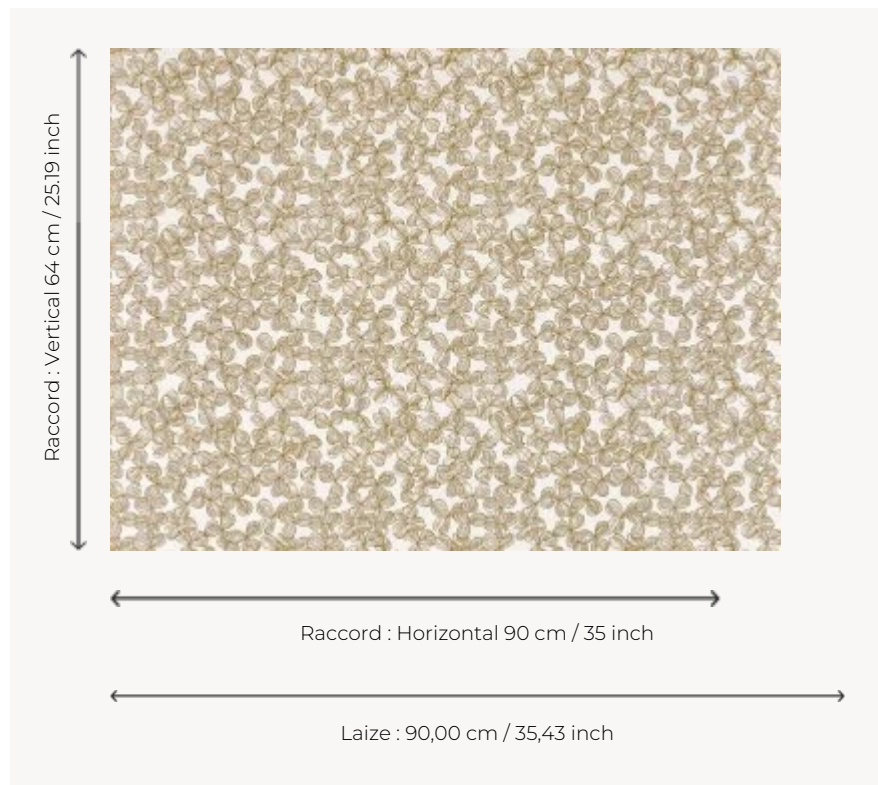

FP099001 CHANCE

A pattern of shamrocks printed in swelling ink on a silky backing. This contrasting texture adds volume to the wall.

FP099001 - Sable

Pierre Frey

TYPE	Wide width printed wallpapers - Embossed patterns
SALES UNIT	Available per meter/yard
BACKING	NON WOVEN
COMPOSITION	100 % Polyester
WIDTH	90 cm / 35,43 inch
REPEAT	H: 90 cm - 35,00 inch V: 64 cm - 25,19 inch Straight repeat
WEIGHT	190 gr / m ²
CARE	
TRIMMING	Trimmed
HANGING/REMOVING	Paste the wall Dry strippable
CERTIFICATIONS	ASTM E84 Class A EUROCLASS C-s2,d0
BOOK	F9979PPFREY46

3 Colors

FP099001
Sable

FP099002
Herbe

FP099003
Charbon