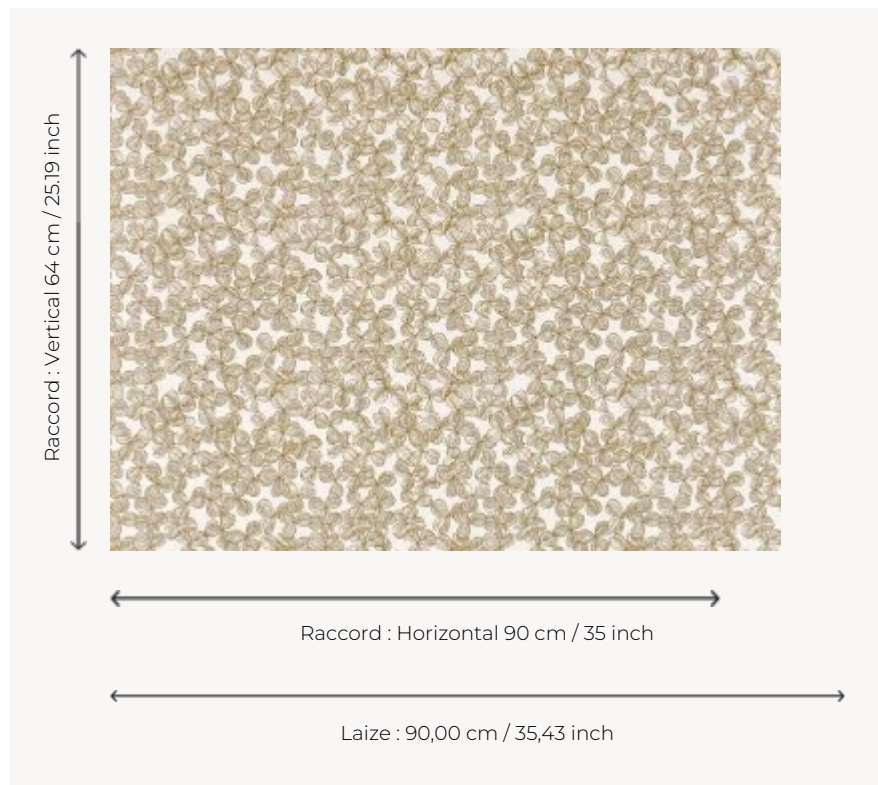

# FP099001 CHANCE

A pattern of shamrocks printed in swelling ink on a silky backing. This contrasting texture adds volume to the wall.

## FP099001 - Sable

## Pierre Frey

<b>TYPE</b>	Wide width printed wallpapers - Embossed patterns
<b>SALES UNIT</b>	Available per meter/yard
<b>BACKING</b>	NON WOVEN
<b>COMPOSITION</b>	100 % Polyester
<b>WIDTH</b>	90 cm / 35,43 inch
<b>REPEAT</b>	H: 90 cm - 35,00 inch V: 64 cm - 25,19 inch Straight repeat
<b>WEIGHT</b>	190 gr / m <sup>2</sup>
<b>CARE</b>	
<b>TRIMMING</b>	Trimmed
<b>HANGING/REMOVING</b>	Paste the wall Dry strippable
<b>CERTIFICATIONS</b>	ASTM E84 Class A EUROCLASS C-s2,d0
<b>BOOK</b>	F9979PPFREY46

### 3 Colors

FP099001  
Sable

FP099002  
Herbe

FP099003  
Charbon