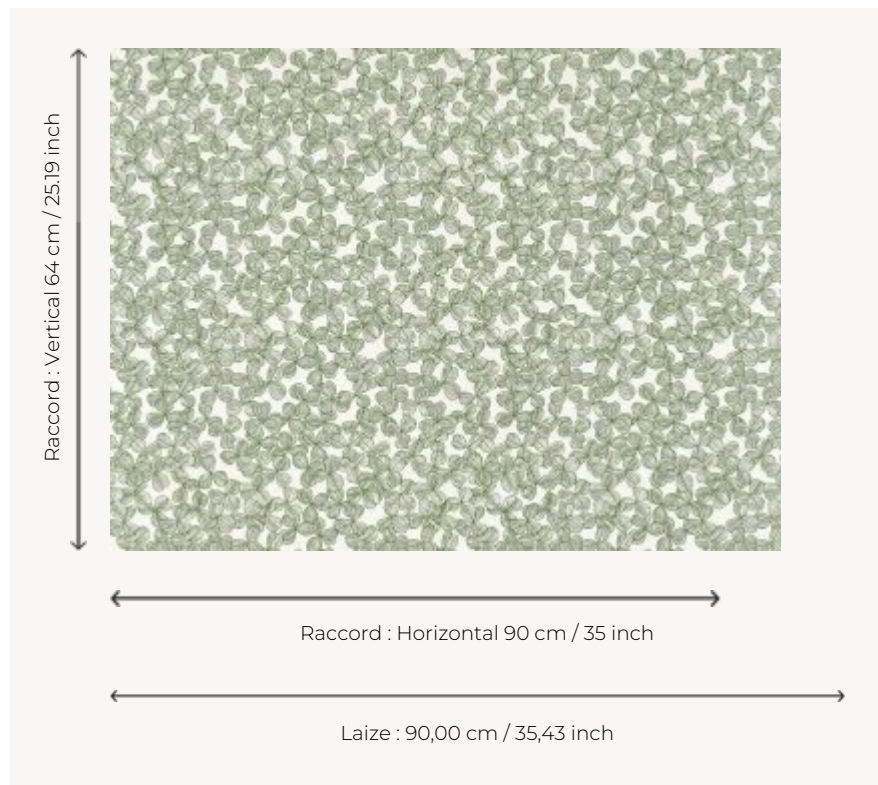

# FP099002 CHANCE

A pattern of shamrocks printed in swelling ink on a silky backing. This contrasting texture adds volume to the wall.

## Pierre Frey

<b>TYPE</b>	Wide width printed wallpapers - Embossed patterns
<b>SALES UNIT</b>	Available per meter/yard
<b>BACKING</b>	NON WOVEN
<b>COMPOSITION</b>	100 % Polyester
<b>WIDTH</b>	90 cm / 35,43 inch
<b>REPEAT</b>	H: 90 cm - 35,00 inch V: 64 cm - 25,19 inch Straight repeat
<b>WEIGHT</b>	190 gr / m <sup>2</sup>
<b>CARE</b>	
<b>TRIMMING</b>	Trimmed
<b>HANGING/REMOVING</b>	Paste the wall Dry strippable
<b>CERTIFICATIONS</b>	ASTM E84 Class A EUROCLASS C-s2,d0
<b>BOOK</b>	F9979PPFREY46