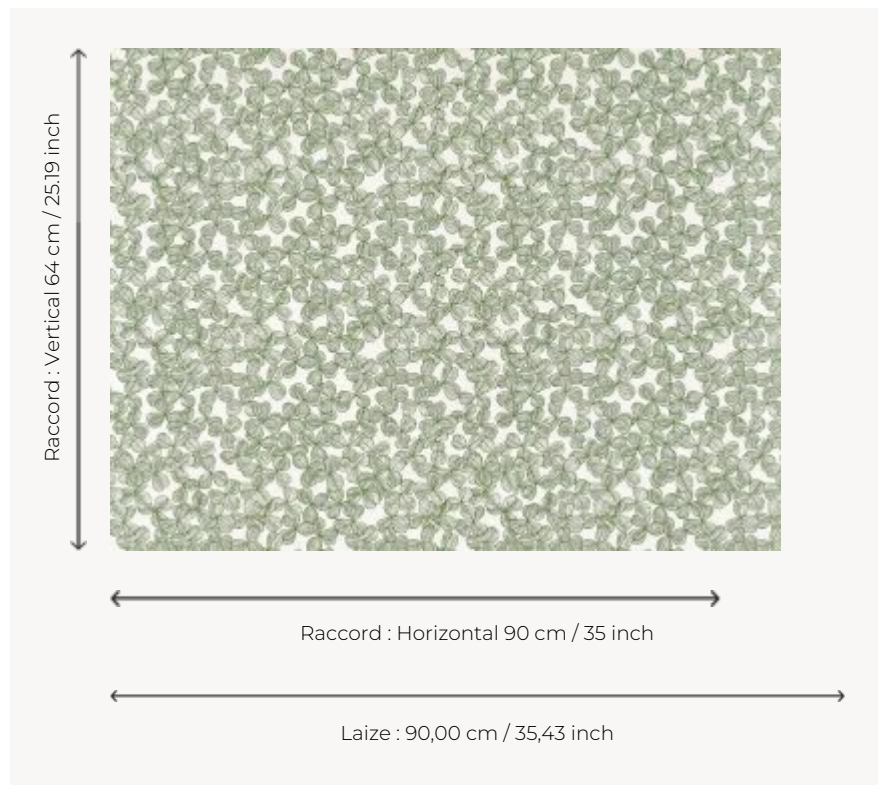

FP099002 CHANCE

A pattern of shamrocks printed in swelling ink on a silky backing. This contrasting texture adds volume to the wall.

FP099002 - Herbe

Pierre Frey

TYPE	Wide width printed wallpapers - Embossed patterns
SALES UNIT	Available per meter/yard
BACKING	NON WOVEN
COMPOSITION	100 % Polyester
WIDTH	90 cm / 35,43 inch
REPEAT	H: 90 cm - 35,00 inch V: 64 cm - 25,19 inch Straight repeat
WEIGHT	190 gr / m ²
CARE	
TRIMMING	Trimmed
HANGING/REMOVING	Paste the wall Dry strippable
CERTIFICATIONS	ASTM E84 Class A EUROCLASS C-s2,d0
BOOK	F9979PPFREY46

3 Colors

FP099001
Sable

FP099002
Herbe

FP099003
Charbon