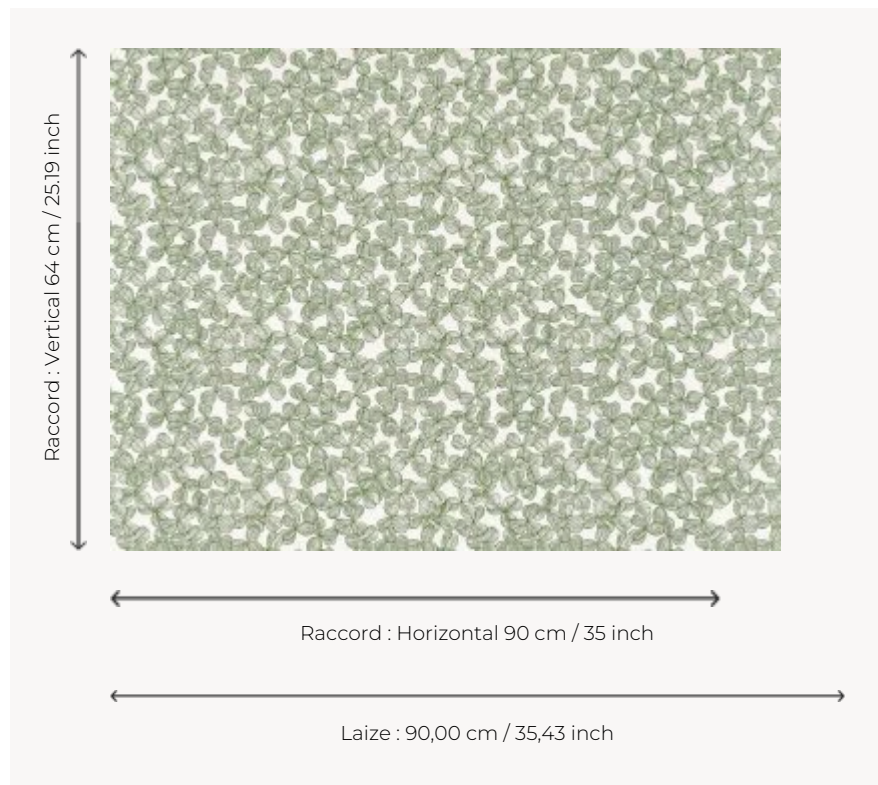

FP099002 CHANCE

A pattern of shamrocks printed in swelling ink on a silky backing. This contrasting texture adds volume to the wall.

FP099002 - Herbe

Pierre Frey

TYPE	Wide width printed wallpapers - Embossed patterns
SALES UNIT	Available per meter/yard
BACKING	NON WOVEN
COMPOSITION	100 % Polyester
WIDTH	90 cm / 35,43 inch
REPEAT	H: 90 cm - 35,00 inch V: 64 cm - 25,19 inch Straight repeat
WEIGHT	190 gr / m ²
CARE	
TRIMMING	Trimmed
HANGING/REMOVING	Paste the wall Dry strippable
CERTIFICATIONS	ASTM E84 Class A EUROCLASS C-s2,d0
BOOK	F9979PPFREY46

3 Colors

FP099001
Sable

FP099002
Herbe

FP099003
Charbon