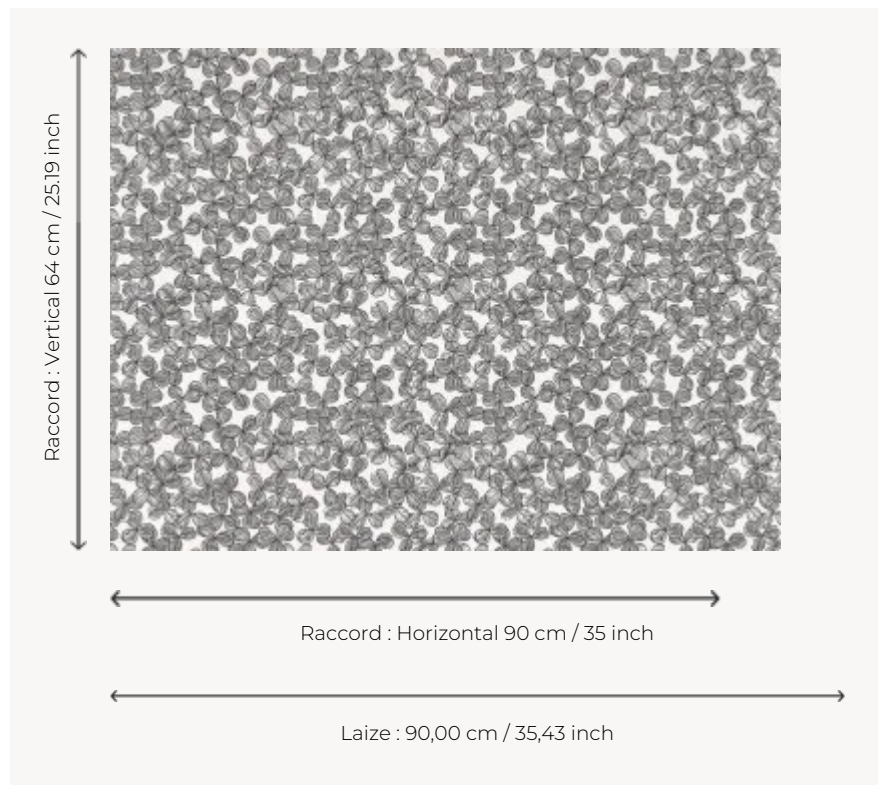

FP099003 CHANCE

A pattern of shamrocks printed in swelling ink on a silky backing. This contrasting texture adds volume to the wall.

FP099003 - Charbon

Pierre Frey

| | |
|-------------------------|---|
| TYPE | Wide width printed wallpapers - Embossed patterns |
| SALES UNIT | Available per meter/yard |
| BACKING | NON WOVEN |
| COMPOSITION | 100 % Polyester |
| WIDTH | 90 cm / 35,43 inch |
| REPEAT | H: 90 cm - 35,00 inch V: 64 cm - 25,19 inch Straight repeat |
| WEIGHT | 190 gr / m ² |
| CARE |  |
| TRIMMING | Trimmed |
| HANGING/REMOVING | Paste the wall Dry strippable |
| CERTIFICATIONS | ASTM E84 Class A EUROCLASS C-s2,d0 |
| BOOK | F9979PPFREY46 |