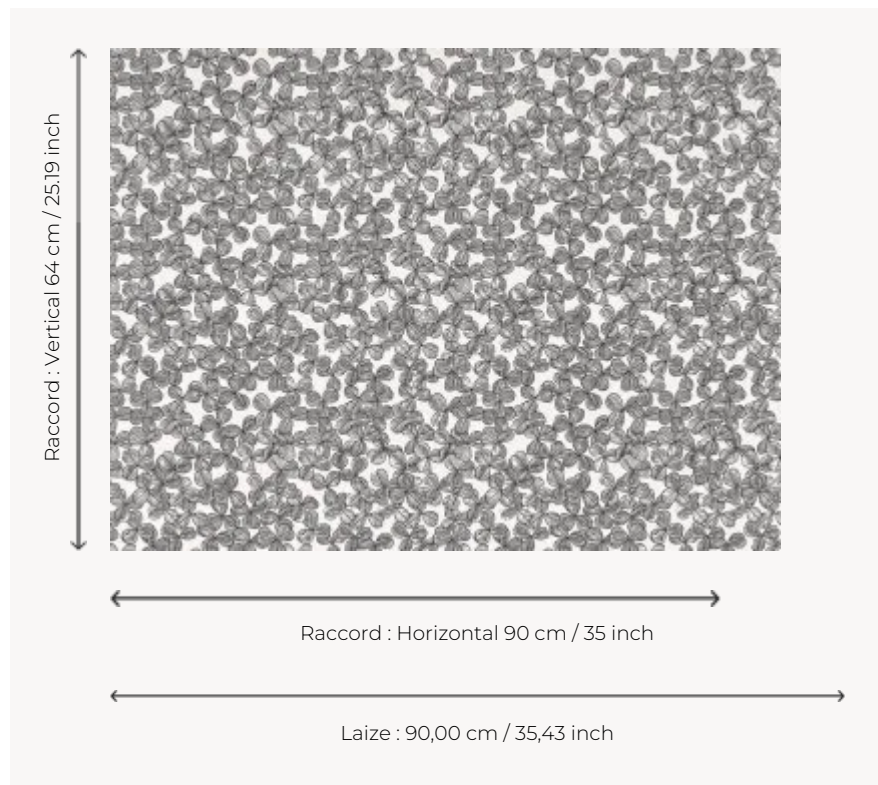

FP099003 CHANCE

A pattern of shamrocks printed in swelling ink on a silky backing. This contrasting texture adds volume to the wall.

FP099003 - Charbon

Pierre Frey

TYPE	Wide width printed wallpapers - Embossed patterns
SALES UNIT	Available per meter/yard
BACKING	NON WOVEN
COMPOSITION	100 % Polyester
WIDTH	90 cm / 35,43 inch
REPEAT	H: 90 cm - 35,00 inch V: 64 cm - 25,19 inch Straight repeat
WEIGHT	190 gr / m ²
CARE	
TRIMMING	Trimmed
HANGING/REMOVING	Paste the wall Dry strippable
CERTIFICATIONS	ASTM E84 Class A EUROCLASS C-s2,d0
BOOK	F9979PPFREY46