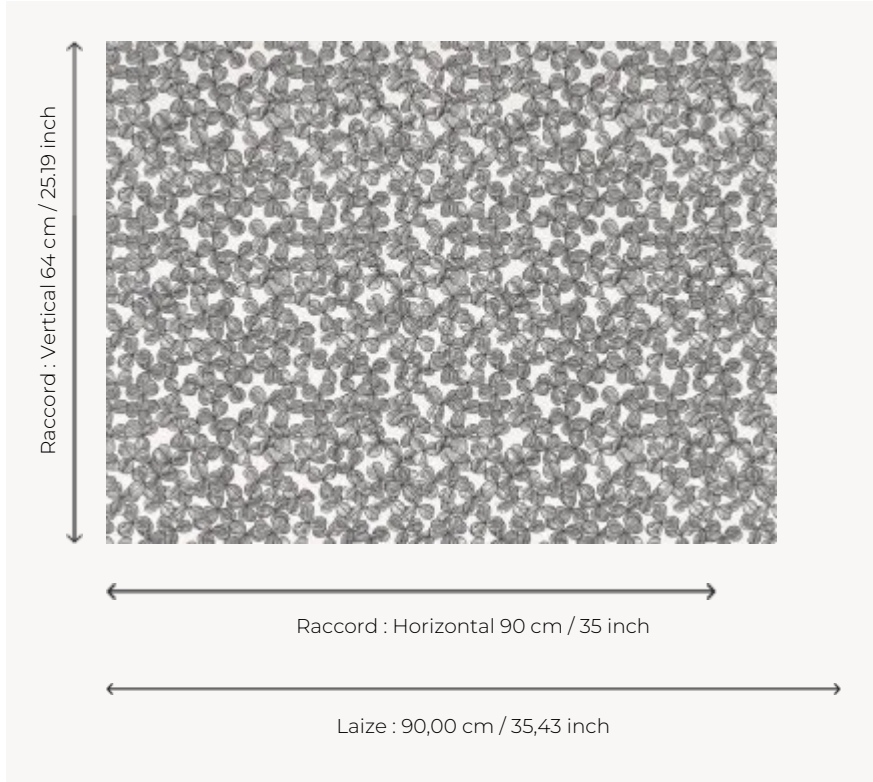

FP099003 CHANCE

A pattern of shamrocks printed in swelling ink on a silky backing. This contrasting texture adds volume to the wall.

FP099003 - Charbon

Pierre Frey

TYPE	Wide width printed wallpapers - Embossed patterns
SALES UNIT	Available per meter/yard
BACKING	NON WOVEN
COMPOSITION	100 % Polyester
WIDTH	90 cm / 35,43 inch
REPEAT	H: 90 cm - 35,00 inch V: 64 cm - 25,19 inch Straight repeat
WEIGHT	190 gr / m ²
CARE	
TRIMMING	Trimmed
HANGING/REMOVING	Paste the wall Dry strippable
CERTIFICATIONS	ASTM E84 Class A EUROCLASS C-s2,d0
BOOK	F9979PPFREY46

3 Colors

FP099001
Sable

FP099002
Herbe

FP099003
Charbon