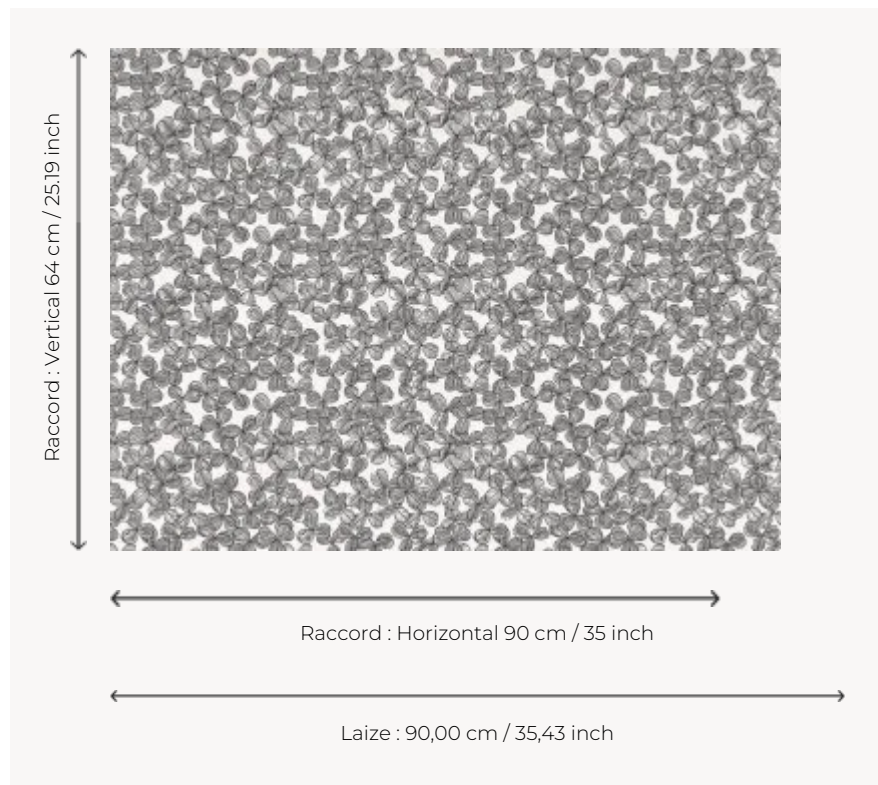

# FP099003 CHANCE

A pattern of shamrocks printed in swelling ink on a silky backing. This contrasting texture adds volume to the wall.

## Pierre Frey

|                         |   |
|-------------------------|---|
| <b>TYPE</b>             | Wide width printed wallpapers - Embossed patterns                                   |
| <b>SALES UNIT</b>       | Available per meter/yard  |
| <b>BACKING</b>          | NON WOVEN   |
| <b>COMPOSITION</b>      | 100 % Polyester   |
| <b>WIDTH</b>            | 90 cm / 35,43 inch  |
| <b>REPEAT</b>           | H: 90 cm - 35,00 inch<br>V: 64 cm - 25,19 inch<br>Straight repeat                   |
| <b>WEIGHT</b>           | 190 gr / m <sup>2</sup>   |
| <b>CARE</b>             |  |
| <b>TRIMMING</b>         | Trimmed   |
| <b>HANGING/REMOVING</b> | Paste the wall<br>Dry strippable  |
| <b>CERTIFICATIONS</b>   | ASTM E84 Class A<br>EUROCLASS C-s2,d0   |
| <b>BOOK</b>             | F9979PPFREY46   |