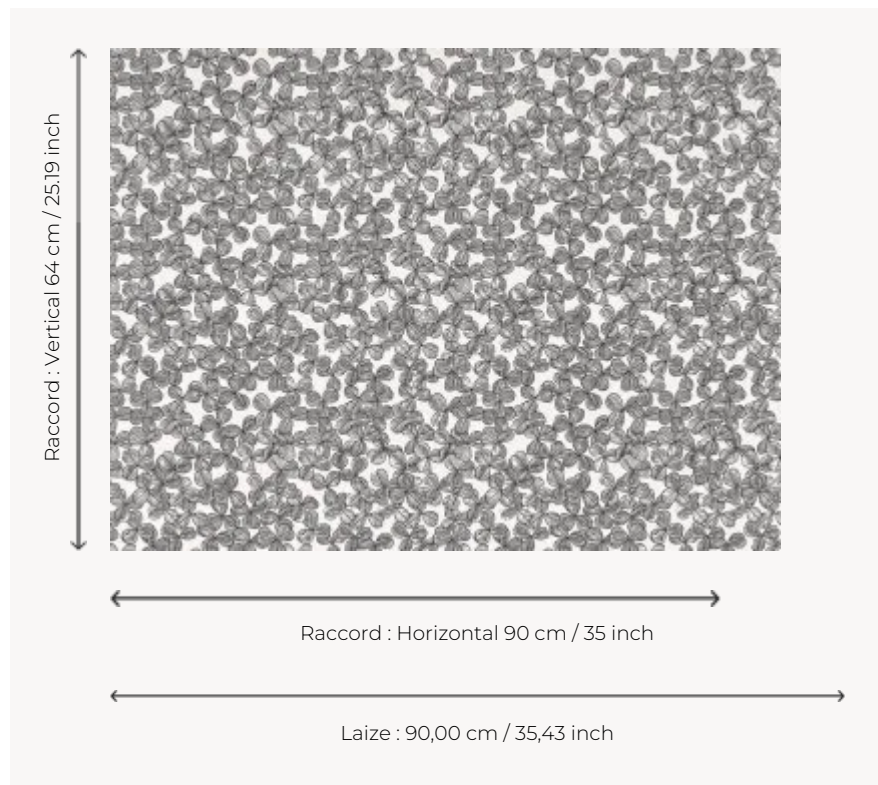

# FP099003 CHANCE

A pattern of shamrocks printed in swelling ink on a silky backing. This contrasting texture adds volume to the wall.

## Pierre Frey

<b>TYPE</b>	Wide width printed wallpapers - Embossed patterns
<b>SALES UNIT</b>	Available per meter/yard
<b>BACKING</b>	NON WOVEN
<b>COMPOSITION</b>	100 % Polyester
<b>WIDTH</b>	90 cm / 35,43 inch
<b>REPEAT</b>	H: 90 cm - 35,00 inch V: 64 cm - 25,19 inch Straight repeat
<b>WEIGHT</b>	190 gr / m <sup>2</sup>
<b>CARE</b>	
<b>TRIMMING</b>	Trimmed
<b>HANGING/REMOVING</b>	Paste the wall Dry strippable
<b>CERTIFICATIONS</b>	ASTM E84 Class A EUROCLASS C-s2,d0
<b>BOOK</b>	F9979PPFREY46