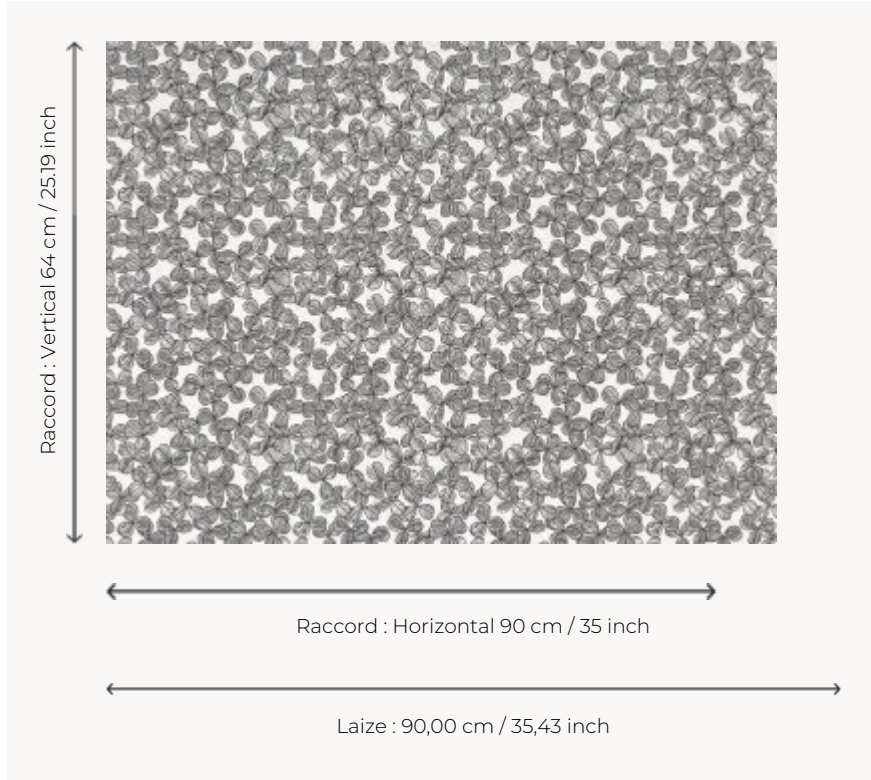

FP099003 CHANCE

A pattern of shamrocks printed in swelling ink on a silky backing. This contrasting texture adds volume to the wall.

FP099003 - Charbon

Pierre Frey

TYPE	Wide width printed wallpapers - Embossed patterns
SALES UNIT	Available per meter/yard
BACKING	NON WOVEN
COMPOSITION	100 % Polyester
WIDTH	90 cm / 35,43 inch
REPEAT	H: 90 cm - 35,00 inch V: 64 cm - 25,19 inch Straight repeat
WEIGHT	190 gr / m ²
CARE	
TRIMMING	Trimmed
HANGING/REMOVING	Paste the wall Dry strippable
CERTIFICATIONS	ASTM E84 Class A EUROCLASS C-s2,d0
BOOK	F9979PPFREY46

3 Colors

FP099001
Sable

FP099002
Herbe

FP099003
Charbon