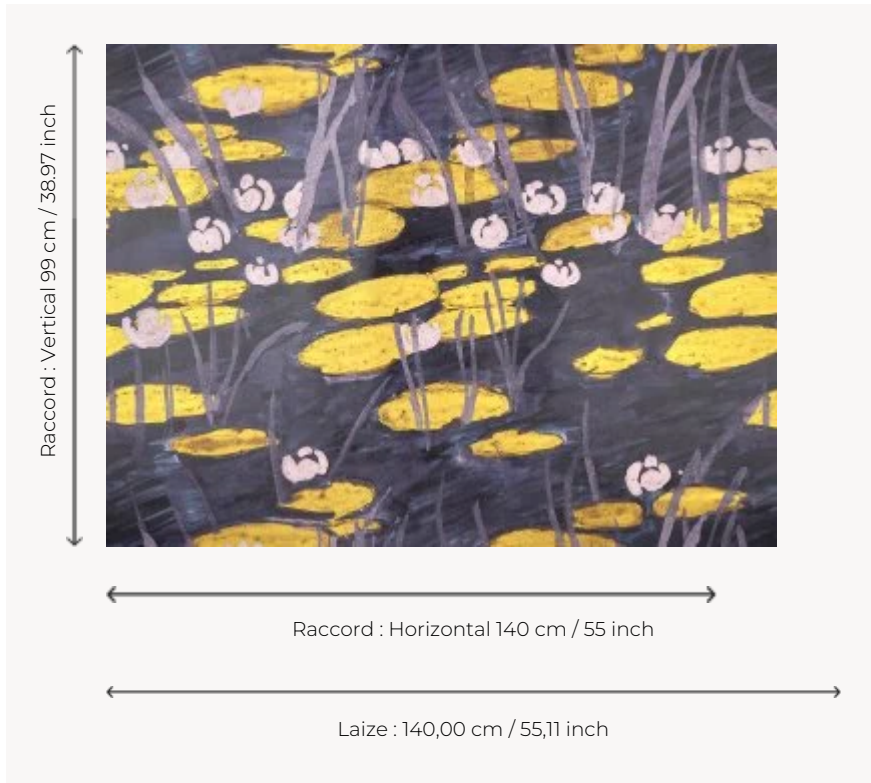

# FP103001 LOTUS

A bold reinterpretation of an early 20th-century design preserved in the Pierre Frey archives. The gold base, white lacquered prints and deep colours of this design add sophistication and elegance.

## Pierre Frey

<b>TYPE</b>	Wide width printed wallpapers
<b>SALES UNIT</b>	Available per meter/yard
<b>BACKING</b>	NON WOVEN
<b>COMPOSITION</b>	-
<b>WIDTH</b>	140 cm / 55,11 inch
<b>REPEAT</b>	H: 140 cm - 55,00 inch V: 99 cm - 38,97 inch Straight repeat
<b>WEIGHT</b>	170 gr / m <sup>2</sup>
<b>CARE</b>	
<b>TRIMMING</b>	Not trimmed
<b>HANGING/REMOVING</b>	Paste the wall Strippable
<b>CERTIFICATIONS</b>	EUROCLASS C-s1,d0 ASTM E84 Class A
<b>INFORMATION</b>	Use the trim & join marks during installation. Double-cut installation.
<b>BOOK</b>	F9979PPFREY46