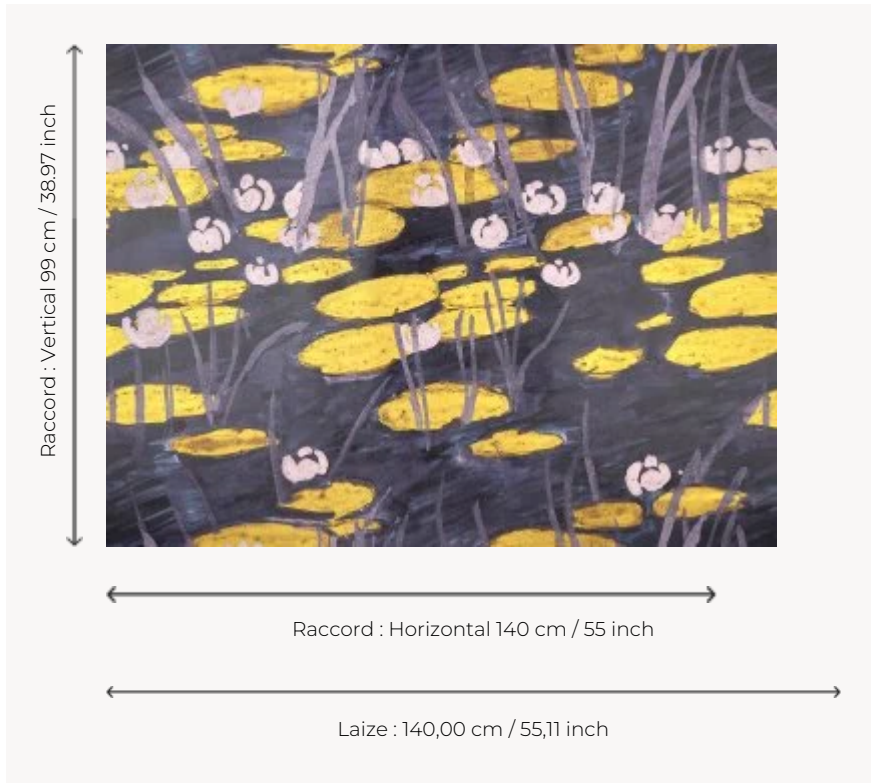

FP103001 LOTUS

A bold reinterpretation of an early 20th-century design preserved in the Pierre Frey archives. The gold base, white lacquered prints and deep colours of this design add sophistication and elegance.

FP103001 - OR

Pierre Frey

TYPE	Wide width printed wallpapers
SALES UNIT	Available per meter/yard
BACKING	NON WOVEN
COMPOSITION	-
WIDTH	140 cm / 55,11 inch
REPEAT	H: 140 cm - 55,00 inch V: 99 cm - 38,97 inch Straight repeat
WEIGHT	170 gr / m ²
CARE	
TRIMMING	Not trimmed
HANGING/REMOVING	Paste the wall Strippable
CERTIFICATIONS	EUROCLASS C-s1,d0 ASTM E84 Class A
INFORMATION	Use the trim & join marks during installation. Double-cut installation.
BOOK	F9979PPFREY46