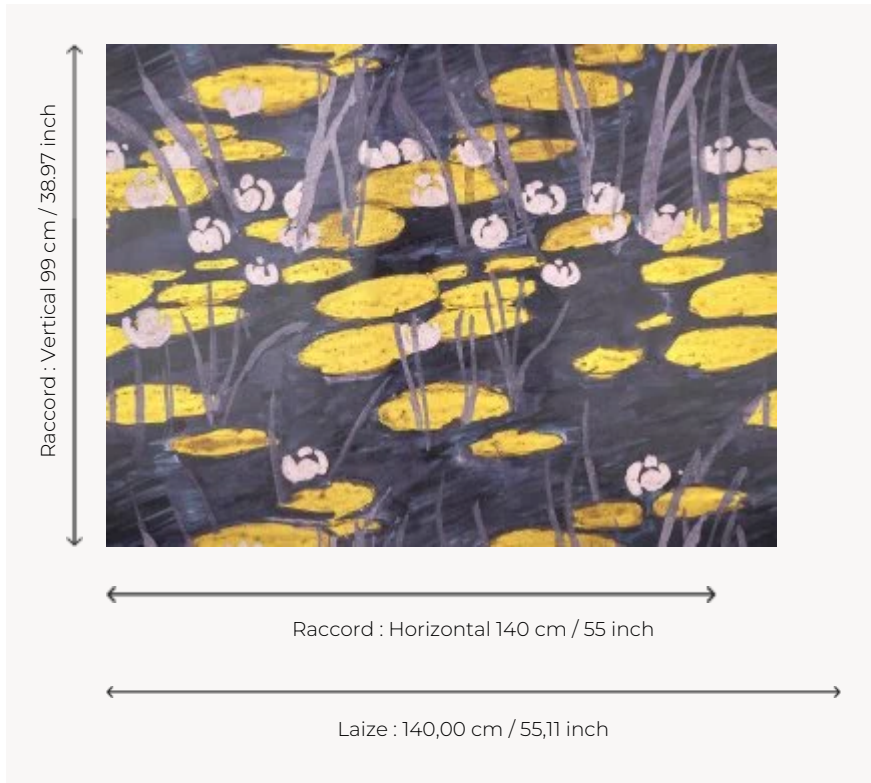

# FP103001 LOTUS

A bold reinterpretation of an early 20th-century design preserved in the Pierre Frey archives. The gold base, white lacquered prints and deep colours of this design add sophistication and elegance.

## Pierre Frey

<b>TYPE</b>	Wide width printed wallpapers
<b>SALES UNIT</b>	Available per meter/yard
<b>BACKING</b>	NON WOVEN
<b>COMPOSITION</b>	-
<b>WIDTH</b>	140 cm / 55,11 inch
<b>REPEAT</b>	H: 140 cm - 55,00 inch V: 99 cm - 38,97 inch Straight repeat
<b>WEIGHT</b>	170 gr / m <sup>2</sup>
<b>CARE</b>	
<b>TRIMMING</b>	Not trimmed
<b>HANGING/REMOVING</b>	Paste the wall Strippable
<b>CERTIFICATIONS</b>	EUROCLASS C-s1,d0 ASTM E84 Class A
<b>INFORMATION</b>	Use the trim & join marks during installation. Double-cut installation.
<b>BOOK</b>	F9979PPFREY46