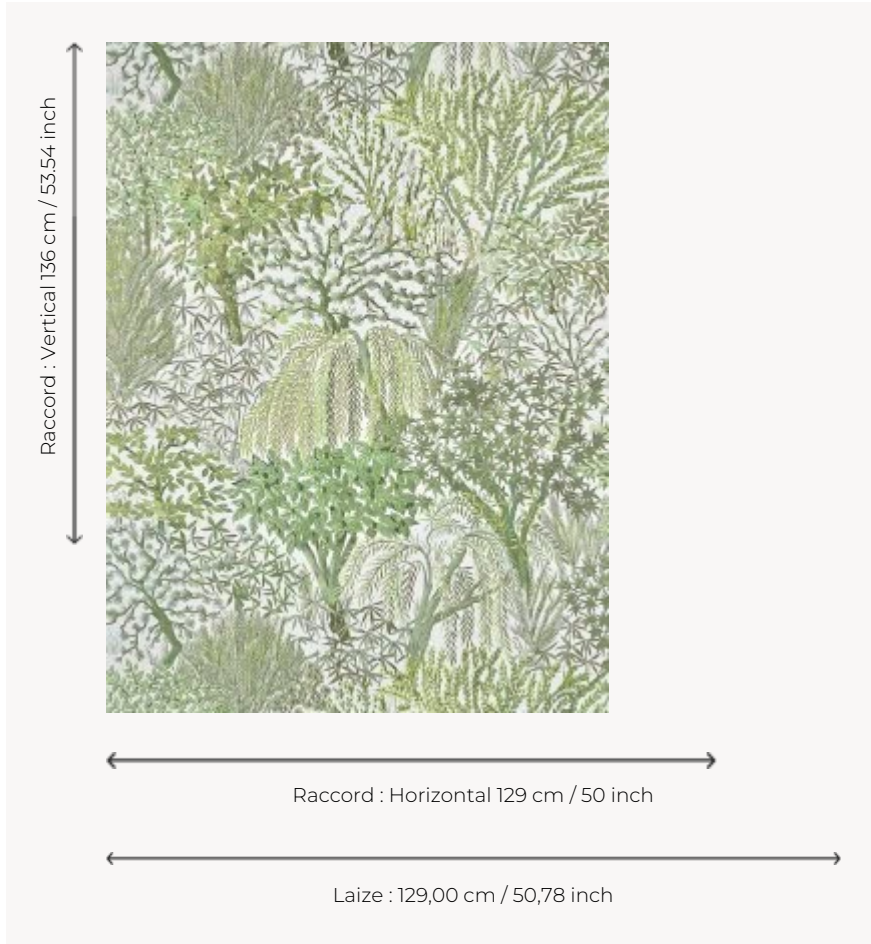

FP104001 ELDORADO

Type 2 high-performance wallpaper inspired by botany, this superb wide width wallcovering features luxuriant plants and flowers. A veritable garden of pleasure and celebration, this bucolic vegetation invites you to stroll among its abundant range of colours.

FP104001 - VERDURE

Pierre Frey

| | |
|-------------------------|--|
| TYPE | Wide width printed wallpapers - Vinyls |
| SALES UNIT | Available per meter/yard |
| BACKING | OSNABURG |
| COMPOSITION | 100 % Vinyl |
| WIDTH | 129 cm / 50,78 inch |
| REPEAT | H: 129 cm - 50,00 inch V: 136 cm - 53,54 inch Half drop repeat |
| WEIGHT | 455 gr / m ² |
| CARE |  |
| TRIMMING | Trimmed |
| HANGING/REMOVING | Paste the wall Wet removable |
| CERTIFICATIONS | ASTM E84 Class A |
| BOOK | F9979PPFREY46 |

2 Colors

FP104001
VERDURE

FP104002
FORET