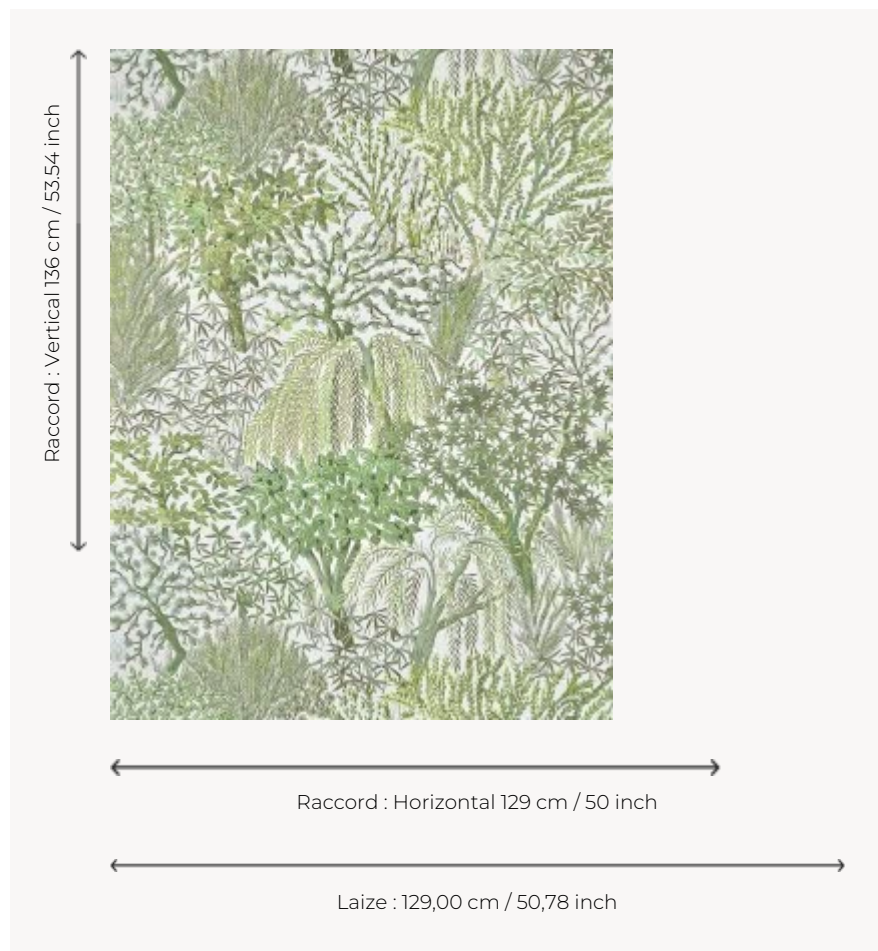

FP104001 ELDORADO

Type 2 high-performance wallpaper inspired by botany, this superb wide width wallcovering features luxuriant plants and flowers. A veritable garden of pleasure and celebration, this bucolic vegetation invites you to stroll among its abundant range of colours.

FP104001 - VERDURE

Pierre Frey

TYPE	Wide width printed wallpapers - Vinyls
SALES UNIT	Available per meter/yard
BACKING	OSNABURG
COMPOSITION	100 % Vinyl
WIDTH	129 cm / 50,78 inch
REPEAT	H: 129 cm - 50,00 inch V: 136 cm - 53,54 inch Half drop repeat
WEIGHT	455 gr / m ²
CARE	
TRIMMING	Trimmed
HANGING/REMOVING	Paste the wall Wet removable
CERTIFICATIONS	ASTM E84 Class A
BOOK	F9979PPFREY46

2 Colors

FP104001
VERDURE

FP104002
FORET