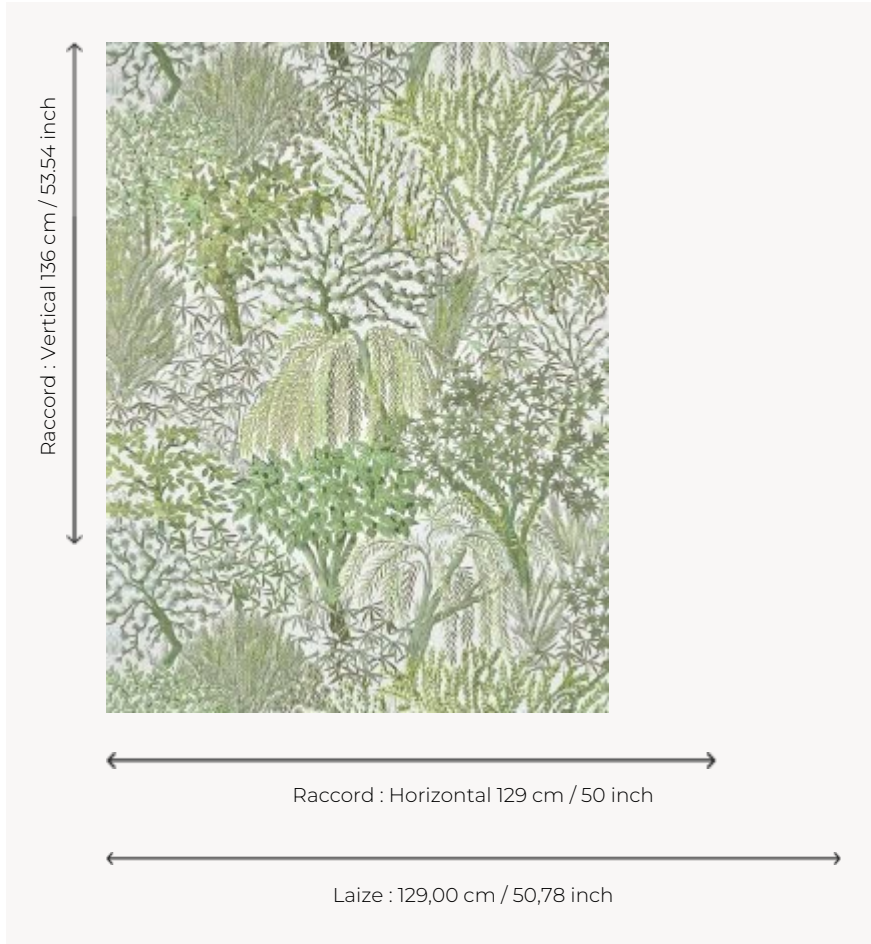

# FP104001 ELDORADO

Type 2 high-performance wallpaper inspired by botany, this superb wide width wallcovering features luxuriant plants and flowers. A veritable garden of pleasure and celebration, this bucolic vegetation invites you to stroll among its abundant range of colours.

## FP104001 - VERDURE

## Pierre Frey

<b>TYPE</b>	Wide width printed wallpapers - Vinyls
<b>SALES UNIT</b>	Available per meter/yard
<b>BACKING</b>	OSNABURG
<b>COMPOSITION</b>	100 % Vinyl
<b>WIDTH</b>	129 cm / 50,78 inch
<b>REPEAT</b>	H: 129 cm - 50,00 inch V: 136 cm - 53,54 inch Half drop repeat
<b>WEIGHT</b>	455 gr / m <sup>2</sup>
<b>CARE</b>	
<b>TRIMMING</b>	Trimmed
<b>HANGING/REMOVING</b>	Paste the wall Wet removable
<b>CERTIFICATIONS</b>	ASTM E84 Class A
<b>BOOK</b>	F9979PPFREY46

## 2 Colors

FP104001  
VERDURE

FP104002  
FORET