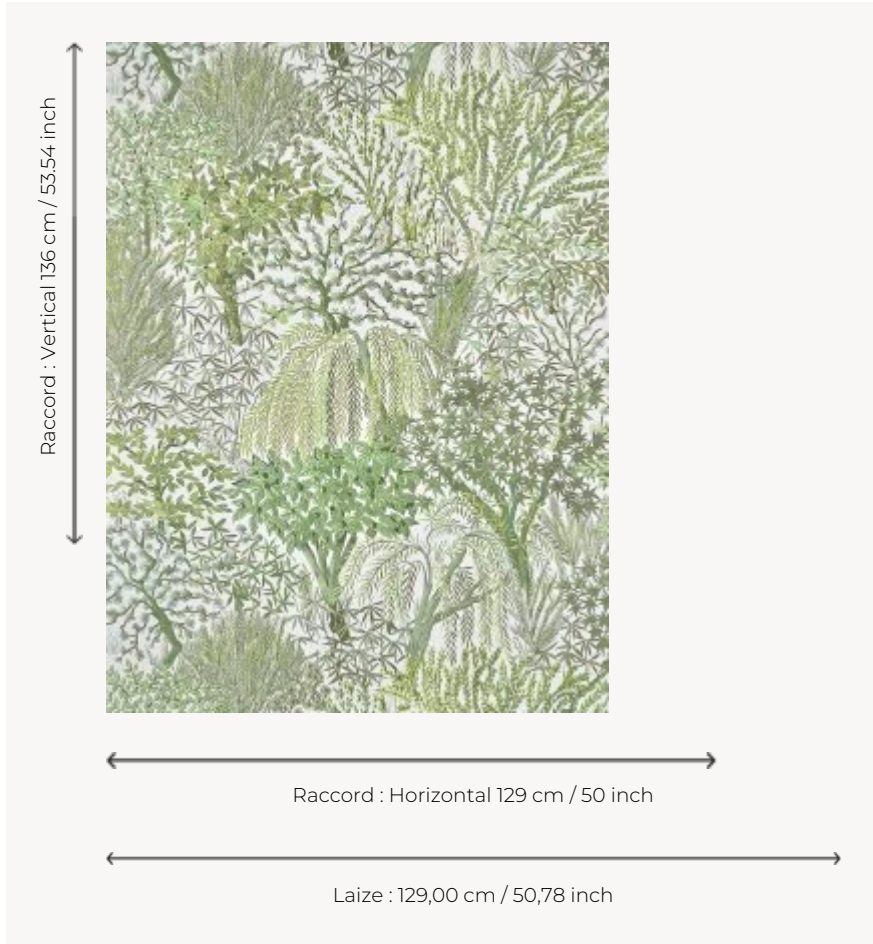

FP104001 ELDORADO

Type 2 high-performance wallpaper inspired by botany, this superb wide width wallcovering features luxuriant plants and flowers. A veritable garden of pleasure and celebration, this bucolic vegetation invites you to stroll among its abundant range of colours.

FP104001 - VERDURE

Pierre Frey

TYPE	Wide width printed wallpapers - Vinyls
SALES UNIT	Available per meter/yard
BACKING	OSNABURG
COMPOSITION	100 % Vinyl
WIDTH	129 cm / 50,78 inch
REPEAT	H: 129 cm - 50,00 inch V: 136 cm - 53,54 inch Half drop repeat
WEIGHT	455 gr / m ²
CARE	
TRIMMING	Trimmed
HANGING/REMOVING	Paste the wall Wet removable
CERTIFICATIONS	ASTM E84 Class A
BOOK	F9979PPFREY46

2 Colors

FP104001
VERDURE

FP104002
FORET