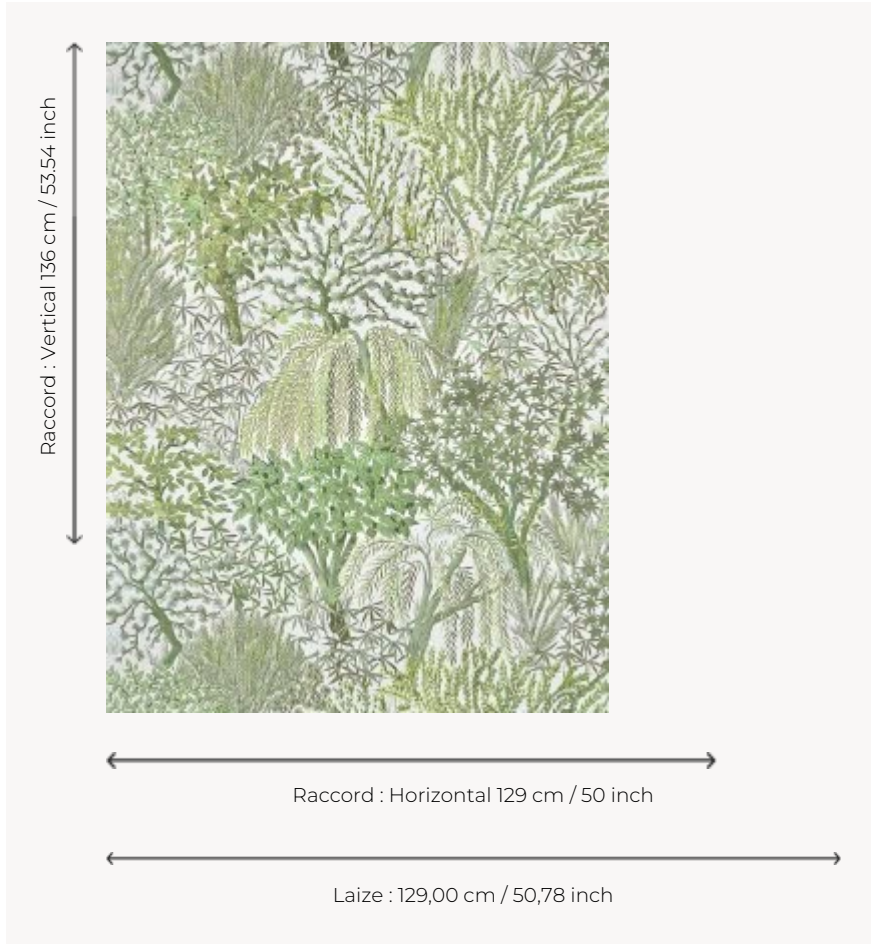

FP104001 ELDORADO

Type 2 high-performance wallpaper inspired by botany, this superb wide width wallcovering features luxuriant plants and flowers. A veritable garden of pleasure and celebration, this bucolic vegetation invites you to stroll among its abundant range of colours.

FP104001 - VERDURE

Pierre Frey

TYPE	Wide width printed wallpapers - Vinyls
SALES UNIT	Available per meter/yard
BACKING	OSNABURG
COMPOSITION	100 % Vinyl
WIDTH	129 cm / 50,78 inch
REPEAT	H: 129 cm - 50,00 inch V: 136 cm - 53,54 inch Half drop repeat
WEIGHT	455 gr / m ²
CARE	
TRIMMING	Trimmed
HANGING/REMOVING	Paste the wall Wet removable
CERTIFICATIONS	ASTM E84 Class A
BOOK	F9979PPFREY46

2 Colors

FP104001
VERDURE

FP104002
FORET