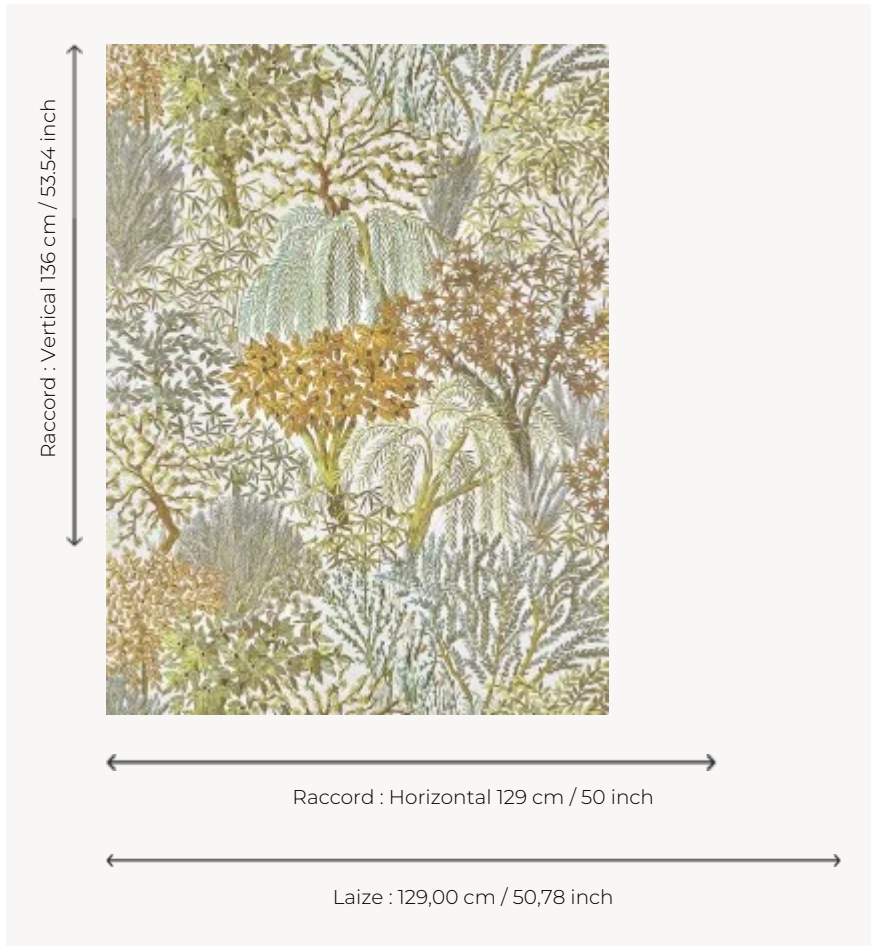

## FP104002 ELDORADO

Type 2 high-performance wallpaper inspired by botany, this superb wide width wallcovering features luxuriant plants and flowers. A veritable garden of pleasure and celebration, this bucolic vegetation invites you to stroll among its abundant range of colours.

### Pierre Frey

<b>TYPE</b>	Wide width printed wallpapers - Vinyls
<b>SALES UNIT</b>	Available per meter/yard
<b>BACKING</b>	OSNABURG
<b>COMPOSITION</b>	100 % Vinyl
<b>WIDTH</b>	129 cm / 50,78 inch
<b>REPEAT</b>	H: 129 cm - 50,00 inch V: 136 cm - 53,54 inch Half drop repeat
<b>WEIGHT</b>	455 gr / m <sup>2</sup>
<b>CARE</b>	
<b>TRIMMING</b>	Trimmed
<b>HANGING/REMOVING</b>	Paste the wall Wet removable
<b>CERTIFICATIONS</b>	ASTM E84 Class A
<b>BOOK</b>	F9979PPFREY46

## 2 Colors

FP104001  
VERDURE

FP104002  
FORET