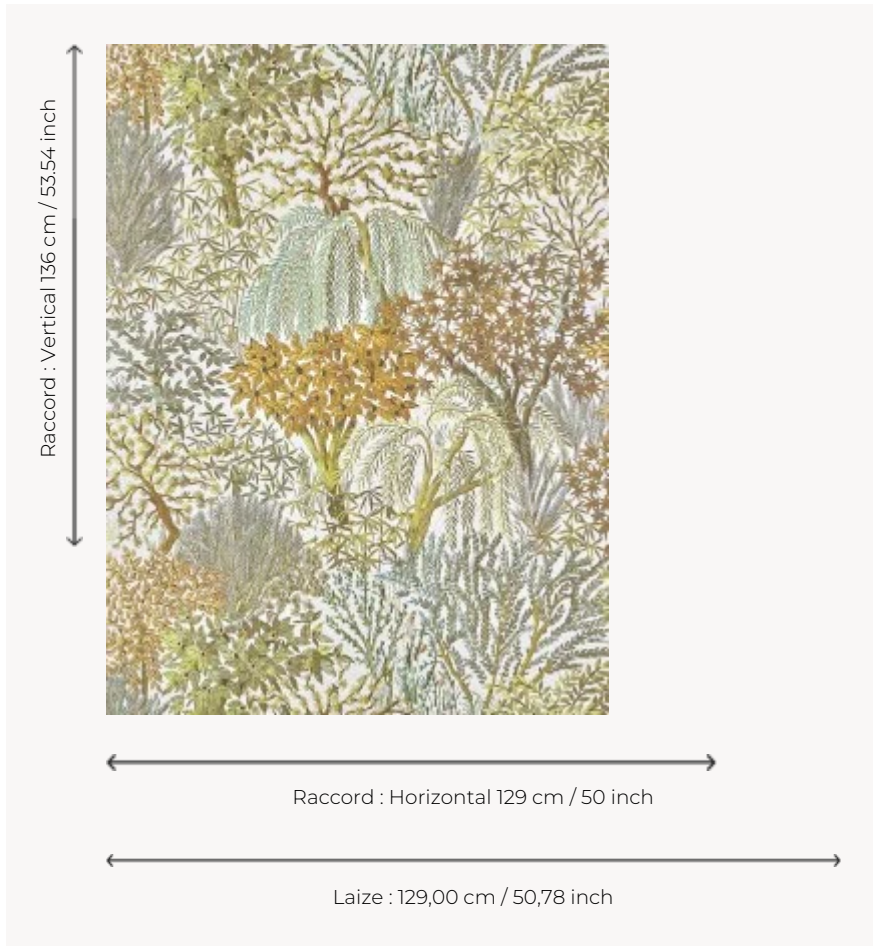

FP104002 ELDORADO

Type 2 high-performance wallpaper inspired by botany, this superb wide width wallcovering features luxuriant plants and flowers. A veritable garden of pleasure and celebration, this bucolic vegetation invites you to stroll among its abundant range of colours.

FP104002 - FORET

Pierre Frey

TYPE	Wide width printed wallpapers - Vinyls
SALES UNIT	Available per meter/yard
BACKING	OSNABURG
COMPOSITION	100 % Vinyl
WIDTH	129 cm / 50,78 inch
REPEAT	H: 129 cm - 50,00 inch V: 136 cm - 53,54 inch Half drop repeat
WEIGHT	455 gr / m ²
CARE	 
TRIMMING	Trimmed
HANGING/REMOVING	Paste the wall Wet removable
CERTIFICATIONS	ASTM E84 Class A
BOOK	F9979PPFREY46

2 Colors

FP104001
VERDURE

FP104002
FORET