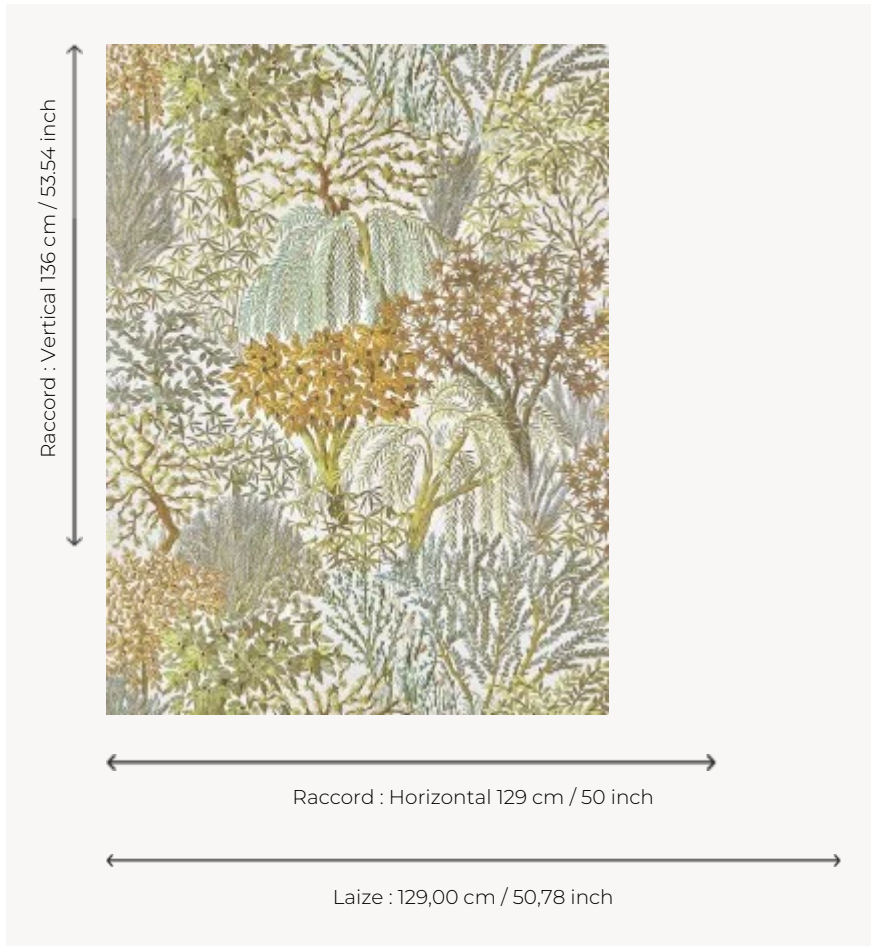

FP104002 ELDORADO

Type 2 high-performance wallpaper inspired by botany, this superb wide width wallcovering features luxuriant plants and flowers. A veritable garden of pleasure and celebration, this bucolic vegetation invites you to stroll among its abundant range of colours.

FP104002 - FORET

Pierre Frey

TYPE	Wide width printed wallpapers - Vinyls
SALES UNIT	Available per meter/yard
BACKING	OSNABURG
COMPOSITION	100 % Vinyl
WIDTH	129 cm / 50,78 inch
REPEAT	H: 129 cm - 50,00 inch V: 136 cm - 53,54 inch Half drop repeat
WEIGHT	455 gr / m ²
CARE	
TRIMMING	Trimmed
HANGING/REMOVING	Paste the wall Wet removable
CERTIFICATIONS	ASTM E84 Class A
BOOK	F9979PPFREY46

2 Colors

FP104001
VERDURE

FP104002
FORET