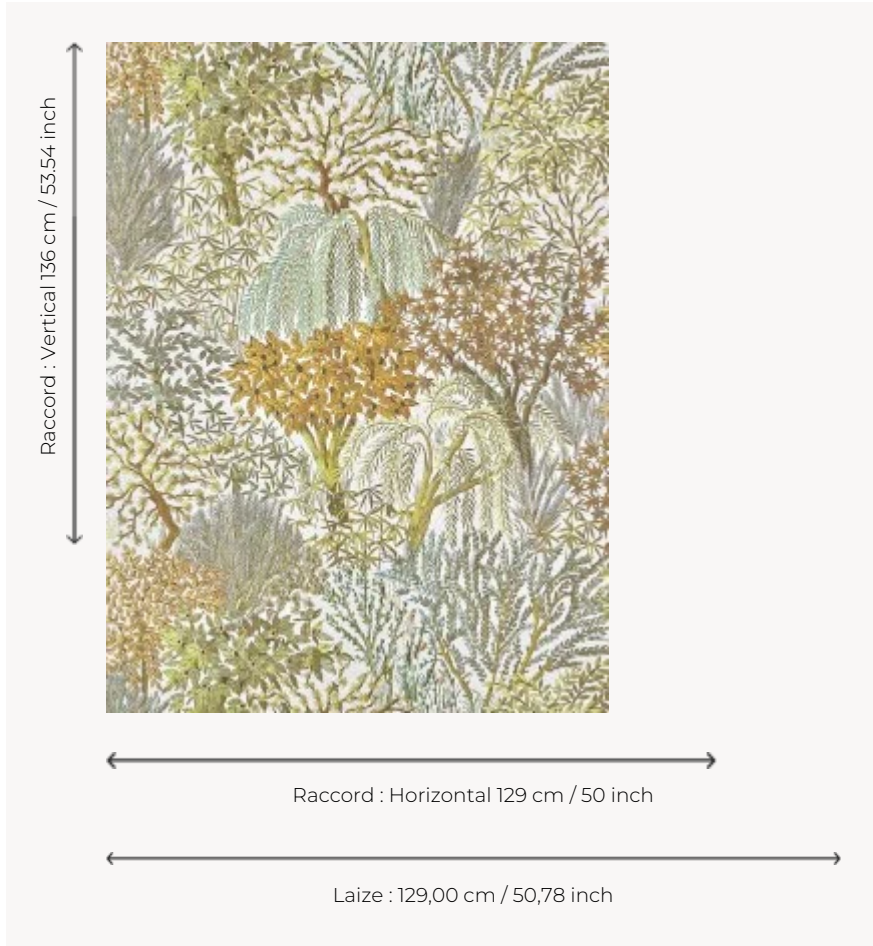

FP104002 ELDORADO

Type 2 high-performance wallpaper inspired by botany, this superb wide width wallcovering features luxuriant plants and flowers. A veritable garden of pleasure and celebration, this bucolic vegetation invites you to stroll among its abundant range of colours.

FP104002 - FORET

Pierre Frey

TYPE	Wide width printed wallpapers - Vinyls
SALES UNIT	Available per meter/yard
BACKING	OSNABURG
COMPOSITION	100 % Vinyl
WIDTH	129 cm / 50,78 inch
REPEAT	H: 129 cm - 50,00 inch V: 136 cm - 53,54 inch Half drop repeat
WEIGHT	455 gr / m ²
CARE	
TRIMMING	Trimmed
HANGING/REMOVING	Paste the wall Wet removable
CERTIFICATIONS	ASTM E84 Class A
BOOK	F9979PPFREY46

2 Colors

FP104001
VERDURE

FP104002
FORET