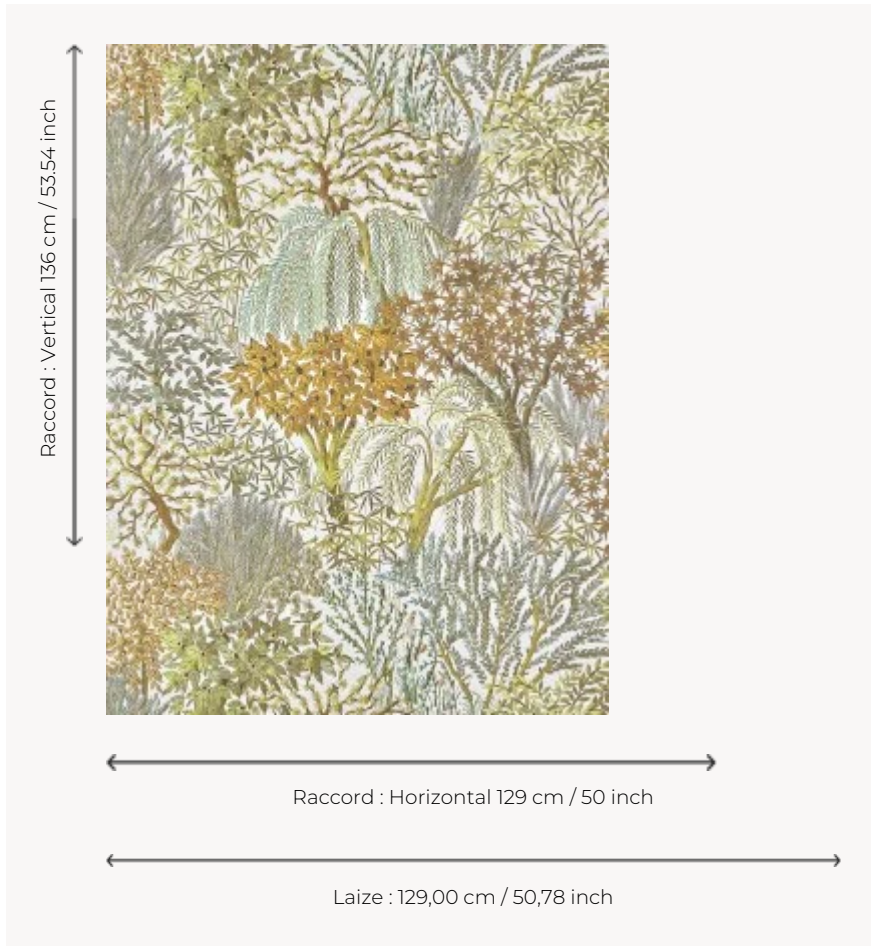

## FP104002 ELDORADO

Type 2 high-performance wallpaper inspired by botany, this superb wide width wallcovering features luxuriant plants and flowers. A veritable garden of pleasure and celebration, this bucolic vegetation invites you to stroll among its abundant range of colours.

### Pierre Frey

<b>TYPE</b>	Wide width printed wallpapers - Vinyls
<b>SALES UNIT</b>	Available per meter/yard
<b>BACKING</b>	OSNABURG
<b>COMPOSITION</b>	100 % Vinyl
<b>WIDTH</b>	129 cm / 50,78 inch
<b>REPEAT</b>	H: 129 cm - 50,00 inch V: 136 cm - 53,54 inch Half drop repeat
<b>WEIGHT</b>	455 gr / m <sup>2</sup>
<b>CARE</b>	 
<b>TRIMMING</b>	Trimmed
<b>HANGING/REMOVING</b>	Paste the wall Wet removable
<b>CERTIFICATIONS</b>	ASTM E84 Class A
<b>BOOK</b>	F9979PPFREY46

## 2 Colors

FP104001  
VERDURE

FP104002  
FORET