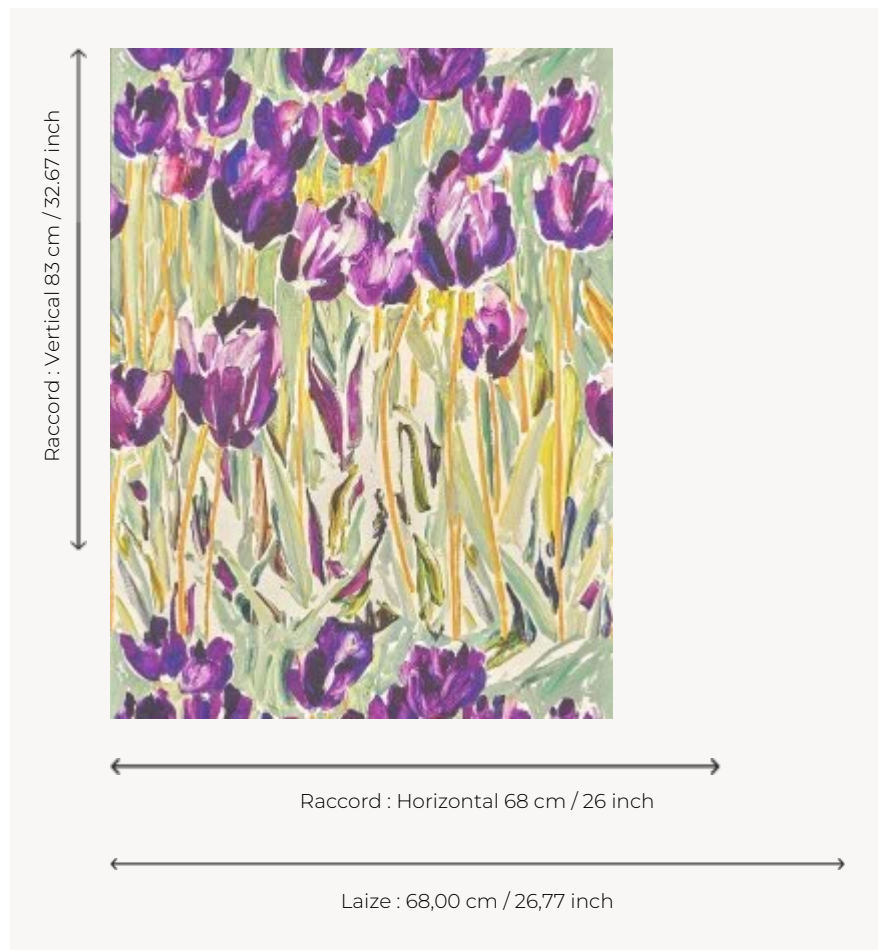

FP105001 BLACK TULIPS

Reproduction of a work by the artist Gaël Davrinche illustrating tulips in majesty. The canvas-effect embossed vinyl backing of BLACK TULIPS is reminiscent of the artist's canvas.

FP105001 - Printemps

Pierre Frey

TYPE	Vinyls - Printed wallpapers
ARTIST	Gaël Davrinche
SALES UNIT	Available per meter/yard
BACKING	NON WOVEN
COMPOSITION	100 % Vinyl
WIDTH	68 cm / 26,77 inch
REPEAT	H: 68 cm - 26,00 inch V: 83 cm - 32,67 inch Straight repeat
WEIGHT	400 gr / m²
CARE	
TRIMMING	Trimmed
HANGING/REMOVING	Paste the wall Strippable
CERTIFICATIONS	EUROCLASS B-s2,d0 ASTM E84 Class A
BOOK	F9979PPFREY46