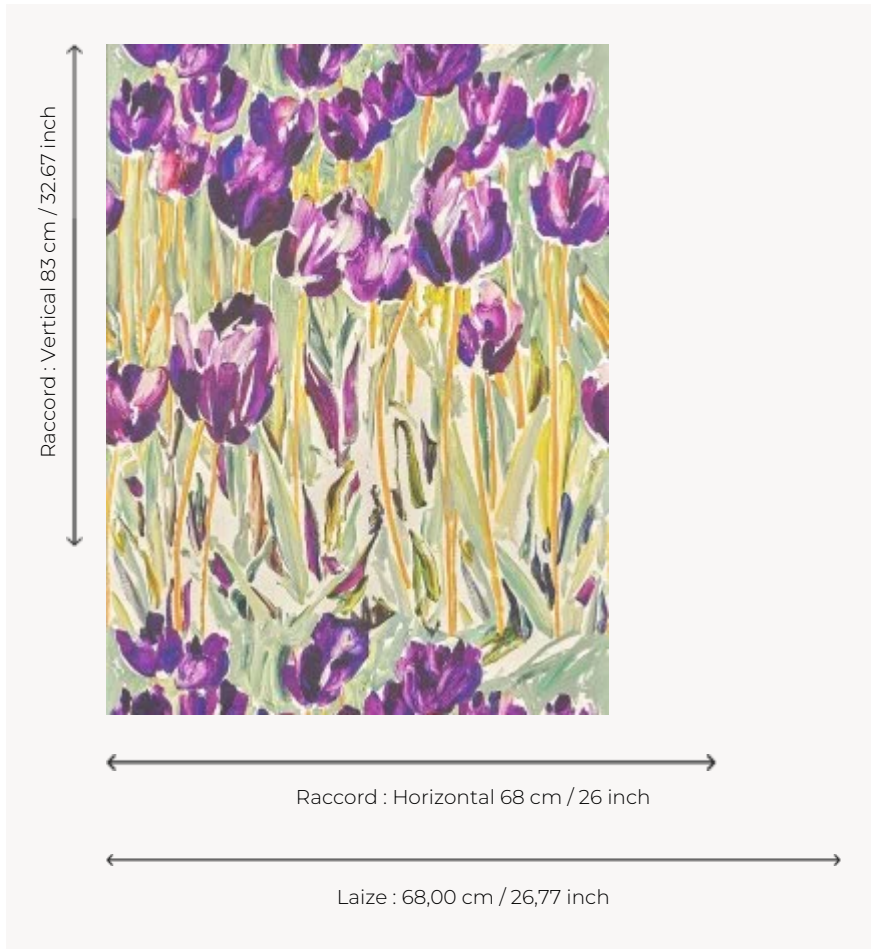

## FP105001 BLACK TULIPS

Reproduction of a work by the artist Gaël Davrinche illustrating tulips in majesty. The canvas-effect embossed vinyl backing of BLACK TULIPS is reminiscent of the artist's canvas.

### Pierre Frey

<b>TYPE</b>	Vinyls - Printed wallpapers
<b>ARTIST</b>	Gaël Davrinche
<b>SALES UNIT</b>	Available per meter/yard
<b>BACKING</b>	NON WOVEN
<b>COMPOSITION</b>	100 % Vinyl
<b>WIDTH</b>	68 cm / 26,77 inch
<b>REPEAT</b>	H: 68 cm - 26,00 inch V: 83 cm - 32,67 inch Straight repeat
<b>WEIGHT</b>	400 gr / m <sup>2</sup>
<b>CARE</b>	
<b>TRIMMING</b>	Trimmed
<b>HANGING/REMOVING</b>	Paste the wall Strippable
<b>CERTIFICATIONS</b>	EUROCLASS B-s2,d0 ASTM E84 Class A
<b>BOOK</b>	F9979PPFREY46