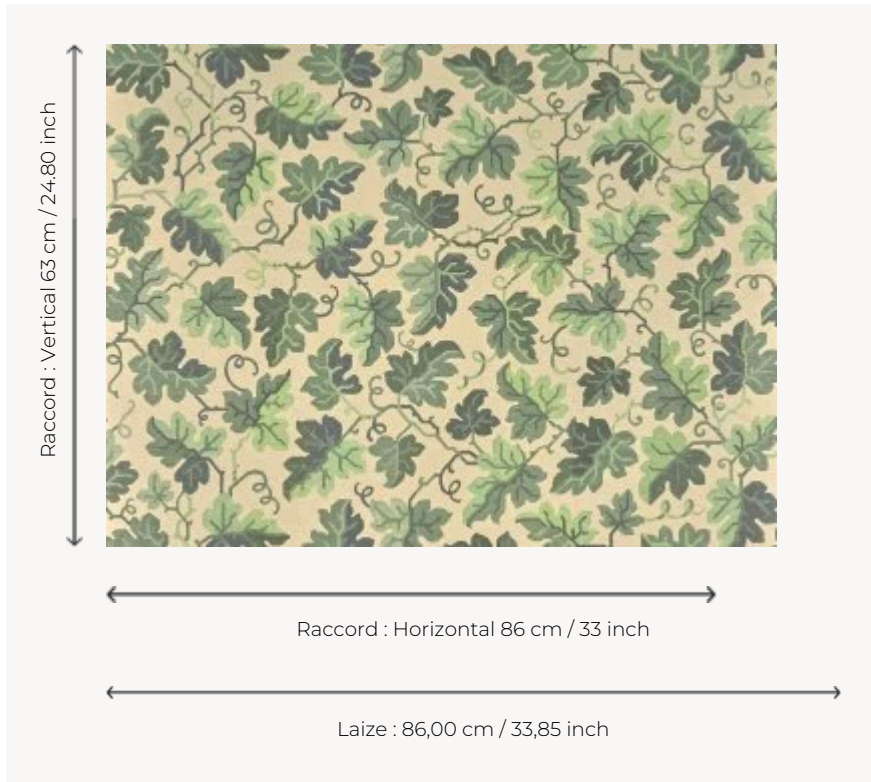

FP106001 HEDERA

A stylised ivy pattern covering the wall of vegetation. This timeless yet singular design is taken from a map dating from the 1950s, kept in the Maison's heritage collection. HEDERA is printed on a woven textile and laminated to a non-woven backing.

FP106001 - Lichen

Pierre Frey

TYPE	Straws and similar materials - Printed wallpapers
SALES UNIT	Available per meter/yard
BACKING	NON WOVEN
COMPOSITION	100 % Paper
WIDTH	86 cm / 33,85 inch
REPEAT	H: 86 cm - 33,00 inch V: 63 cm - 24,80 inch Half drop repeat
WEIGHT	240 gr / m ²
CARE	
TRIMMING	Trimmed
HANGING/REMOVING	Paste the wall Strippable
BOOK	F9979PPFREY46