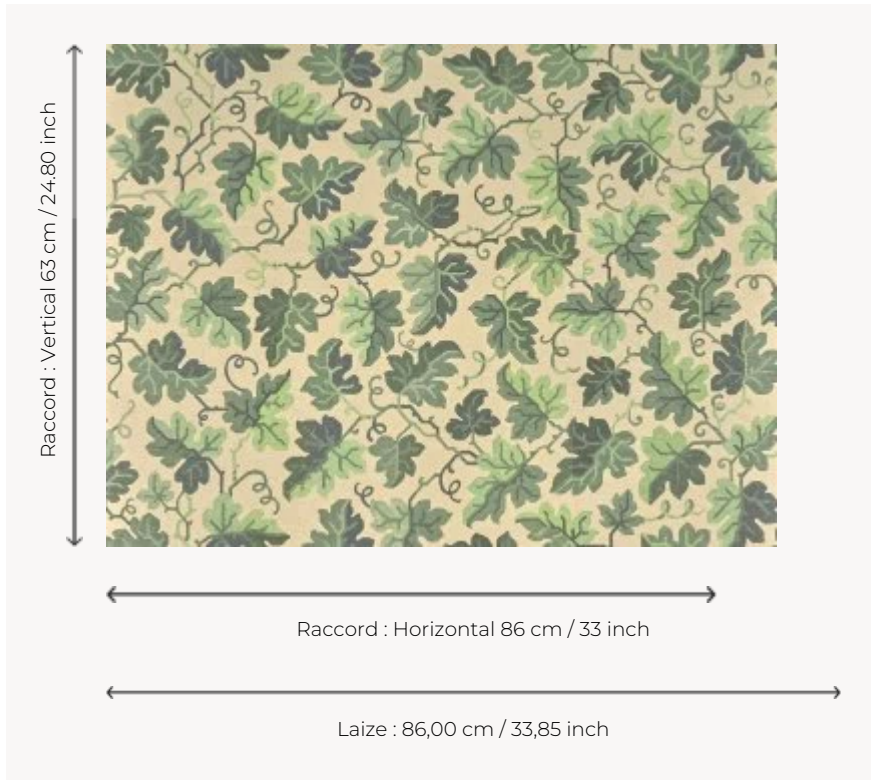

## FP106001 HEDERA

A stylised ivy pattern covering the wall of vegetation. This timeless yet singular design is taken from a map dating from the 1950s, kept in the Maison's heritage collection. HEDERA is printed on a woven textile and laminated to a non-woven backing.

### Pierre Frey

<b>TYPE</b>	Straws and similar materials - Printed wallpapers
<b>SALES UNIT</b>	Available per meter/yard
<b>BACKING</b>	NON WOVEN
<b>COMPOSITION</b>	100 % Paper
<b>WIDTH</b>	86 cm / 33,85 inch
<b>REPEAT</b>	H: 86 cm - 33,00 inch V: 63 cm - 24,80 inch Half drop repeat
<b>WEIGHT</b>	240 gr / m <sup>2</sup>
<b>CARE</b>	
<b>TRIMMING</b>	Trimmed
<b>HANGING/REMOVING</b>	Paste the wall Strippable
<b>BOOK</b>	F9979PPFREY46