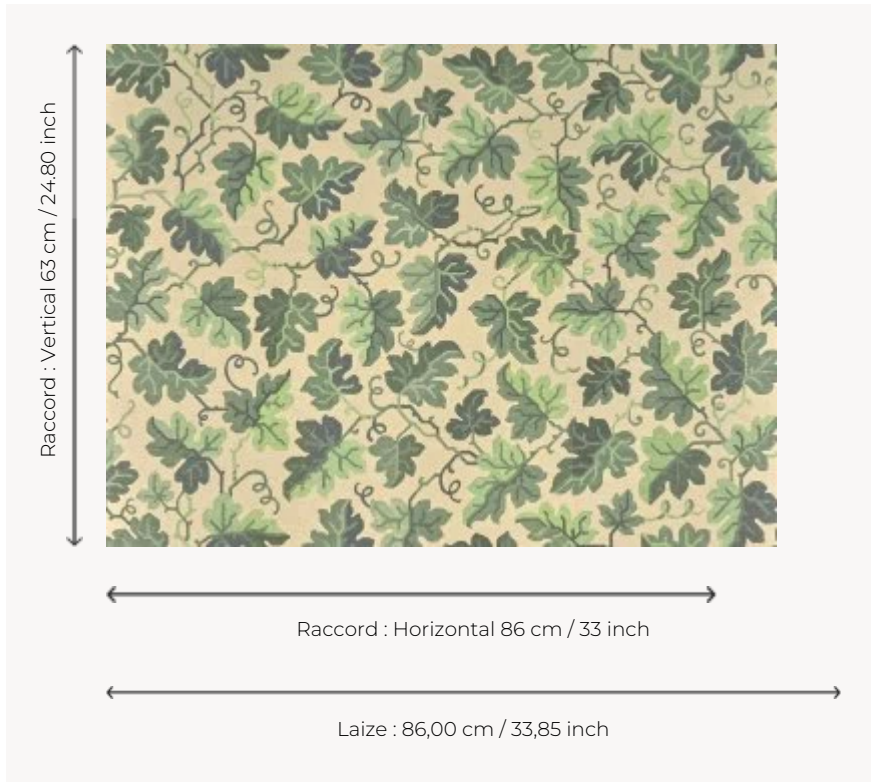

## FP106001 HEDERA

A stylised ivy pattern covering the wall of vegetation. This timeless yet singular design is taken from a map dating from the 1950s, kept in the Maison's heritage collection. HEDERA is printed on a woven textile and laminated to a non-woven backing.

### Pierre Frey

<b>TYPE</b>	Straws and similar materials - Printed wallpapers
<b>SALES UNIT</b>	Available per meter/yard
<b>BACKING</b>	NON WOVEN
<b>COMPOSITION</b>	100 % Paper
<b>WIDTH</b>	86 cm / 33,85 inch
<b>REPEAT</b>	H: 86 cm - 33,00 inch V: 63 cm - 24,80 inch Half drop repeat
<b>WEIGHT</b>	240 gr / m <sup>2</sup>
<b>CARE</b>	
<b>TRIMMING</b>	Trimmed
<b>HANGING/REMOVING</b>	Paste the wall Strippable
<b>BOOK</b>	F9979PPFREY46