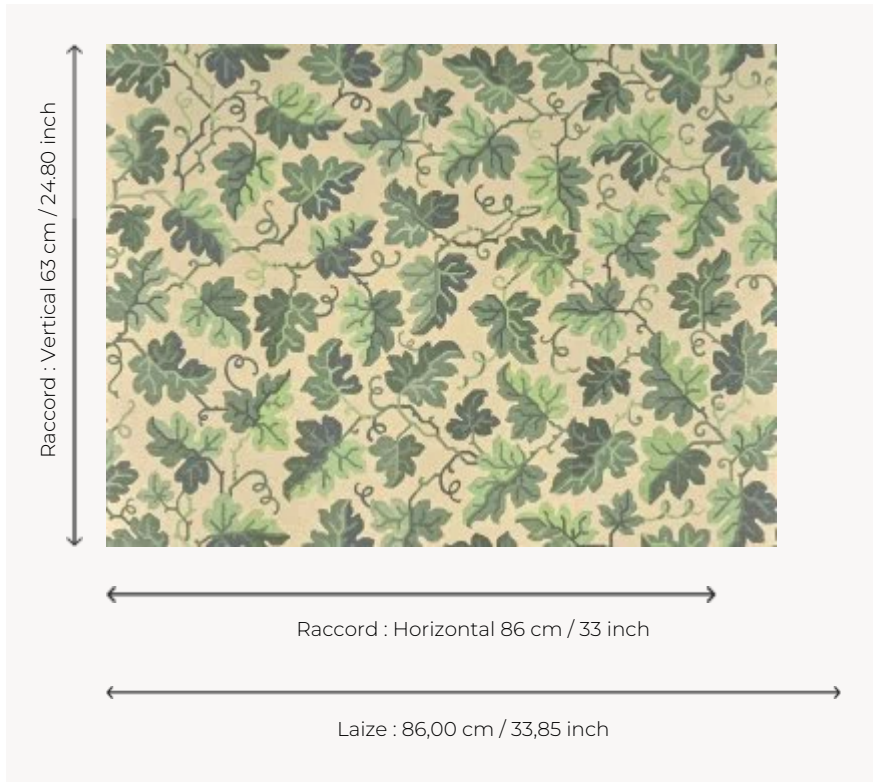

FP106001 HEDERA

A stylised ivy pattern covering the wall of vegetation. This timeless yet singular design is taken from a map dating from the 1950s, kept in the Maison's heritage collection. HEDERA is printed on a woven textile and laminated to a non-woven backing.

FP106001 - Lichen

Pierre Frey

TYPE	Straws and similar materials - Printed wallpapers
SALES UNIT	Available per meter/yard
BACKING	NON WOVEN
COMPOSITION	100 % Paper
WIDTH	86 cm / 33,85 inch
REPEAT	H: 86 cm - 33,00 inch V: 63 cm - 24,80 inch Half drop repeat
WEIGHT	240 gr / m ²
CARE	
TRIMMING	Trimmed
HANGING/REMOVING	Paste the wall Strippable
BOOK	F9979PPFREY46