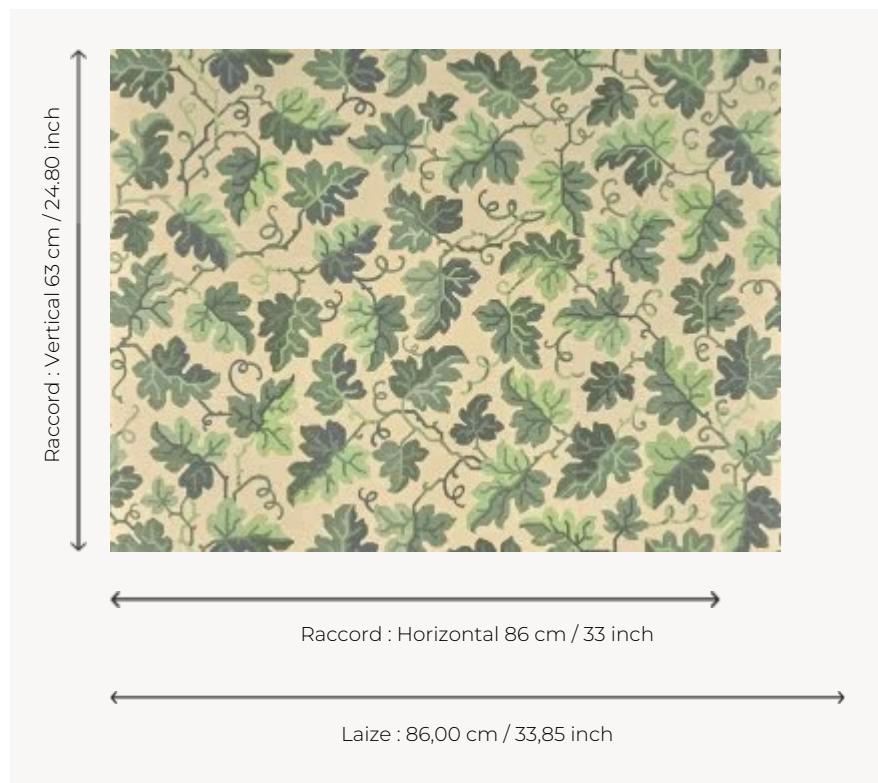

## FP106001 HEDERA

A stylised ivy pattern covering the wall of vegetation. This timeless yet singular design is taken from a map dating from the 1950s, kept in the Maison's heritage collection. HEDERA is printed on a woven textile and laminated to a non-woven backing.

### Pierre Frey

<b>TYPE</b>	Straws and similar materials - Printed wallpapers
<b>SALES UNIT</b>	Available per meter/yard
<b>BACKING</b>	NON WOVEN
<b>COMPOSITION</b>	100 % Paper
<b>WIDTH</b>	86 cm / 33,85 inch
<b>REPEAT</b>	H: 86 cm - 33,00 inch V: 63 cm - 24,80 inch Half drop repeat
<b>WEIGHT</b>	240 gr / m <sup>2</sup>
<b>CARE</b>	
<b>TRIMMING</b>	Trimmed
<b>HANGING/REMOVING</b>	Paste the wall Strippable
<b>BOOK</b>	F9979PPFREY46