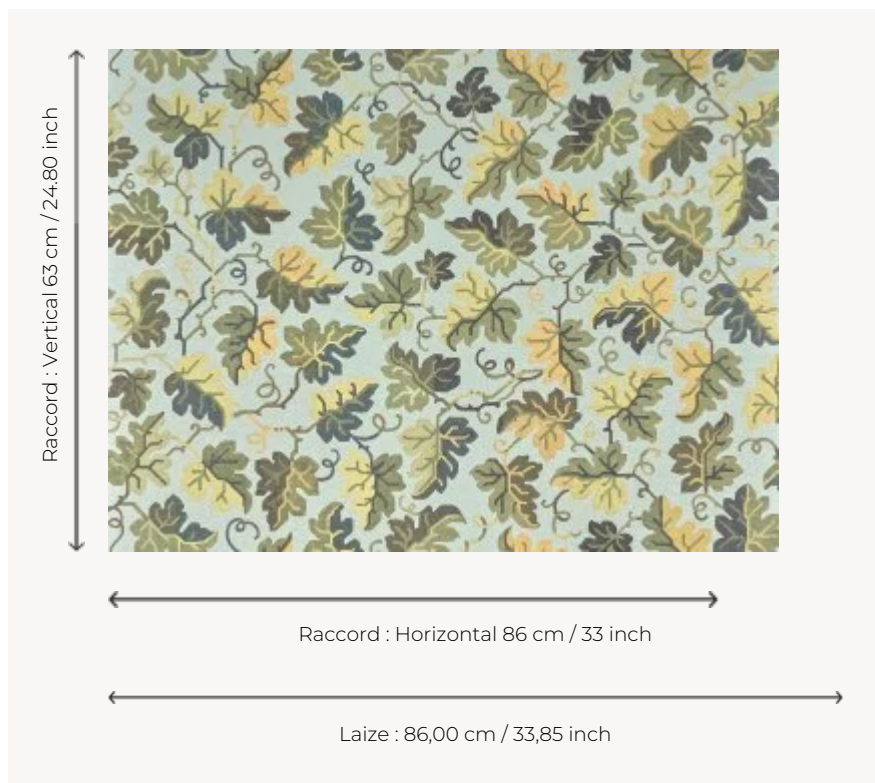

FP106002 HEDERA

A stylised ivy pattern covering the wall of vegetation. This timeless yet singular design is taken from a map dating from the 1950s, kept in the Maison's heritage collection. HEDERA is printed on a woven textile and laminated to a non-woven backing.

FP106002 - Celadon

Pierre Frey

TYPE	Straws and similar materials - Printed wallpapers
SALES UNIT	Available per meter/yard
BACKING	NON WOVEN
COMPOSITION	100 % Paper
WIDTH	86 cm / 33,85 inch
REPEAT	H: 86 cm - 33,00 inch V: 63 cm - 24,80 inch Half drop repeat
WEIGHT	240 gr / m ²
CARE	
TRIMMING	Trimmed
HANGING/REMOVING	Paste the wall Strippable
BOOK	F9979PPFREY46