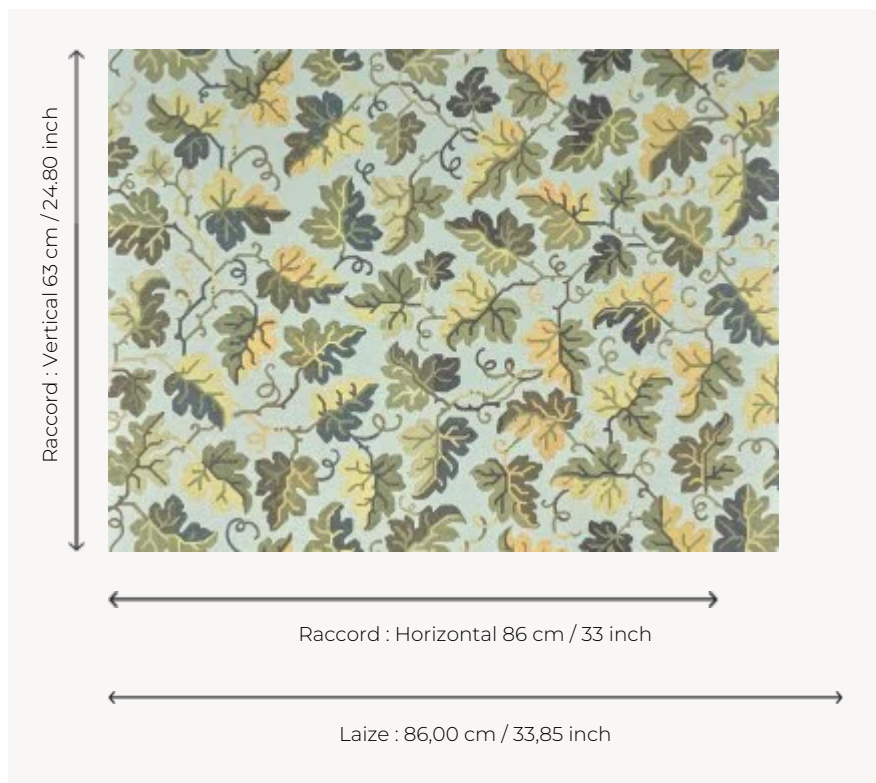

FP106002 HEDERA

A stylised ivy pattern covering the wall of vegetation. This timeless yet singular design is taken from a map dating from the 1950s, kept in the Maison's heritage collection. HEDERA is printed on a woven textile and laminated to a non-woven backing.

FP106002 - Celadon

Pierre Frey

TYPE	Straws and similar materials - Printed wallpapers
SALES UNIT	Available per meter/yard
BACKING	NON WOVEN
COMPOSITION	100 % Paper
WIDTH	86 cm / 33,85 inch
REPEAT	H: 86 cm - 33,00 inch V: 63 cm - 24,80 inch Half drop repeat
WEIGHT	240 gr / m ²
CARE	
TRIMMING	Trimmed
HANGING/REMOVING	Paste the wall Strippable
BOOK	F9979PPFREY46