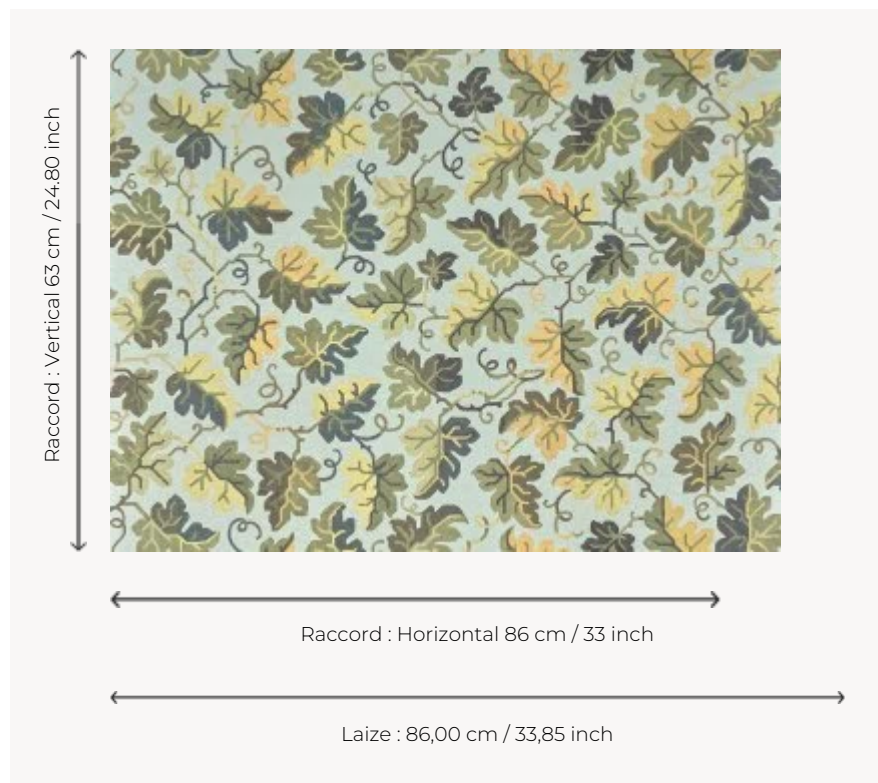

FP106002 HEDERA

A stylised ivy pattern covering the wall of vegetation. This timeless yet singular design is taken from a map dating from the 1950s, kept in the Maison's heritage collection. HEDERA is printed on a woven textile and laminated to a non-woven backing.

FP106002 - Celadon

Pierre Frey

TYPE	Straws and similar materials - Printed wallpapers
SALES UNIT	Available per meter/yard
BACKING	NON WOVEN
COMPOSITION	100 % Paper
WIDTH	86 cm / 33,85 inch
REPEAT	H: 86 cm - 33,00 inch V: 63 cm - 24,80 inch Half drop repeat
WEIGHT	240 gr / m ²
CARE	
TRIMMING	Trimmed
HANGING/REMOVING	Paste the wall Strippable
BOOK	F9979PPFREY46