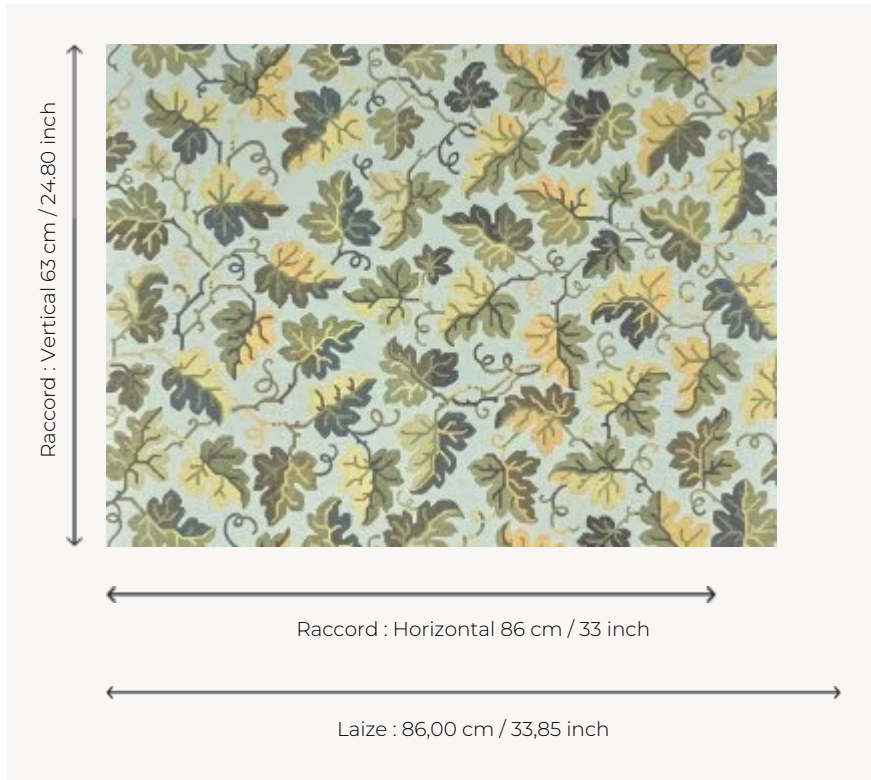

FP106002 HEDERA

A stylised ivy pattern covering the wall of vegetation. This timeless yet singular design is taken from a map dating from the 1950s, kept in the Maison's heritage collection. HEDERA is printed on a woven textile and laminated to a non-woven backing.

FP106002 - Celadon

Pierre Frey

TYPE	Straws and similar materials - Printed wallpapers
SALES UNIT	Available per meter/yard
BACKING	NON WOVEN
COMPOSITION	100 % Paper
WIDTH	86 cm / 33,85 inch
REPEAT	H: 86 cm - 33,00 inch V: 63 cm - 24,80 inch Half drop repeat
WEIGHT	240 gr / m ²
CARE	
TRIMMING	Trimmed
HANGING/REMOVING	Paste the wall Strippable
BOOK	F9979PPFREY46