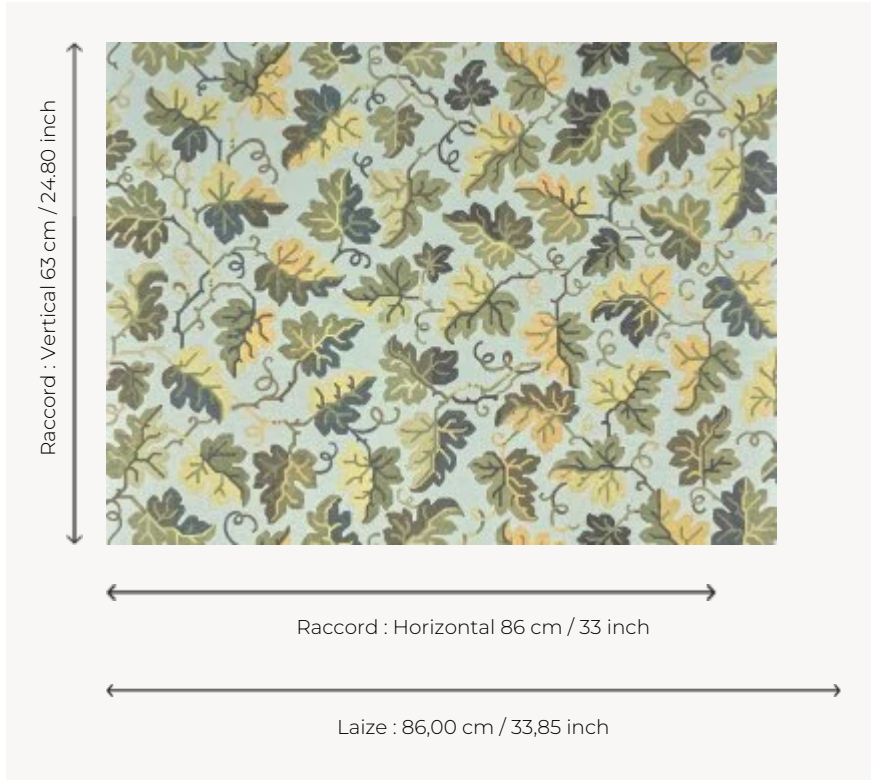

FP106002 HEDERA

A stylised ivy pattern covering the wall of vegetation. This timeless yet singular design is taken from a map dating from the 1950s, kept in the Maison's heritage collection. HEDERA is printed on a woven textile and laminated to a non-woven backing.

FP106002 - Celadon

Pierre Frey

TYPE	Straws and similar materials - Printed wallpapers
SALES UNIT	Available per meter/yard
BACKING	NON WOVEN
COMPOSITION	100 % Paper
WIDTH	86 cm / 33,85 inch
REPEAT	H: 86 cm - 33,00 inch V: 63 cm - 24,80 inch Half drop repeat
WEIGHT	240 gr / m ²
CARE	
TRIMMING	Trimmed
HANGING/REMOVING	Paste the wall Strippable
BOOK	F9979PPFREY46