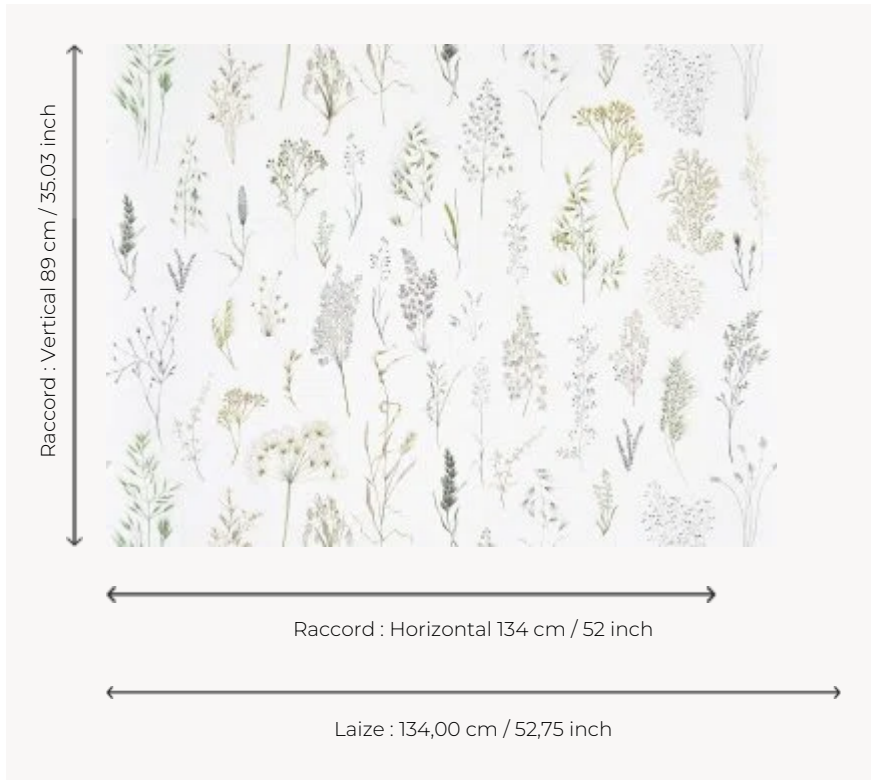

FP107001 LES GRAMINEES

Based on botanical plates, this delicate watercolor drawing poetically depicts a backdrop of grasses in the heat of summer. Printed in large width. Also available in fabric as F3904 LES GRAMINEES and F3932 LES GRAMINEES BRODERIE.

FP107001 - HERBE

Pierre Frey

TYPE	Wide width printed wallpapers
SALES UNIT	Available per meter/yard
BACKING	NON WOVEN
COMPOSITION	-
WIDTH	134 cm / 52,75 inch
REPEAT	H: 134 cm - 52,00 inch V: 89 cm - 35,03 inch Straight repeat
WEIGHT	155 gr / m ²
CARE	
TRIMMING	Pretrimmed
HANGING/REMOVING	Paste the wall Strippable
CERTIFICATIONS	EUROCLASS C-s1,d0 ASTM E84 Class A
INFORMATION	Use the trim & join marks during installation. Double-cut installation.
BOOK	F9979PPFREY46

1 Colors

FP107001
HERBE