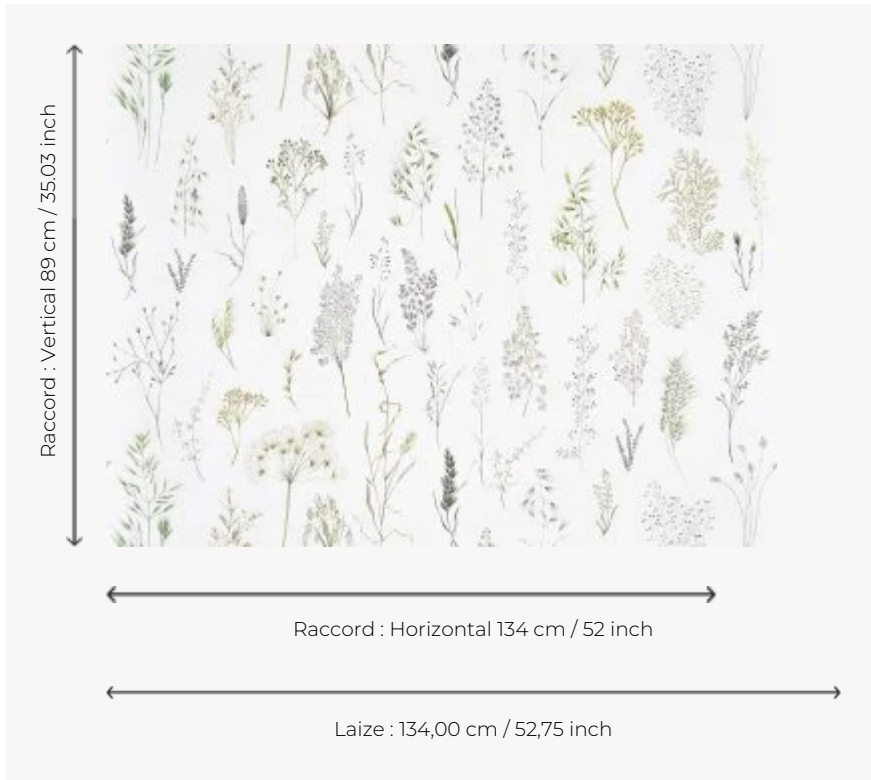

# FP107001 LES GRAMINEES

Based on botanical plates, this delicate watercolor drawing poetically depicts a backdrop of grasses in the heat of summer. Printed in large width. Also available in fabric as F3904 LES GRAMINEES and F3932 LES GRAMINEES BRODERIE.

## FP107001 - HERBE

## Pierre Frey

<b>TYPE</b>	Wide width printed wallpapers
<b>SALES UNIT</b>	Available per meter/yard
<b>BACKING</b>	NON WOVEN
<b>COMPOSITION</b>	-
<b>WIDTH</b>	134 cm / 52,75 inch
<b>REPEAT</b>	H: 134 cm - 52,00 inch V: 89 cm - 35,03 inch Straight repeat
<b>WEIGHT</b>	155 gr / m <sup>2</sup>
<b>CARE</b>	
<b>TRIMMING</b>	Pretrimmed
<b>HANGING/REMOVING</b>	Paste the wall Strippable
<b>CERTIFICATIONS</b>	EUROCLASS C-s1,d0 ASTM E84 Class A
<b>INFORMATION</b>	Use the trim & join marks during installation. Double-cut installation.
<b>BOOK</b>	F9979PPFREY46