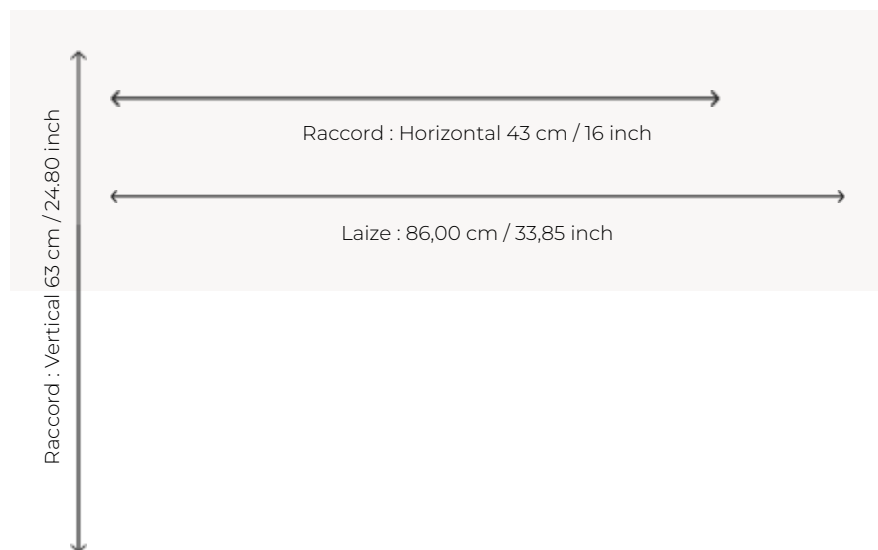

FP108001 PARTERRE

FP108001 -

Pierre Frey

TYPE	Straws and similar materials - Printed wallpapers
SALES UNIT	Available per meter/yard
BACKING	NON WOVEN
COMPOSITION	100 % Straw
WIDTH	86 cm / 33,85 inch
REPEAT	H: 43 cm - 16,00 inch V: 63 cm - 24,80 inch Straight repeat
WEIGHT	245 gr / m ²
CARE	
TRIMMING	Trimmed
HANGING/REMOVING	Paste the wall Strippable
CERTIFICATIONS	EUROCLASS C-s1,d0 ASTM E84 Class A
INFORMATION	Panel effect Inherent irregularities from the natural fiber

1 Colors

FP108001