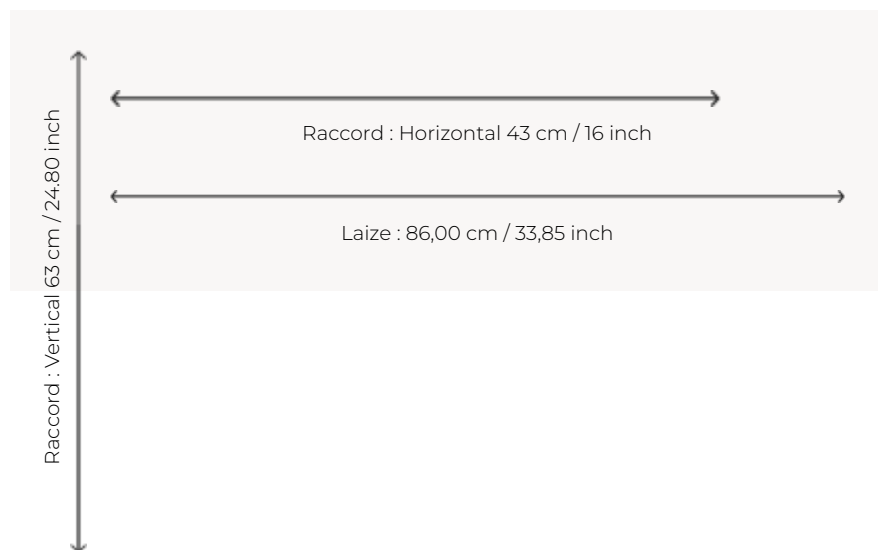

FP108001 PARTERRE

FP108001 -

Pierre Frey

| | |
|-------------------------|---|
| TYPE | Straws and similar materials - Printed wallpapers |
| SALES UNIT | Available per meter/yard |
| BACKING | NON WOVEN |
| COMPOSITION | 100 % Straw |
| WIDTH | 86 cm / 33,85 inch |
| REPEAT | H: 43 cm - 16,00 inch V: 63 cm - 24,80 inch Straight repeat |
| WEIGHT | 245 gr / m ² |
| CARE |  |
| TRIMMING | Trimmed |
| HANGING/REMOVING | Paste the wall Strippable |
| CERTIFICATIONS | EUROCLASS C-s1,d0 ASTM E84 Class A |
| INFORMATION | Panel effect Inherent irregularities from the natural fiber |

1 Colors

FP108001