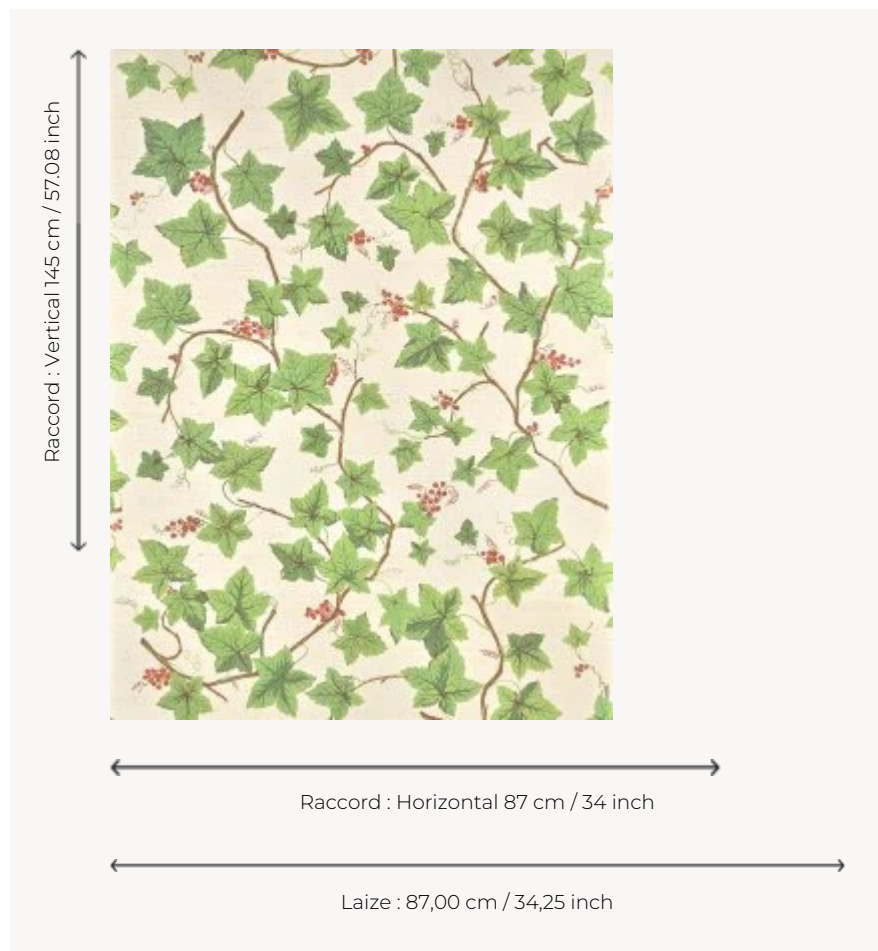

FP110001 GROSEILLER

Printed on sisal laminated on non-woven backing, this hand-painted motif punctuates the wall of currant bushes in fruit. It was inspired by a design by Germaine Midy for Pierre Frey, which she created within the Maison in the 1950s.

FP110001 -

Pierre Frey

TYPE	Straws and similar materials - Printed wallpapers
SALES UNIT	Available per meter/yard
BACKING	NON WOVEN
COMPOSITION	100 % Straw
WIDTH	87 cm / 34,25 inch
REPEAT	H: 87 cm - 34,00 inch V: 145 cm - 57,08 inch Half drop repeat
WEIGHT	230 gr / m ²
CARE	
TRIMMING	Trimmed
HANGING/REMOVING	Paste the wall Strippable
CERTIFICATIONS	EUROCLASS C-s1,d0 ASTM E84 Class A
INFORMATION	Panel effect Inherent irregularities from the natural fiber
BOOK	F9979PPFREY46