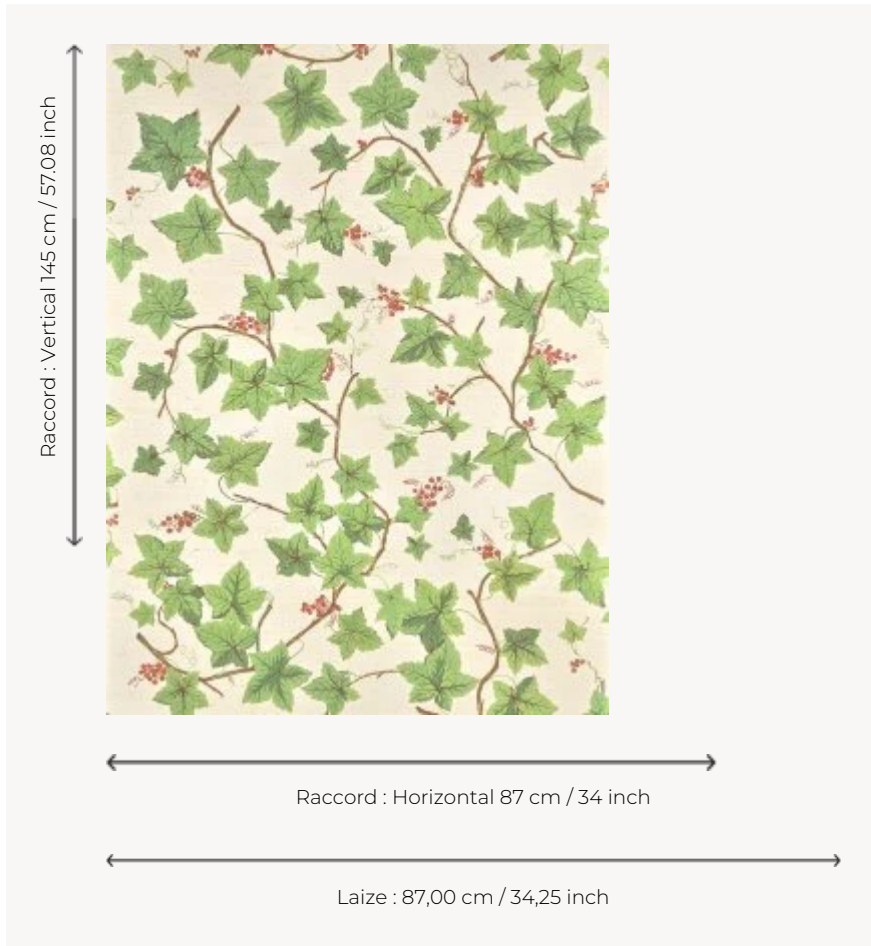

FP110001 GROSEILLER

Printed on sisal laminated on non-woven backing, this hand-painted motif punctuates the wall of currant bushes in fruit. It was inspired by a design by Germaine Midy for Pierre Frey, which she created within the Maison in the 1950s.

FP110001 -

Pierre Frey

TYPE	Straws and similar materials - Printed wallpapers
SALES UNIT	Available per meter/yard
BACKING	NON WOVEN
COMPOSITION	100 % Straw
WIDTH	87 cm / 34,25 inch
REPEAT	H: 87 cm - 34,00 inch V: 145 cm - 57,08 inch Half drop repeat
WEIGHT	230 gr / m ²
CARE	
TRIMMING	Trimmed
HANGING/REMOVING	Paste the wall Strippable
CERTIFICATIONS	EUROCLASS C-s1,d0 ASTM E84 Class A
INFORMATION	Panel effect Inherent irregularities from the natural fiber
BOOK	F9979PPFREY46