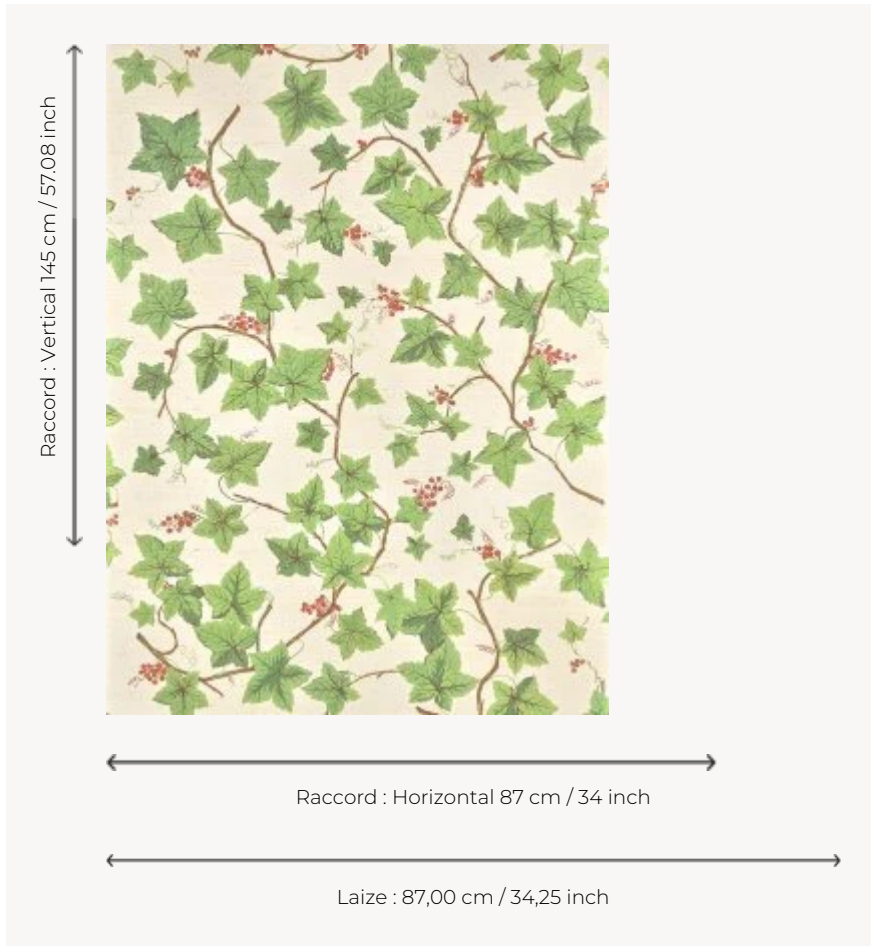

FP110001 GROSEILLER

Printed on sisal laminated on non-woven backing, this hand-painted motif punctuates the wall of currant bushes in fruit. It was inspired by a design by Germaine Midy for Pierre Frey, which she created within the Maison in the 1950s.

FP110001 -

Pierre Frey

TYPE	Straws and similar materials - Printed wallpapers
SALES UNIT	Available per meter/yard
BACKING	NON WOVEN
COMPOSITION	100 % Straw
WIDTH	87 cm / 34,25 inch
REPEAT	H: 87 cm - 34,00 inch V: 145 cm - 57,08 inch Half drop repeat
WEIGHT	230 gr / m ²
CARE	
TRIMMING	Trimmed
HANGING/REMOVING	Paste the wall Strippable
CERTIFICATIONS	EUROCLASS C-s1,d0 ASTM E84 Class A
INFORMATION	Panel effect Inherent irregularities from the natural fiber
BOOK	F9979PPFREY46