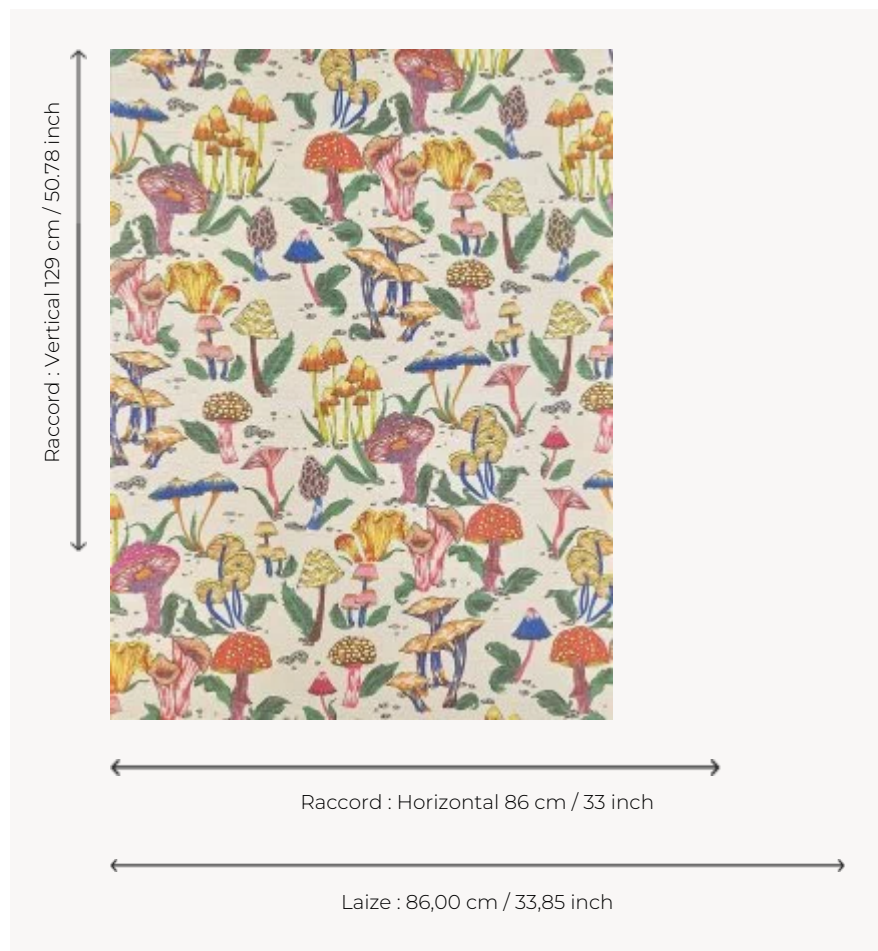

FP111001 FORESTIERE

FORESTIERE is a design by Rachel Altabas, using felt-tip pens to bring together a collection of fantastic mushrooms. The bright, cheerful colours, printed on sisal laminated on non-woven backing, bring the wall to life.

FP111001 - Elixir

Pierre Frey

| | |
|-------------------------|--|
| TYPE | Straws and similar materials - Printed wallpapers |
| SALES UNIT | Available per meter/yard |
| BACKING | NON WOVEN |
| COMPOSITION | 100 % Straw |
| WIDTH | 86 cm / 33,85 inch |
| REPEAT | H: 86 cm - 33,00 inch V: 129 cm - 50,78 inch Half drop repeat |
| WEIGHT | 245 gr / m ² |
| CARE |  |
| TRIMMING | Trimmed |
| HANGING/REMOVING | Paste the wall Strippable |
| CERTIFICATIONS | EUROCLASS C-s1,d0 ASTM E84 Class A |
| INFORMATION | Panel effect Inherent irregularities from the natural fiber |
| BOOK | F9979PPFREY46 |

1 Colors

FP111001
Elixir