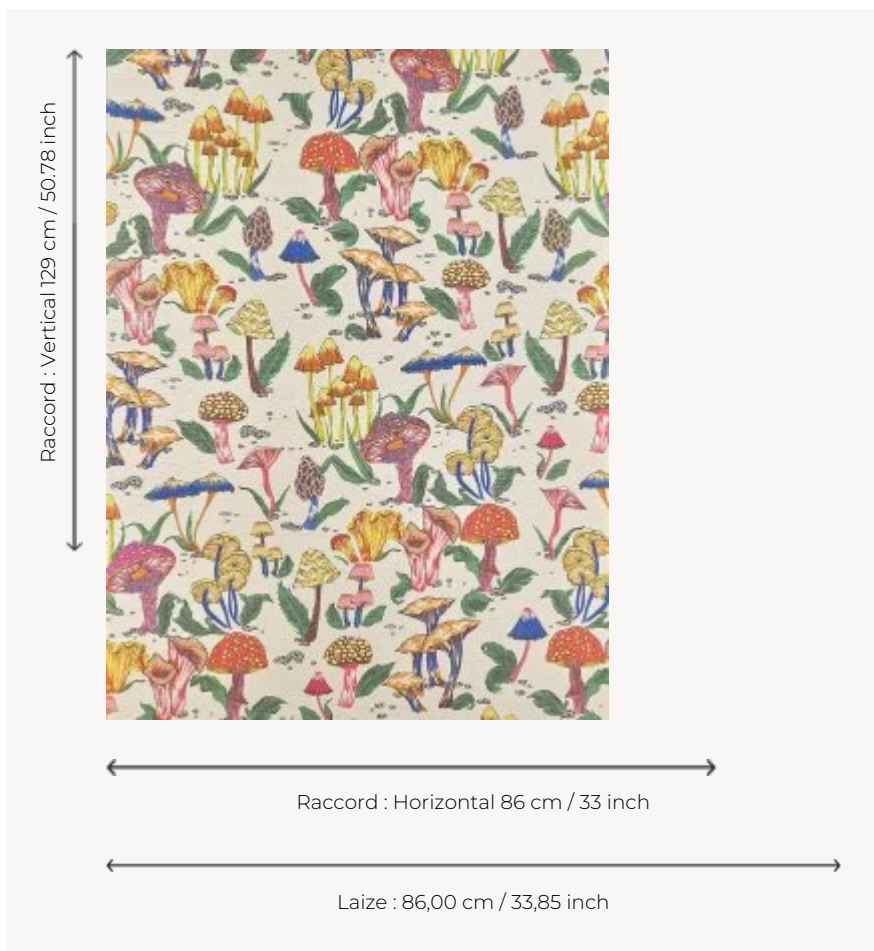

FP111001 FORESTIERE

FORESTIERE is a design by Rachel Altabas, using felt-tip pens to bring together a collection of fantastic mushrooms. The bright, cheerful colours, printed on sisal laminated on non-woven backing, bring the wall to life.

FP111001 - Elixir

Pierre Frey

TYPE	Straws and similar materials - Printed wallpapers
SALES UNIT	Available per meter/yard
BACKING	NON WOVEN
COMPOSITION	100 % Straw
WIDTH	86 cm / 33,85 inch
REPEAT	H: 86 cm - 33,00 inch V: 129 cm - 50,78 inch Half drop repeat
WEIGHT	245 gr / m ²
CARE	
TRIMMING	Trimmed
HANGING/REMOVING	Paste the wall Strippable
CERTIFICATIONS	EUROCLASS C-s1,d0 ASTM E84 Class A
INFORMATION	Panel effect Inherent irregularities from the natural fiber
BOOK	F9979PPFREY46

1 Colors

FP111001
Elixir