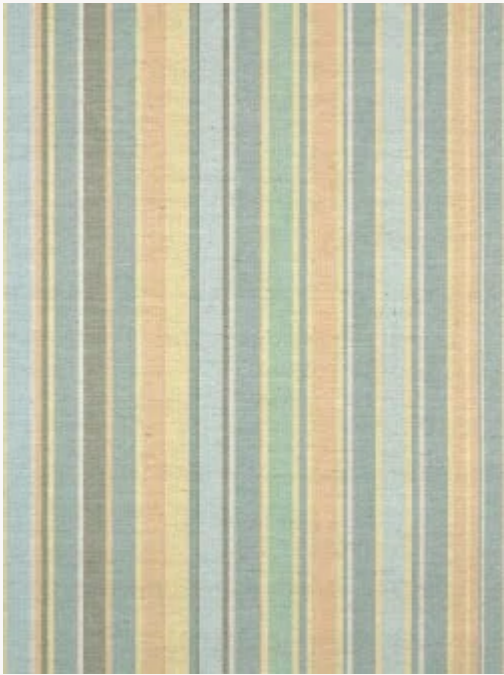

FP120002 SALOUM

Inspired by a stripe spotted at a Basque market, SALOUM features a colourful pattern printed on linen.

FP120002 - MANGUE

Raccord : Horizontal 85 cm / 33 inch

Laize : 85,00 cm / 33,46 inch

Pierre Frey

TYPE	Paperbacked fabrics - Printed wallpapers
SALES UNIT	Available per meter/yard
BACKING	NON WOVEN
COMPOSITION	100 % Linen
WIDTH	85 cm / 33,46 inch
REPEAT	H: 85 cm - 33,00 inch
WEIGHT	265 gr / m ²
CARE	
TRIMMING	Trimmed
HANGING/REMOVING	Paste the wall Strippable
CERTIFICATIONS	ASTM E84 Class A
INFORMATION	Panel effect
BOOK	F9979PPFREY48

3 Colors

FP120001
PRAIRIE

FP120002
MANGUE

FP120003
PASSION