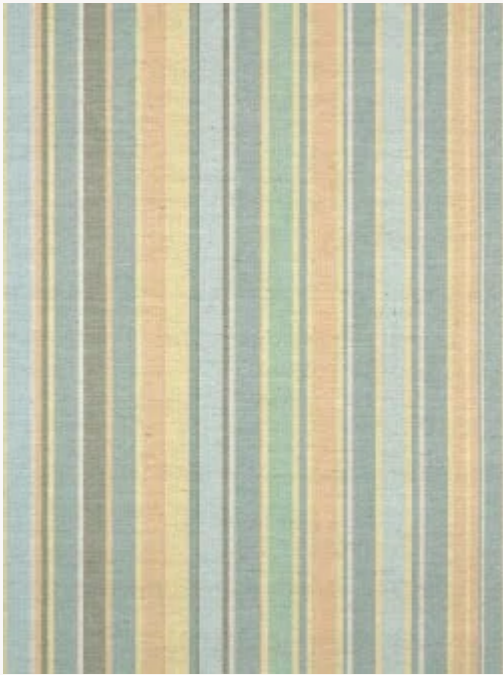

FP120002 SALOUM

Inspired by a stripe spotted at a Basque market, SALOUM features a colourful pattern printed on linen.

FP120002 - MANGUE

Raccord : Horizontal 85 cm / 33 inch

Laize : 85,00 cm / 33,46 inch

Pierre Frey

TYPE	Paperbacked fabrics - Printed wallpapers
SALES UNIT	Available per meter/yard
BACKING	NON WOVEN
COMPOSITION	100 % Linen
WIDTH	85 cm / 33,46 inch
REPEAT	H: 85 cm - 33,00 inch
WEIGHT	265 gr / m ²
CARE	
TRIMMING	Trimmed
HANGING/REMOVING	Paste the wall Strippable
CERTIFICATIONS	ASTM E84 Class A
INFORMATION	Panel effect
BOOK	F9979PPFREY48

3 Colors

FP120001
PRAIRIE

FP120002
MANGUE

FP120003
PASSION