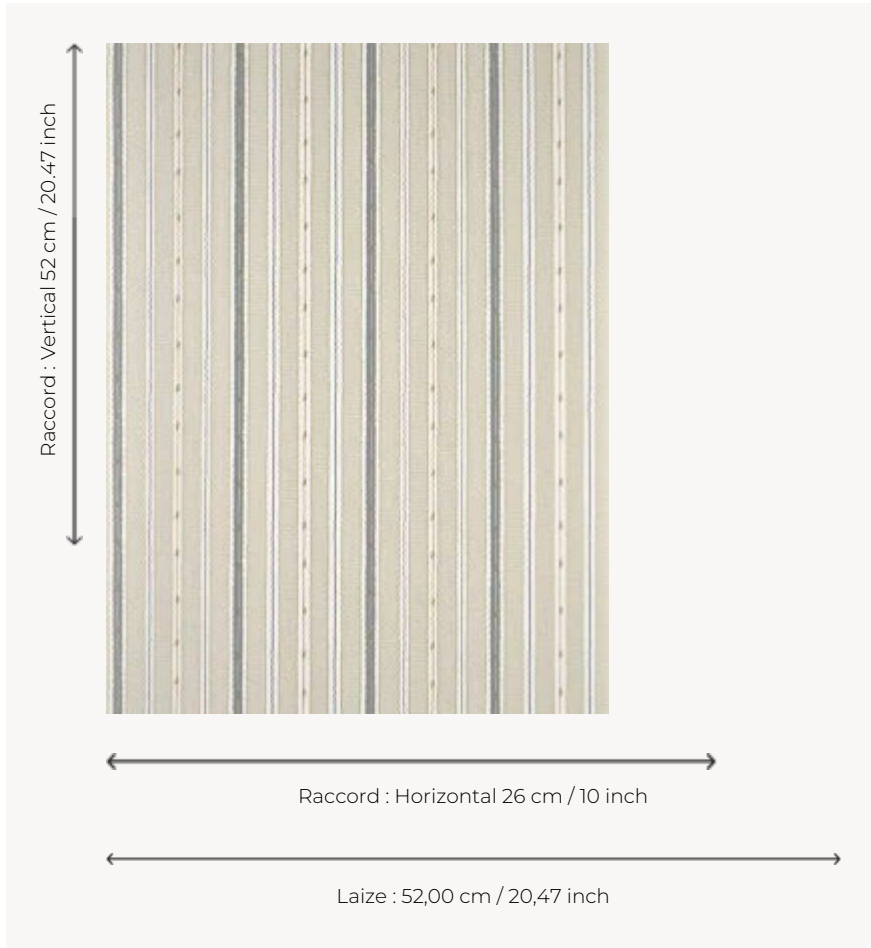

FP123001 SEINE

A fancy stripe in soft colours enhanced by metallic ink. SEINE is a simple stripe with character!

FP123001 - BANQUISE

Pierre Frey

TYPE	Printed wallpapers
SALES UNIT	Available per roll of 10,05 mts
BACKING	NON WOVEN
COMPOSITION	-
WIDTH	52 cm / 20,47 inch
REPEAT	H: 26 cm - 10,00 inch V: 52 cm - 20,47 inch
WEIGHT	165 gr / m ²
CARE	
TRIMMING	Trimmed
HANGING/REMOVING	Paste the wall Strippable
CERTIFICATIONS	EUROCLASS C-s1,d0 ASTM E84 Class A
NOTES	Traditional printing technique
BOOK	F9979PPFREY49

3 Colors

FP123001
BANQUISE

FP123002
TOMETTE

FP123003
EBENE