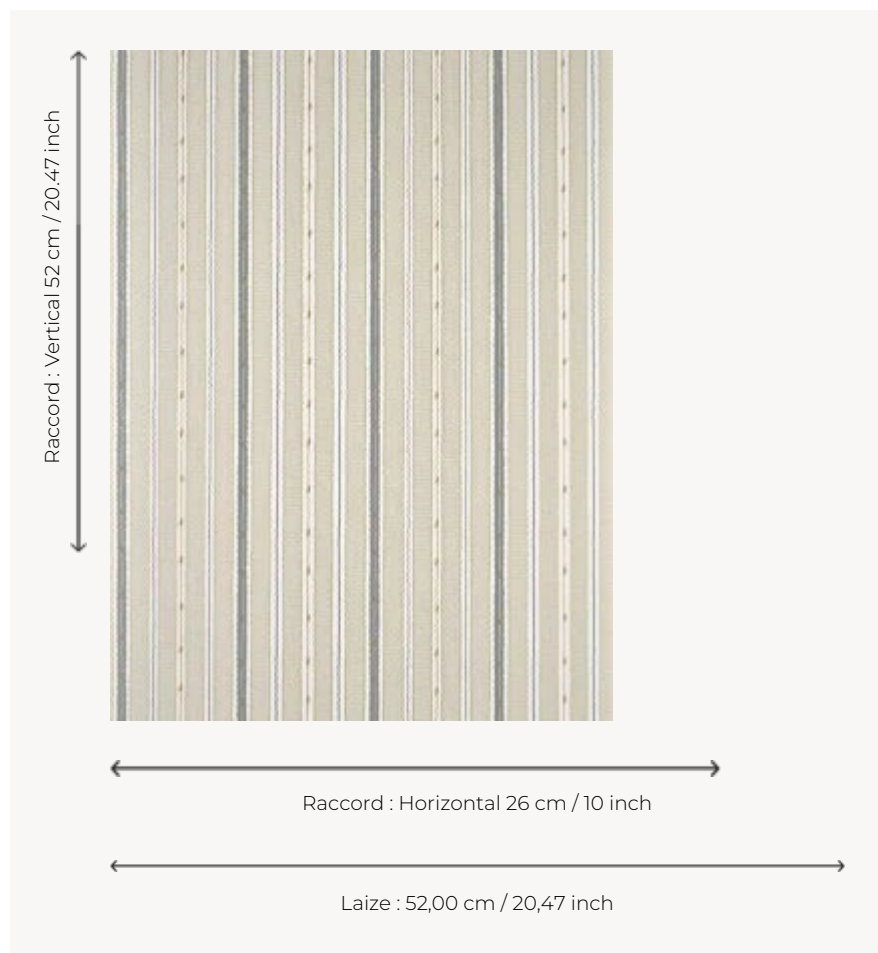

FP123001 SEINE

A fancy stripe in soft colours enhanced by metallic ink. SEINE is a simple stripe with character!

FP123001 - BANQUISE

Pierre Frey

TYPE	Printed wallpapers
SALES UNIT	Available per roll of 10,05 mts
BACKING	NON WOVEN
COMPOSITION	-
WIDTH	52 cm / 20,47 inch
REPEAT	H: 26 cm - 10,00 inch V: 52 cm - 20,47 inch
WEIGHT	165 gr / m ²
CARE	
TRIMMING	Trimmed
HANGING/REMOVING	Paste the wall Strippable
CERTIFICATIONS	EUROCLASS C-s1,d0 ASTM E84 Class A
NOTES	Traditional printing technique
BOOK	F9979PPFREY49

3 Colors

FP123001
BANQUISE

FP123002
TOMETTE

FP123003
EBENE