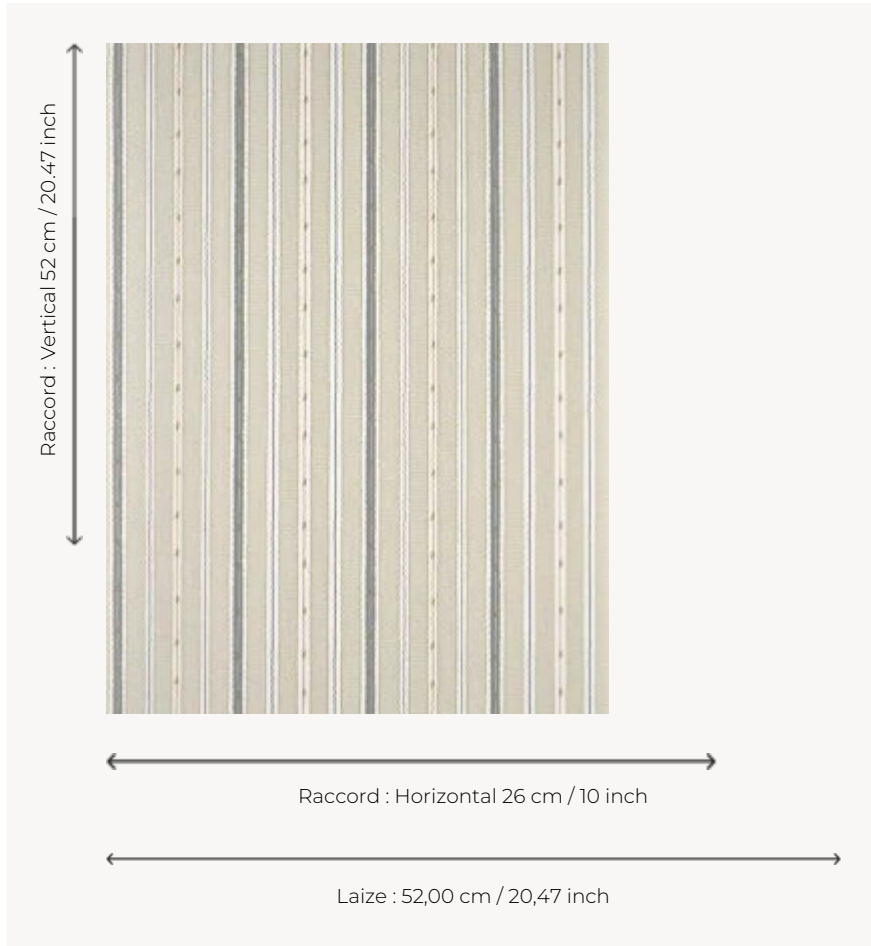

# FP123001 SEINE

A fancy stripe in soft colours enhanced by metallic ink. SEINE is a simple stripe with character!

## Pierre Frey

<b>TYPE</b>	Printed wallpapers
<b>SALES UNIT</b>	Available per roll of 10,05 mts
<b>BACKING</b>	NON WOVEN
<b>COMPOSITION</b>	-
<b>WIDTH</b>	52 cm / 20,47 inch
<b>REPEAT</b>	H: 26 cm - 10,00 inch V: 52 cm - 20,47 inch
<b>WEIGHT</b>	165 gr / m <sup>2</sup>
<b>CARE</b>	
<b>TRIMMING</b>	Trimmed
<b>HANGING/REMOVING</b>	Paste the wall Strippable
<b>CERTIFICATIONS</b>	EUROCLASS C-s1,d0 ASTM E84 Class A
<b>NOTES</b>	Traditional printing technique
<b>BOOK</b>	F9979PPFREY49