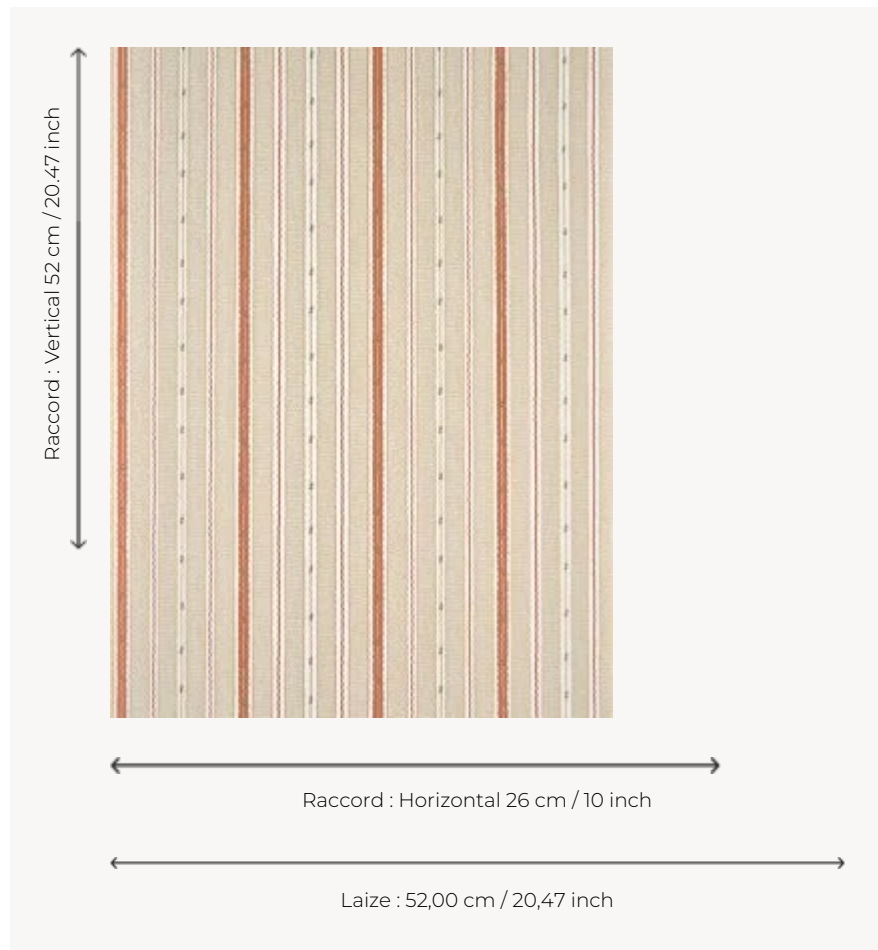

FP123002 SEINE

A fancy stripe in soft colours enhanced by metallic ink. SEINE is a simple stripe with character!

FP123002 - TOMETTE

Pierre Frey

TYPE	Printed wallpapers
SALES UNIT	Available per roll of 10,05 mts
BACKING	NON WOVEN
COMPOSITION	-
WIDTH	52 cm / 20,47 inch
REPEAT	H: 26 cm - 10,00 inch V: 52 cm - 20,47 inch
WEIGHT	165 gr / m ²
CARE	
TRIMMING	Trimmed
HANGING/REMOVING	Paste the wall Strippable
CERTIFICATIONS	EUROCLASS C-s1,d0 ASTM E84 Class A
NOTES	Traditional printing technique
BOOK	F9979PPFREY49

3 Colors

FP123001
BANQUISE

FP123002
TOMETTE

FP123003
EBENE