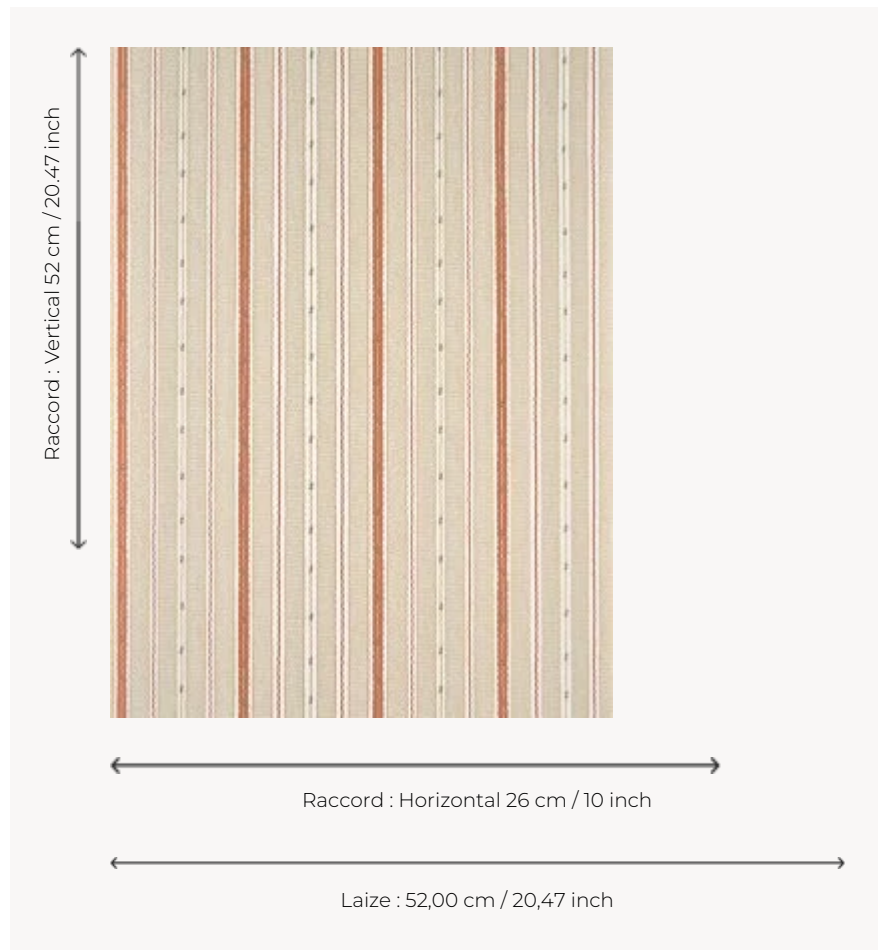

# FP123002 SEINE

A fancy stripe in soft colours enhanced by metallic ink. SEINE is a simple stripe with character!

## FP123002 - TOMETTE

## Pierre Frey

<b>TYPE</b>	Printed wallpapers
<b>SALES UNIT</b>	Available per roll of 10,05 mts
<b>BACKING</b>	NON WOVEN
<b>COMPOSITION</b>	-
<b>WIDTH</b>	52 cm / 20,47 inch
<b>REPEAT</b>	H: 26 cm - 10,00 inch V: 52 cm - 20,47 inch
<b>WEIGHT</b>	165 gr / m <sup>2</sup>
<b>CARE</b>	
<b>TRIMMING</b>	Trimmed
<b>HANGING/REMOVING</b>	Paste the wall Strippable
<b>CERTIFICATIONS</b>	EUROCLASS C-s1,d0 ASTM E84 Class A
<b>NOTES</b>	Traditional printing technique
<b>BOOK</b>	F9979PPFREY49