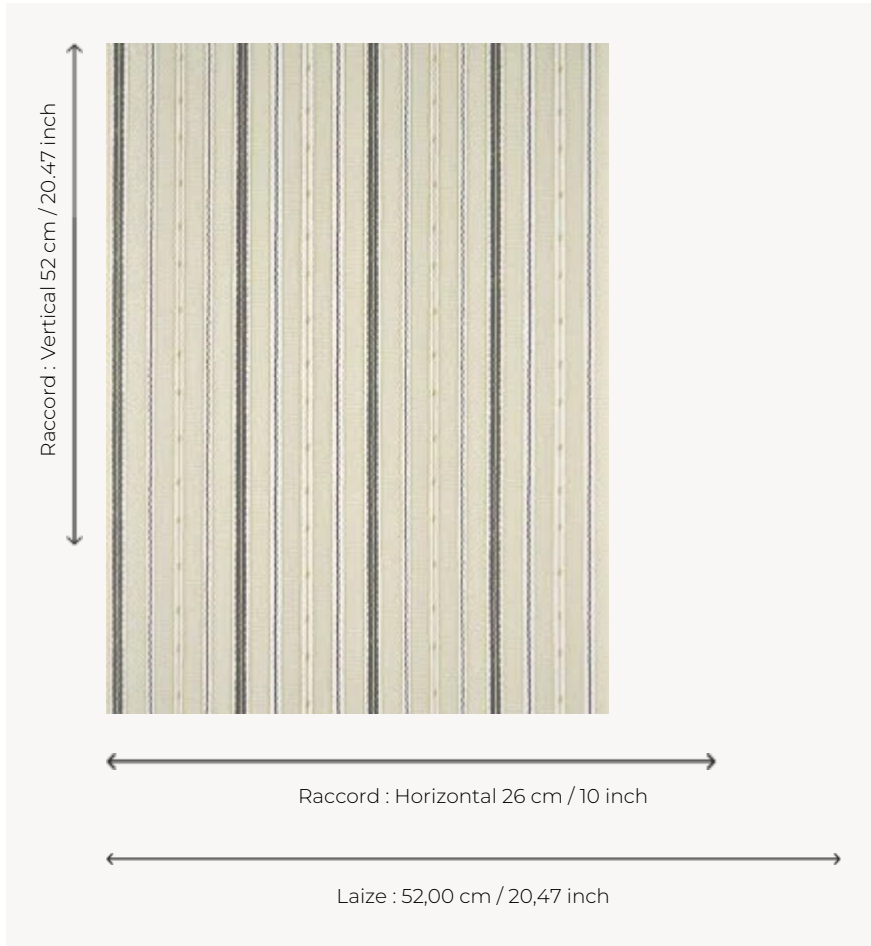

FP123003 SEINE

A fancy stripe in soft colours enhanced by metallic ink. SEINE is a simple stripe with character!

FP123003 - EBENE

Pierre Frey

TYPE	Printed wallpapers
SALES UNIT	Available per roll of 10,05 mts
BACKING	NON WOVEN
COMPOSITION	-
WIDTH	52 cm / 20,47 inch
REPEAT	H: 26 cm - 10,00 inch V: 52 cm - 20,47 inch
WEIGHT	165 gr / m ²
CARE	
TRIMMING	Trimmed
HANGING/REMOVING	Paste the wall Strippable
CERTIFICATIONS	EUROCLASS C-s1,d0 ASTM E84 Class A
NOTES	Traditional printing technique
BOOK	F9979PPFREY49

3 Colors

FP123001
BANQUISE

FP123002
TOMETTE

FP123003
EBENE