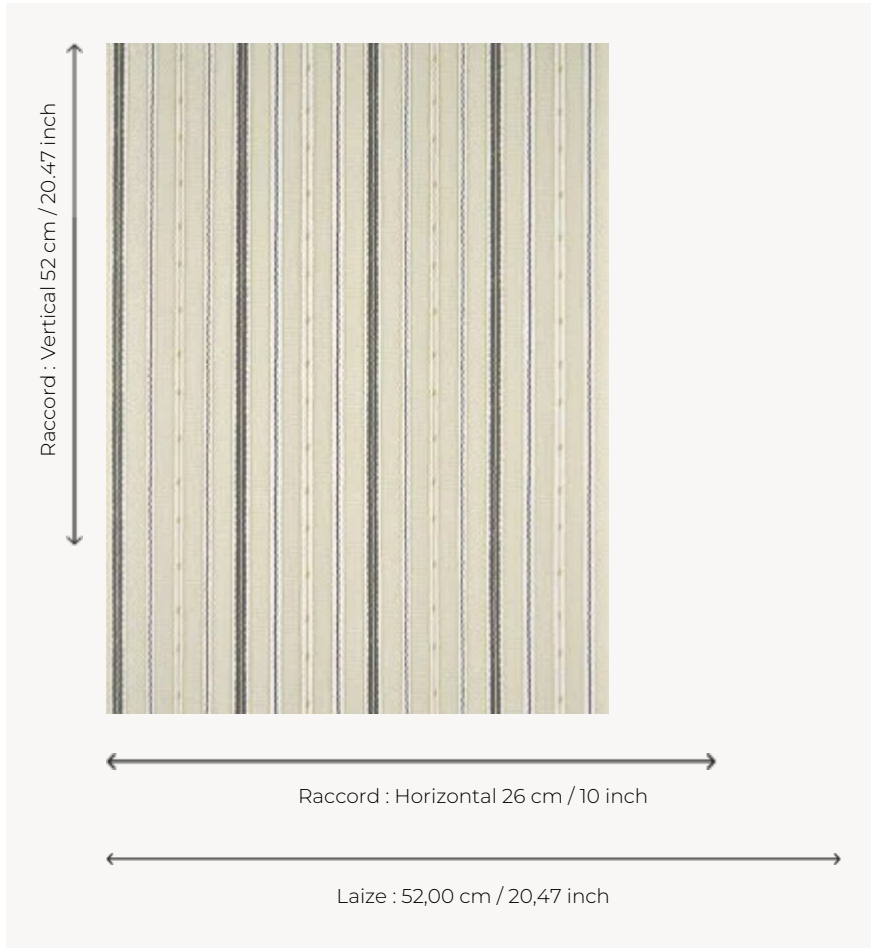

FP123003 SEINE

A fancy stripe in soft colours enhanced by metallic ink. SEINE is a simple stripe with character!

FP123003 - EBENE

Pierre Frey

TYPE	Printed wallpapers
SALES UNIT	Available per roll of 10,05 mts
BACKING	NON WOVEN
COMPOSITION	-
WIDTH	52 cm / 20,47 inch
REPEAT	H: 26 cm - 10,00 inch V: 52 cm - 20,47 inch
WEIGHT	165 gr / m ²
CARE	
TRIMMING	Trimmed
HANGING/REMOVING	Paste the wall Strippable
CERTIFICATIONS	EUROCLASS C-s1,d0 ASTM E84 Class A
NOTES	Traditional printing technique
BOOK	F9979PPFREY49

3 Colors

FP123001
BANQUISE

FP123002
TOMETTE

FP123003
EBENE