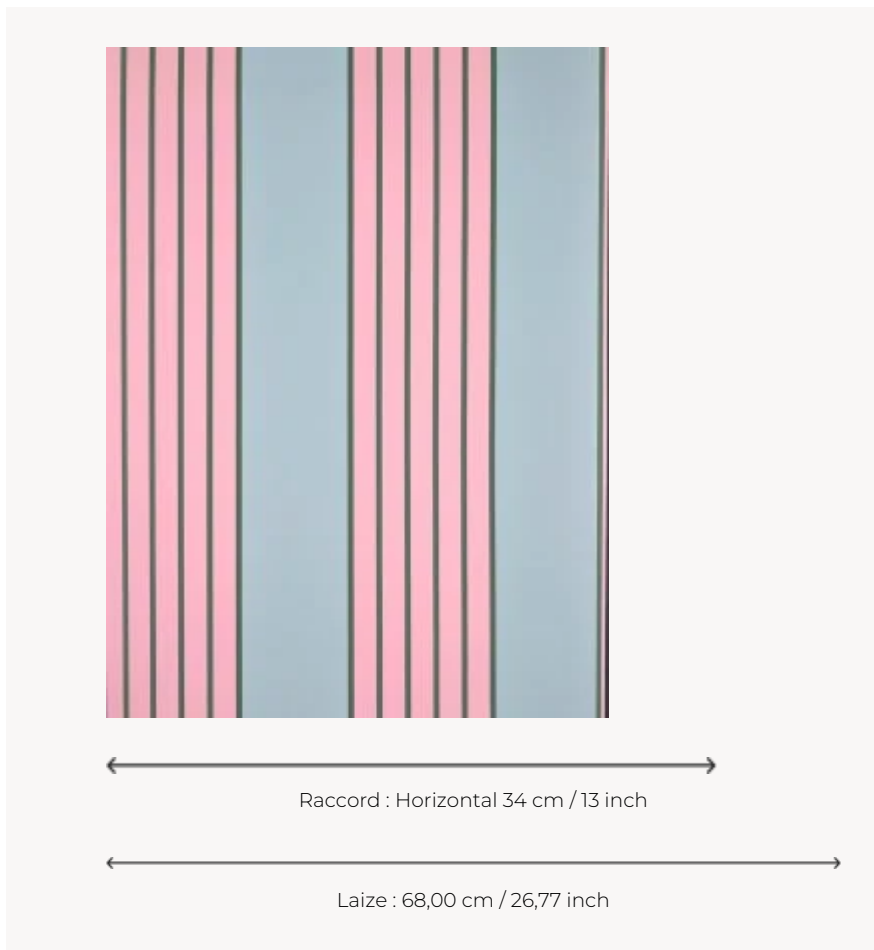

FP124004 DETROIT

A wide stripe with colours inspired by the world of Miami and its sunny beaches lined with palm trees.

FP124004 - CHAMALLOW

Pierre Frey

TYPE	Printed wallpapers
SALES UNIT	Available per roll of 10,05 mts
BACKING	NON WOVEN
COMPOSITION	-
WIDTH	68 cm / 26,77 inch
REPEAT	H: 34 cm - 13,00 inch
WEIGHT	165 gr / m ²
CARE	
TRIMMING	Trimmed
HANGING/REMOVING	Paste the wall Strippable
CERTIFICATIONS	EUROCLASS C-s1,d0 ASTM E84 Class A
NOTES	Traditional printing technique
BOOK	F9979PPFREY48

4 Colors

FP124001
SOLEIL

FP124002
PISCINE

FP124003
CACTUS

FP124004
CHAMALLOW