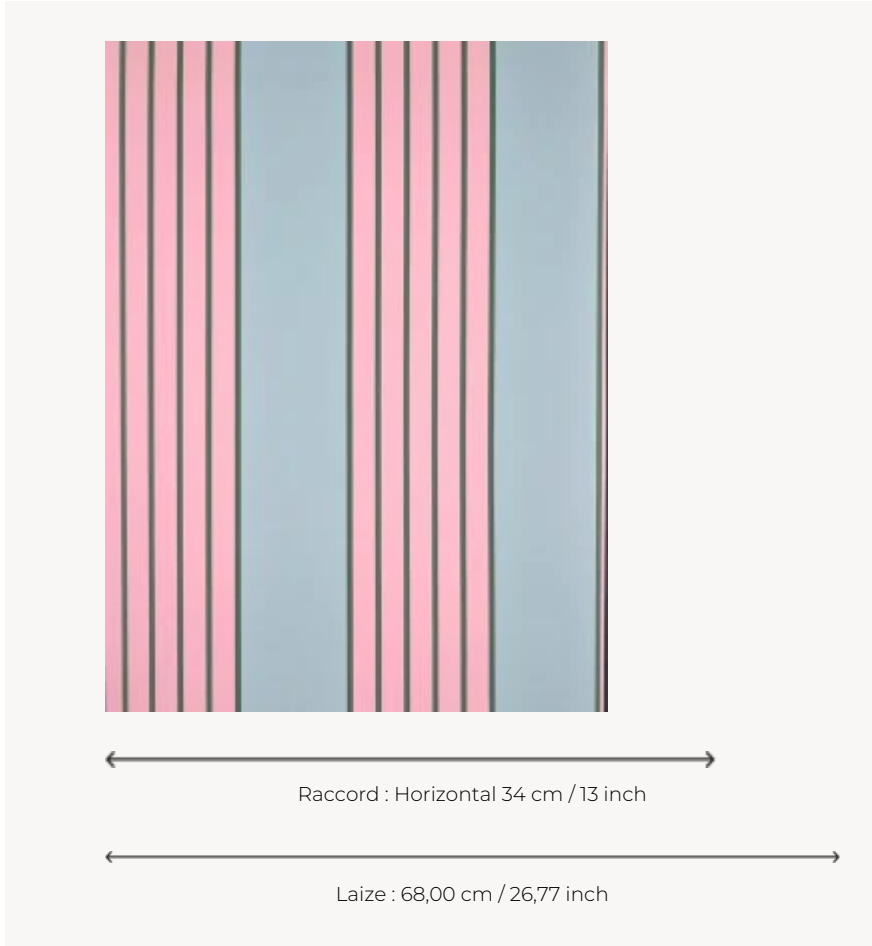

FP124004 DETROIT

A wide stripe with colours inspired by the world of Miami and its sunny beaches lined with palm trees.

FP124004 - CHAMALLOW

Pierre Frey

TYPE	Printed wallpapers
SALES UNIT	Available per roll of 10,05 mts
BACKING	NON WOVEN
COMPOSITION	-
WIDTH	68 cm / 26,77 inch
REPEAT	H: 34 cm - 13,00 inch
WEIGHT	165 gr / m ²
CARE	
TRIMMING	Trimmed
HANGING/REMOVING	Paste the wall Strippable
CERTIFICATIONS	EUROCLASS C-s1,d0 ASTM E84 Class A
NOTES	Traditional printing technique
BOOK	F9979PPFREY48

4 Colors

FP124001
SOLEIL

FP124002
PISCINE

FP124003
CACTUS

FP124004
CHAMALLOW