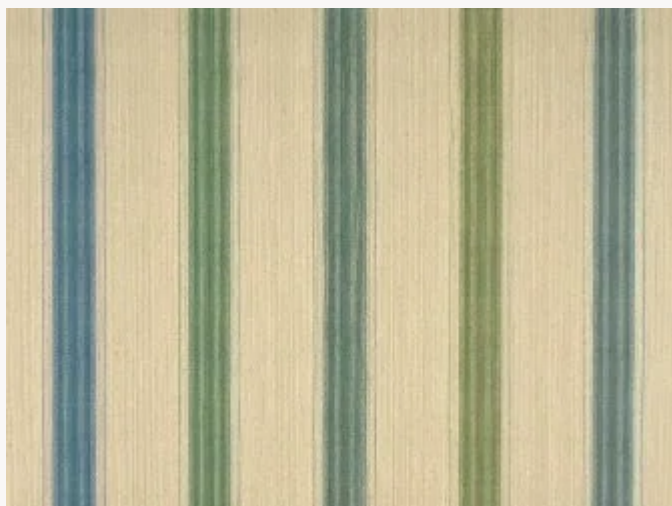

FP128001 DANUBE

Printed on a laid jute thread, DANUBE's colourful stripe dances on its natural backing. The original version of this stripe comes from a textile held in the Maison's archives.

FP128001 - CAMPAGNE

Raccord : Horizontal 98 cm / 38 inch

Laize : 98,00 cm / 38,58 inch

Pierre Frey

TYPE	End-on-end threads - Wide width printed wallpapers
SALES UNIT	Available per meter/yard
BACKING	NON WOVEN
COMPOSITION	100 % Jute
WIDTH	98 cm / 38,58 inch
REPEAT	H: 98 cm - 38,00 inch
WEIGHT	460 gr / m ²
CARE	
TRIMMING	Trimmed
HANGING/REMOVING	Paste the wall Strippable
INFORMATION	Panel effect Inherent irregularities from the natural fiber
BOOK	F9979PPFREY48

2 Colors

FP128001
CAMPAGNE

FP128002
PLAGE