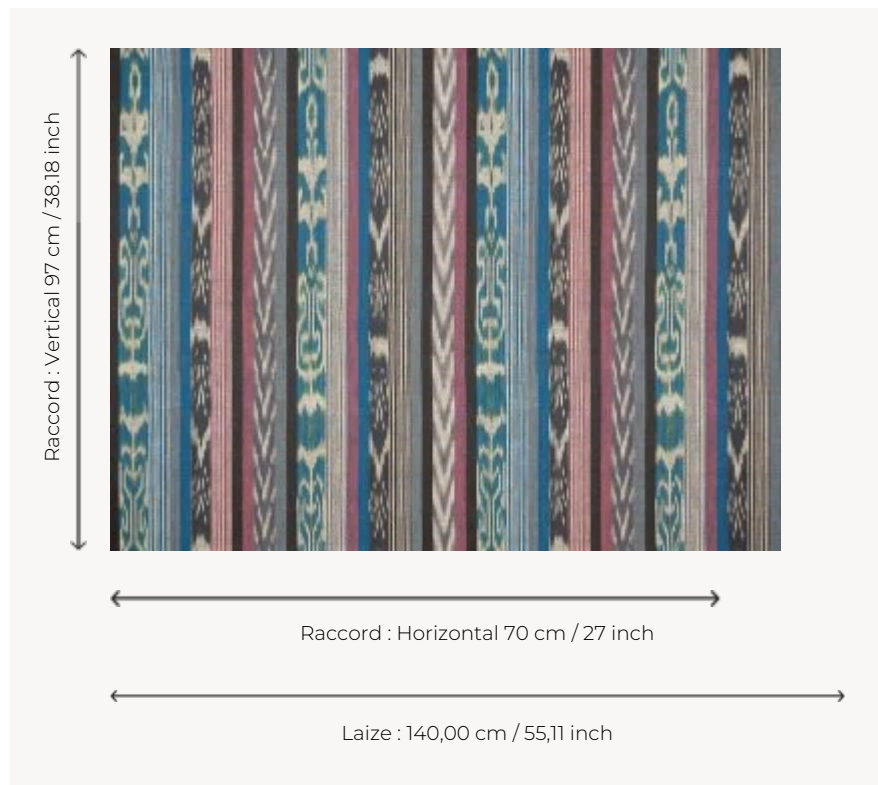

FP132001 CAPRUS

The CAPRUS wallcovering is inspired by a beautiful ikat kept in the Maison's archives. Printed on a cotton base, the motif comes in muted tones.

FP132001 - LAGON

Pierre Frey

TYPE	Wide width printed wallpapers - Paperbacked fabrics
SALES UNIT	Available per meter/yard
BACKING	NON WOVEN
COMPOSITION	100 % Linen
WIDTH	140 cm / 55,11 inch
REPEAT	H: 70 cm - 27,00 inch V: 97 cm - 38,18 inch Straight repeat
WEIGHT	325 gr / m ²
CARE	
TRIMMING	Trimmed
HANGING/REMOVING	Paste the wall Wet removable
CERTIFICATIONS	ASTM E84 Class A
BOOK	F9979PPFREY48