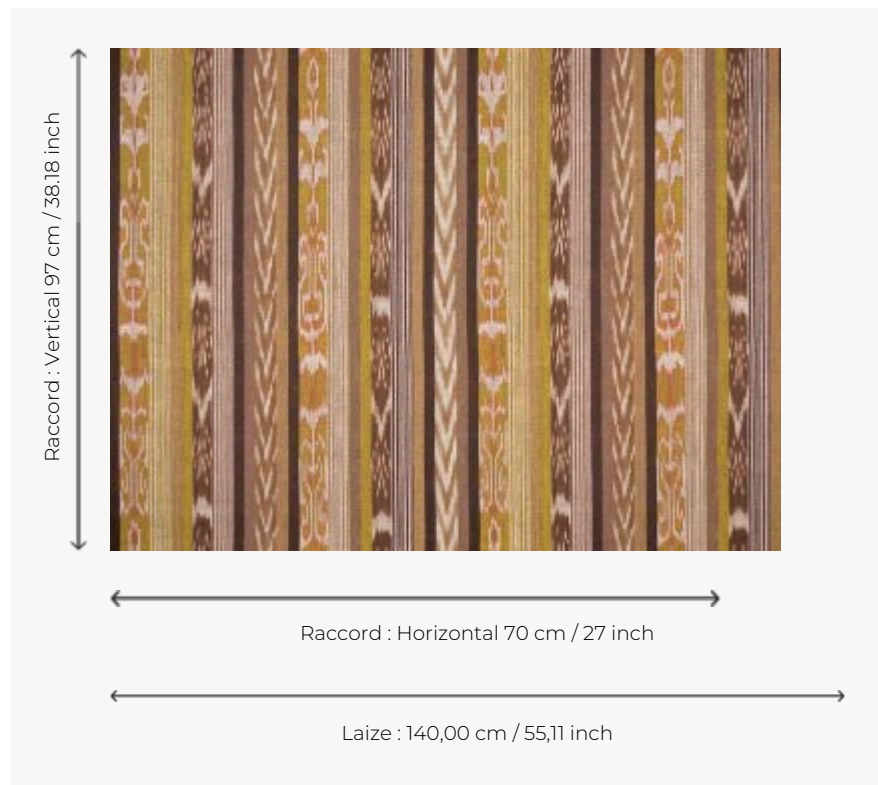

FP132002 CAPRUS

The CAPRUS wallcovering is inspired by a beautiful ikat kept in the Maison's archives. Printed on a cotton base, the motif comes in muted tones.

FP132002 - CARMEL

Pierre Frey

TYPE	Wide width printed wallpapers - Paperbacked fabrics
SALES UNIT	Available per meter/yard
BACKING	NON WOVEN
COMPOSITION	100 % Linen
WIDTH	140 cm / 55,11 inch
REPEAT	H: 70 cm - 27,00 inch V: 97 cm - 38,18 inch Straight repeat
WEIGHT	325 gr / m ²
CARE	
TRIMMING	Trimmed
HANGING/REMOVING	Paste the wall Wet removable
CERTIFICATIONS	ASTM E84 Class A
BOOK	F9979PPFREY48

2 Colors

FP132001
LAGON

FP132002
CARMEL