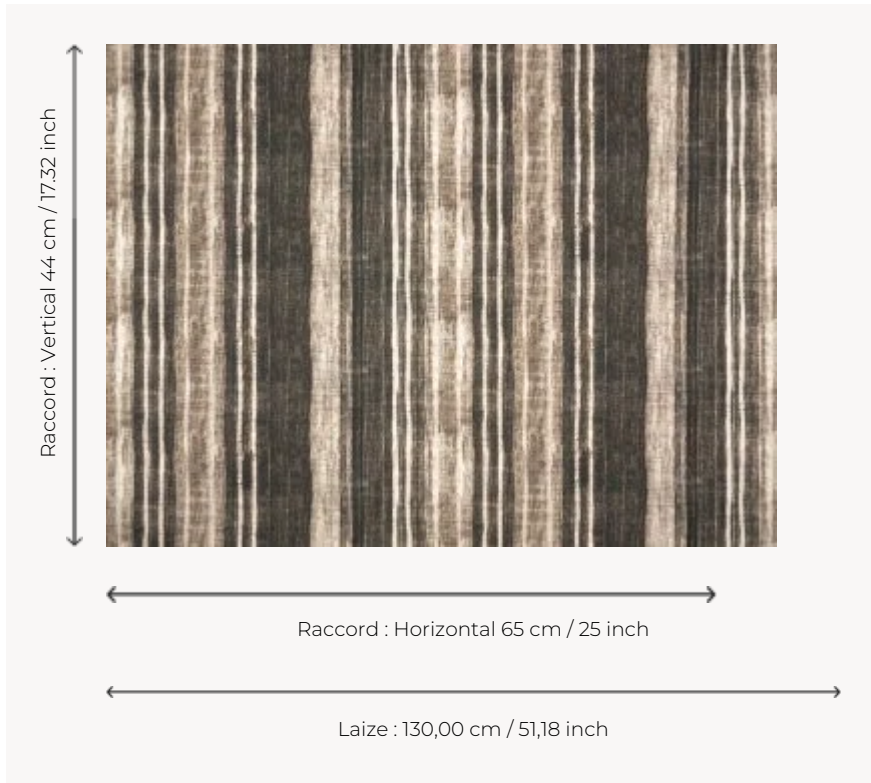

FP134002 COLORADO

The hand-crafted stripe pattern was inspired by a linen fabric printed in wax resist and dyed indigo, preserved in the Maison's archives. COLORADO retains all the charm of this lovely discovery.

FP134002 - CHARBON

Pierre Frey

TYPE	Wide width printed wallpapers - Paperbacked fabrics
SALES UNIT	Available per meter/yard
BACKING	NON WOVEN
COMPOSITION	100 % Linen
WIDTH	130 cm / 51,18 inch
REPEAT	H: 65 cm - 25,00 inch V: 44 cm - 17,32 inch Straight repeat
WEIGHT	325 gr / m ²
CARE	
TRIMMING	Trimmed
HANGING/REMOVING	Paste the wall Wet removable
CERTIFICATIONS	ASTM E84 Class A
BOOK	F9979PPFREY48

2 Colors

FP134001
INDIGO

FP134002
CHARBON