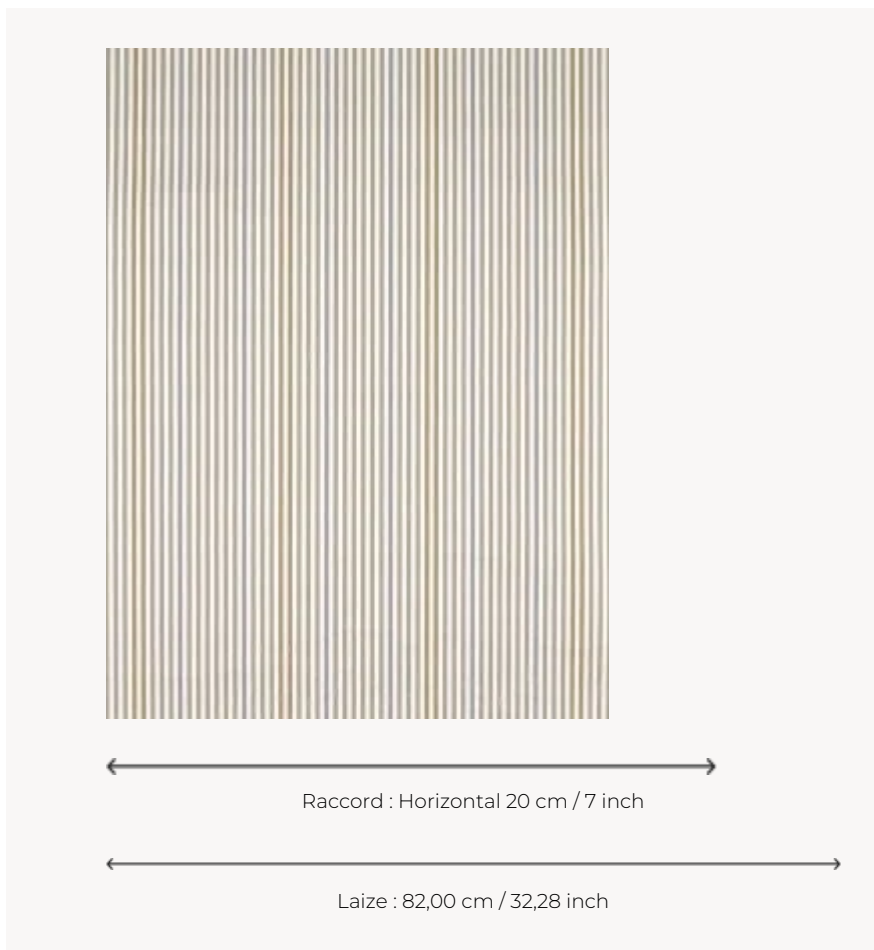

# FP135002 ESCAUT

A three-coloured stripe with a regular rhythm printed on paper thread, ESCAUT is available in a wide range of colours.

## FP135002 - GALET

## Pierre Frey

<b>TYPE</b>	End-on-end threads - Printed wallpapers
<b>SALES UNIT</b>	Available per meter/yard
<b>BACKING</b>	NON WOVEN
<b>COMPOSITION</b>	100 % Paper
<b>WIDTH</b>	82 cm / 32,28 inch
<b>REPEAT</b>	H: 20 cm - 7,00 inch
<b>WEIGHT</b>	200 gr / m <sup>2</sup>
<b>CARE</b>	
<b>TRIMMING</b>	Trimmed
<b>HANGING/REMOVING</b>	Paste the wall Wet removable
<b>CERTIFICATIONS</b>	EUROCLASS C-s1,d0 ASTM E84 Class A
<b>BOOK</b>	F9979PPFREY49

## 4 Colors

FP135001  
PETALE

FP135002  
GALET

FP135003  
SAUGE

FP135004  
CITRON