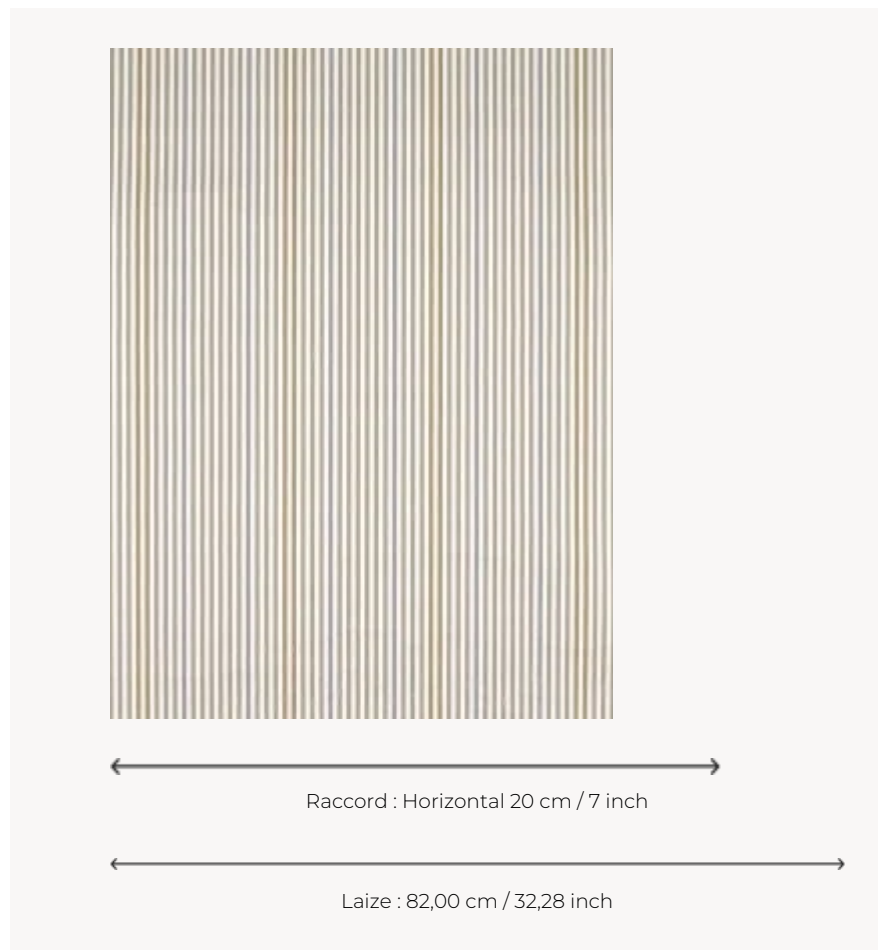

# FP135002 ESCAUT

A three-coloured stripe with a regular rhythm printed on paper thread, ESCAUT is available in a wide range of colours.

## FP135002 - GALET

## Pierre Frey

<b>TYPE</b>	End-on-end threads - Printed wallpapers
<b>SALES UNIT</b>	Available per meter/yard
<b>BACKING</b>	NON WOVEN
<b>COMPOSITION</b>	100 % Paper
<b>WIDTH</b>	82 cm / 32,28 inch
<b>REPEAT</b>	H: 20 cm - 7,00 inch
<b>WEIGHT</b>	200 gr / m <sup>2</sup>
<b>CARE</b>	
<b>TRIMMING</b>	Trimmed
<b>HANGING/REMOVING</b>	Paste the wall Wet removable
<b>CERTIFICATIONS</b>	EUROCLASS C-s1,d0 ASTM E84 Class A
<b>BOOK</b>	F9979PPFREY49

## 4 Colors

FP135001  
PETALE

FP135002  
GALET

FP135003  
SAUGE

FP135004  
CITRON