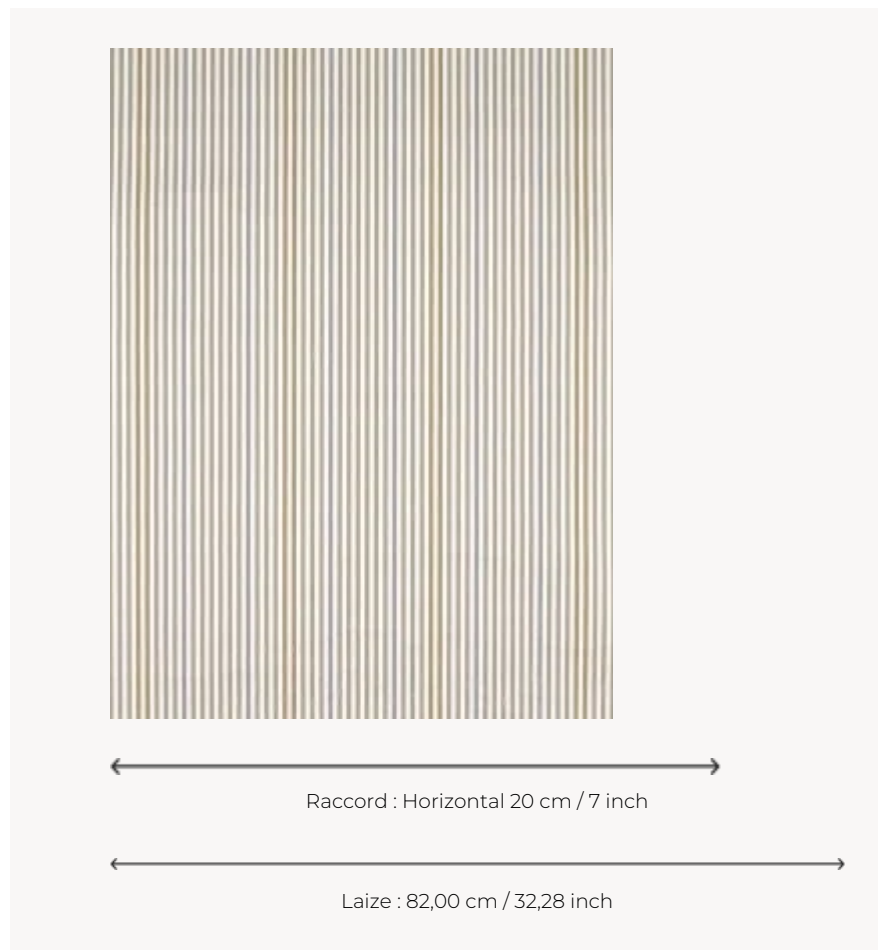

# FP135002 ESCAUT

A three-coloured stripe with a regular rhythm printed on paper thread, ESCAUT is available in a wide range of colours.

## FP135002 - GALET

## Pierre Frey

|                         |   |
|-------------------------|---|
| <b>TYPE</b>             | End-on-end threads - Printed wallpapers   |
| <b>SALES UNIT</b>       | Available per meter/yard  |
| <b>BACKING</b>          | NON WOVEN   |
| <b>COMPOSITION</b>      | 100 % Paper   |
| <b>WIDTH</b>            | 82 cm / 32,28 inch  |
| <b>REPEAT</b>           | H: 20 cm - 7,00 inch  |
| <b>WEIGHT</b>           | 200 gr / m <sup>2</sup>   |
| <b>CARE</b>             |  |
| <b>TRIMMING</b>         | Trimmed   |
| <b>HANGING/REMOVING</b> | Paste the wall<br>Wet removable   |
| <b>CERTIFICATIONS</b>   | EUROCLASS C-s1,d0<br>ASTM E84 Class A   |
| <b>BOOK</b>             | F9979PPFREY49   |

## 4 Colors

FP135001  
PETALE

FP135002  
GALET

FP135003  
SAUGE

FP135004  
CITRON