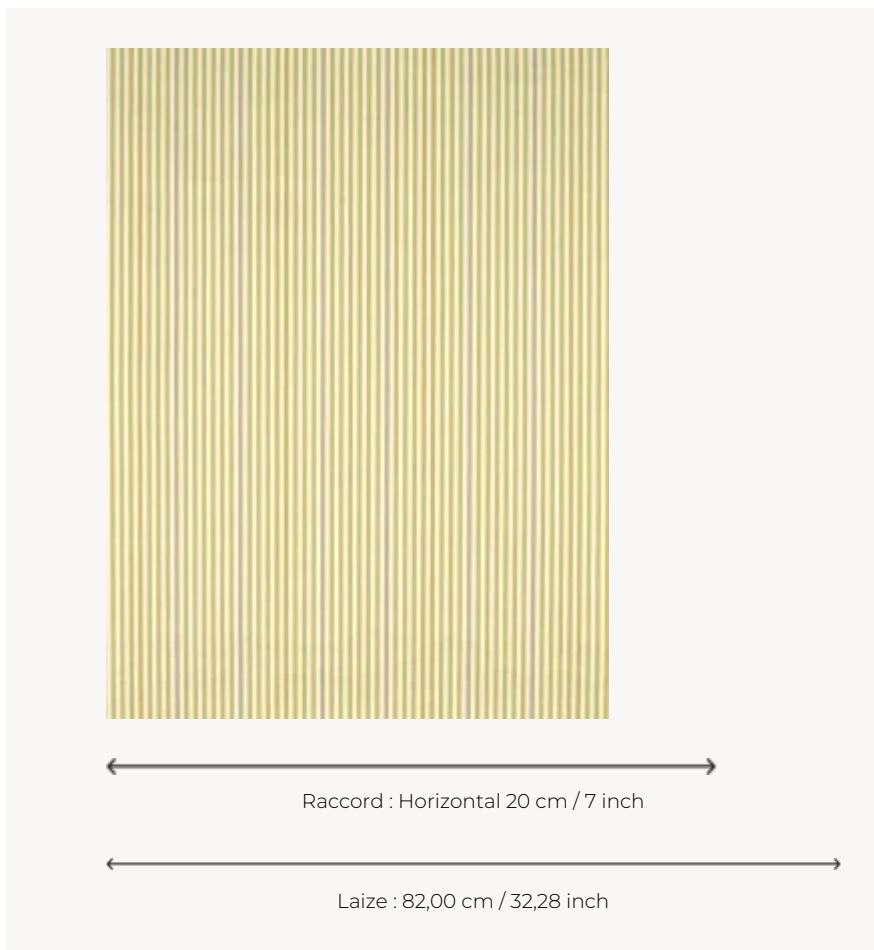

FP135004 ESCAUT

A three-coloured stripe with a regular rhythm printed on paper thread, ESCAUT is available in a wide range of colours.

FP135004 - CITRON

Pierre Frey

TYPE	End-on-end threads - Printed wallpapers
SALES UNIT	Available per meter/yard
BACKING	NON WOVEN
COMPOSITION	100 % Paper
WIDTH	82 cm / 32,28 inch
REPEAT	H: 20 cm - 7,00 inch
WEIGHT	200 gr / m ²
CARE	
TRIMMING	Trimmed
HANGING/REMOVING	Paste the wall Wet removable
CERTIFICATIONS	EUROCLASS C-s1,d0 ASTM E84 Class A
BOOK	F9979PPFREY49

4 Colors

FP135001
PETALE

FP135002
GALET

FP135003
SAUGE

FP135004
CITRON