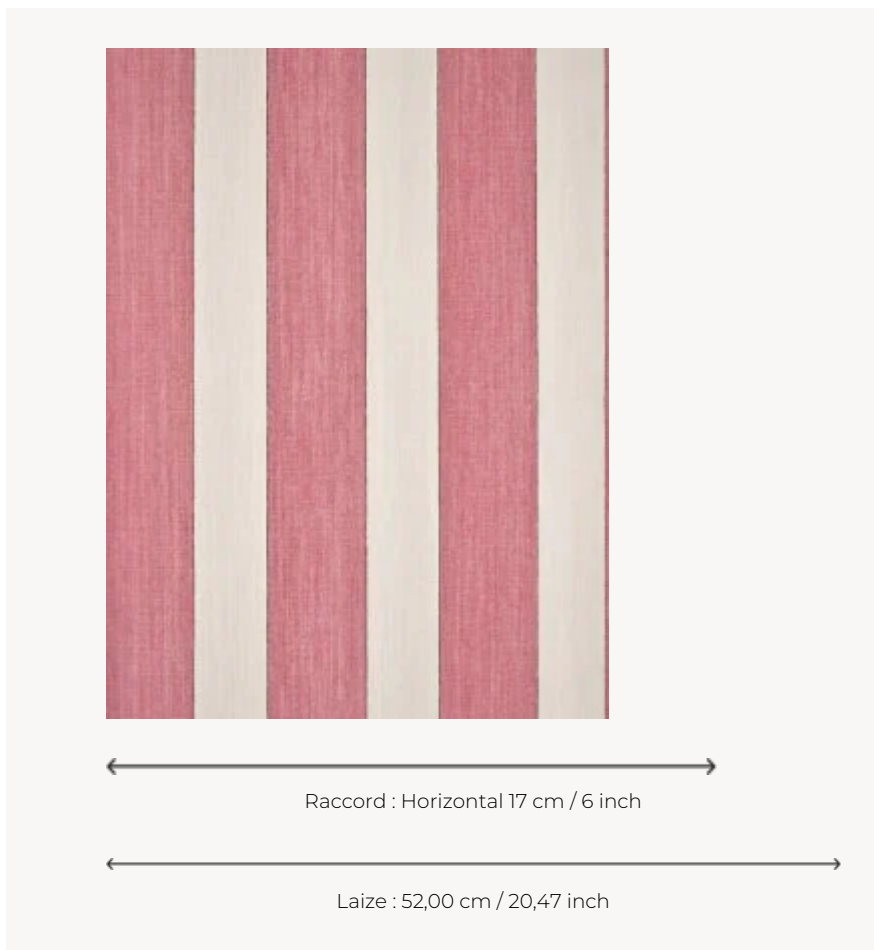

FP136005 TAMISE

The TAMISE stripe reinterprets the background of a beautiful painted Indienne dating from the 18th century and preserved in the Maison's archives.

FP136005 - FRAMBOISE

Pierre Frey

TYPE	Printed wallpapers
SALES UNIT	Available per roll of 10,05 mts
BACKING	NON WOVEN
COMPOSITION	-
WIDTH	52 cm / 20,47 inch
REPEAT	H: 17 cm - 6,00 inch
WEIGHT	147 gr / m ²
CARE	
TRIMMING	Trimmed
HANGING/REMOVING	Paste the wall Wet removable
CERTIFICATIONS	EUROCLASS B-s1,d0 ASTM E84 Class A
BOOK	F9979PPFREY49

6 Colors

FP136001
NOISETTE

FP136002
MIEL

FP136003
AGAVE

FP136004
MER

FP136005
FRAMBOISE

FP136006
CRAIE