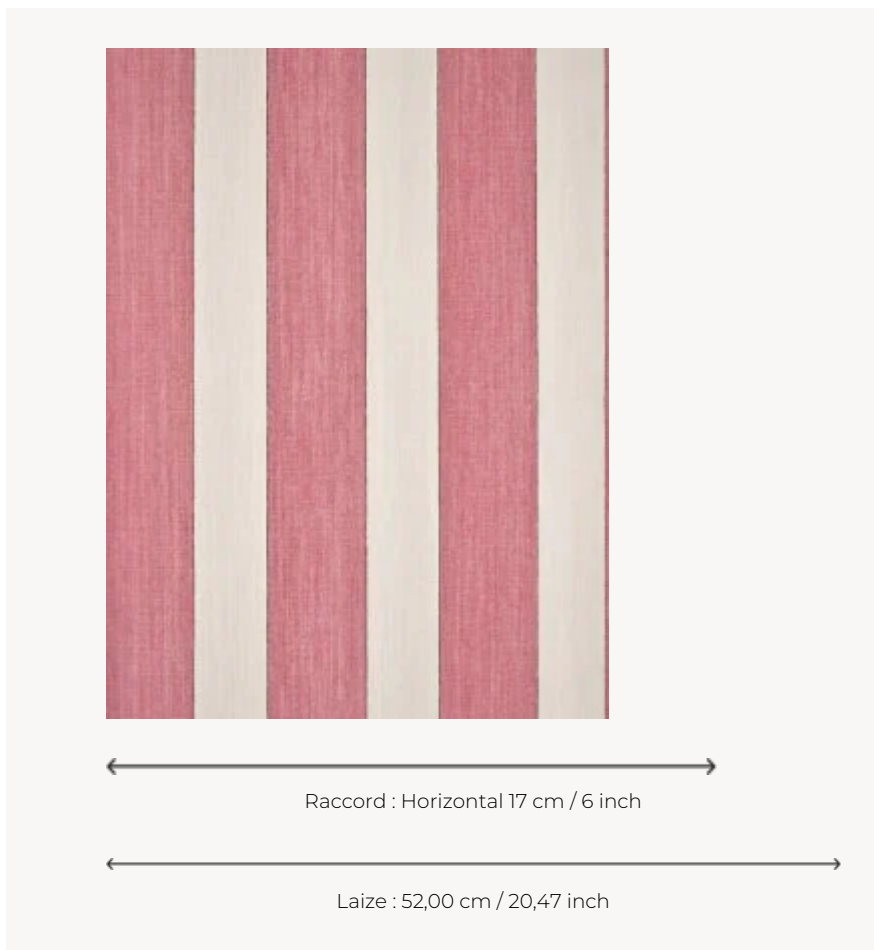

# FP136005 TAMISE

The TAMISE stripe reinterprets the background of a beautiful painted Indienne dating from the 18th century and preserved in the Maison's archives.

## Pierre Frey

<b>TYPE</b>	Printed wallpapers
<b>SALES UNIT</b>	Available per roll of 10,05 mts
<b>BACKING</b>	NON WOVEN
<b>COMPOSITION</b>	-
<b>WIDTH</b>	52 cm / 20,47 inch
<b>REPEAT</b>	H: 17 cm - 6,00 inch
<b>WEIGHT</b>	147 gr / m <sup>2</sup>
<b>CARE</b>	
<b>TRIMMING</b>	Trimmed
<b>HANGING/REMOVING</b>	Paste the wall Wet removable
<b>CERTIFICATIONS</b>	EUROCLASS B-s1,d0 ASTM E84 Class A
<b>BOOK</b>	F9979PPFREY49