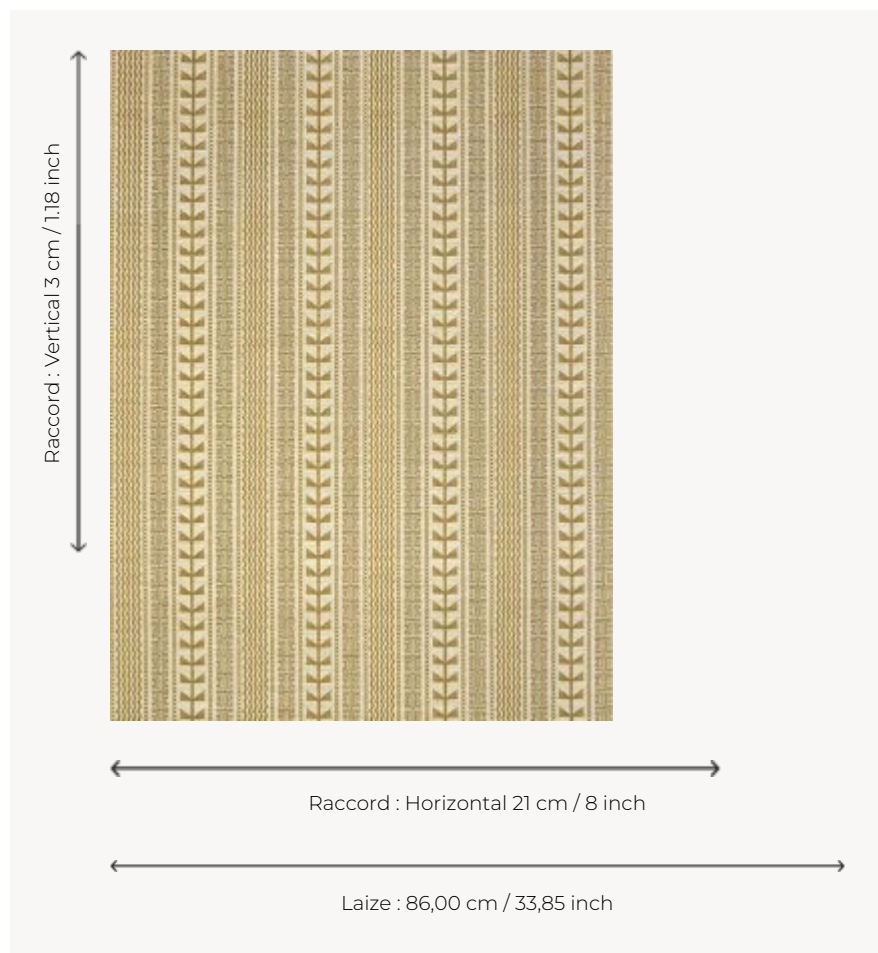

FP144002 AGADEZ

Pattern inspired by ethnic designs, embroidered on straw in a straight line in natural tones.

FP144002 - HOUBLON

Pierre Frey

TYPE	Embossed patterns - Straws and similar materials - Embroideries
SALES UNIT	Available per roll of 7,20 mts
BACKING	PAPER
COMPOSITION	39 % Sisa - 31 % Viscose - 17 % Cotton - 13 % Polyester
WIDTH	86 cm / 33,85 inch
REPEAT	H: 21 cm - 8,00 inch V: 3 cm - 1,18 inch Free match
WEIGHT	529 gr / m ²
CARE	
TRIMMING	Trimmed
HANGING/REMOVING	Paste the wall Dry strippable
INFORMATION	Panel effect Embroidered wallcovering. Irregular appearance due to handcrafting
BOOK	F9979PPFREY47

2 Colors

FP144001
ECUME

FP144002
HOUBLON