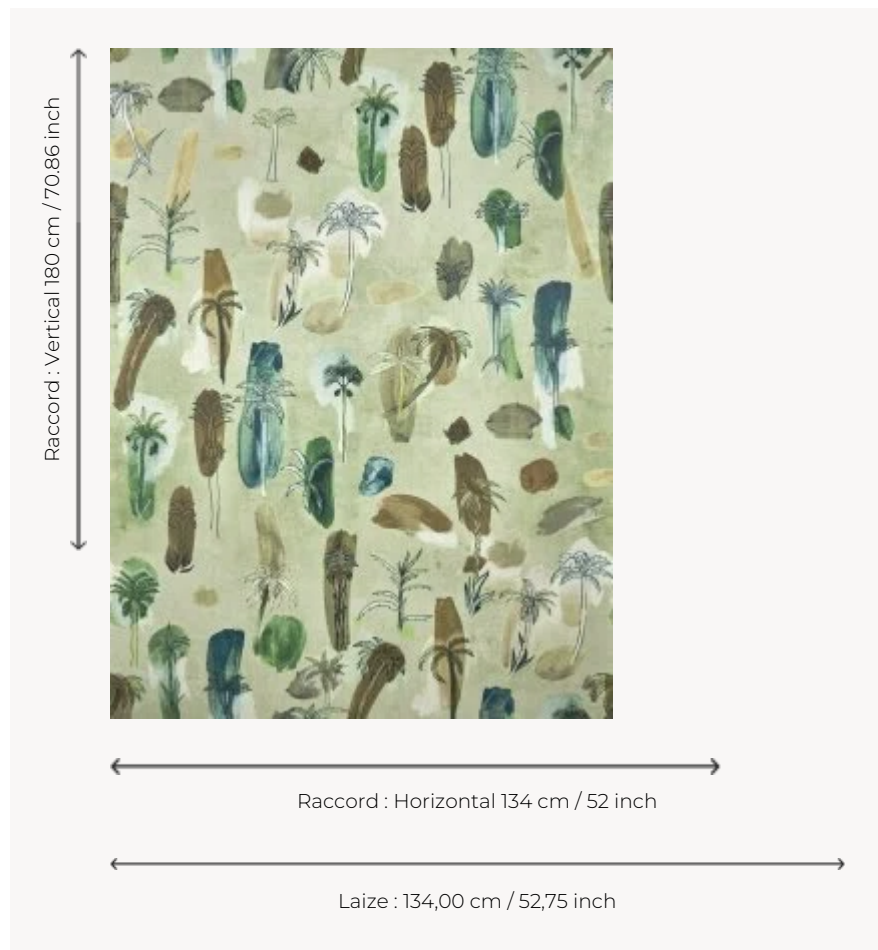

FP149001 WAHIBA

This wallpaper evokes a dream of an oasis between palm trees and dappled color. It is available in two tones: warm, sunny shades or refreshing greens. Available in fabric under reference F3957 WAHIBA

FP149001 - MENTHE

Pierre Frey

TYPE	Wide width printed wallpapers
SALES UNIT	Available per meter/yard
BACKING	NON WOVEN
COMPOSITION	-
WIDTH	134 cm / 52,75 inch
REPEAT	H: 134 cm - 52,00 inch V: 180 cm - 70,86 inch Straight repeat
WEIGHT	185 gr / m ²
CARE	
TRIMMING	Pretrimmed
HANGING/REMOVING	Paste the wall Strippable
CERTIFICATIONS	EUROCLASS B-s1,d0 ASTM E84 Class A
INFORMATION	Use the trim & join marks during installation. Double-cut installation.
BOOK	F9979PPFREY47

2 Colors

FP149001
MENTHE

FP149002
THE