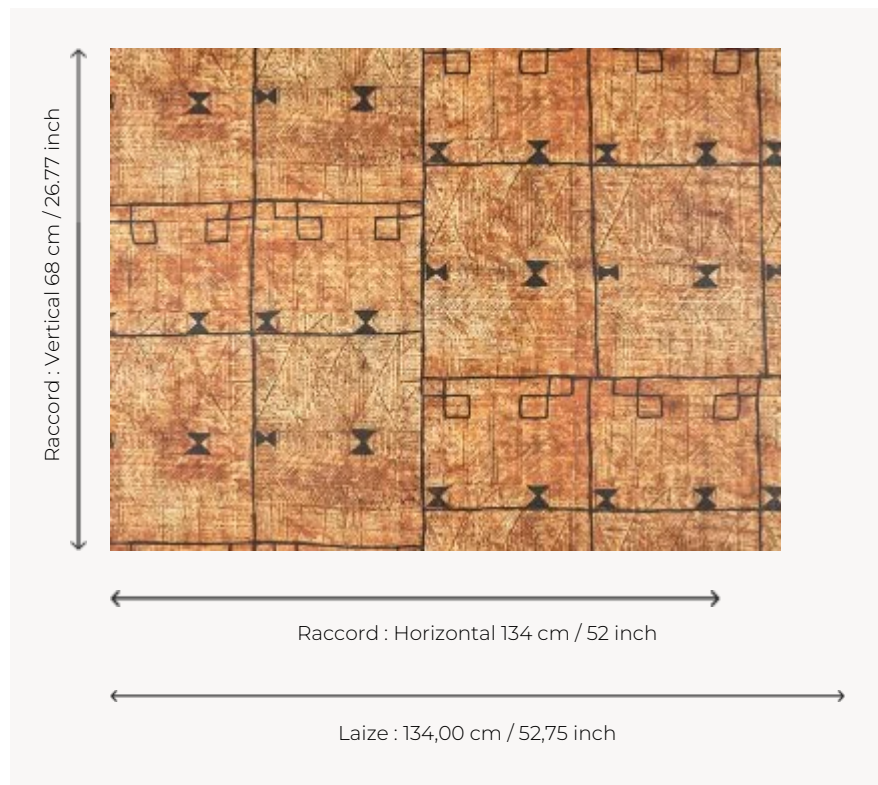

FP150001 SIWA

This graphic design is an adaptation of a tapa, a fabric made from non-woven and painted bark, preserved in the Maison archives. Available in fabric under reference F3969 SIWA.

FP150001 - TERRE

Pierre Frey

TYPE	Wide width printed wallpapers
SALES UNIT	Available per meter/yard
BACKING	NON WOVEN
COMPOSITION	-
WIDTH	134 cm / 52,75 inch
REPEAT	H: 134 cm - 52,00 inch V: 68 cm - 26,77 inch Half drop repeat
WEIGHT	165 gr / m ²
CARE	
TRIMMING	Pretrimmed
HANGING/REMOVING	Paste the wall Strippable
CERTIFICATIONS	EUROCLASS C-s1,d0 ASTM E84 Class A
INFORMATION	Use the trim & join marks during installation. Double-cut installation.
BOOK	F9979PPFREY47