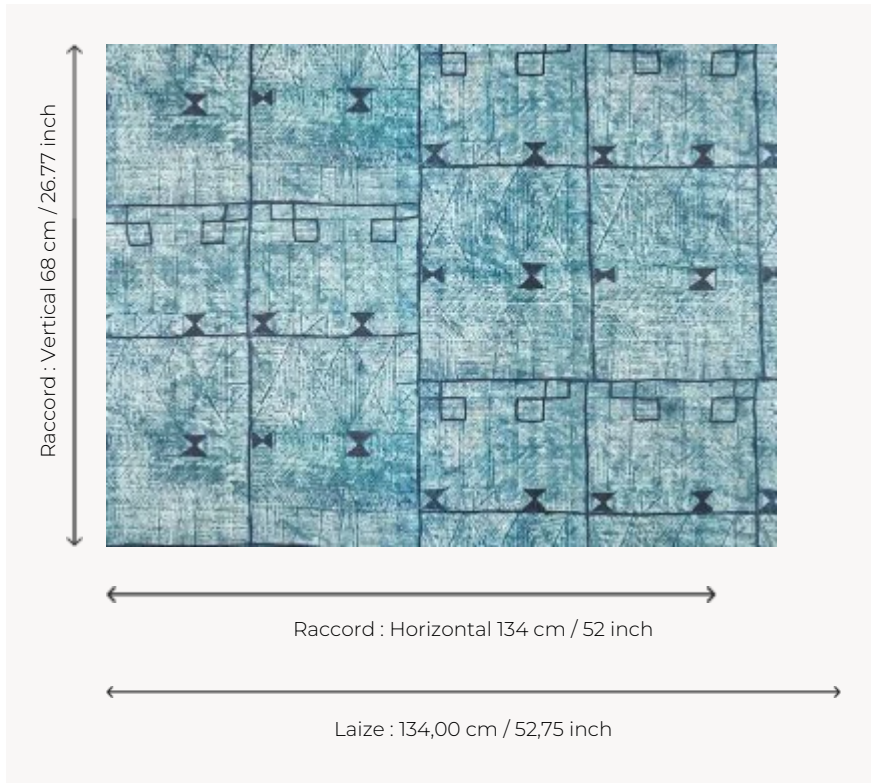

FP150002 SIWA

This graphic design is an adaptation of a tapa, a fabric made from non-woven and painted bark, preserved in the Maison archives. Available in fabric under reference F3969 SIWA.

FP150002 - AZUR

Pierre Frey

TYPE	Wide width printed wallpapers
SALES UNIT	Available per meter/yard
BACKING	NON WOVEN
COMPOSITION	-
WIDTH	134 cm / 52,75 inch
REPEAT	H: 134 cm - 52,00 inch V: 68 cm - 26,77 inch Half drop repeat
WEIGHT	165 gr / m ²
CARE	
TRIMMING	Pretrimmed
HANGING/REMOVING	Paste the wall Strippable
CERTIFICATIONS	EUROCLASS C-s1,d0 ASTM E84 Class A
INFORMATION	Use the trim & join marks during installation. Double-cut installation.
BOOK	F9979PPFREY47

2 Colors

FP150001
TERRE

FP150002
AZUR