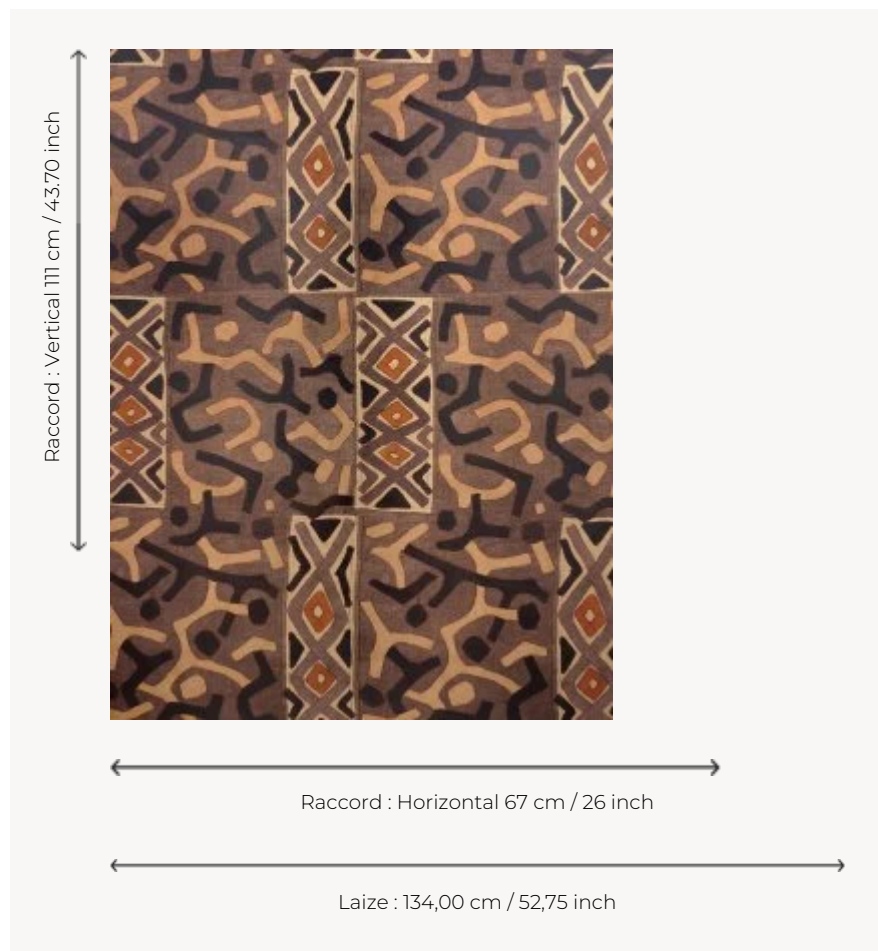

FP151001 BORKOU

BORKOU evokes embroideries applied to strips of jute canvas in different shades, sewn together by hand. The design is printed on a fibrous, metallized backing, revealing all the beauty of the handmade gesture.

FP151001 - DESERT

Pierre Frey

TYPE	Wide width printed wallpapers
SALES UNIT	Available per meter/yard
BACKING	NON WOVEN
COMPOSITION	-
WIDTH	134 cm / 52,75 inch
REPEAT	H: 67 cm - 26,00 inch V: 111 cm - 43,70 inch Straight repeat
WEIGHT	165 gr / m ²
CARE	
TRIMMING	Pretrimmed
HANGING/REMOVING	Paste the wall Strippable
CERTIFICATIONS	EUROCLASS C-s1,d0 ASTM E84 Class A
INFORMATION	Use the trim & join marks during installation. Double-cut installation.
BOOK	F9979PPFREY47

1 Colors

FP151001
DESERT