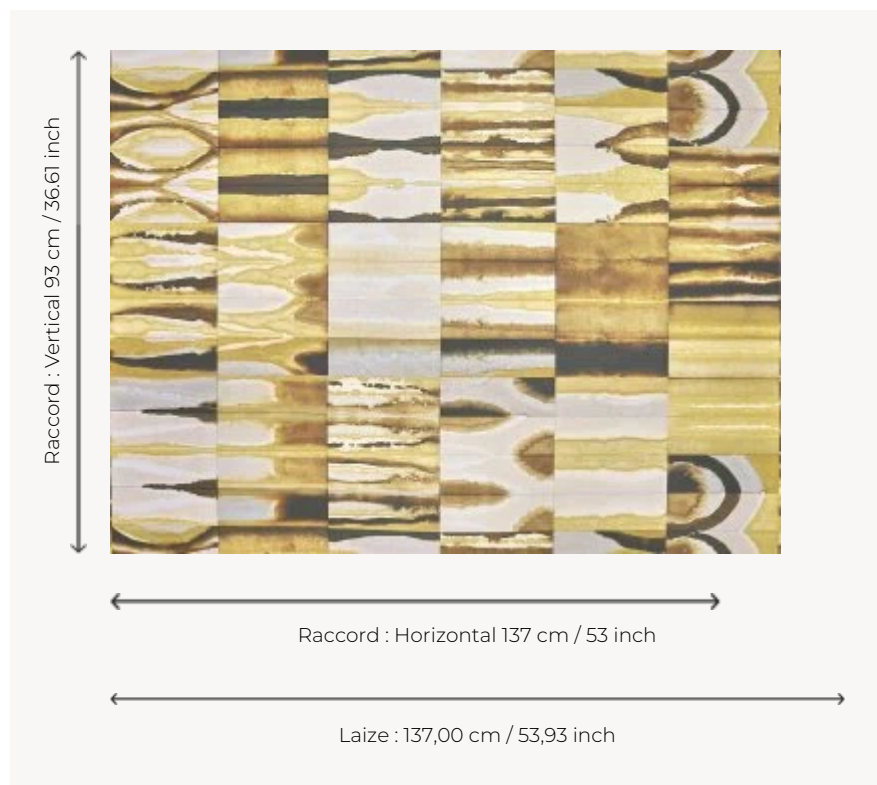

## FP152001 AGAFAY

This wallpaper, printed on a medium similar to art paper, faithfully reinterprets a contemporary work by Adrien Testard. The artist's work is rooted in the art of folding. He plays with the propagation of ink on folded Japanese paper, generating multiple landscape textures and color variations. Once unfolded, the work is an ode to the illusions and mirages seen at the gates of a desert, where the waters disappear. Available in coordinated fabric under reference F3964 AGAFAY.

### Pierre Frey

<b>TYPE</b>	Wide width printed wallpapers
<b>ARTIST</b>	Adrien Testard
<b>SALES UNIT</b>	Available per meter/yard
<b>BACKING</b>	NON WOVEN
<b>COMPOSITION</b>	-
<b>WIDTH</b>	137 cm / 53,93 inch
<b>REPEAT</b>	H: 137 cm - 53,00 inch V: 93 cm - 36,61 inch Half drop repeat
<b>WEIGHT</b>	150 gr / m <sup>2</sup>
<b>CARE</b>	
<b>TRIMMING</b>	Pretrimmed
<b>HANGING/REMOVING</b>	Paste the wall Strippable
<b>CERTIFICATIONS</b>	EUROCLASS C-s1,d0 ASTM E84 Class A
<b>INFORMATION</b>	Use the trim & join marks during installation. Double-cut installation.
<b>BOOK</b>	F9979PPFREY47