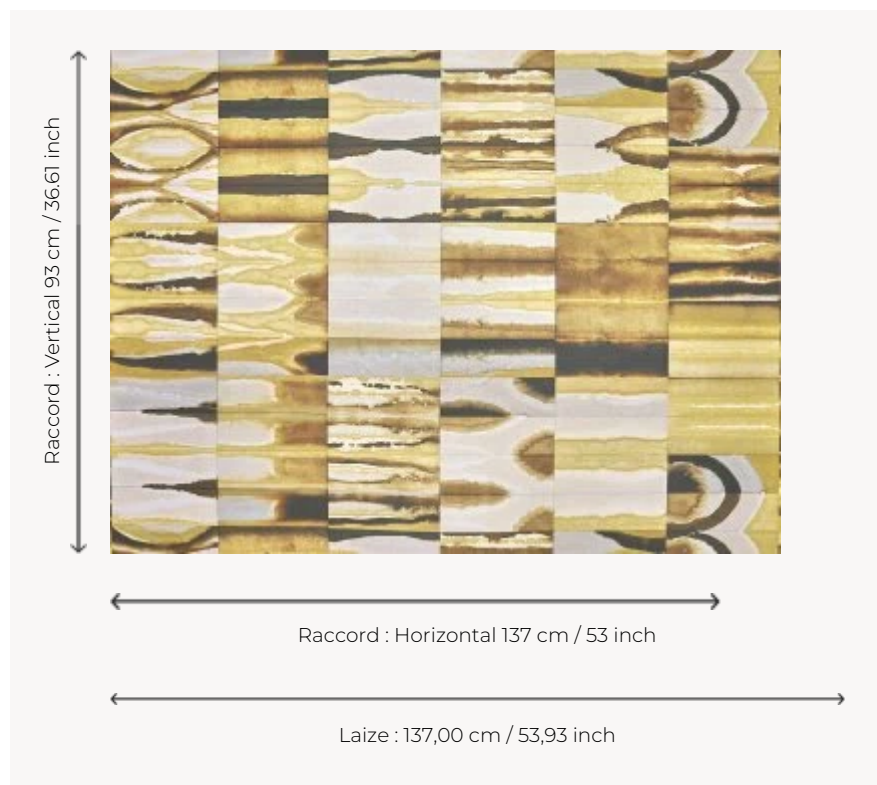

FP152001 AGAFAY

This wallpaper, printed on a medium similar to art paper, faithfully reinterprets a contemporary work by Adrien Testard. The artist's work is rooted in the art of folding. He plays with the propagation of ink on folded Japanese paper, generating multiple landscape textures and color variations. Once unfolded, the work is an ode to the illusions and mirages seen at the gates of a desert, where the waters disappear. Available in coordinated fabric under reference F3964 AGAFAY.

FP152001 - KAKI

Pierre Frey

TYPE	Wide width printed wallpapers
ARTIST	Adrien Testard
SALES UNIT	Available per meter/yard
BACKING	NON WOVEN
COMPOSITION	-
WIDTH	137 cm / 53,93 inch
REPEAT	H: 137 cm - 53,00 inch V: 93 cm - 36,61 inch Half drop repeat
WEIGHT	150 gr / m ²
CARE	
TRIMMING	Pretrimmed
HANGING/REMOVING	Paste the wall Strippable
CERTIFICATIONS	EUROCLASS C-s1,d0 ASTM E84 Class A
INFORMATION	Use the trim & join marks during installation. Double-cut installation.
BOOK	F9979PPFREY47