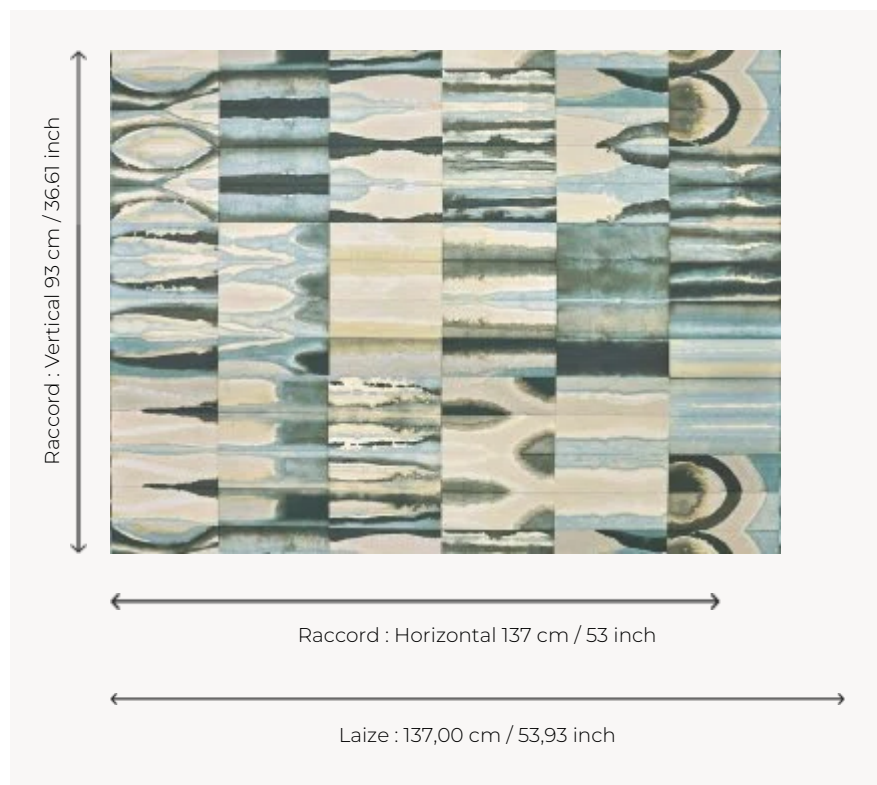

FP152002 AGAFAY

This wallpaper, printed on a medium similar to art paper, faithfully reinterprets a contemporary work by Adrien Testard. The artist's work is rooted in the art of folding. He plays with the propagation of ink on folded Japanese paper, generating multiple landscape textures and color variations. Once unfolded, the work is an ode to the illusions and mirages seen at the gates of a desert, where the waters disappear. Available in coordinated fabric under reference F3964 AGAFAY.

FP152002 - AQUA

Pierre Frey

TYPE	Wide width printed wallpapers
ARTIST	Adrien Testard
SALES UNIT	Available per meter/yard
BACKING	NON WOVEN
COMPOSITION	-
WIDTH	137 cm / 53,93 inch
REPEAT	H: 137 cm - 53,00 inch V: 93 cm - 36,61 inch Half drop repeat
WEIGHT	150 gr / m ²
CARE	
TRIMMING	Pretrimmed
HANGING/REMOVING	Paste the wall Strippable
CERTIFICATIONS	EUROCLASS C-s1,d0 ASTM E84 Class A
INFORMATION	Use the trim & join marks during installation. Double-cut installation.
BOOK	F9979PPFREY47