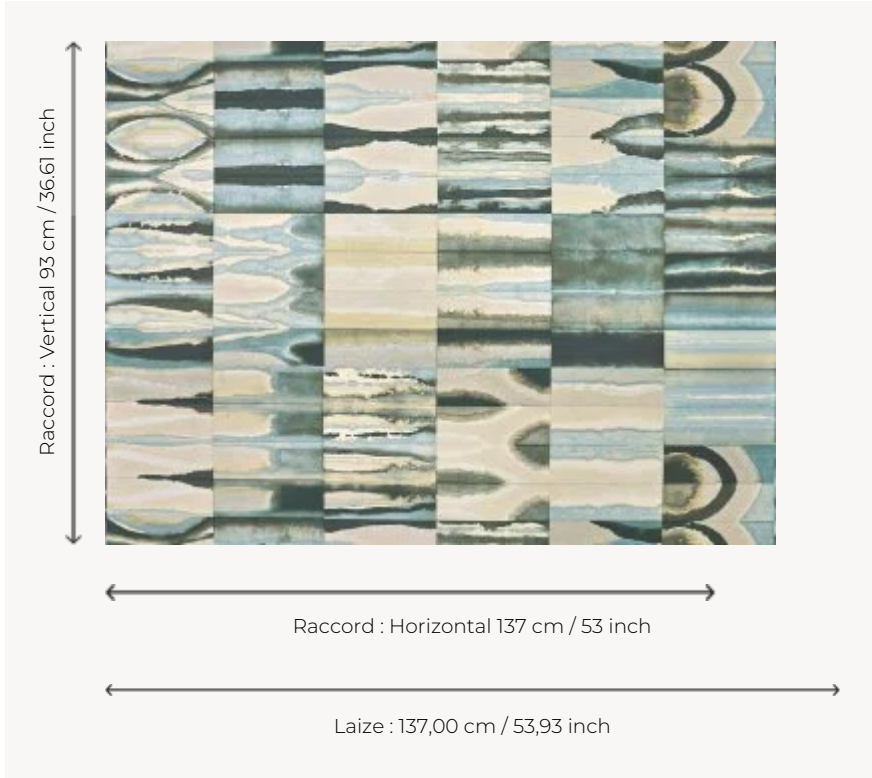

FP152002 AGAFAY

This wallpaper, printed on a medium similar to art paper, faithfully reinterprets a contemporary work by Adrien Testard. The artist's work is rooted in the art of folding. He plays with the propagation of ink on folded Japanese paper, generating multiple landscape textures and color variations. Once unfolded, the work is an ode to the illusions and mirages seen at the gates of a desert, where the waters disappear. Available in coordinated fabric under reference F3964 AGAFAY.

FP152002 - AQUA

Pierre Frey

TYPE	Wide width printed wallpapers
ARTIST	Adrien Testard
SALES UNIT	Available per meter/yard
BACKING	NON WOVEN
COMPOSITION	-
WIDTH	137 cm / 53,93 inch
REPEAT	H: 137 cm - 53,00 inch V: 93 cm - 36,61 inch Half drop repeat
WEIGHT	150 gr / m ²
CARE	
TRIMMING	Pretrimmed
HANGING/REMOVING	Paste the wall Strippable
CERTIFICATIONS	EUROCLASS C-s1,d0 ASTM E84 Class A
INFORMATION	Use the trim & join marks during installation. Double-cut installation.
BOOK	F9979PPFREY47