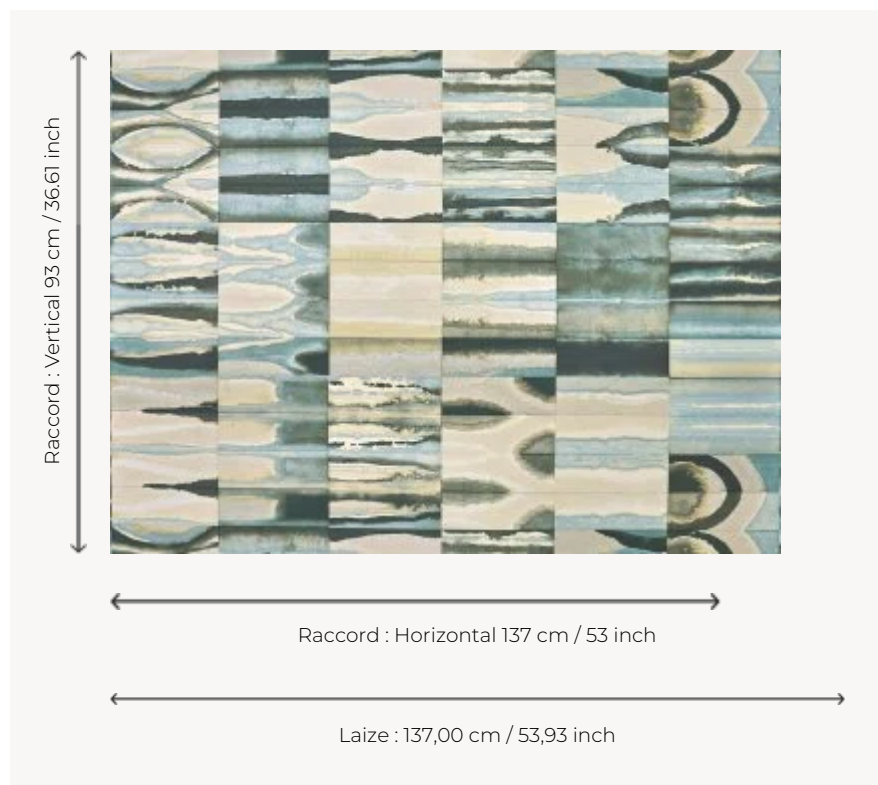

FP152002 AGAFAY

This wallpaper, printed on a medium similar to art paper, faithfully reinterprets a contemporary work by Adrien Testard. The artist's work is rooted in the art of folding. He plays with the propagation of ink on folded Japanese paper, generating multiple landscape textures and color variations. Once unfolded, the work is an ode to the illusions and mirages seen at the gates of a desert, where the waters disappear. Available in coordinated fabric under reference F3964 AGAFAY.

FP152002 - AQUA

Pierre Frey

TYPE	Wide width printed wallpapers
ARTIST	Adrien Testard
SALES UNIT	Available per meter/yard
BACKING	NON WOVEN
COMPOSITION	-
WIDTH	137 cm / 53,93 inch
REPEAT	H: 137 cm - 53,00 inch V: 93 cm - 36,61 inch Half drop repeat
WEIGHT	150 gr / m ²
CARE	
TRIMMING	Pretrimmed
HANGING/REMOVING	Paste the wall Strippable
CERTIFICATIONS	EUROCLASS C-s1,d0 ASTM E84 Class A
INFORMATION	Use the trim & join marks during installation. Double-cut installation.
BOOK	F9979PPFREY47