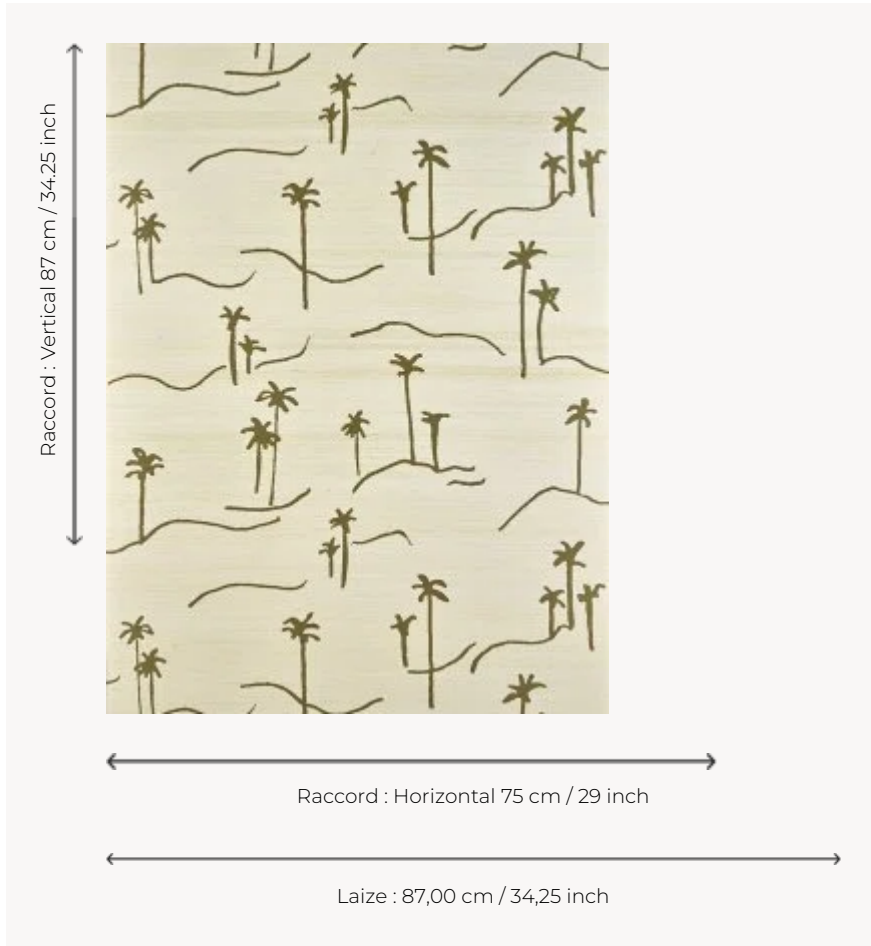

FP153001 AMMOS

A pretty, stylized, rhythmic design printed on straw, evoking an oasis in the middle of the desert.

FP153001 - MORDORE

Pierre Frey

TYPE	Straws and similar materials - Printed wallpapers
SALES UNIT	Available per meter/yard
BACKING	NON WOVEN
COMPOSITION	100 % Straw
WIDTH	87 cm / 34,25 inch
REPEAT	H: 75 cm - 29,00 inch V: 87 cm - 34,25 inch Half drop repeat
WEIGHT	250 gr / m ²
CARE	
TRIMMING	Trimmed
HANGING/REMOVING	Paste the wall Strippable
CERTIFICATIONS	EUROCLASS C-s1,d0 ASTM E84 Class A
INFORMATION	Panel effect Inherent irregularities from the natural fiber
BOOK	F9979PPFREY47

3 Colors

FP153001
MORDORE

FP153002
MENTHE

FP153003
CELADON