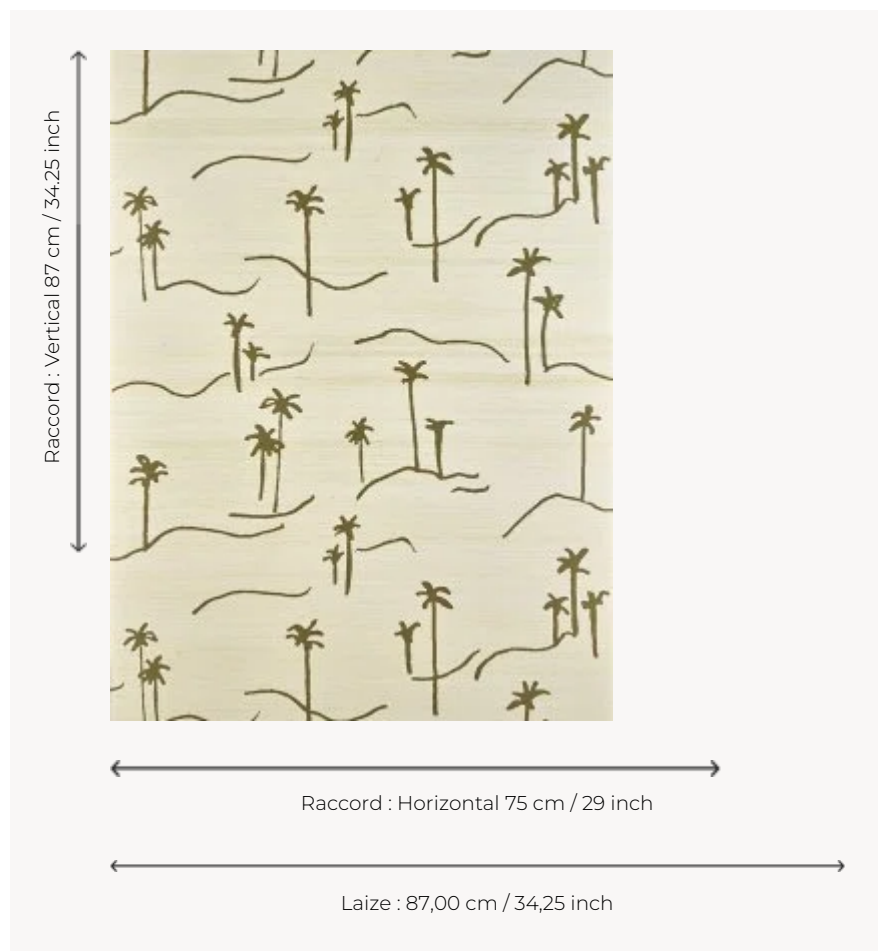

FP153001 AMMOS

A pretty, stylized, rhythmic design printed on straw, evoking an oasis in the middle of the desert.

FP153001 - MORDORE

Pierre Frey

TYPE	Straws and similar materials - Printed wallpapers
SALES UNIT	Available per meter/yard
BACKING	NON WOVEN
COMPOSITION	100 % Straw
WIDTH	87 cm / 34,25 inch
REPEAT	H: 75 cm - 29,00 inch V: 87 cm - 34,25 inch Half drop repeat
WEIGHT	250 gr / m ²
CARE	
TRIMMING	Trimmed
HANGING/REMOVING	Paste the wall Strippable
CERTIFICATIONS	EUROCLASS C-s1,d0 ASTM E84 Class A
INFORMATION	Panel effect Inherent irregularities from the natural fiber
BOOK	F9979PPFREY47