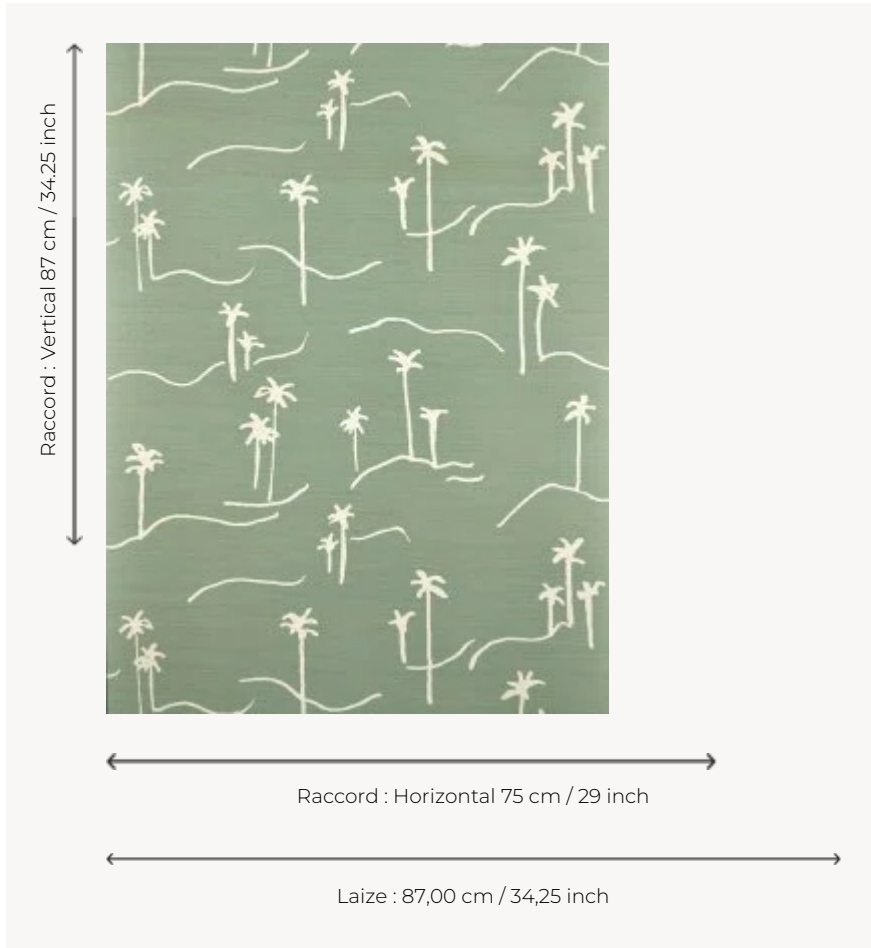

FP153003 AMMOS

A pretty, stylized, rhythmic design printed on straw, evoking an oasis in the middle of the desert.

FP153003 - CELADON

Pierre Frey

TYPE	Straws and similar materials - Printed wallpapers
SALES UNIT	Available per meter/yard
BACKING	NON WOVEN
COMPOSITION	100 % Straw
WIDTH	87 cm / 34,25 inch
REPEAT	H: 75 cm - 29,00 inch V: 87 cm - 34,25 inch Half drop repeat
WEIGHT	250 gr / m ²
CARE	
TRIMMING	Trimmed
HANGING/REMOVING	Paste the wall Strippable
CERTIFICATIONS	EUROCLASS C-s1,d0 ASTM E84 Class A
INFORMATION	Panel effect Inherent irregularities from the natural fiber
BOOK	F9979PPFREY47

3 Colors

FP153001
MORDORE

FP153002
MENTHE

FP153003
CELADON