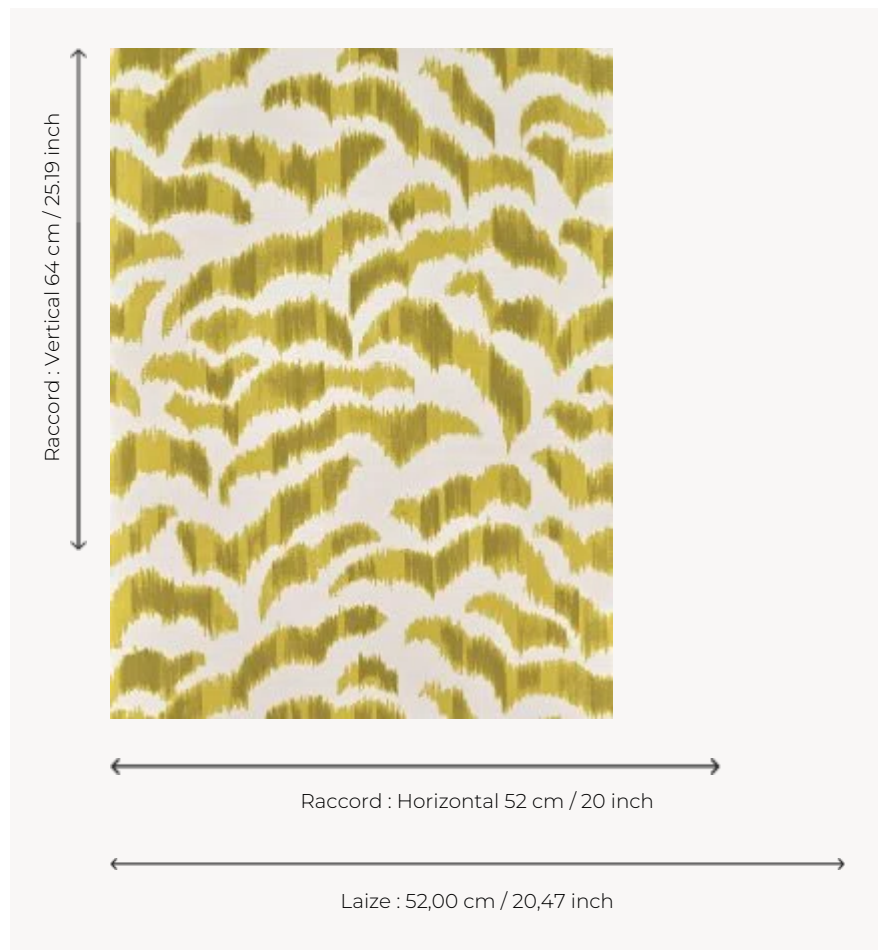

# FP156001 LES DUNES

Rippled sandy beaches at low tide inspired this creation. The ikat-like design is printed with 3 layers of ink using traditional cylinders.

## Pierre Frey

<b>TYPE</b>	Small width printed wallpapers
<b>SALES UNIT</b>	Available per roll of 10,05 mts
<b>BACKING</b>	NON WOVEN
<b>COMPOSITION</b>	-
<b>WIDTH</b>	52 cm / 20,47 inch
<b>REPEAT</b>	H: 52 cm - 20,00 inch V: 64 cm - 25,19 inch Half drop repeat
<b>WEIGHT</b>	165 gr / m <sup>2</sup>
<b>CARE</b>	
<b>TRIMMING</b>	Trimmed
<b>HANGING/REMOVING</b>	Paste the wall Strippable
<b>CERTIFICATIONS</b>	EUROCLASS C-s1,d0 ASTM E84 Class A
<b>NOTES</b>	Traditional printing technique
<b>BOOK</b>	F9979PPFREY47

## 4 Colors

FP156001  
TILLEUL

FP156002  
SABLE

FP156003  
CELADON

FP156004  
CIEL