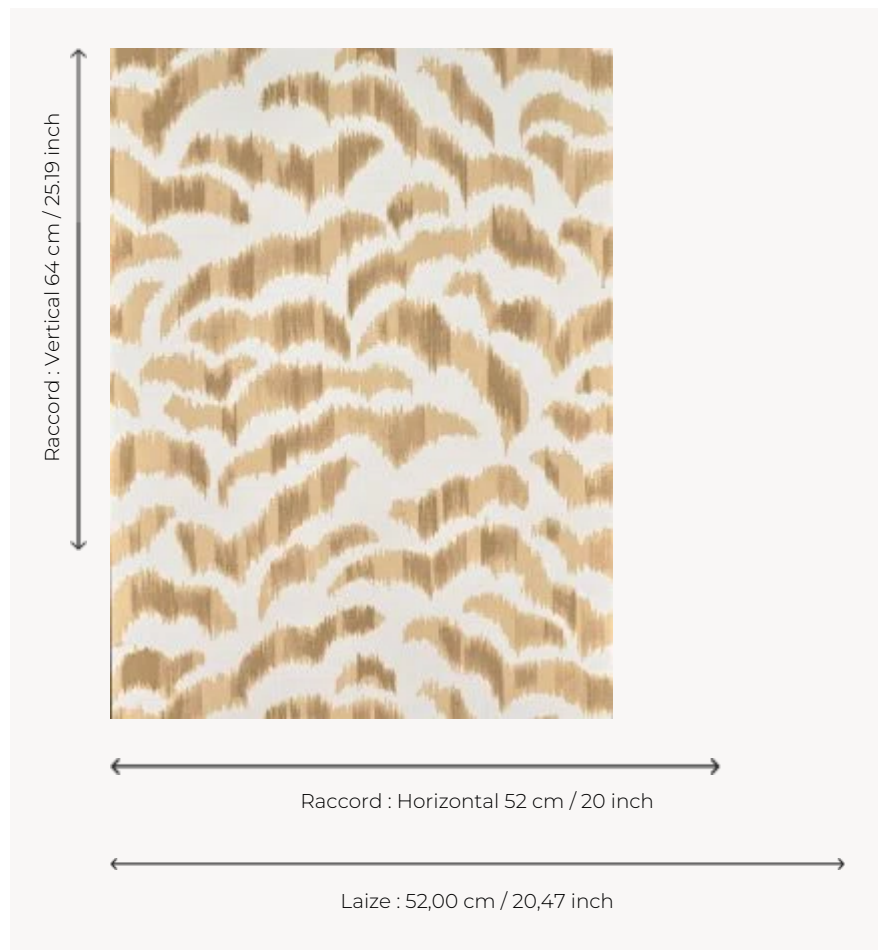

FP156002 LES DUNES

Rippled sandy beaches at low tide inspired this creation. The ikat-like design is printed with 3 layers of ink using traditional cylinders.

FP156002 - SABLE

Pierre Frey

TYPE	Small width printed wallpapers
SALES UNIT	Available per roll of 10,05 mts
BACKING	NON WOVEN
COMPOSITION	-
WIDTH	52 cm / 20,47 inch
REPEAT	H: 52 cm - 20,00 inch V: 64 cm - 25,19 inch Half drop repeat
WEIGHT	165 gr / m ²
CARE	
TRIMMING	Trimmed
HANGING/REMOVING	Paste the wall Strippable
CERTIFICATIONS	EUROCLASS C-s1,d0 ASTM E84 Class A
NOTES	Traditional printing technique
BOOK	F9979PPFREY47

4 Colors

FP156001
TILLEUL

FP156002
SABLE

FP156003
CELADON

FP156004
CIEL