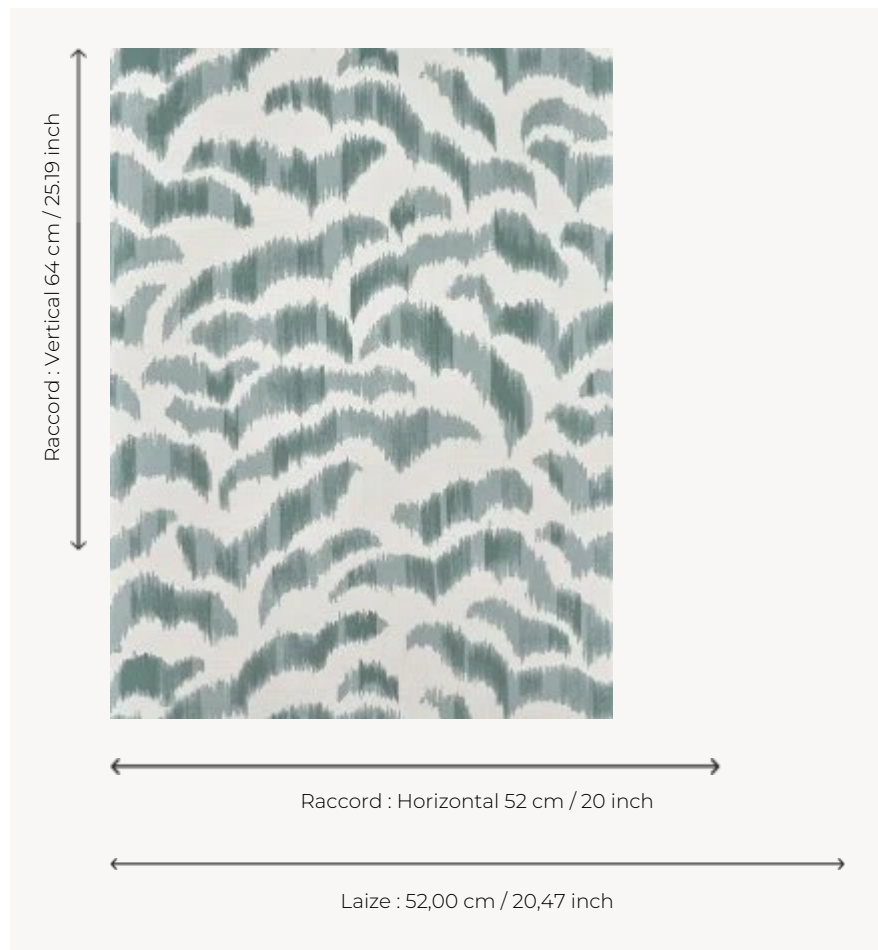

FP156003 LES DUNES

Rippled sandy beaches at low tide inspired this creation. The ikat-like design is printed with 3 layers of ink using traditional cylinders.

FP156003 - CELADON

Pierre Frey

TYPE	Small width printed wallpapers
SALES UNIT	Available per roll of 10,05 mts
BACKING	NON WOVEN
COMPOSITION	-
WIDTH	52 cm / 20,47 inch
REPEAT	H: 52 cm - 20,00 inch V: 64 cm - 25,19 inch Half drop repeat
WEIGHT	165 gr / m ²
CARE	
TRIMMING	Trimmed
HANGING/REMOVING	Paste the wall Strippable
CERTIFICATIONS	EUROCLASS C-s1,d0 ASTM E84 Class A
NOTES	Traditional printing technique
BOOK	F9979PPFREY47

4 Colors

FP156001
TILLEUL

FP156002
SABLE

FP156003
CELADON

FP156004
CIEL