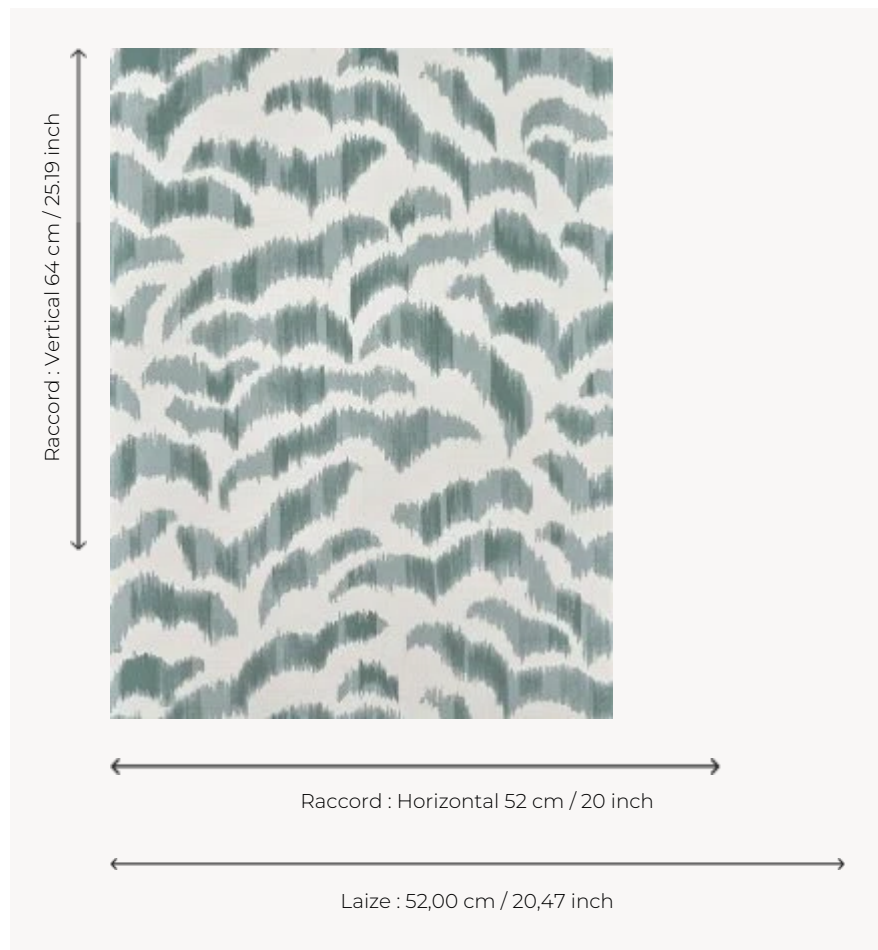

# FP156003 LES DUNES

Rippled sandy beaches at low tide inspired this creation. The ikat-like design is printed with 3 layers of ink using traditional cylinders.

## Pierre Frey

<b>TYPE</b>	Small width printed wallpapers
<b>SALES UNIT</b>	Available per roll of 10,05 mts
<b>BACKING</b>	NON WOVEN
<b>COMPOSITION</b>	-
<b>WIDTH</b>	52 cm / 20,47 inch
<b>REPEAT</b>	H: 52 cm - 20,00 inch V: 64 cm - 25,19 inch Half drop repeat
<b>WEIGHT</b>	165 gr / m <sup>2</sup>
<b>CARE</b>	
<b>TRIMMING</b>	Trimmed
<b>HANGING/REMOVING</b>	Paste the wall Strippable
<b>CERTIFICATIONS</b>	EUROCLASS C-s1,d0 ASTM E84 Class A
<b>NOTES</b>	Traditional printing technique
<b>BOOK</b>	F9979PPFREY47